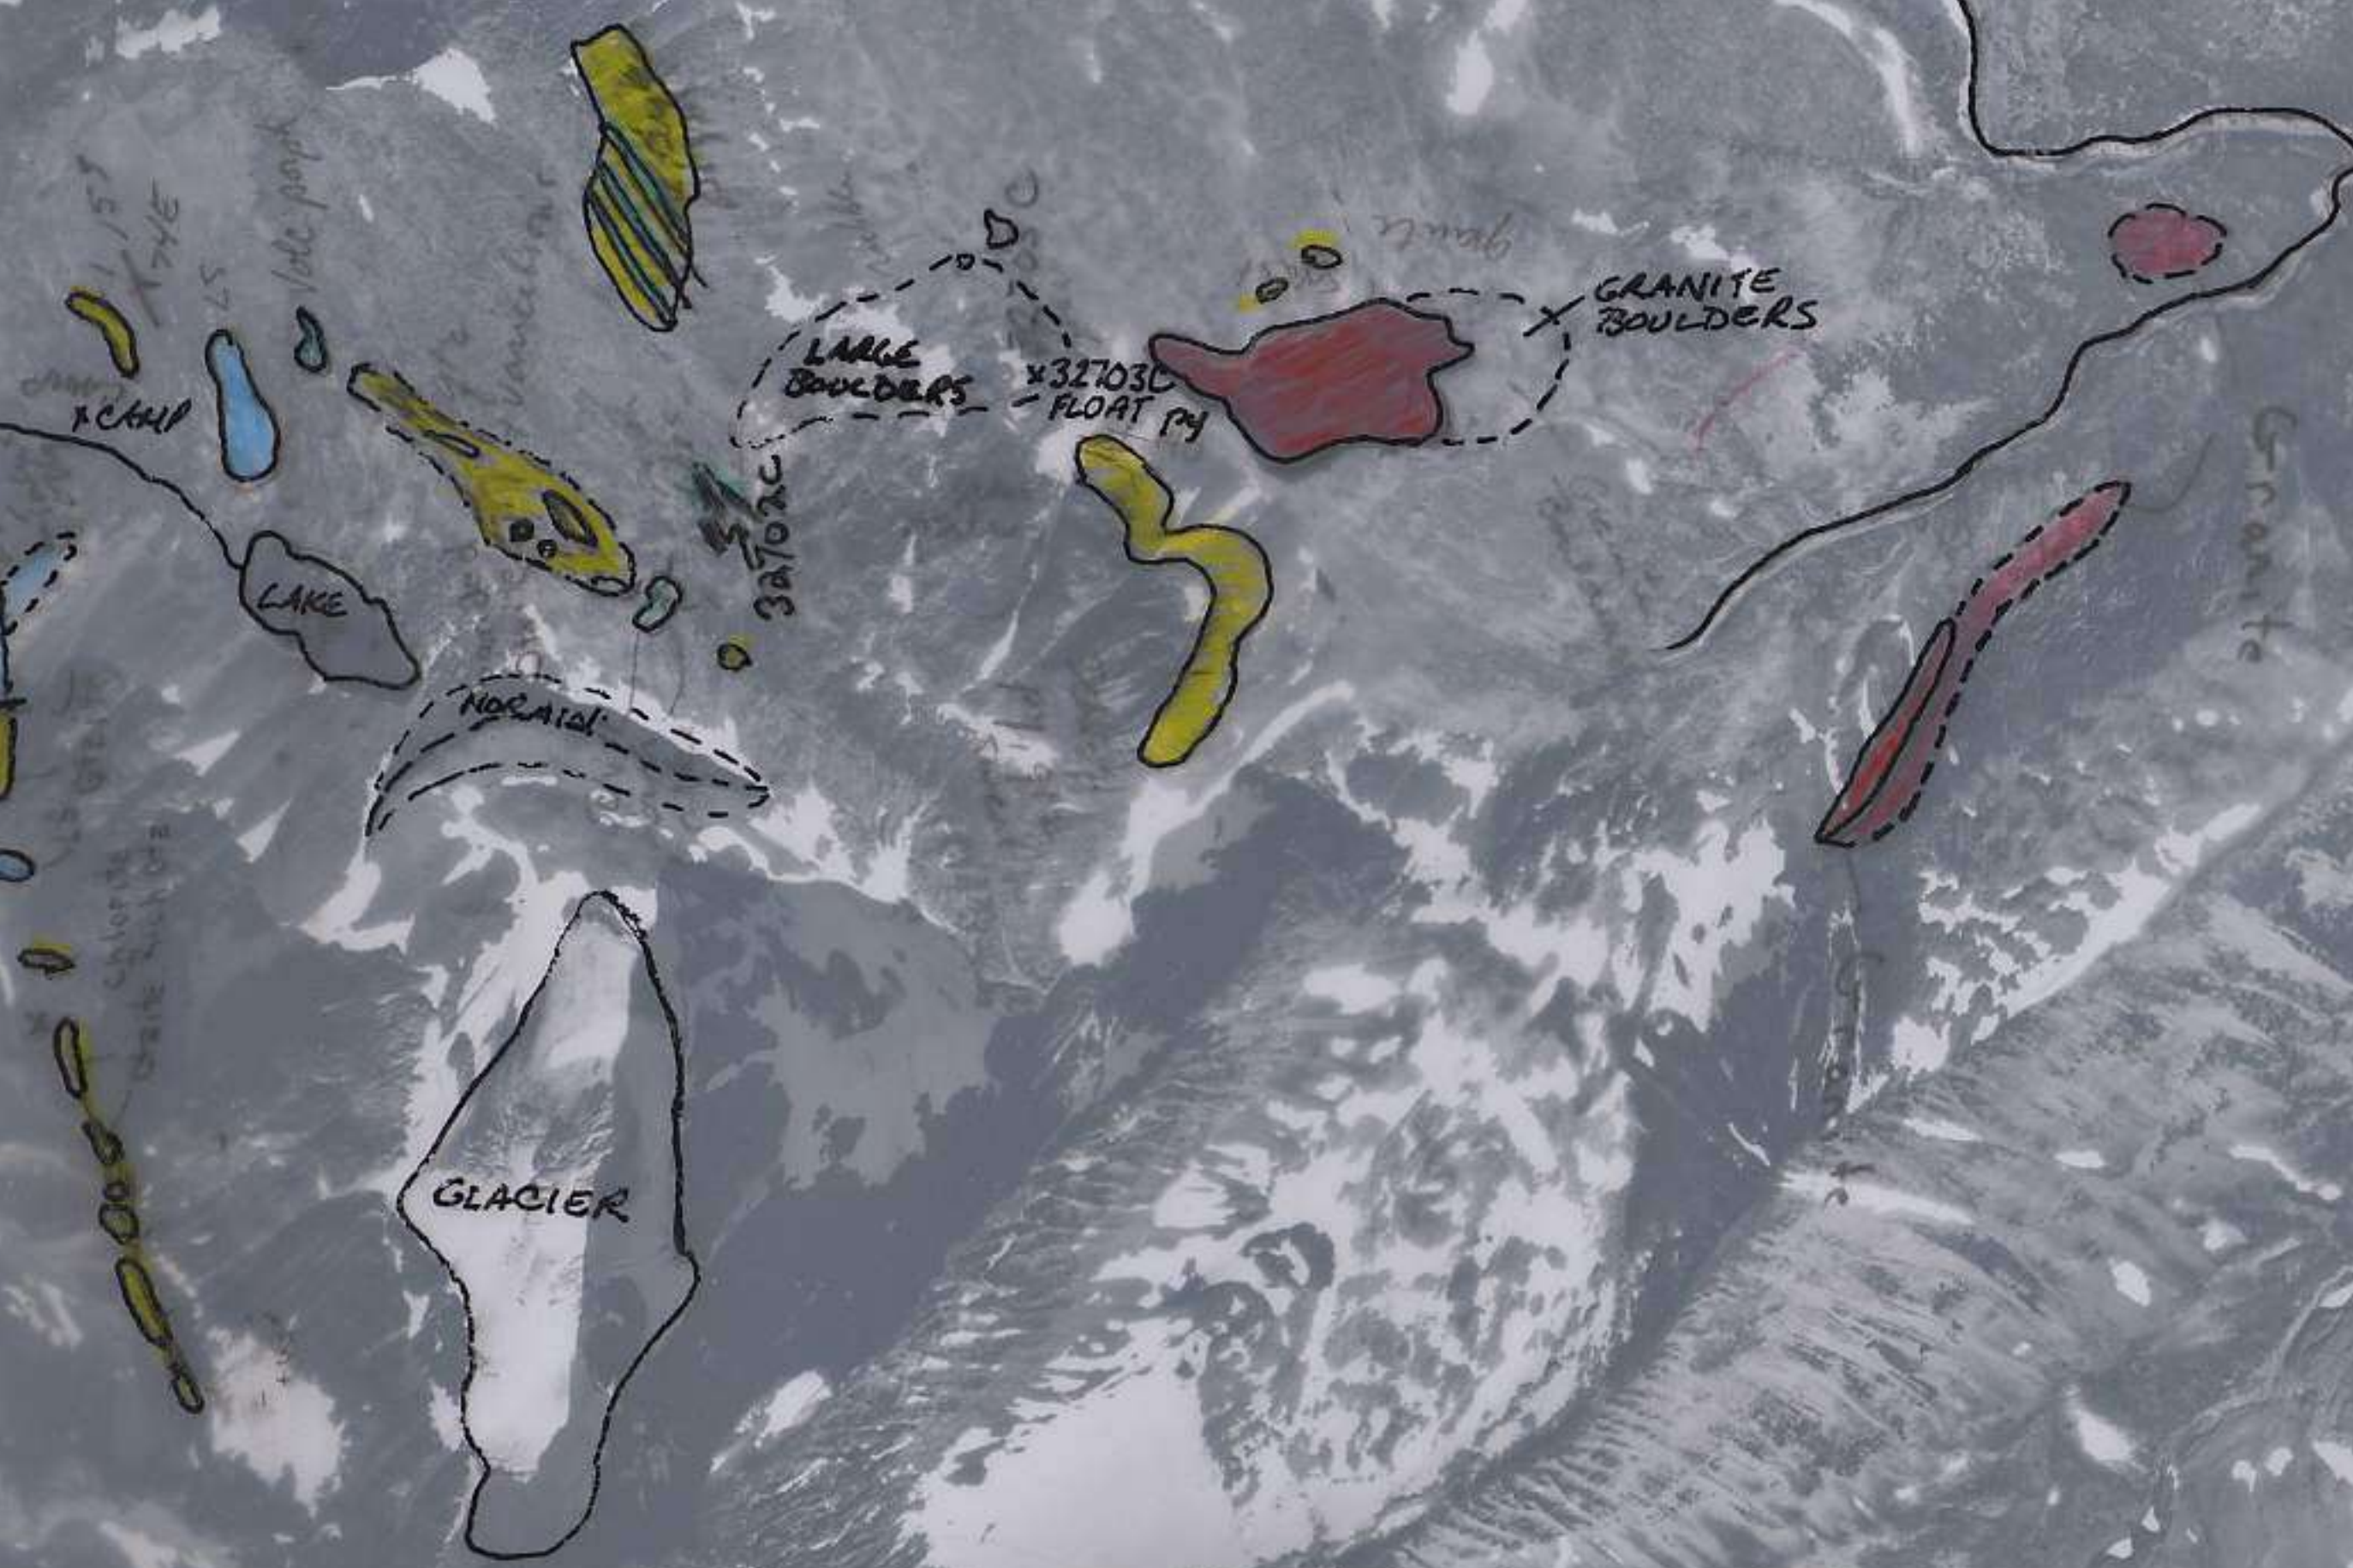

SMALL
LAKES

LEGEND

- UNIT 1: QUARTZITE SCRIST
- UNIT 2: LIMESTONE
- UNIT 3: INTRUSIVE VOLCANIC
- UNIT 4: GRANITE
- UNIT 5: FELSIC DYKE

674318

BC 5686 #140
 TEEPEE PEAK
 FREDDIE CAMP
 AUG. 14/82
 NORM SILINS
 AUG. 15/82
 NORM SILINS, ALISON CANDY.

BC 5686 N# 140