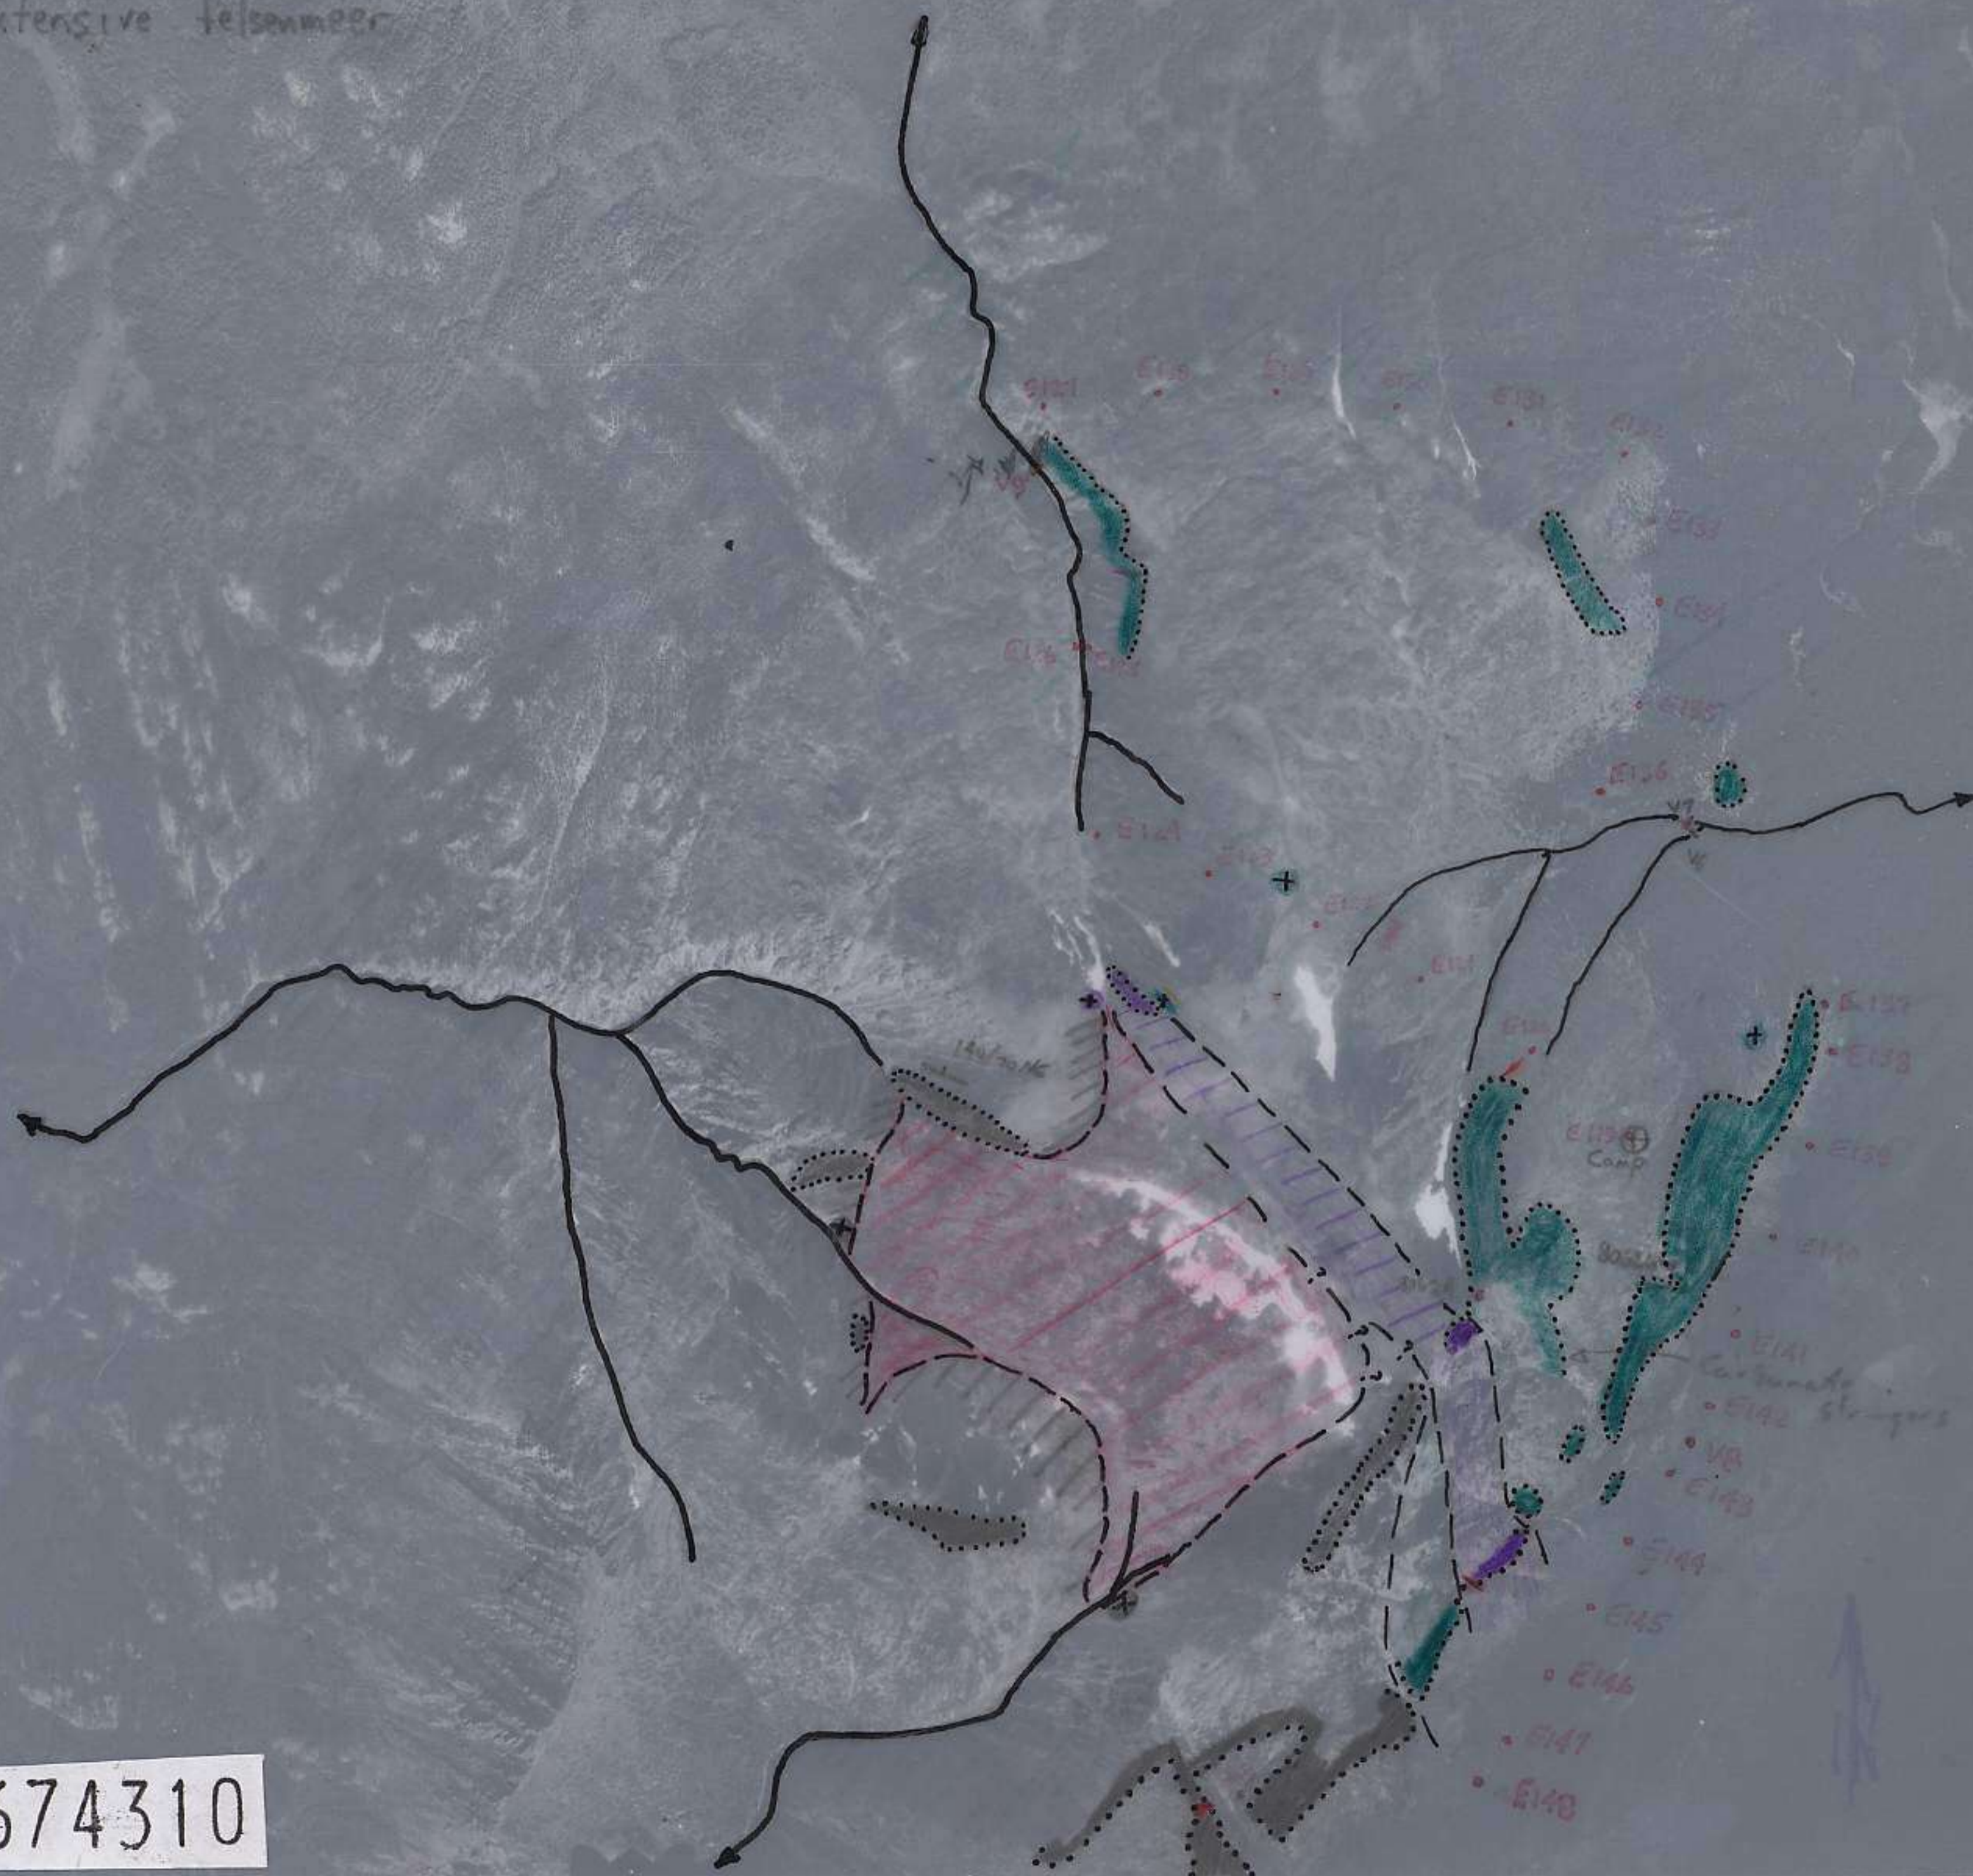

LEGEND

-  UNIT 4 - GRANODIORITE
-  UNIT 3 - NORITE
-  UNIT 2 - GREYWALKE
-  UNIT 1 - VOLCANICS

Hatched lines show extensive felsanmeer

BC 5686 N° 226  
104 M. E  
ECHO N° 3  
SUNDAY PEAK  
JUNE 18-22, 1982  
H. ANNACK