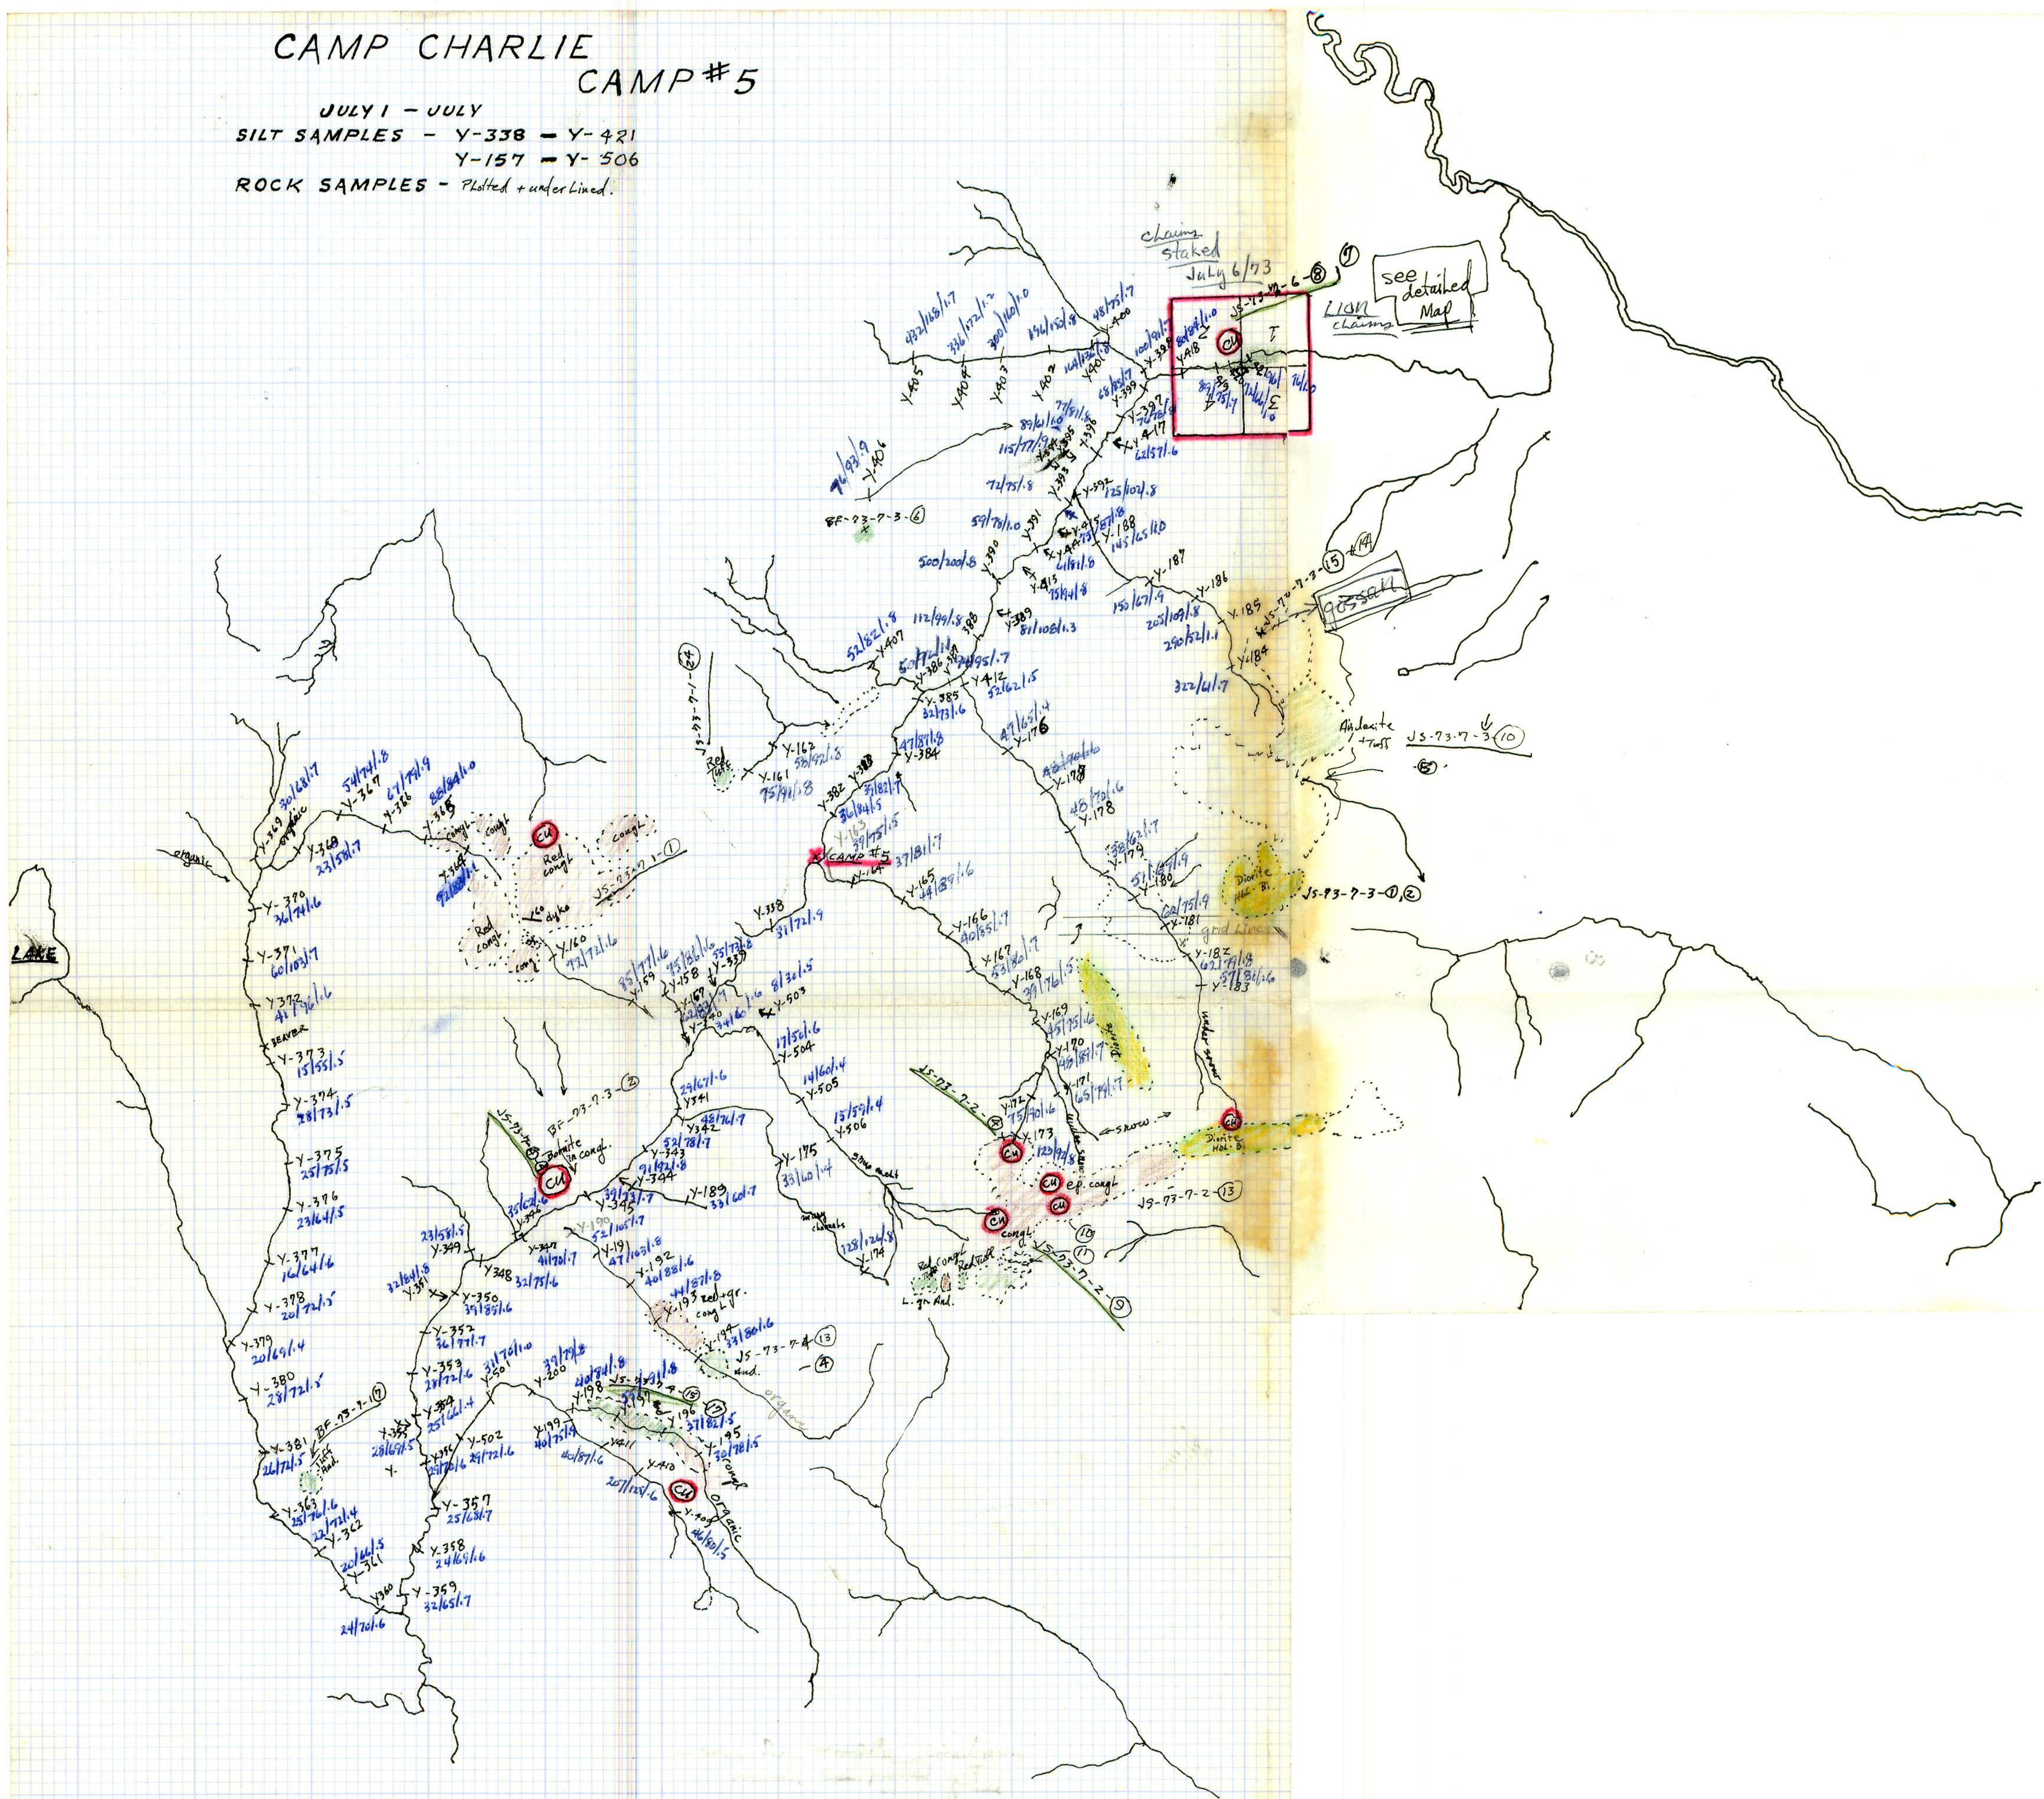

# CAMP CHARLIE CAMP #5

JULY 1 - JULY  
 SILT SAMPLES - Y-338 - Y-421  
 Y-157 - Y-506  
 ROCK SAMPLES - Plotted + underlined.

674211