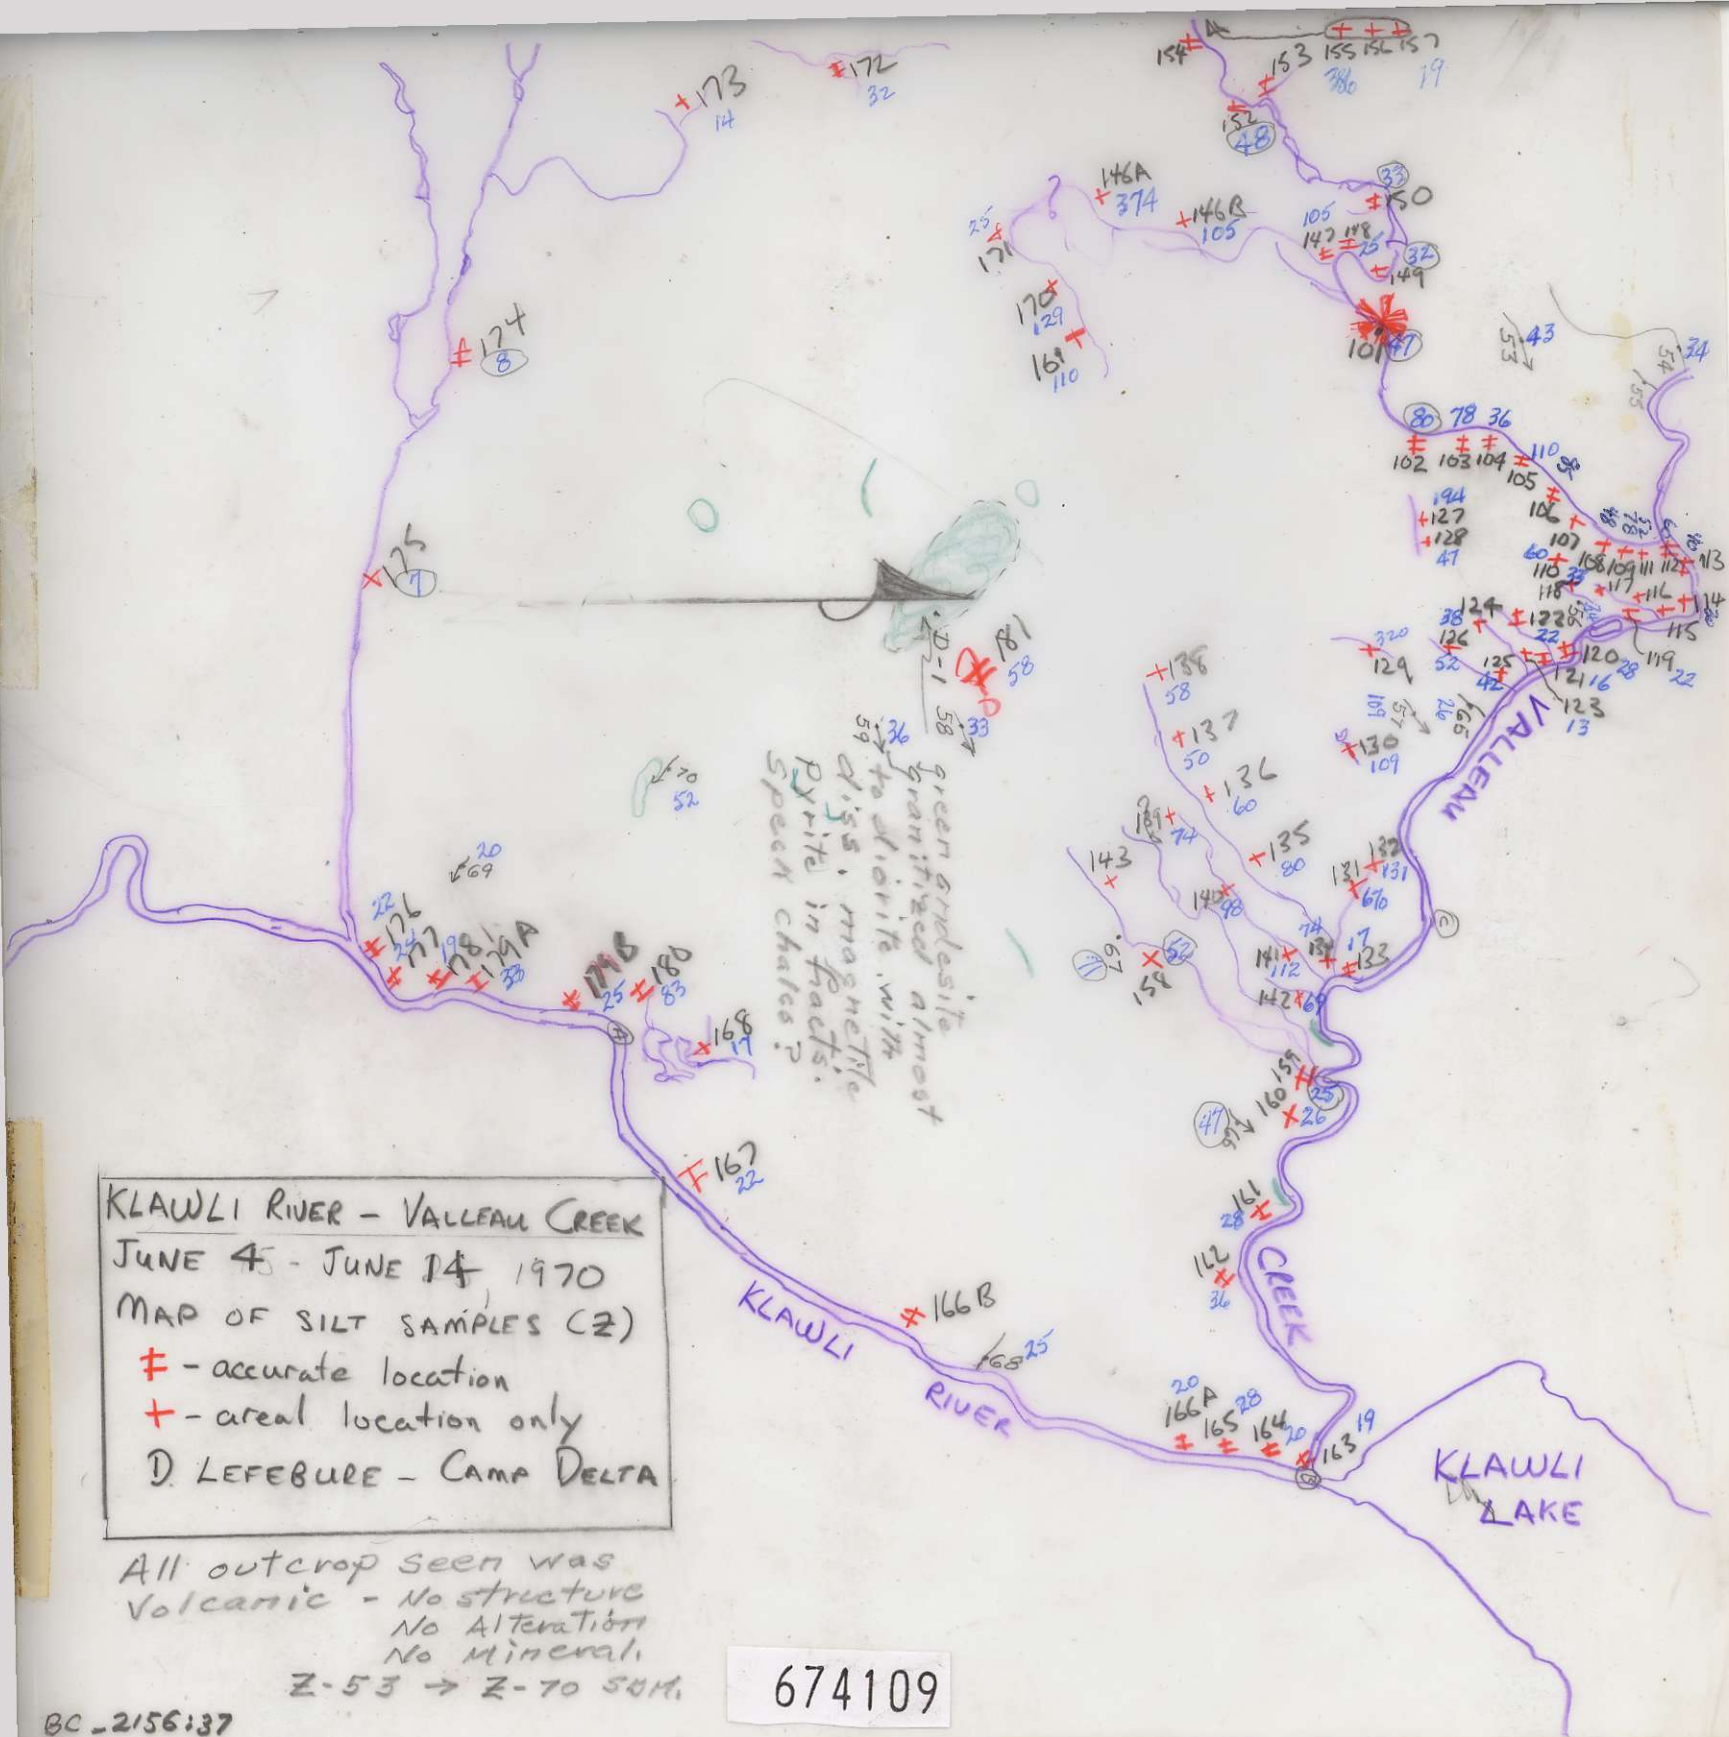

KLAWLI RIVER - VALLEAU CREEK
 JUNE 4 - JUNE 14, 1970
 MAP OF SILT SAMPLES (2)
 † - accurate location
 + - areal location only
 D. LEFEBURE - CAMP DELTA

All outcrop seen was
 Volcanic - No structure
 No Alteration
 No Minerals
 Z-53 → Z-70 SW.

674109

KLAWLI RIVER - VALLEAU CREEK

JUNE 70

DELTA CAMP #1

BC-2156:37