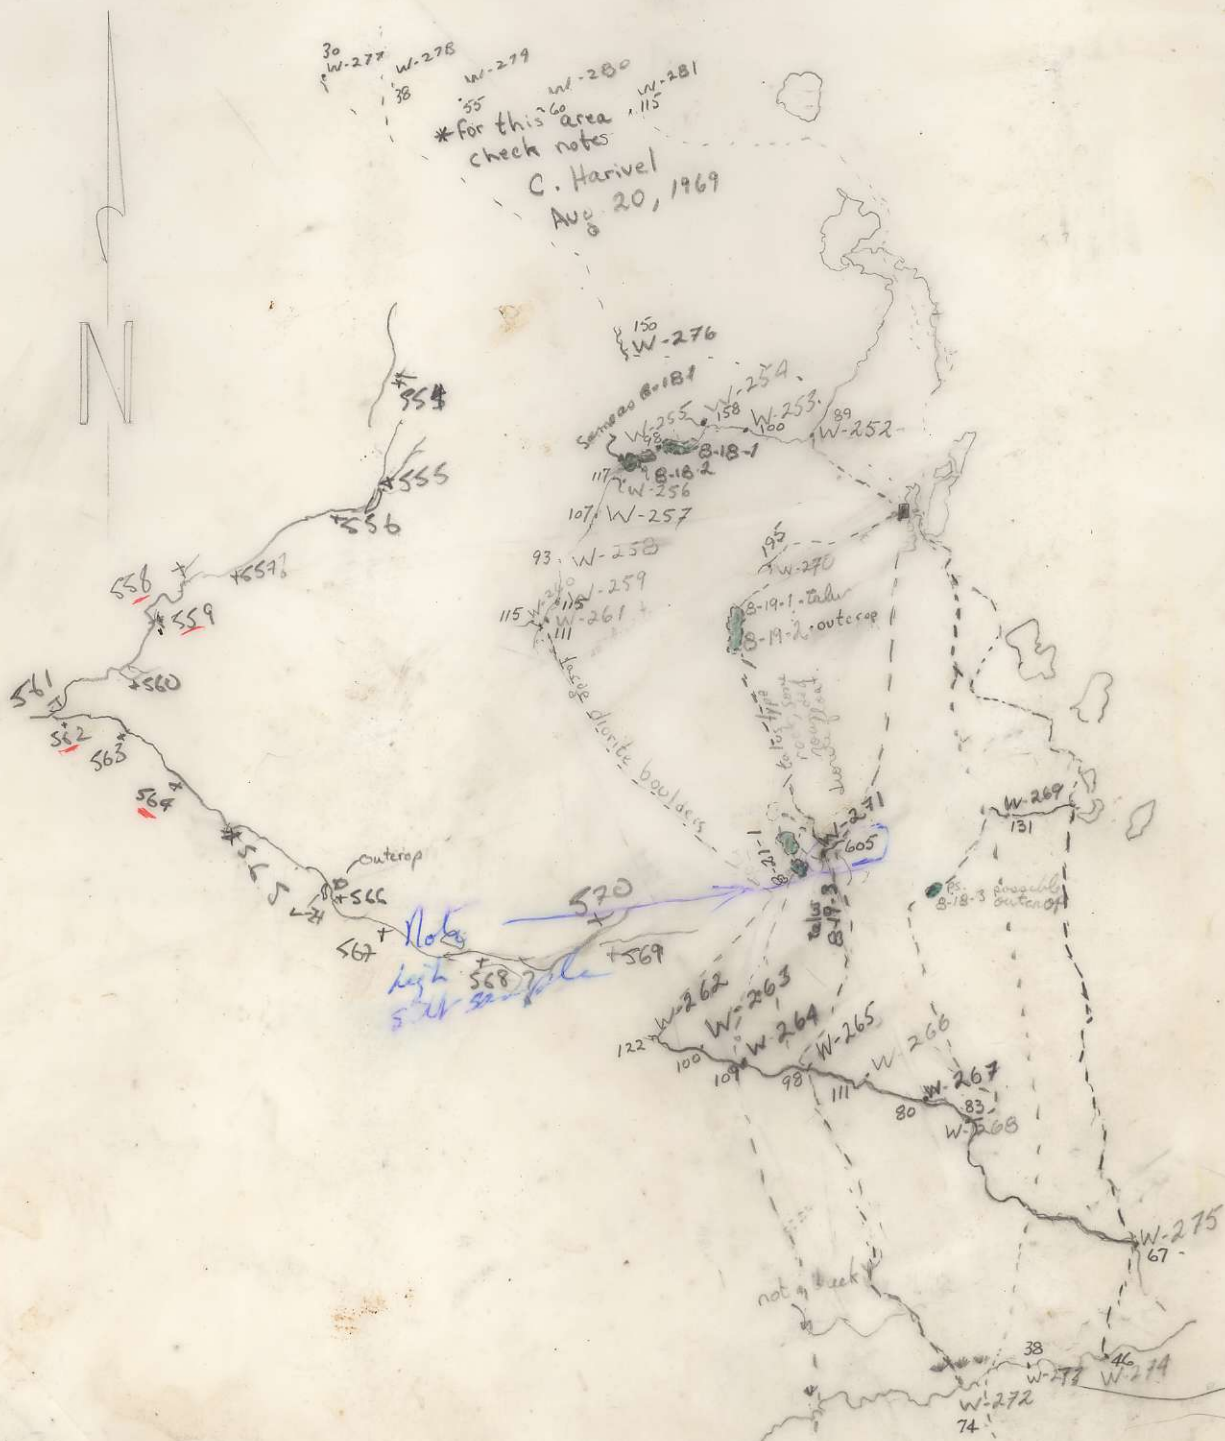

NORTH VALLEAU CREEK  
 DELTA CAMP #5 - JULY 16-25/70  
 all sits - Z

674096

2055-43

NORTH VALLEAU CREEK  
DELTA CAMP #5 - JULY 16-25, 1970  
all silts - Z

+530  
\* 136

BC-2055-101

# NORTH VALLEAU CREEK

DELTA CAMP #5 - JULY 16-25, 1970

all silts - Z