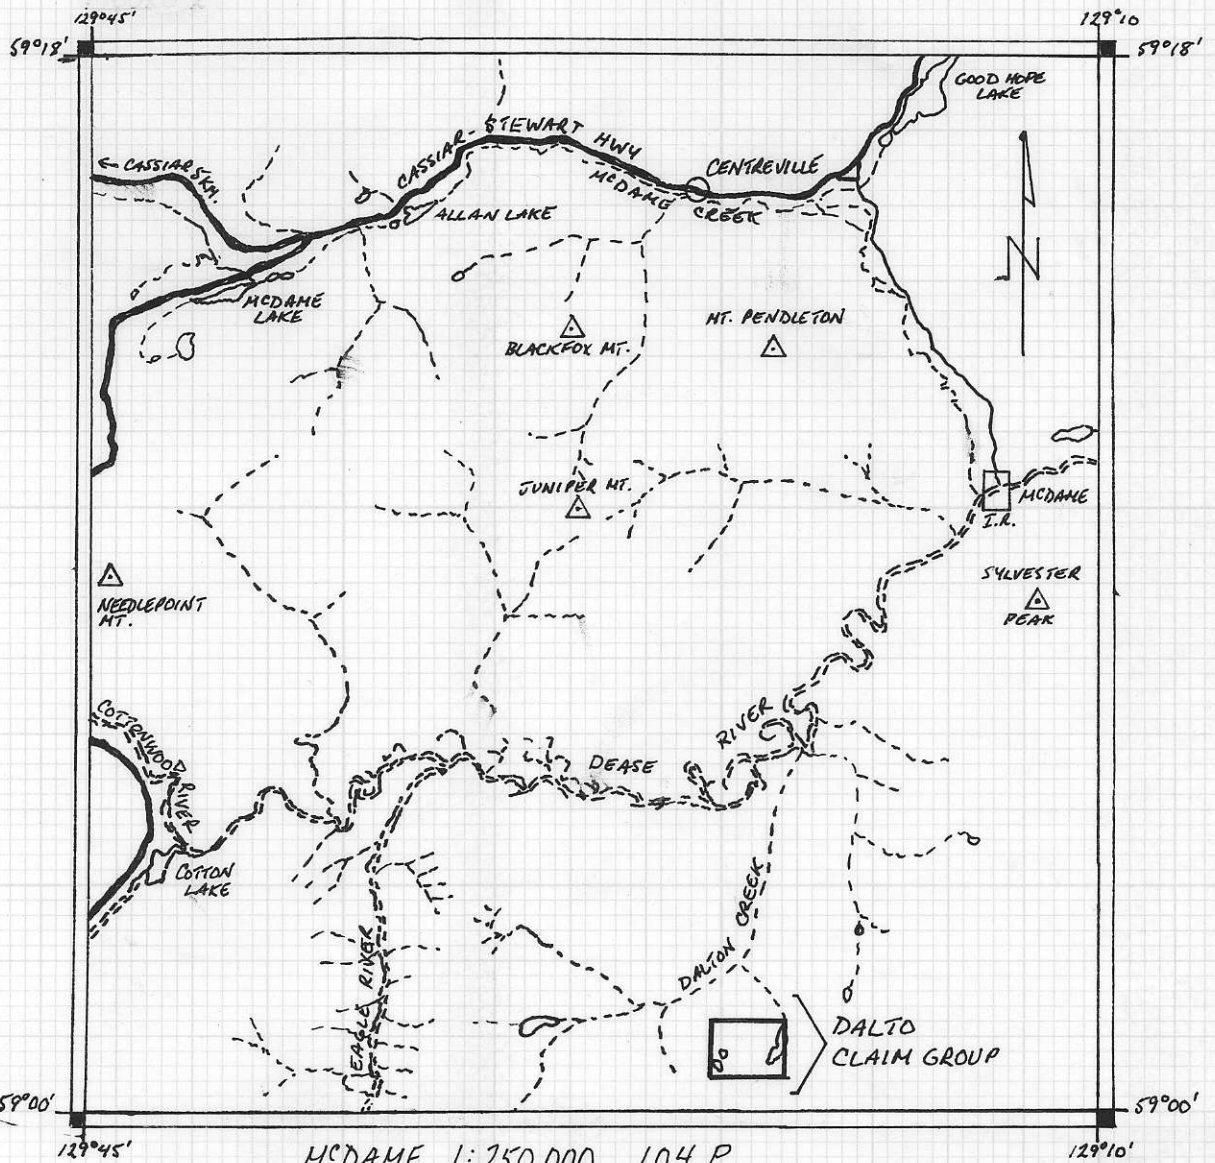

NTS INDEX MAP

MCDAME 1:250,000 104 P

SCALE: Kilometers

LOCATION MAPS

673963

FIGURE

DALTO