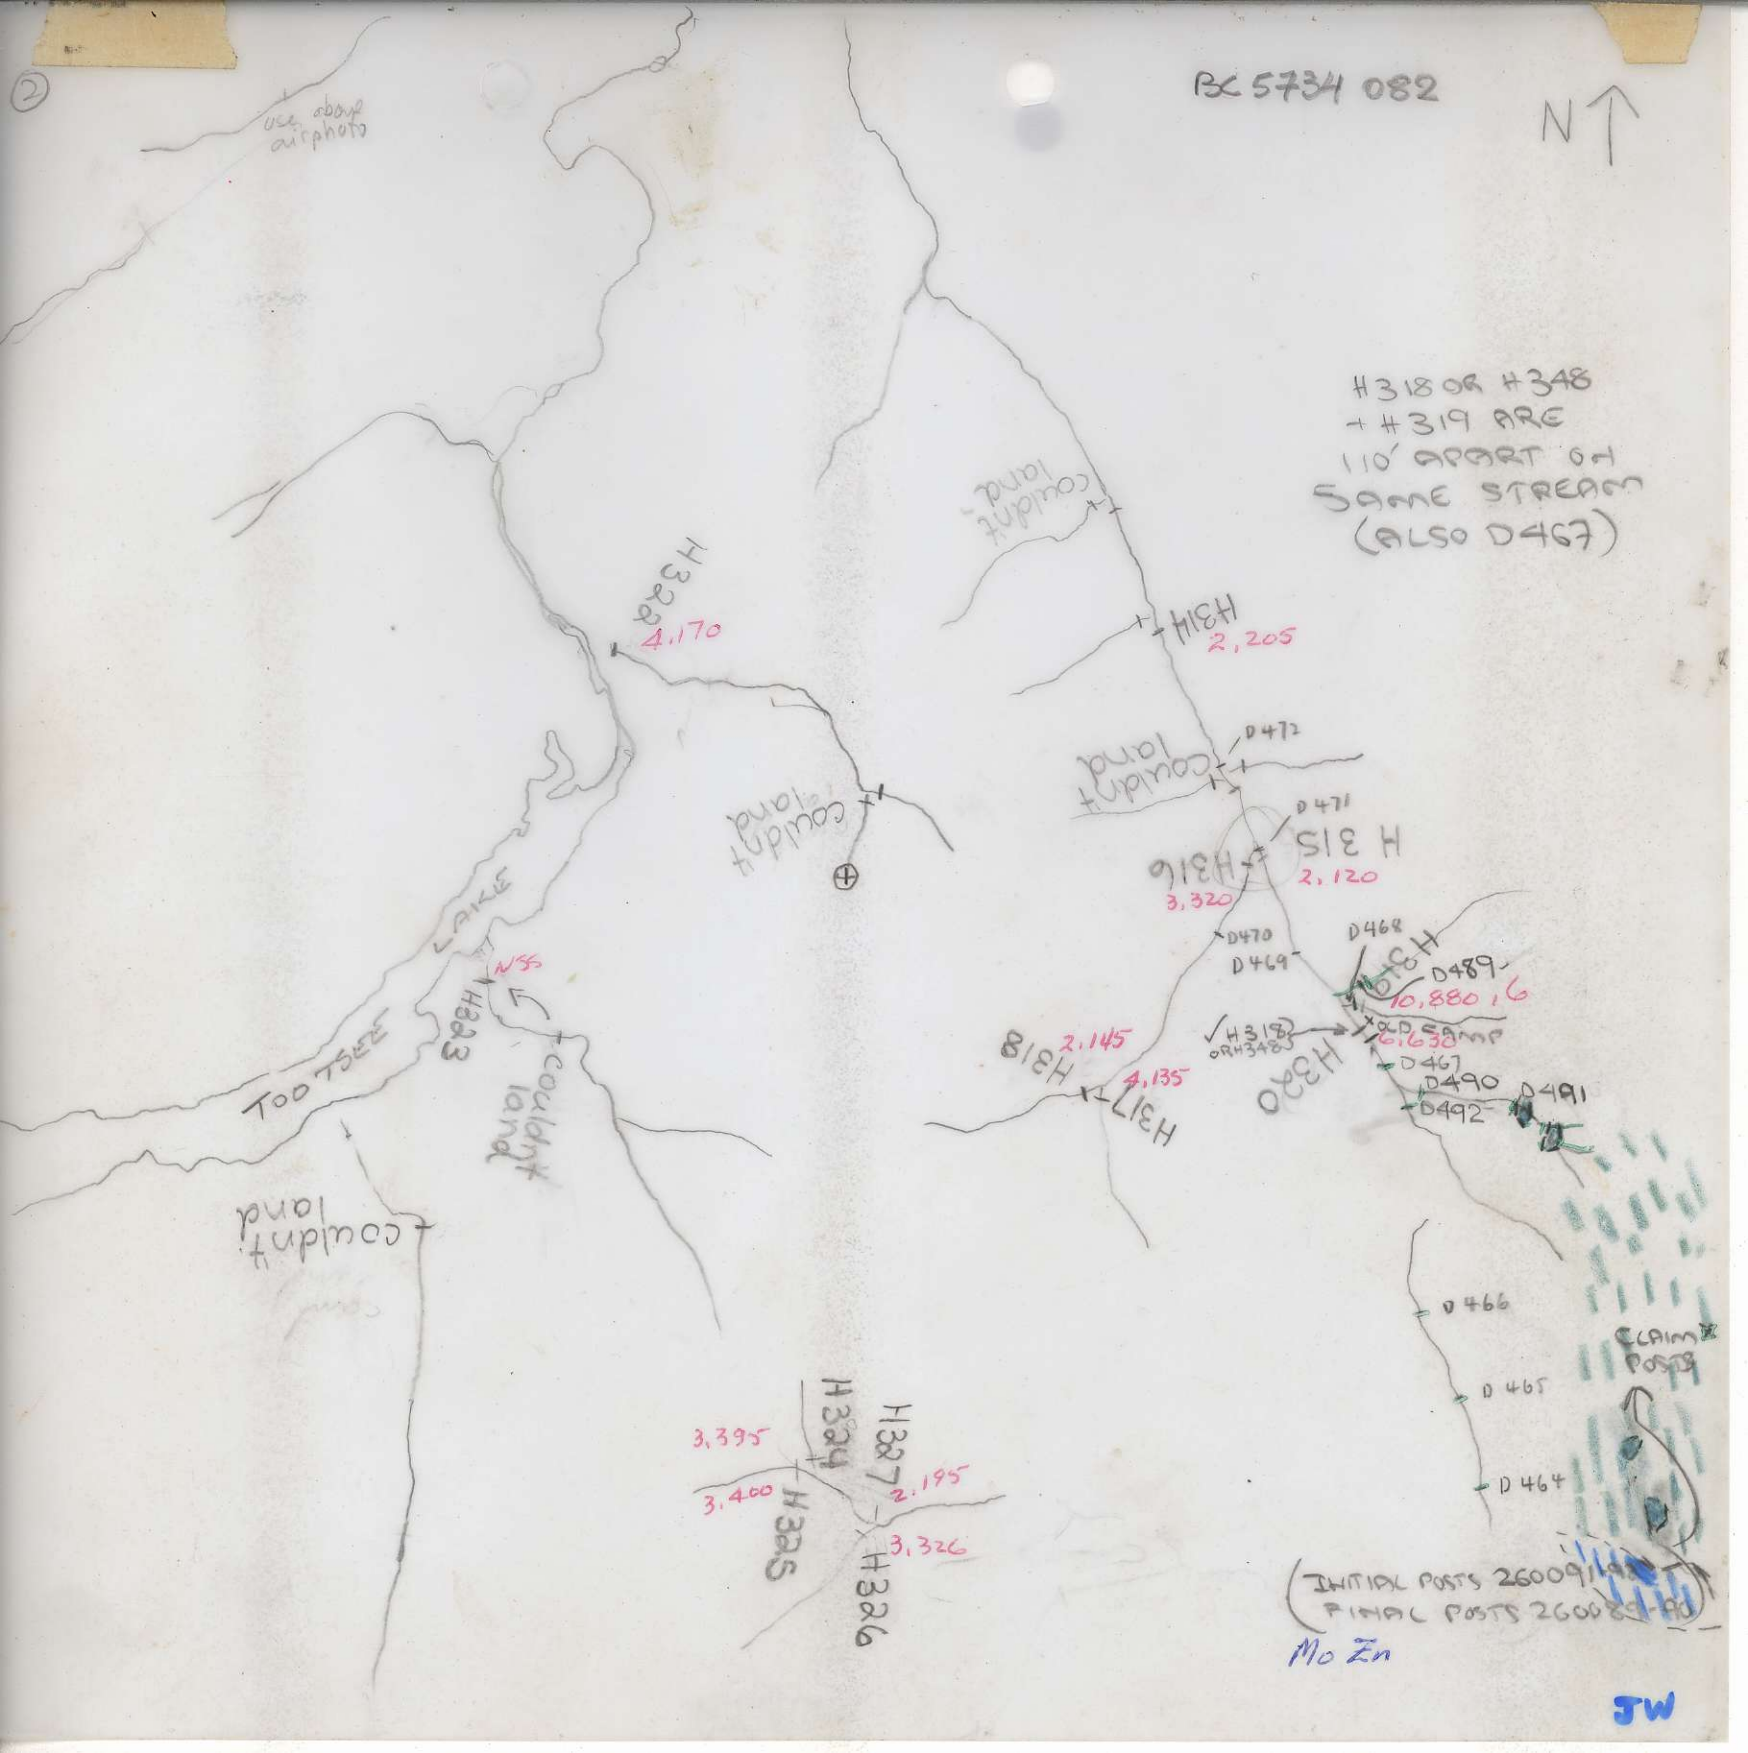

RECON PROJECT DELTA

August 19-28

BC 5682 286

LEGEND

- Monzonite
- Phyllite
- Limestone

⊕ Camp Delta X

BC 5682 286 end.

Tsee Project  
673949

Mo Zn W

JW

PC 5734 082

#318 OR #348  
+ #319 ARE  
110' APART ON  
SAME STREAM  
(ALSO D467)

see above  
airphoto

H325 3.395  
H324 3.400  
H327 2.195  
H326 3.326

H316 3.320  
H318 2.145  
H317 4.135  
H320 2.120

D468  
D489  
10,880.6  
D467  
D490  
D492  
D491

INITIAL POSTS 26009, 1991  
FINAL POSTS 26008, 1991  
Mo Zn

JW

Pale  
rusty