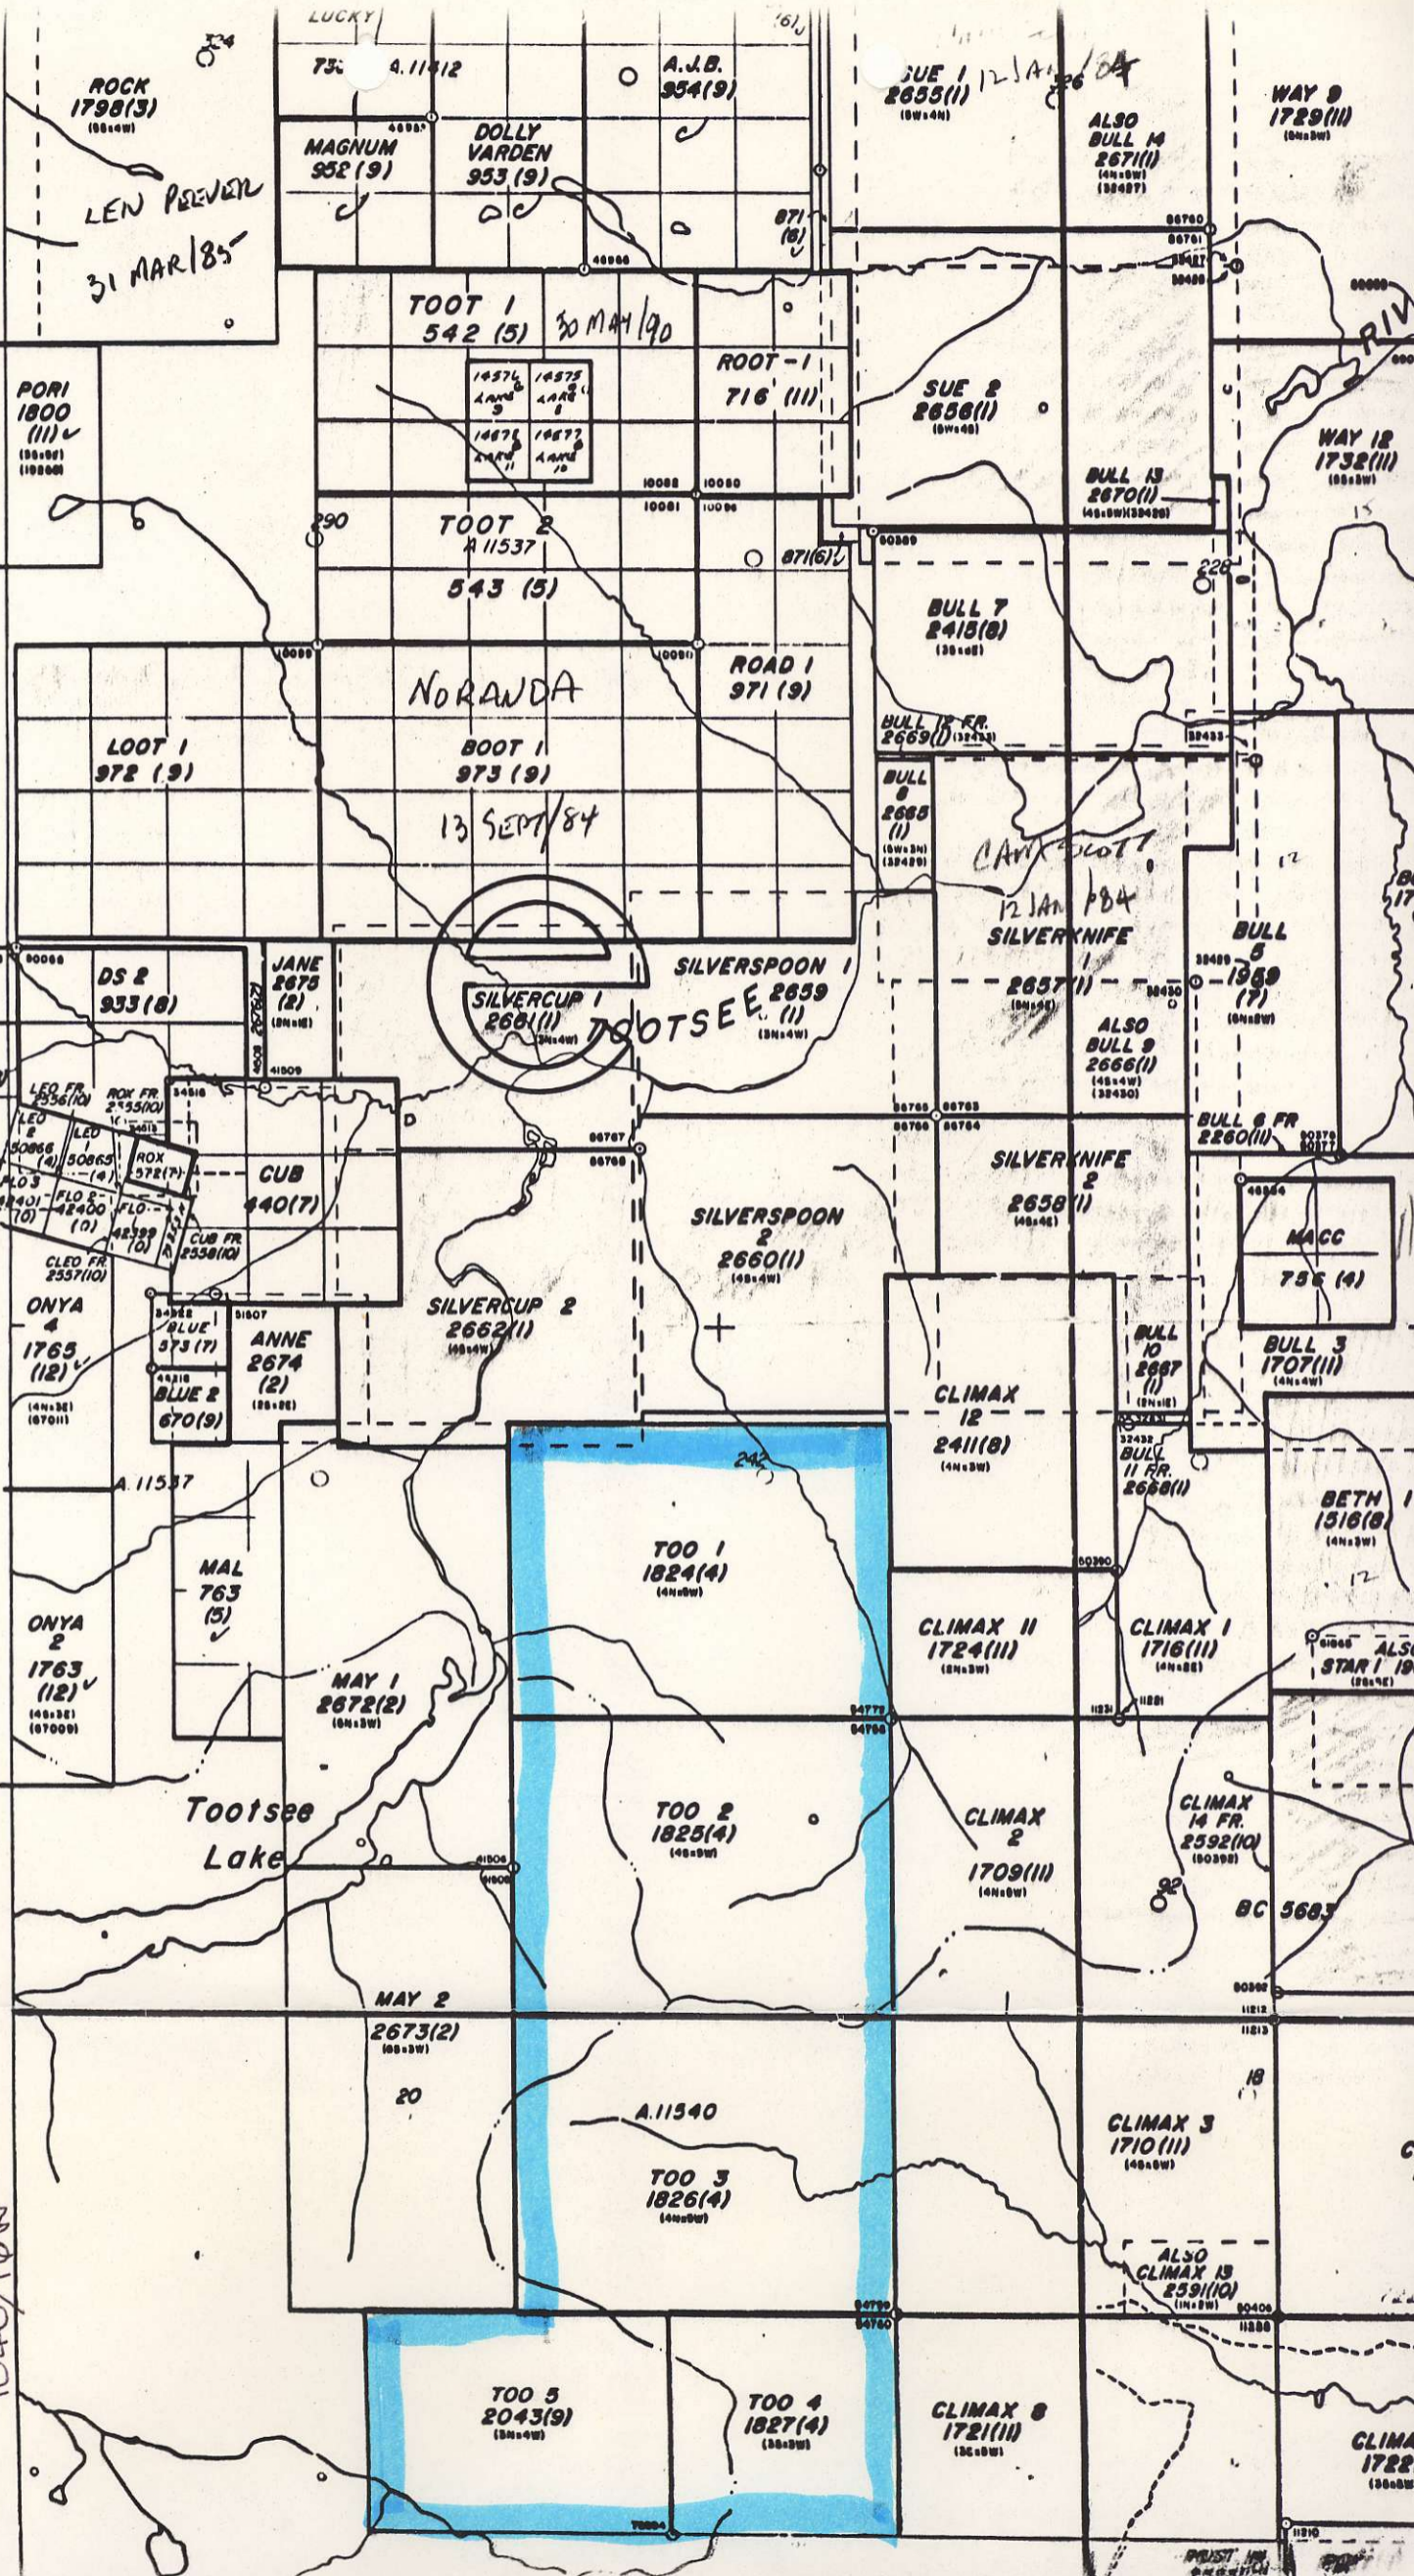

M 1040/16W

ROCK 1798(3)
LEN PREEVER
31 MAR/85

TOOT 1
542 (5) 30 MAY/90

TOOT 2
A 11537
543 (5)

NORANDA

BOOT 1
973 (9)
13 SEPT/84

SILVERCUP 1
2661(1)
TOOTSEE (1)

SILVERSPOON 1
2659 (1)

SILVERSPOON 2
2660(1)

SILVERCUP 2
2662(1)

TOO 1
1824(4)

TOO 2
1825(4)

TOO 3
1826(4)

TOO 5
2043(9)

TOO 4
1827(4)

CLIMAX 8
1721(11)

MAL
763 (5)

MAY 1
2672(2)

MAY 2
2673(2)

A.11540

CLIMAX 3
1710(11)

ALSO
CLIMAX 13
2391(10)

CLIMAX
1722(11)

Tootsee Project
673928
1040/16W
TO WEST SEE MAP 1040-15-E