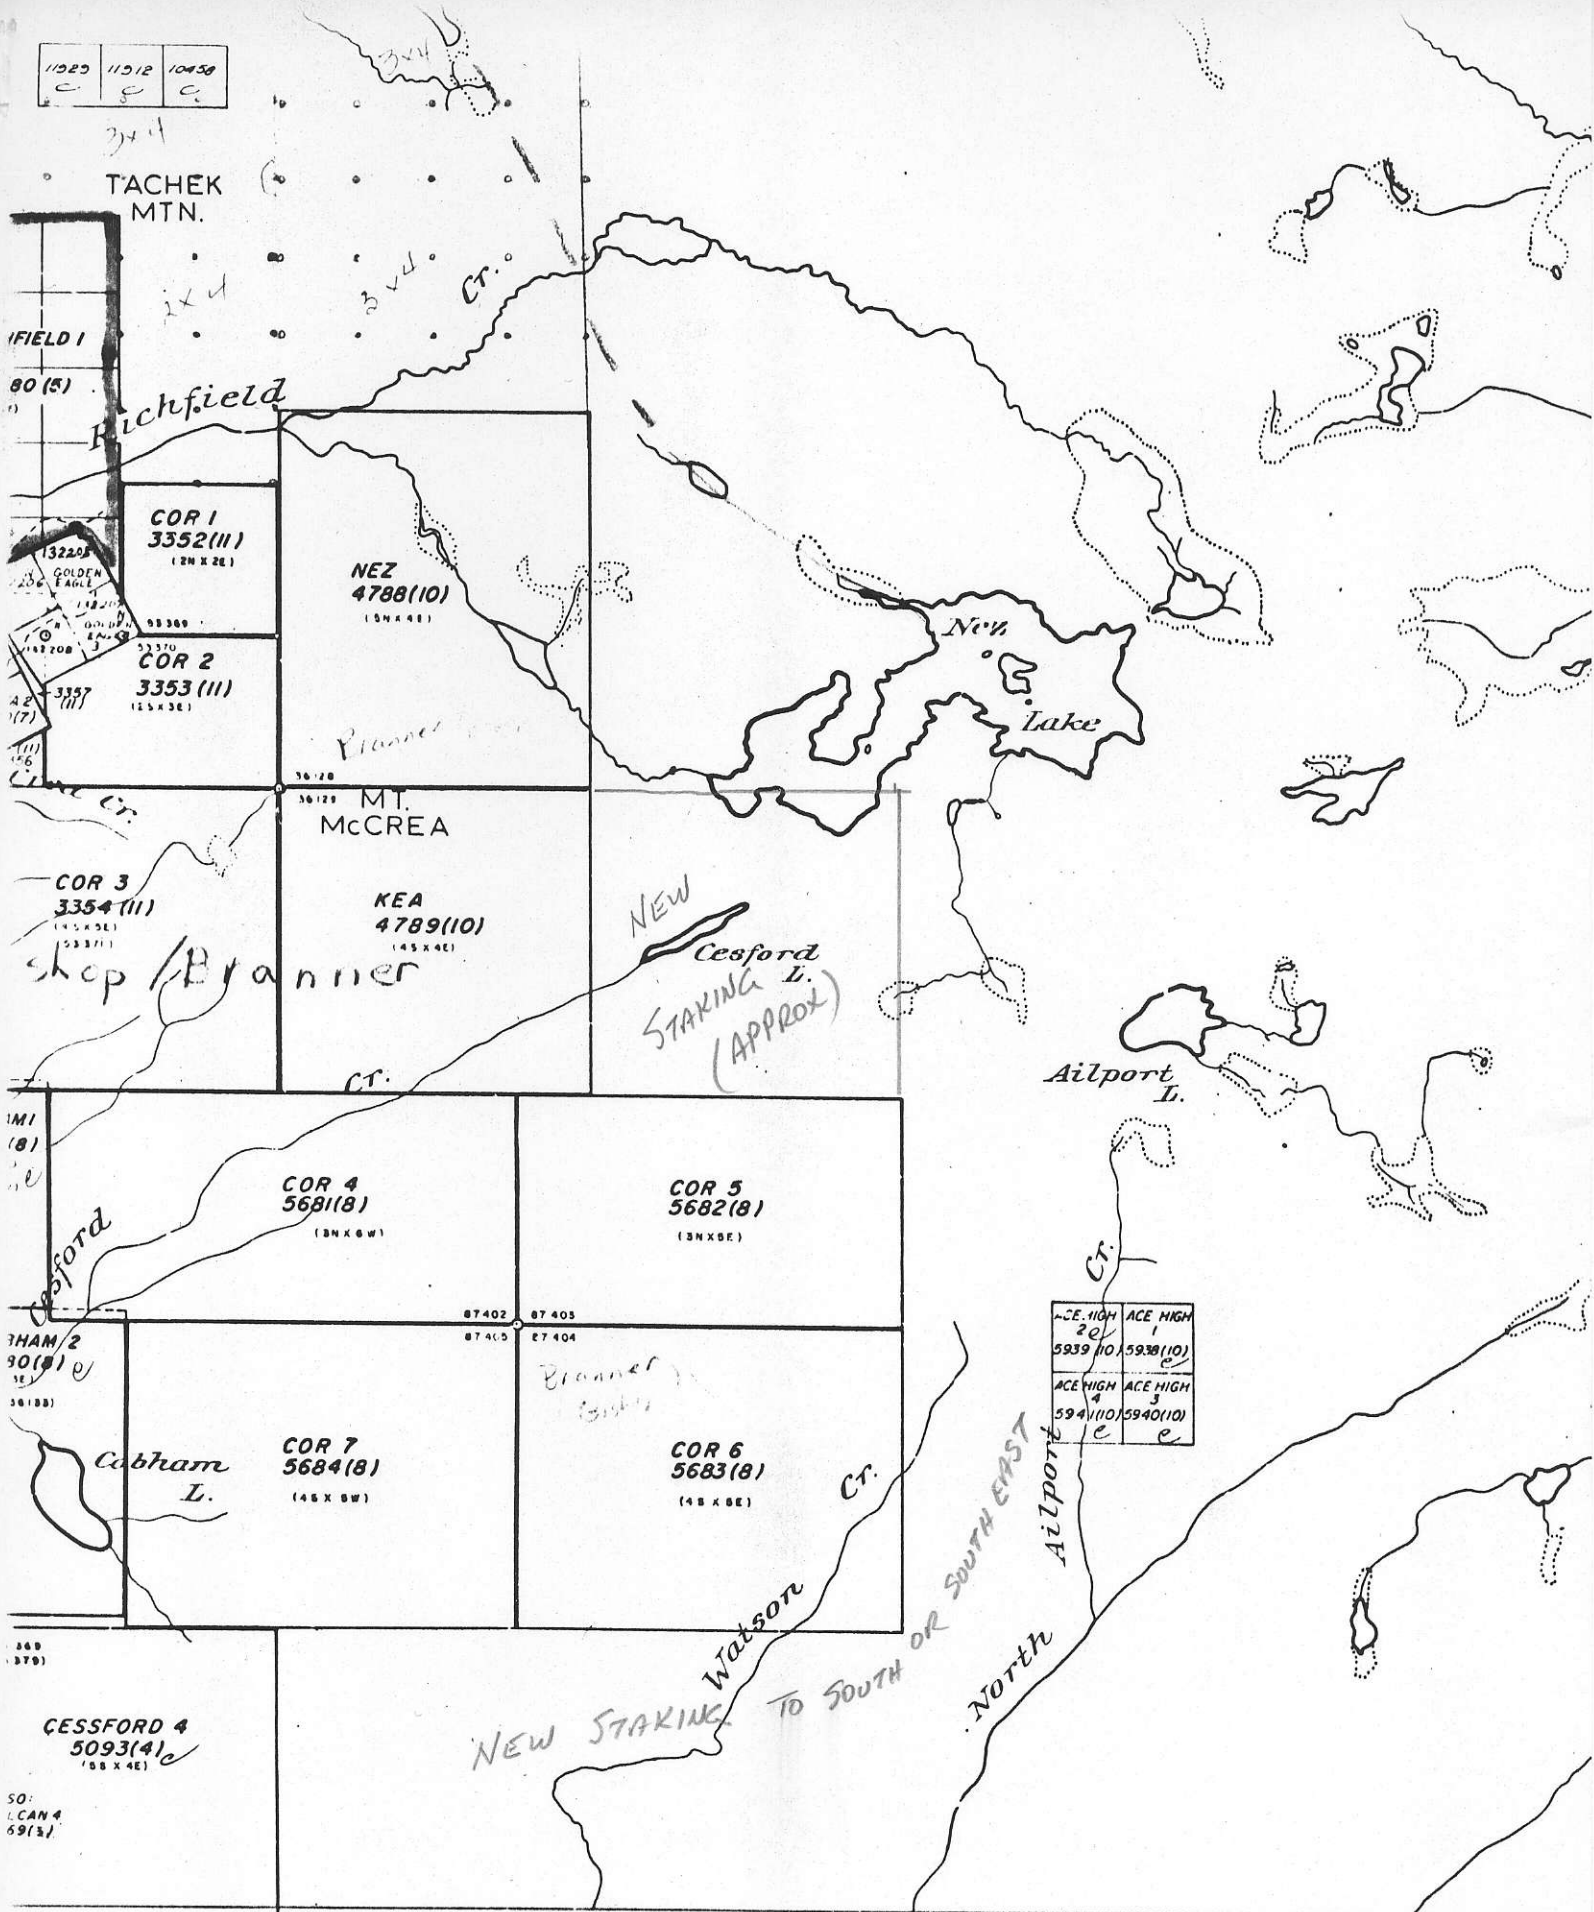

1029 c	11012 c	10458 c
-----------	------------	------------

ACE HIGH 20 5939 (10)	ACE HIGH 1 5938 (10)
ACE HIGH 4 5941 (10)	ACE HIGH 3 5940 (10)

OMINECA MINING DIVISION Auger  
93L/9E 673750

TO SOUTH SEE MAP 93 L / 8 E

For up-to-date information  
as claims in any area apply

DEPARTMENT OF MINES AND PETROLEUM RESOURCES