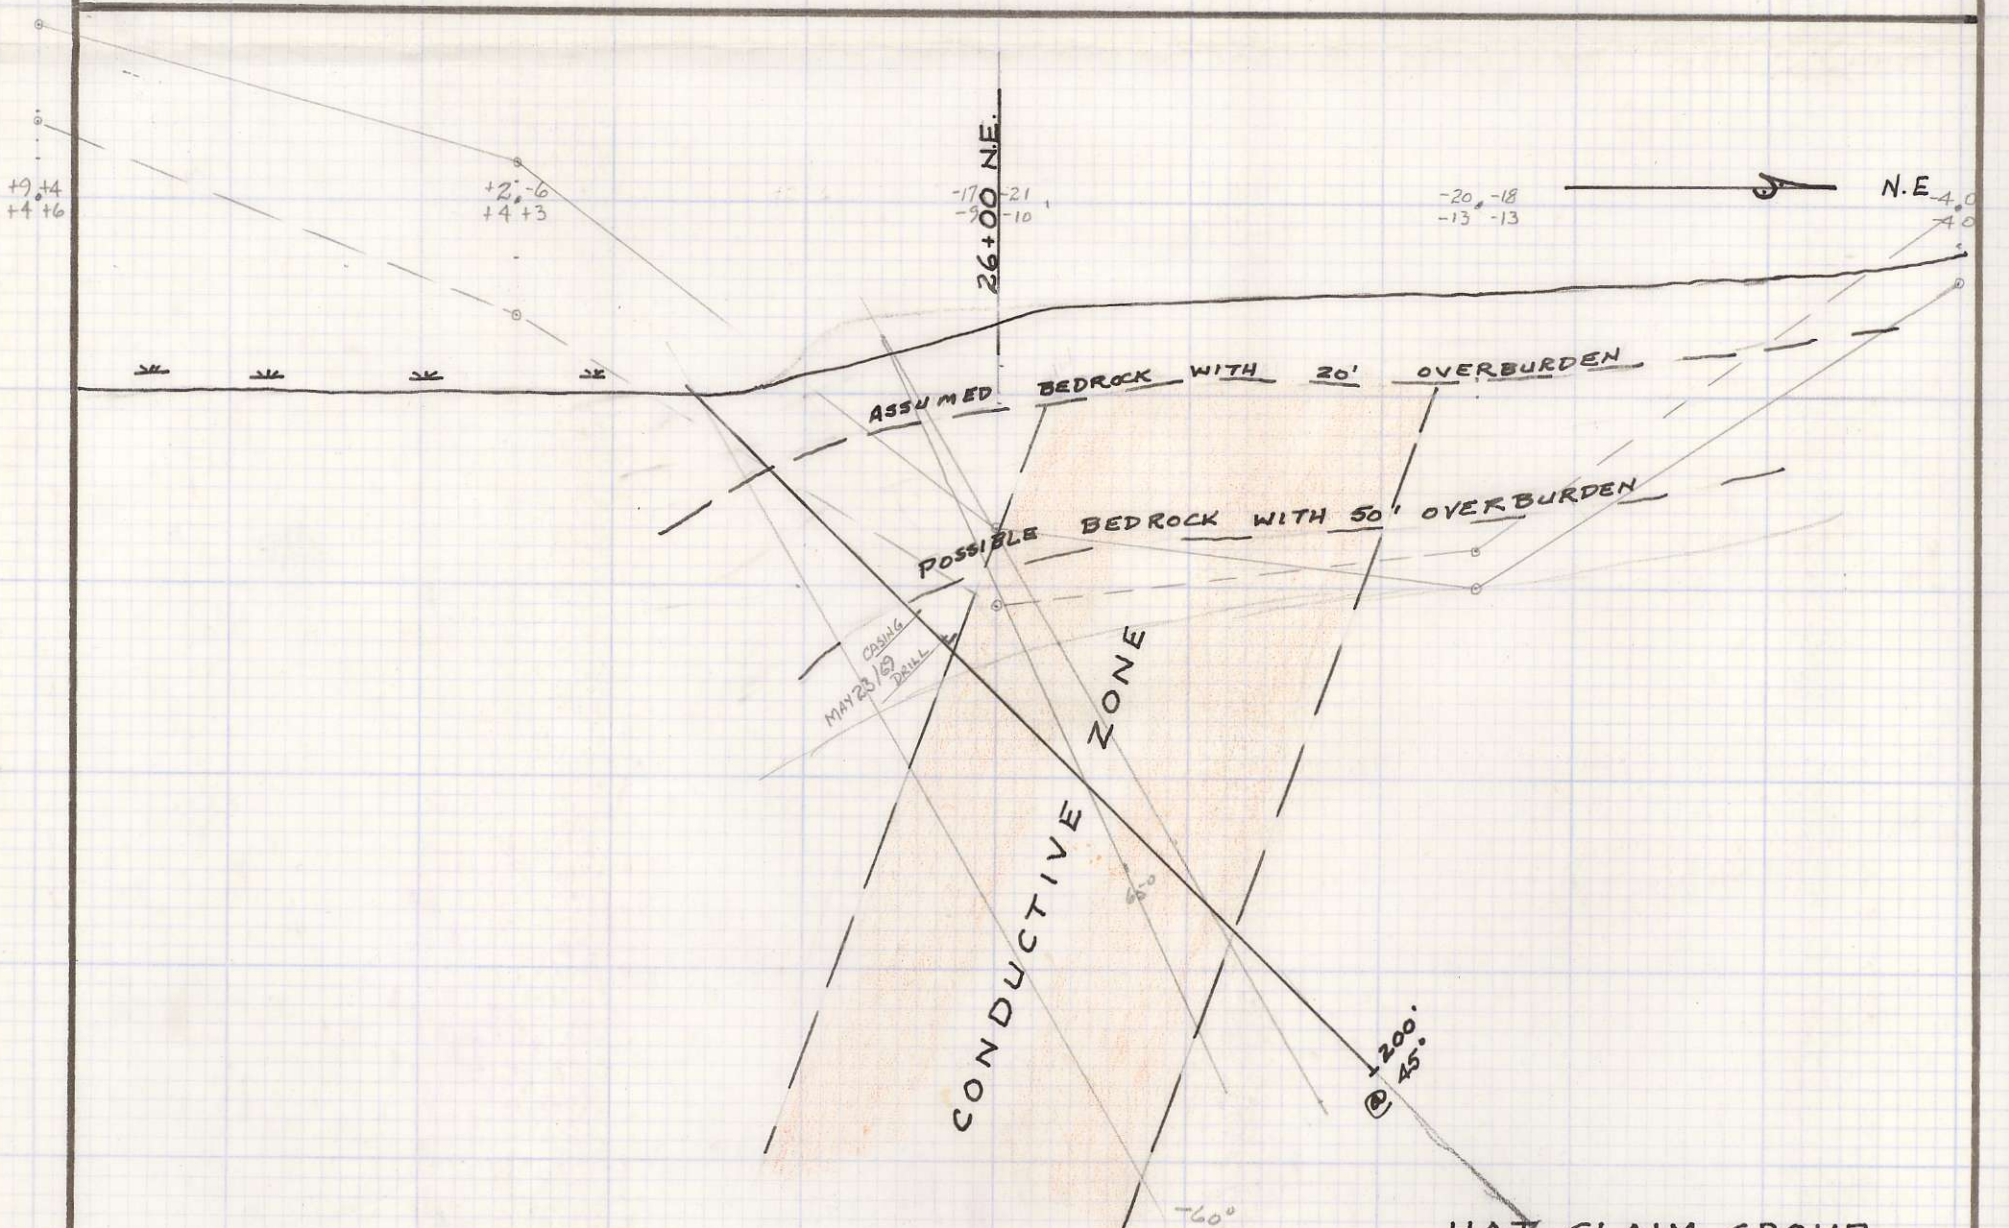

HAT CLAIM GROUP  
 VERTICAL SECTION  
 32 NW  
 SCALE 1"=40'

HAT CLAIM GROUP  
 VERTICAL SECTION  
 28 N.W.  
 SCALE 1"=40'