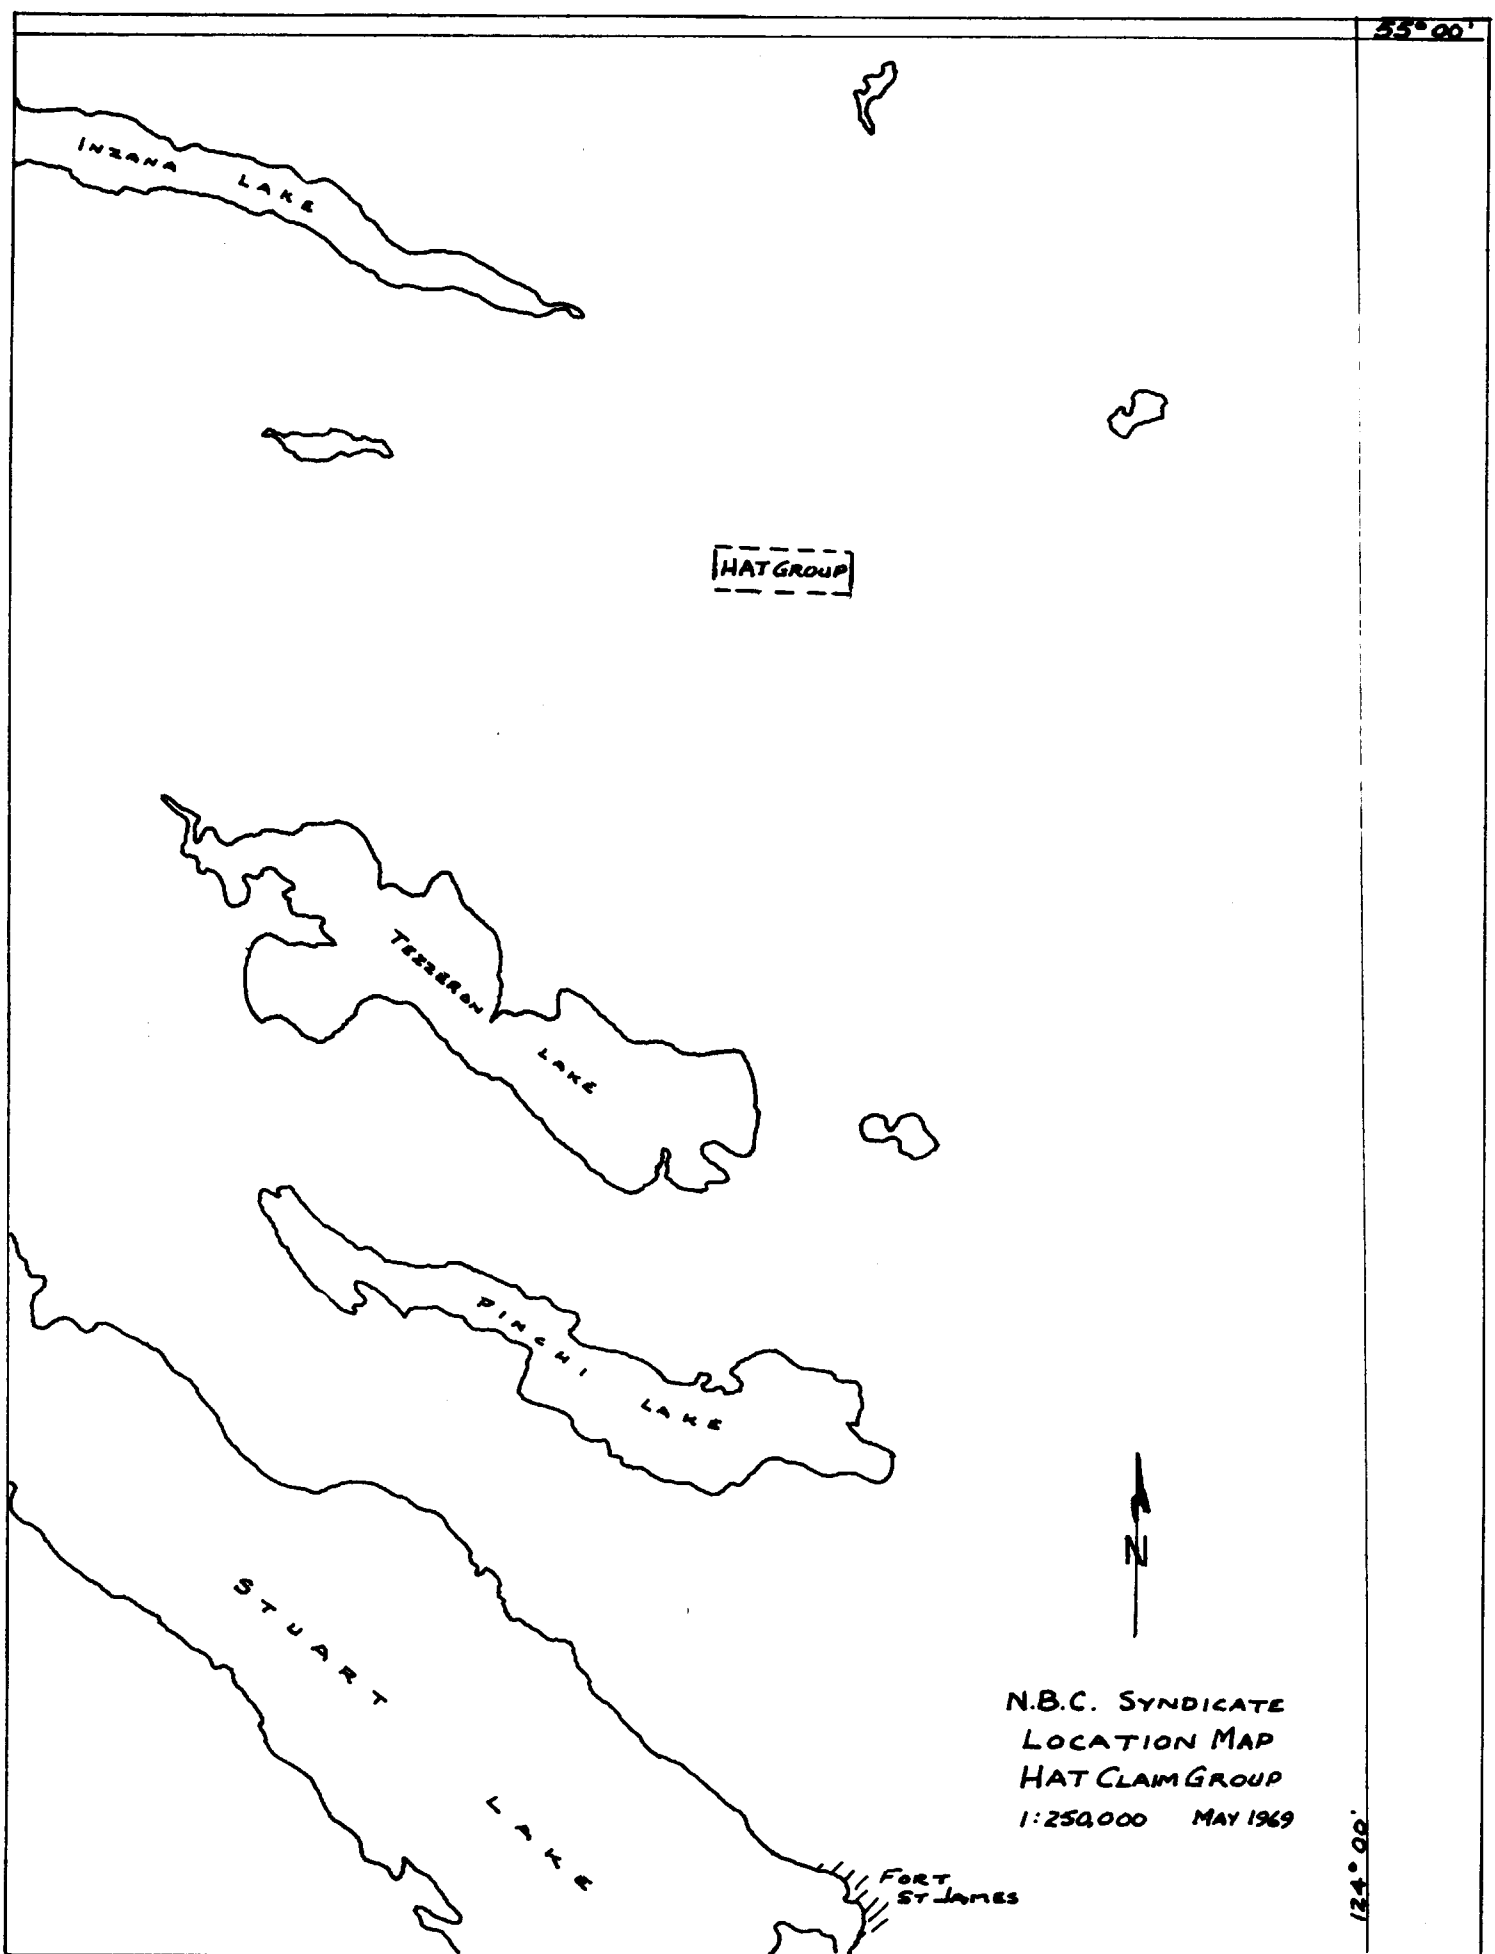

55° 00'

HAT GROUP

N.B.C. SYNDICATE
LOCATION MAP
HAT CLAM GROUP
1:250,000 MAY 1969

124° 00'

FIGURE I 673707