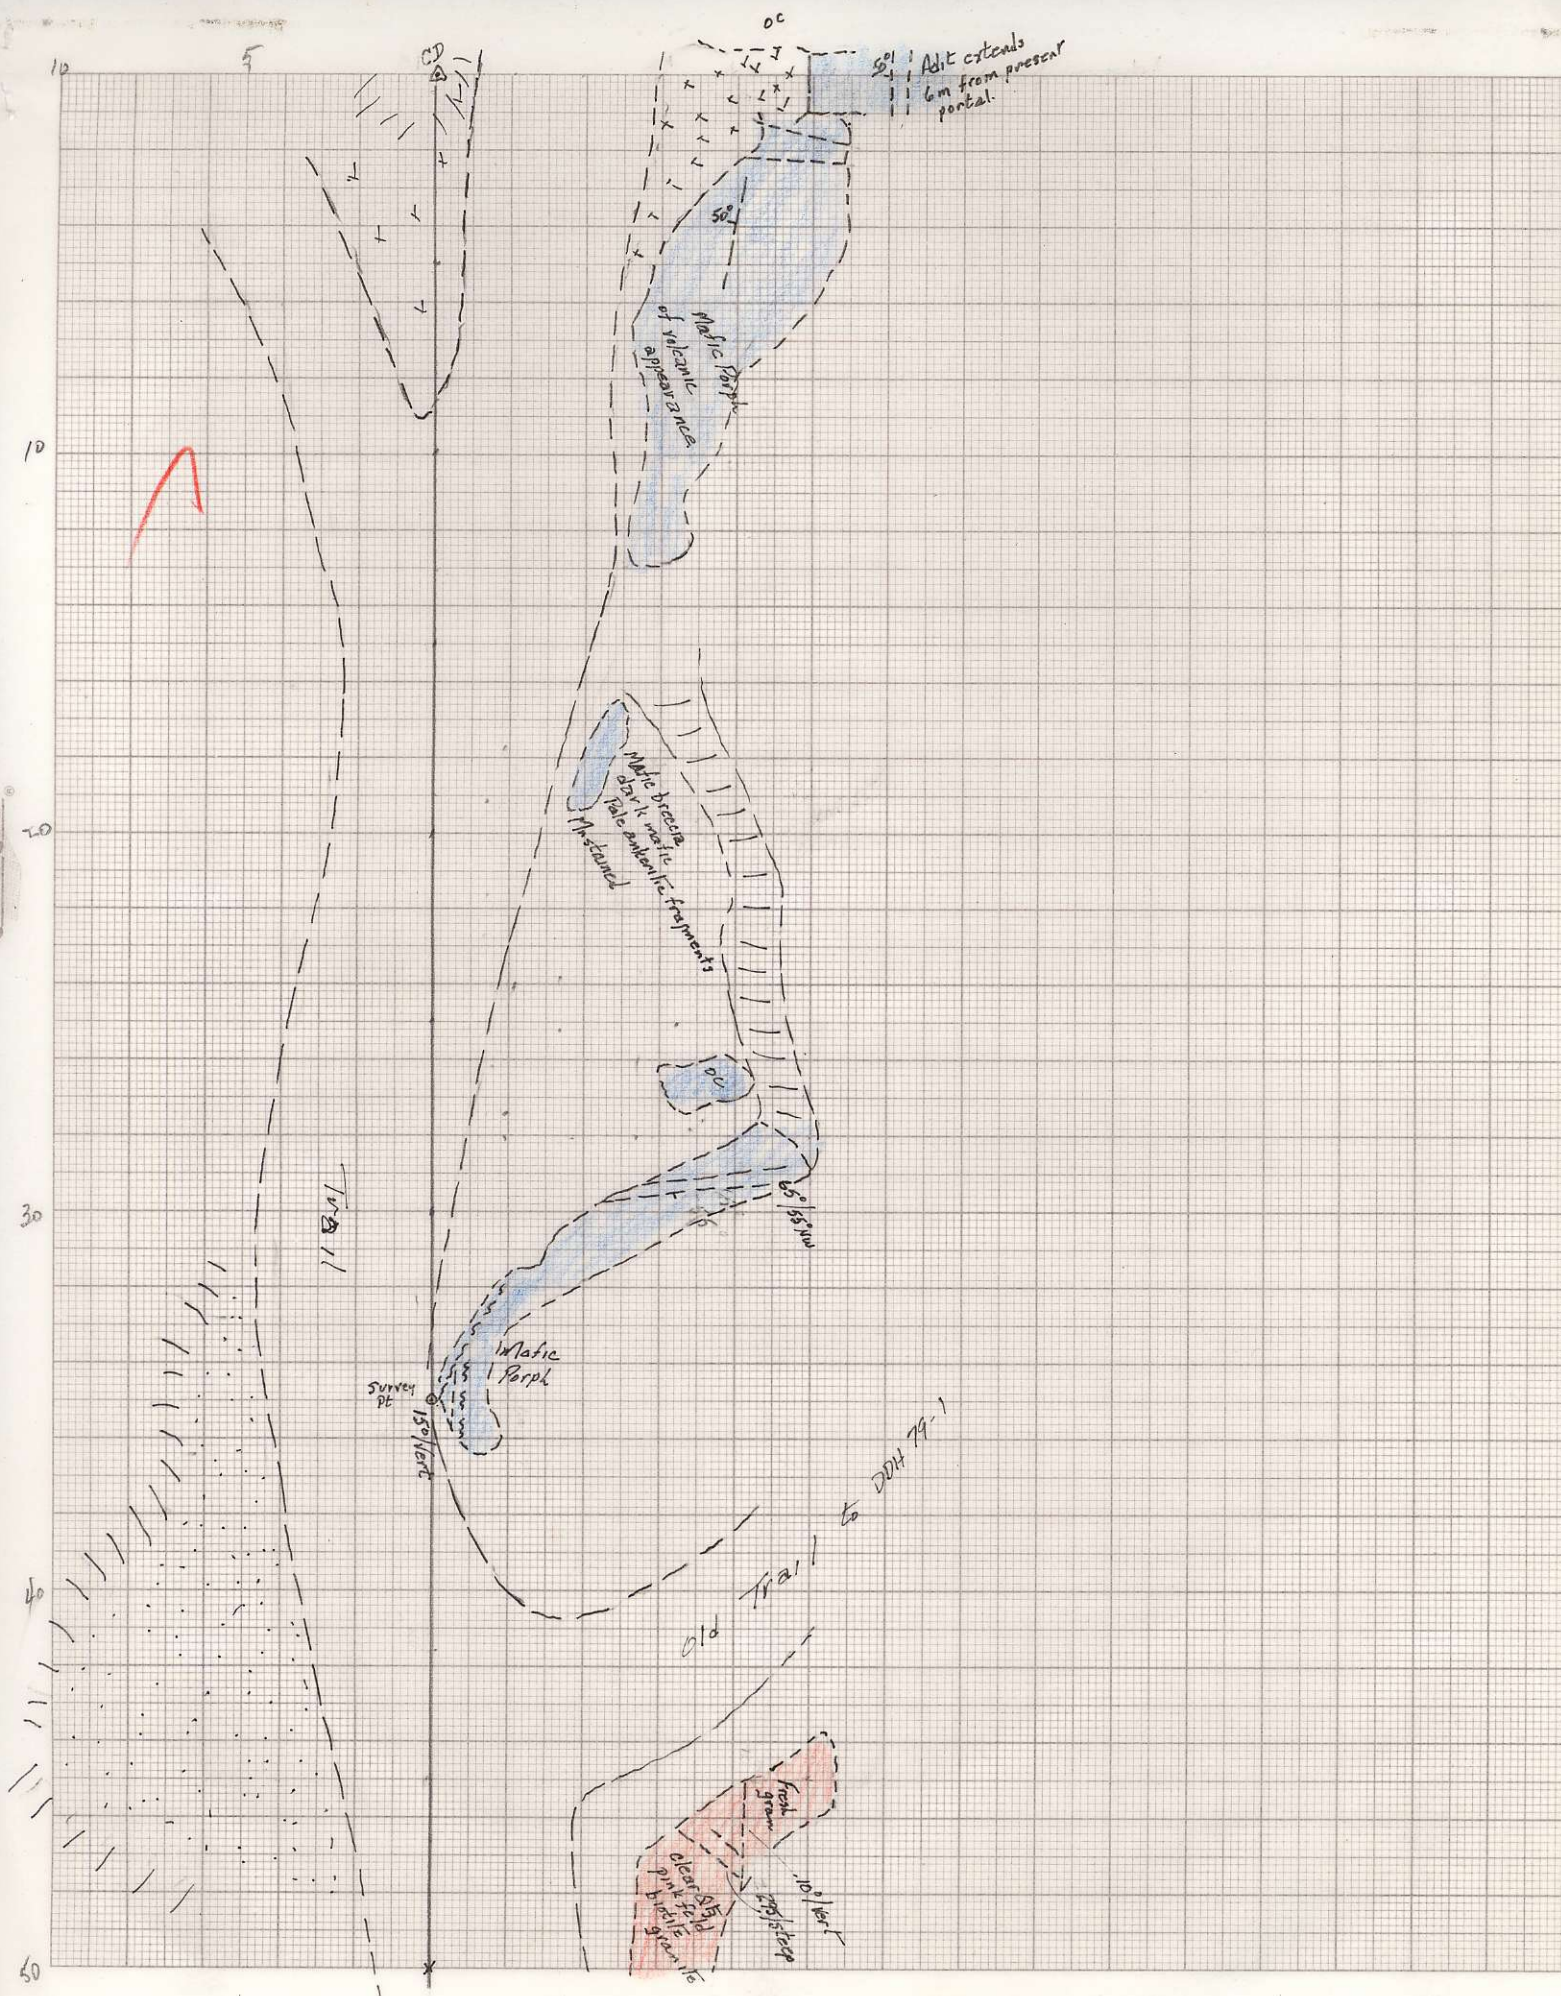

CAMP ZONE 673654

At 55m - simplest to granite oc.