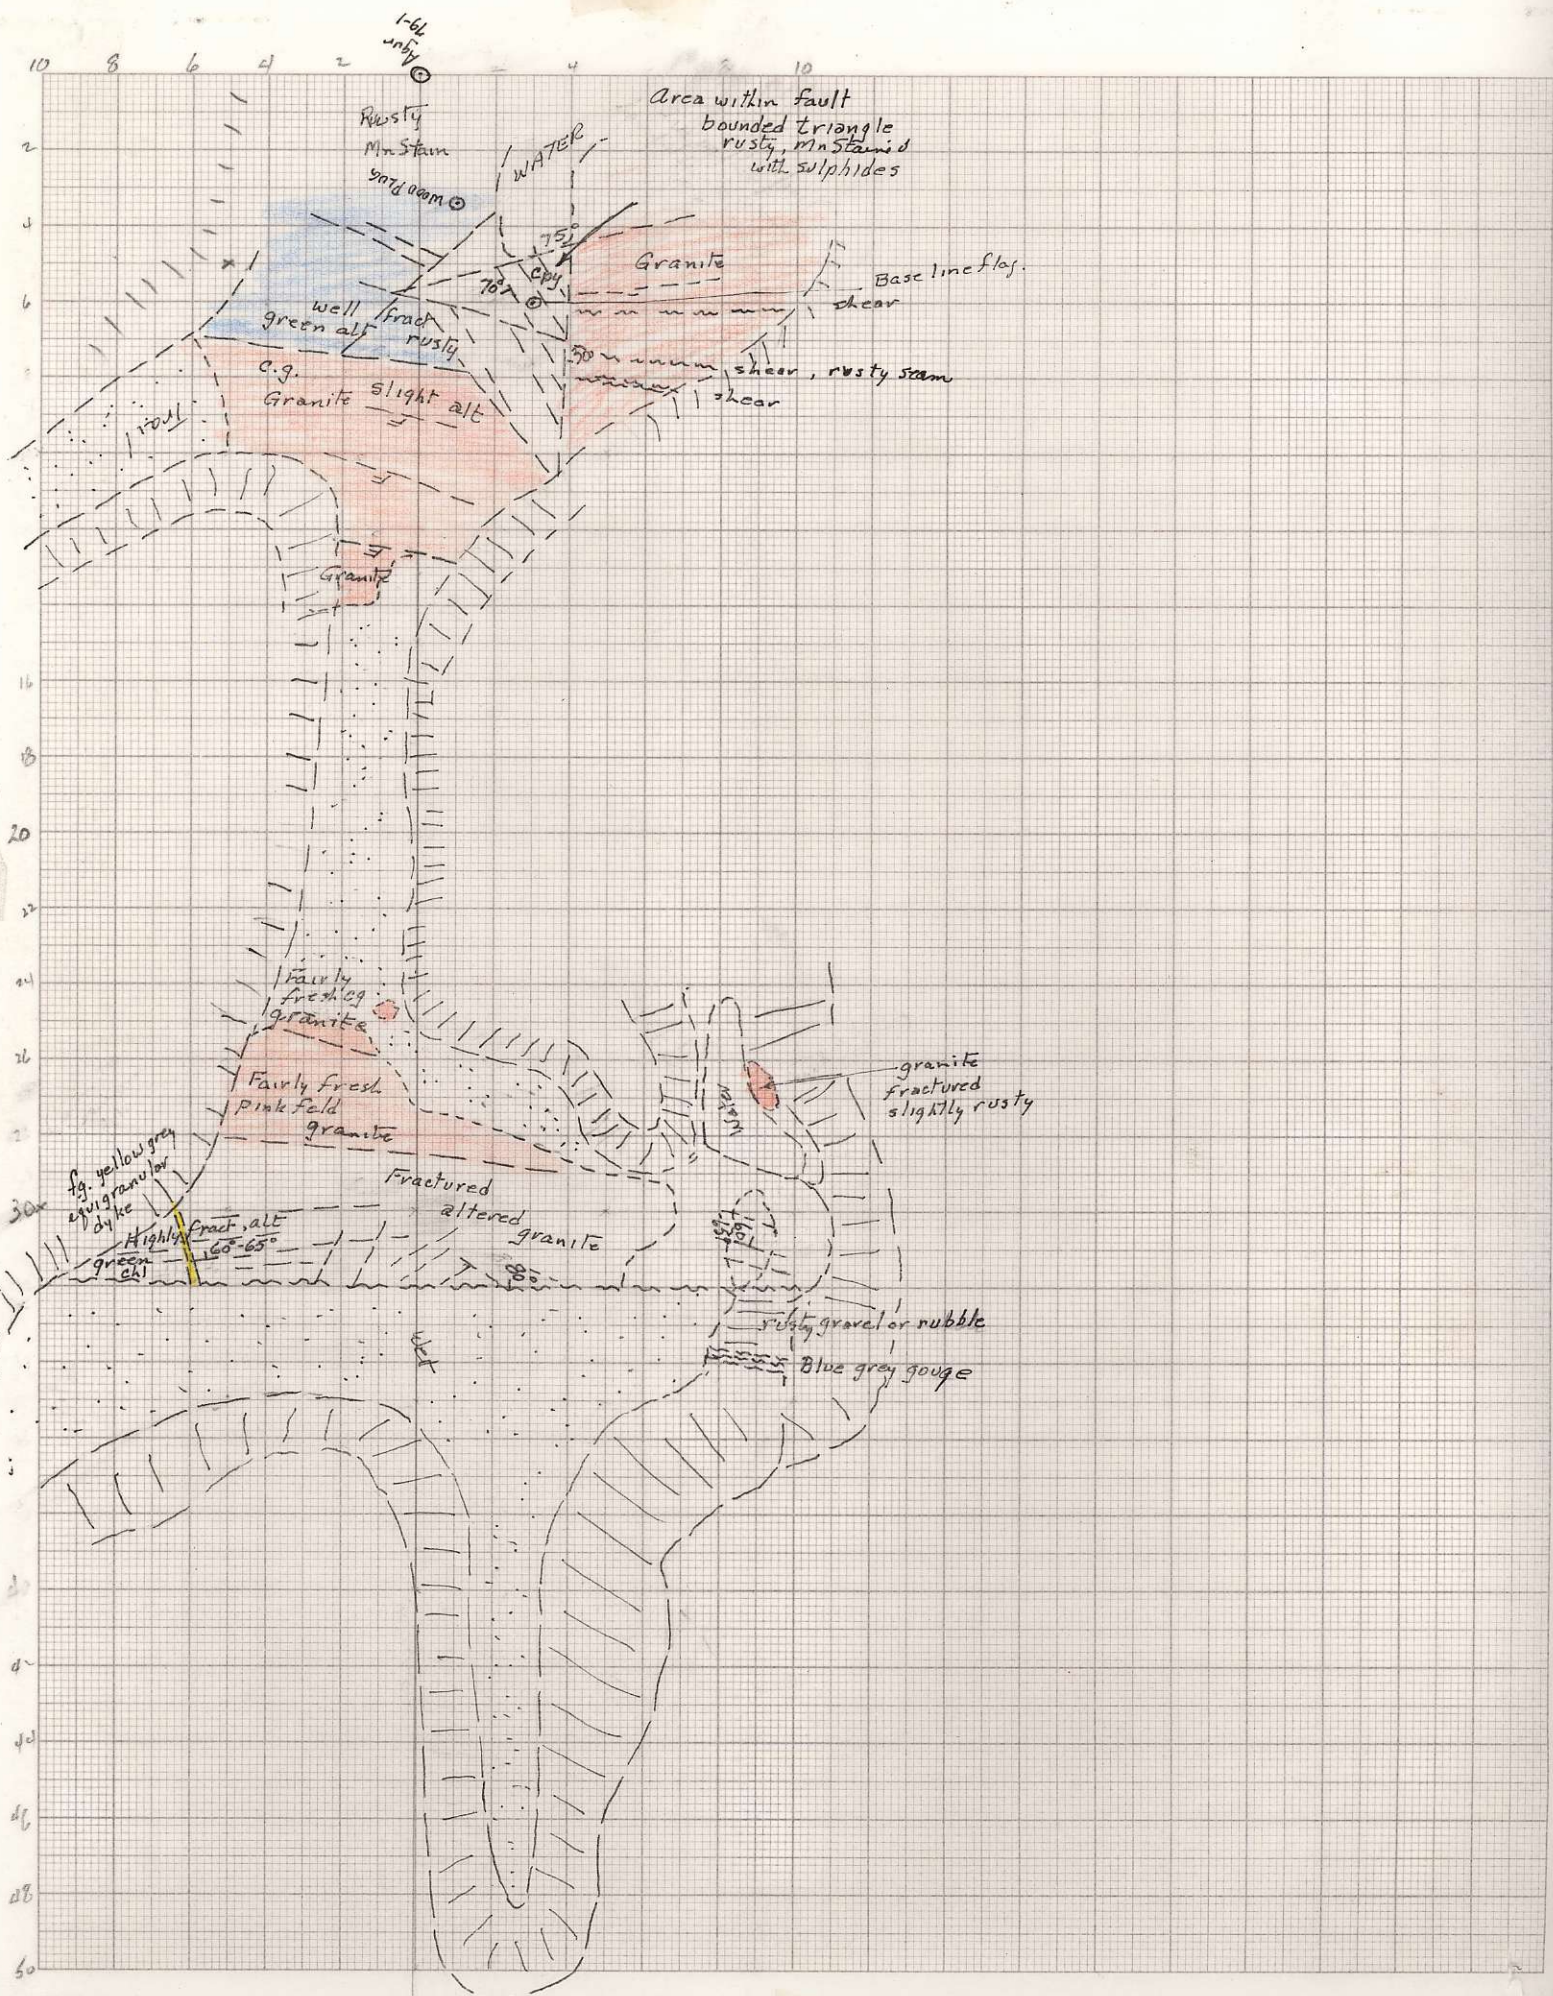

SOUTH SILVER

673653

Ditch/trench lies to south of trend of alteration zone.

EXTENSION MAP

TO A

B