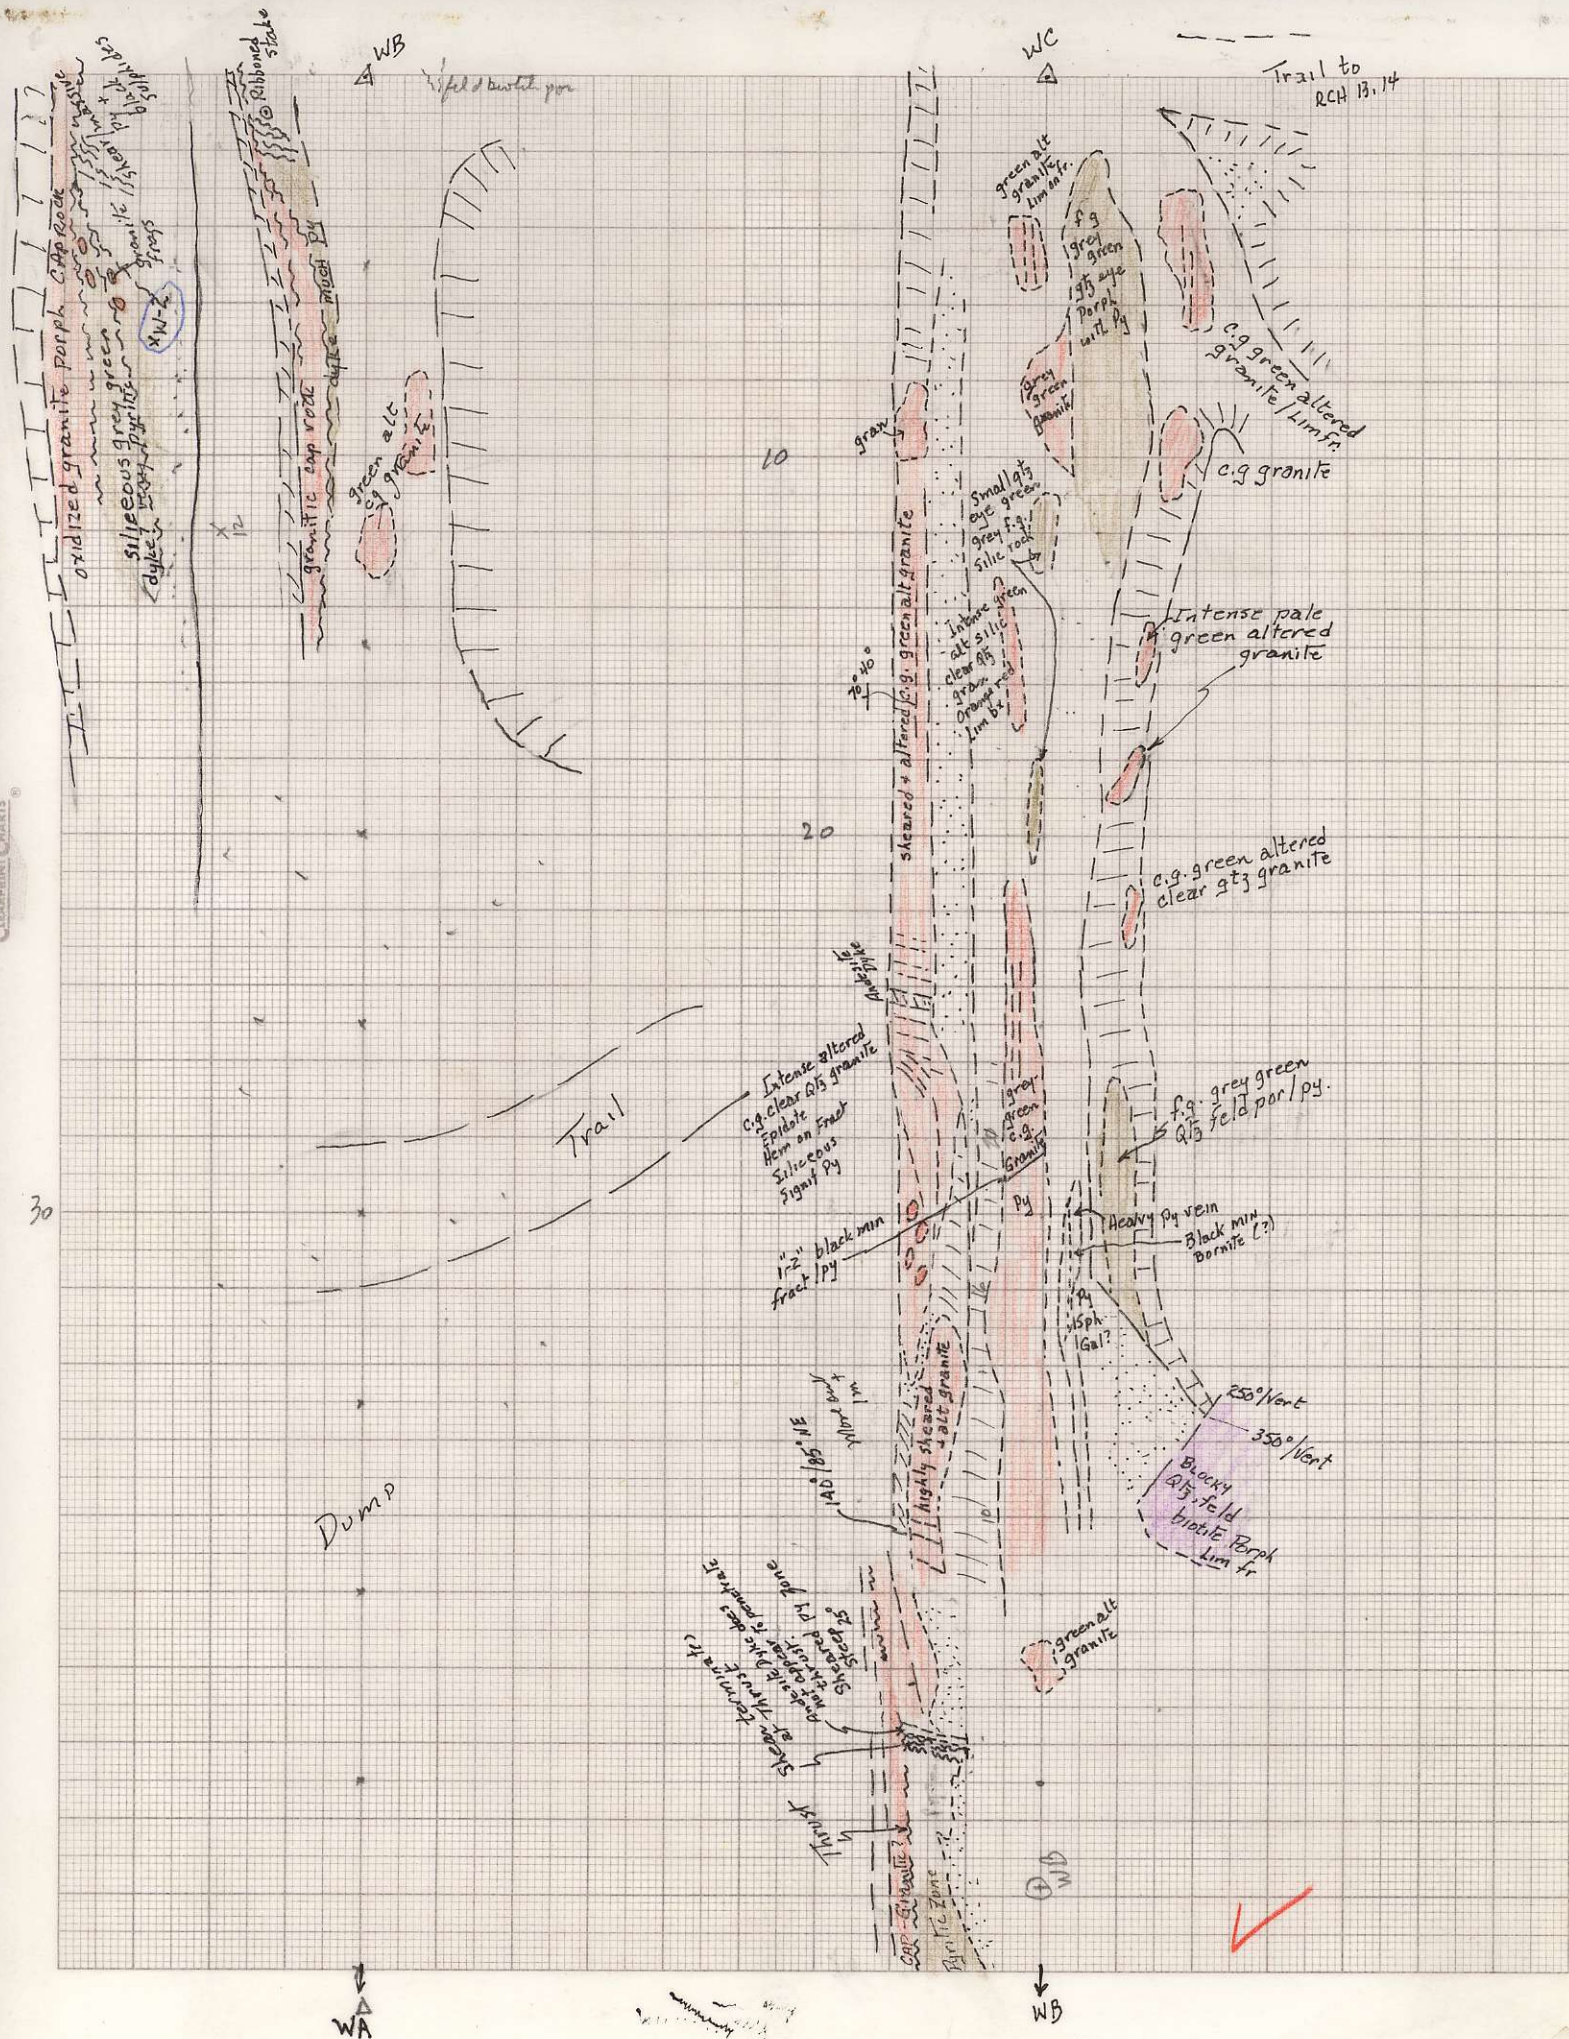

WESTERN TRENCHES

673651
Siwash 92H/16

WB

lim + Mn stained Qtz feld Biotite porph

Dark green feld porphy

Qz feld porph

Rusty greenish altered Qz clear Qz pink feld Granite

sheared green alt ag. granite

limonite on fractures

bleached siliceous vein weathered vuggy

Granite

C.G. green alt Granite / Lim on Fracts

WC

E

WD

To WD

Spill pile

WD

4

6

8

10

12

14

CLEARPRINT CHARTS

NO. C39X, MILLIMETERS, 200 BY 250 DIVISIONS.

CLEARPRINT PAPER CO.