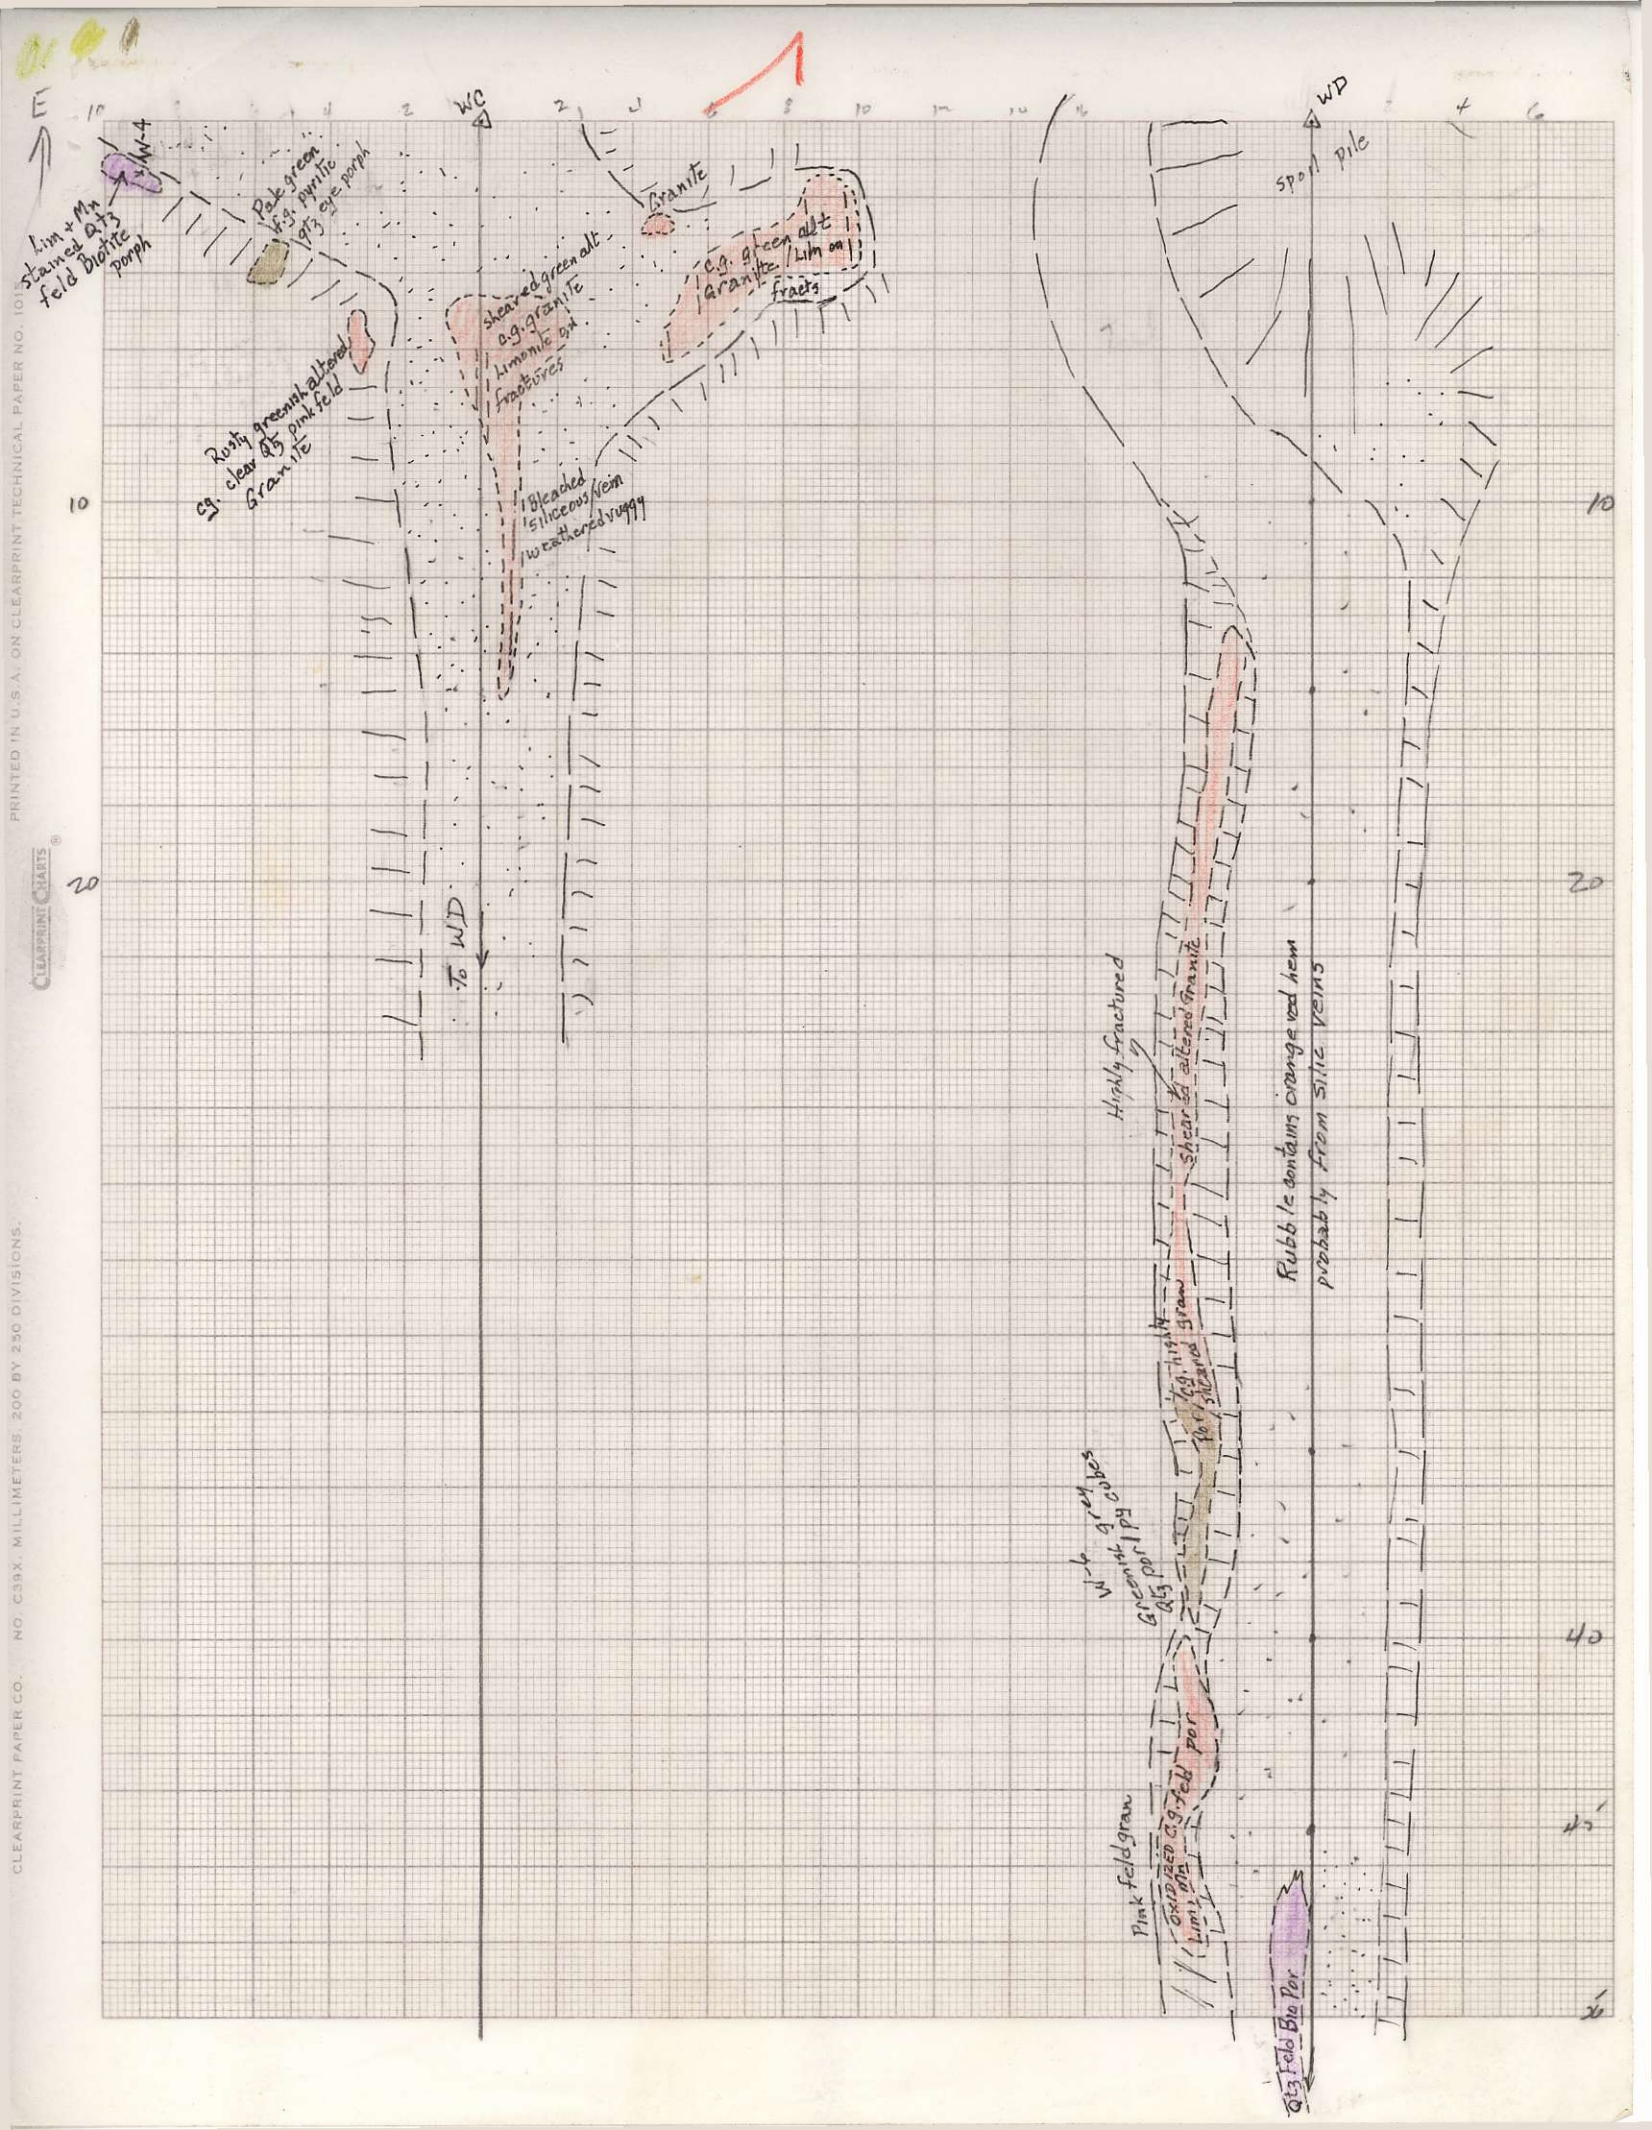

WESTERN TRENCHES

673651
Siwash 92H/16

WB

lim + Mn stained Qtz feld Biotite porph

Dark green feld porphy

Qz feld porph

Rusty greenish altered Qz clear Qz pink feld Granite

sheared green alt ag. granite

limonite on fractures

bleached siliceous vein weathered vuggy

Granite

C.G. green alt Granite / Lim on Fracts

WC

E

WD

To WD

Spill pile

WD

4

6

8

10

12

14

CLEARPRINT CHARTS

NO. C39X, MILLIMETERS, 200 BY 250 DIVISIONS.

CLEARPRINT PAPER CO.