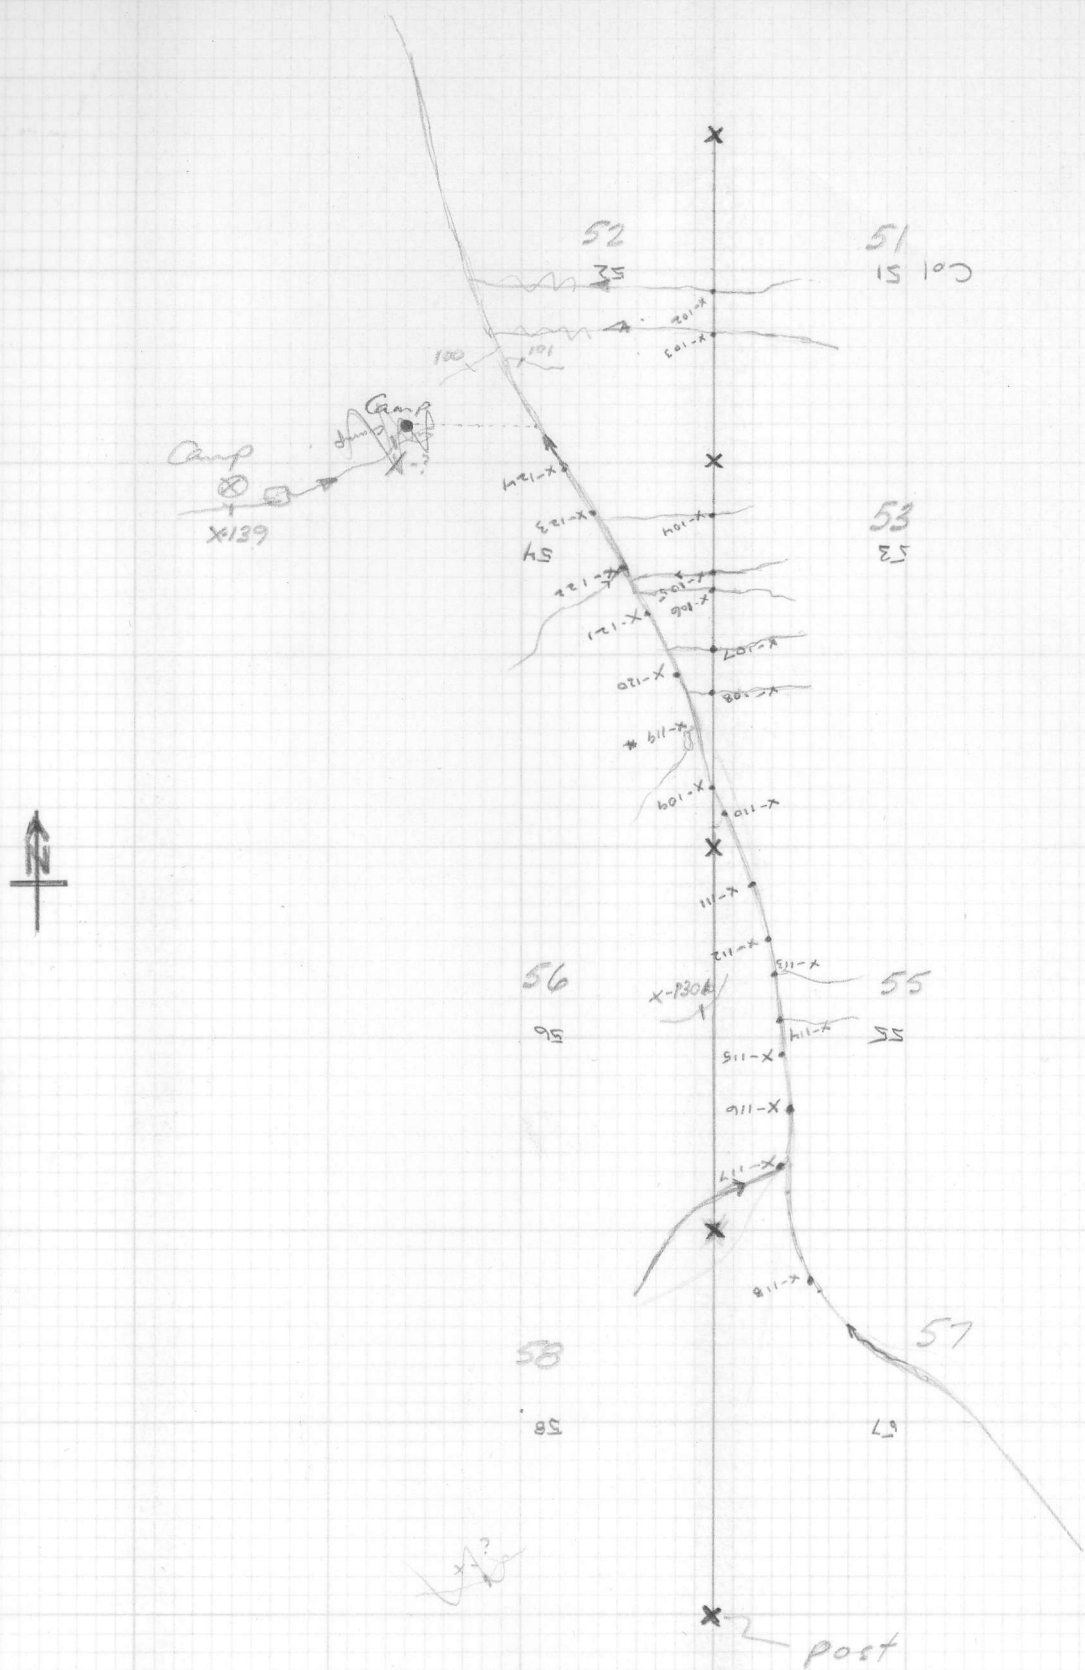

BRAVO SAMPLES COL GROUP

673253

X Camp

700' = 1"

See 1/2 mile print
for orientation