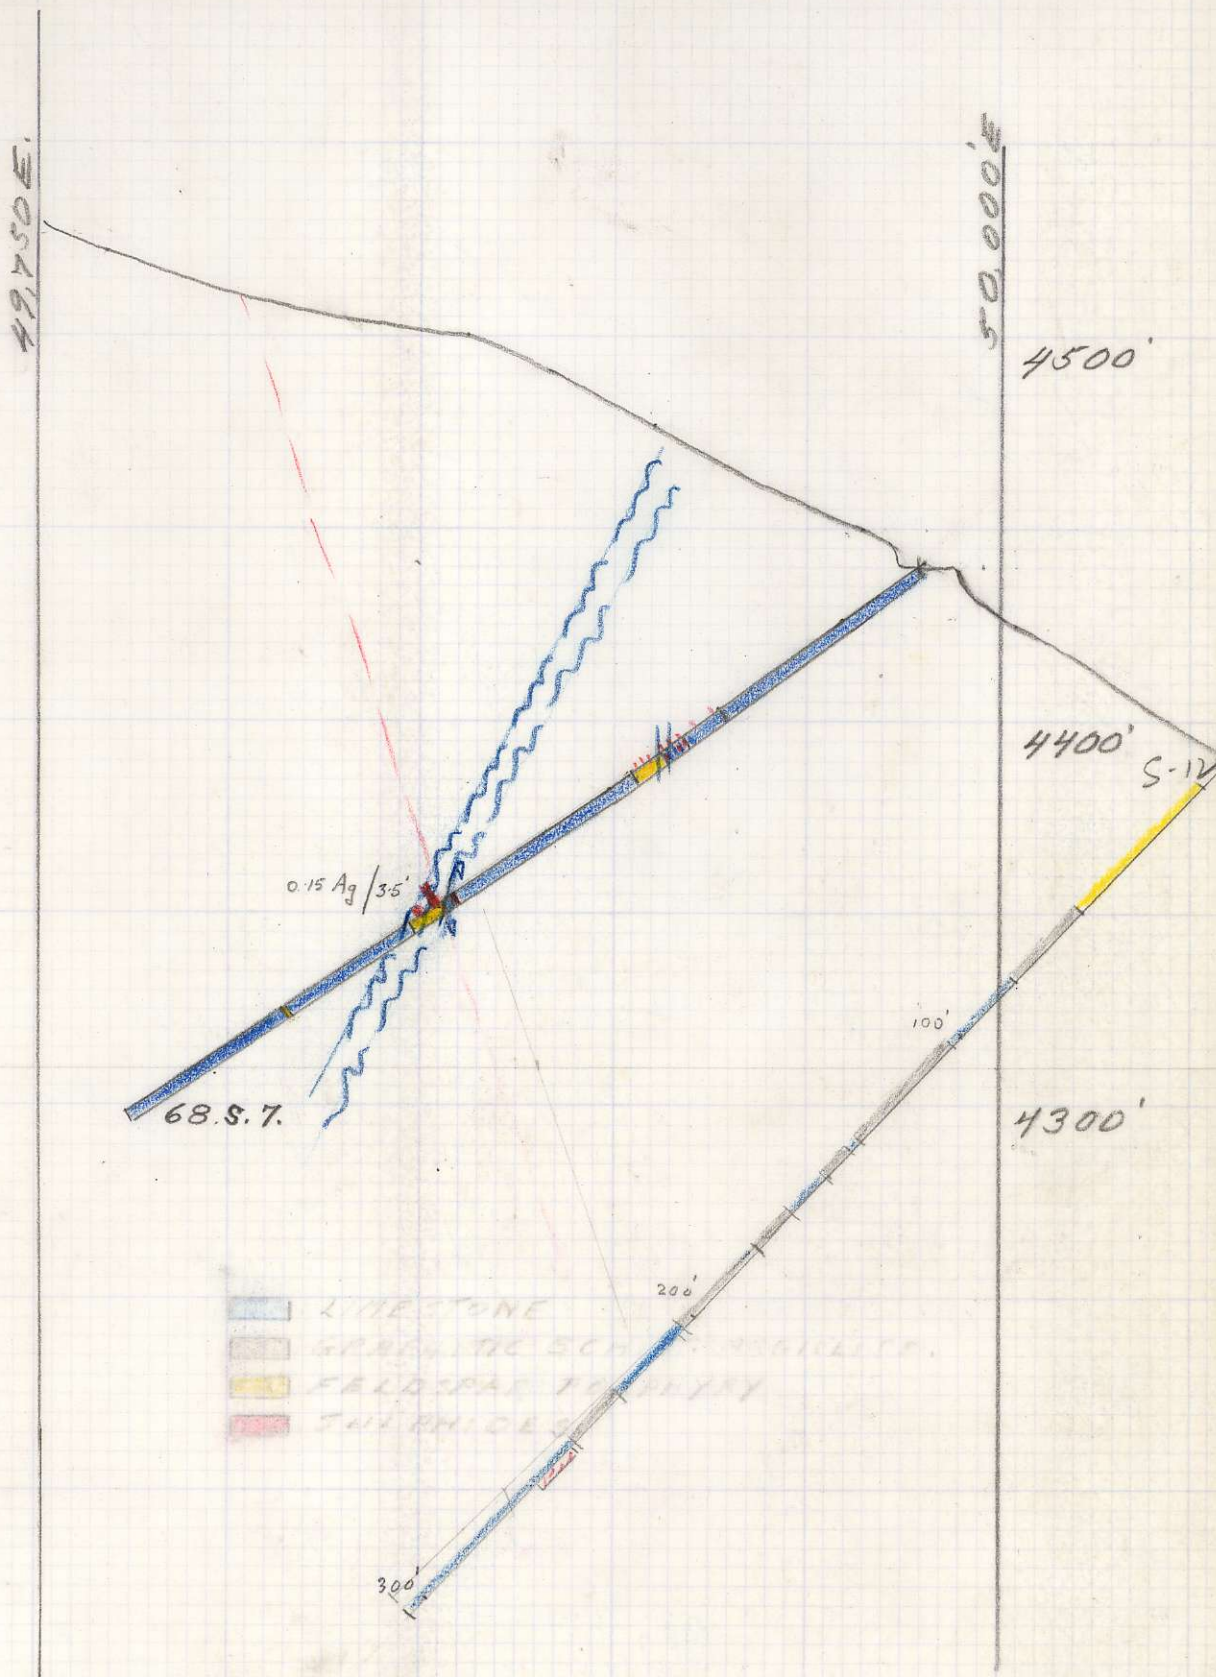

- LIMESTONE
- GRAPHITIC SCHIST, ARGILLITE
- FELDSPAR PORPHYRY
- SULPHIDES

SECTION 50,300N

673197
Lustdust

1" = 50'

ADIT

68 S. 7.

0.15 Ag / 35'

100'

4300'

4400' S-12

4500'

49,750 E

50,000 E

- LIMESTONE
- GRAPHITIC SCHIST-ARGILLITE
- FELDSPAR PORPHYRY
- SULPHIDES

300'

200'

- LIMESTONE
- GRAPHITIC SCHIST-ARGILLITE
- FELDSPAR PORPHYRY
- SULPHIDES

SECTION 50,300 N.

SCALE: 1"=50'