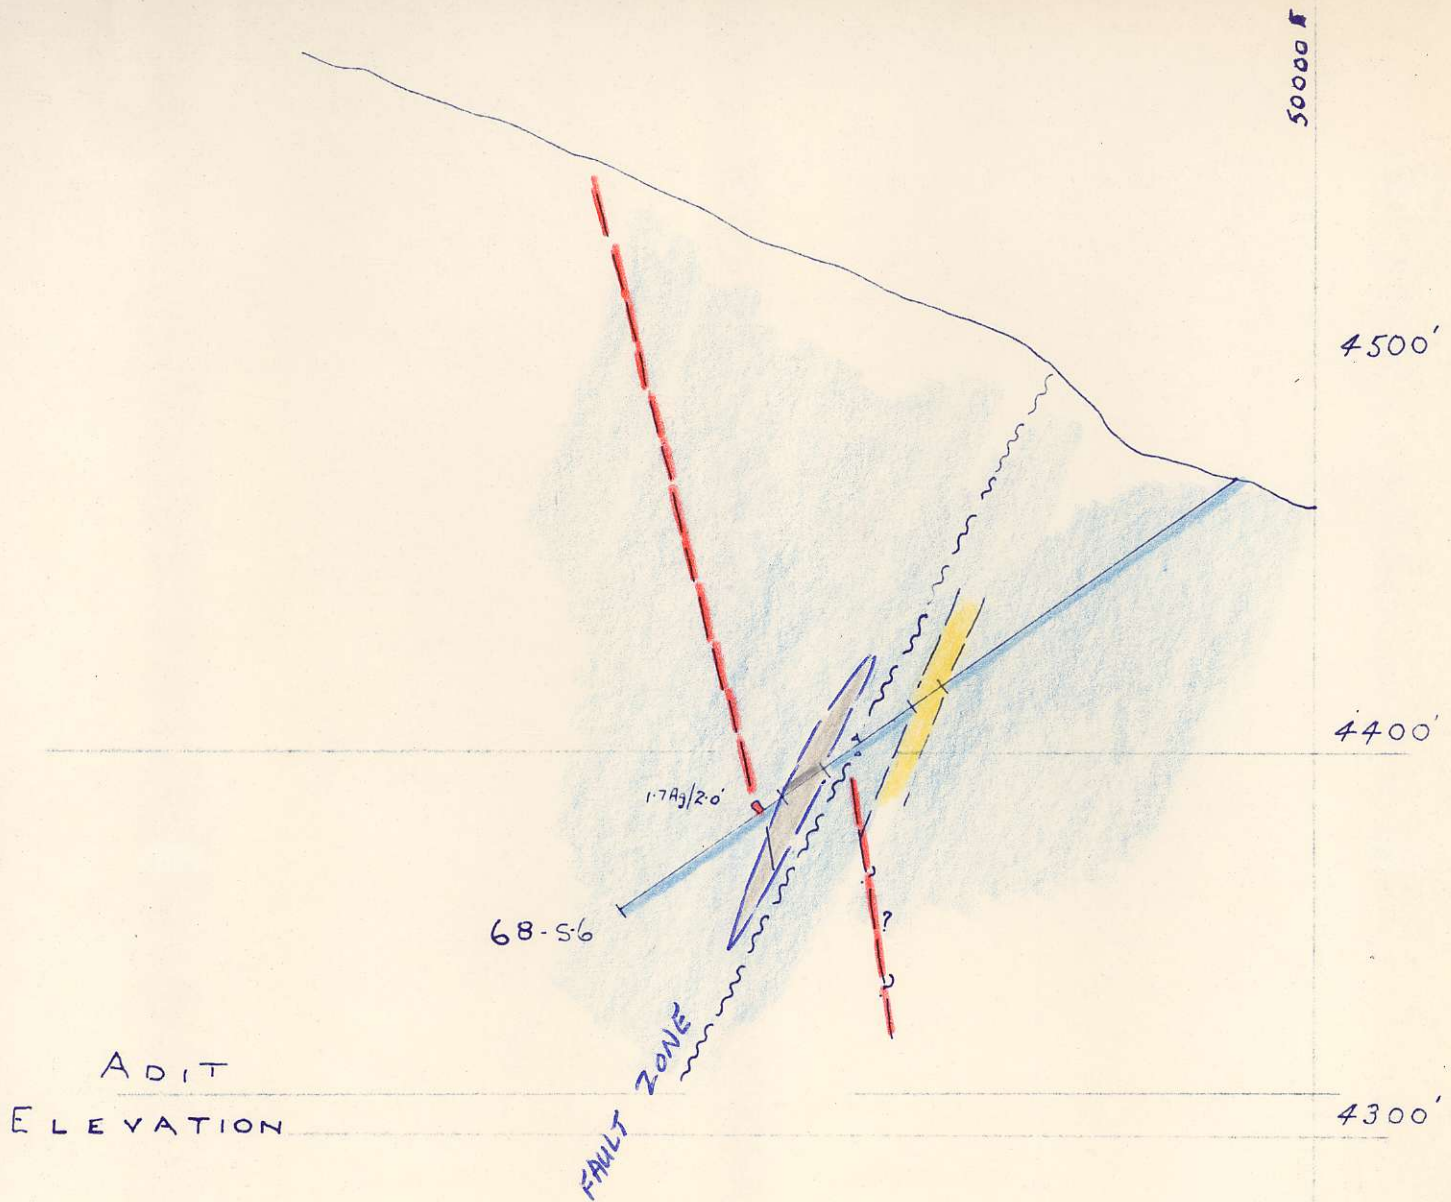

49750 E

50000 E

4500'

4400'

4300'

4200'

68-56

Rusty

Rusty, waxy

ADIT
ELEVATION

- LIMESTONE
- GRAPHIC SCHIST, ARGILLITE
- FELDSPAR PORPHYRY
- SULPHIDES

SECTION 50,250 N

SCALE 1" = 50'

673196
Lustdust

- LIMESTONE
- GRAPHITIC SCHIST, ARGILLITE
- FELDSPAR PORPHYRY
- SULPHIDES

SECTION 50 250N

1" = 50'

SECTION 50,250 N