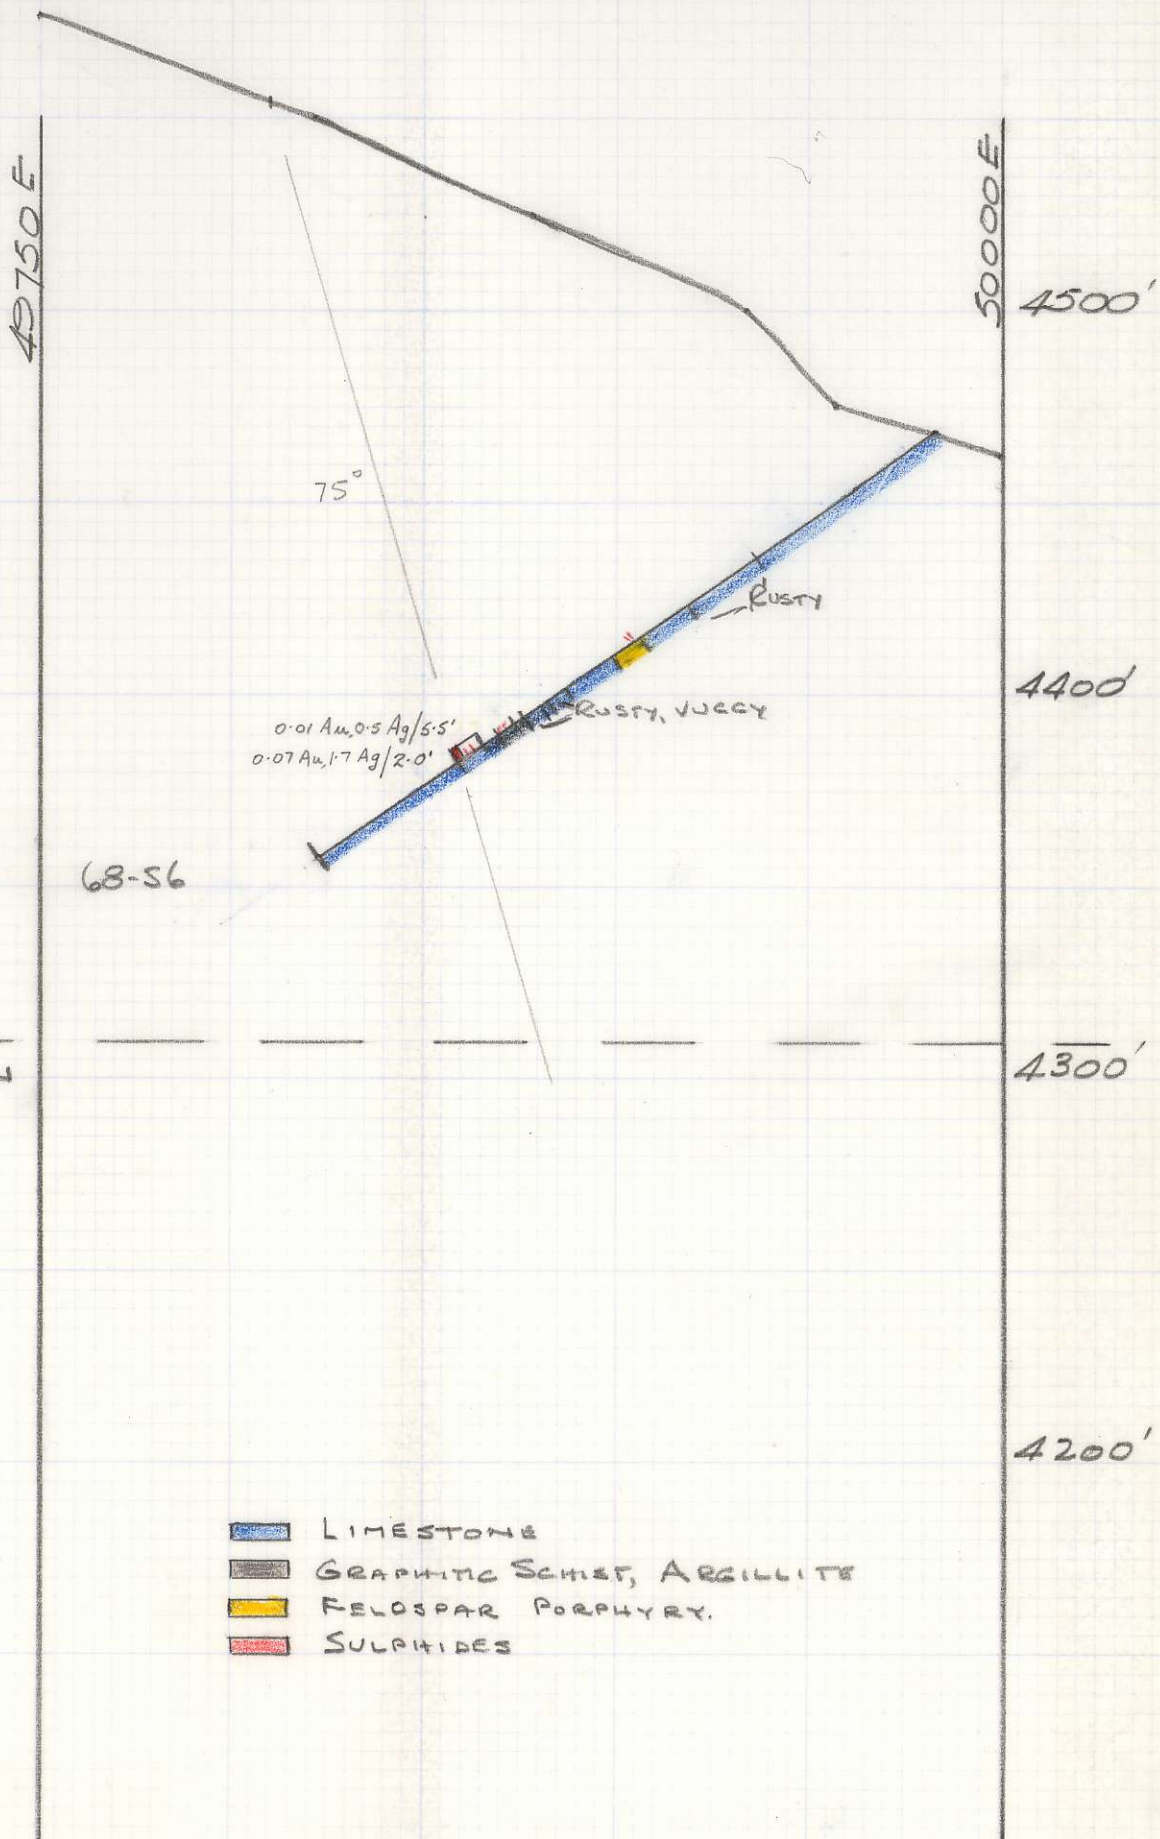

49750 E

50000 E

4500'

4400'

4300'

4200'

68-56

Rusty

Rusty, waxy

ADIT
ELEVATION

- LIMESTONE
- GRAPHIC SCHIST, ARGILLITE
- FELDSPAR PORPHYRY
- SULPHIDES

SECTION 50,250 N

SCALE 1" = 50'

673196
Lustdust

- LIMESTONE
- GRAPHITIC SCHIST, ARGILLITE
- FELDSPAR PORPHYRY
- SULPHIDES

SECTION 50 250N

1" = 50'

SECTION 50,250 N