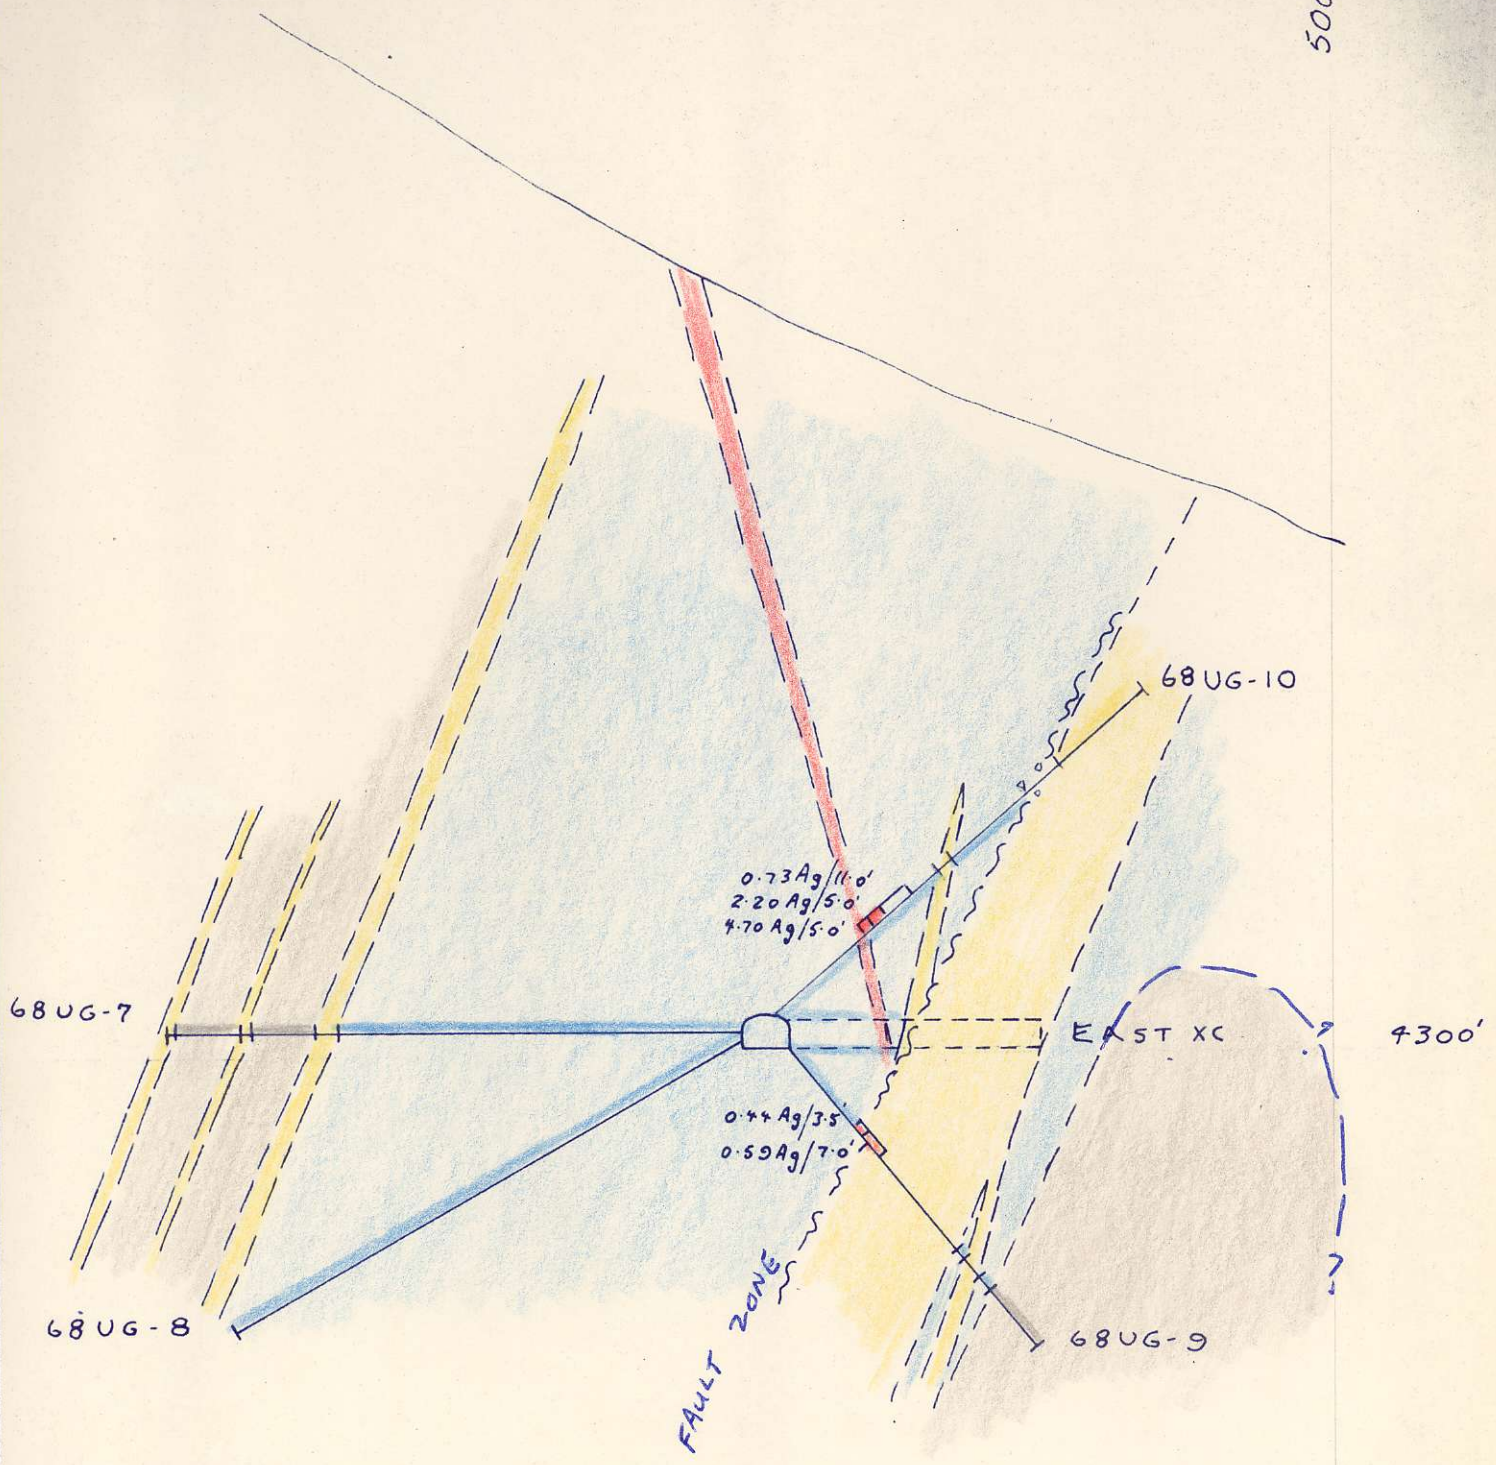

50000E

- LIMESTONE
- GRAPHITIC SCHIST-ARGILLITE
- FELDSPAR PORPHYRY
- SULPHIDES

SECTION 50050N

673192
Lustdust

1" = 50'

SECTION 50,050 N