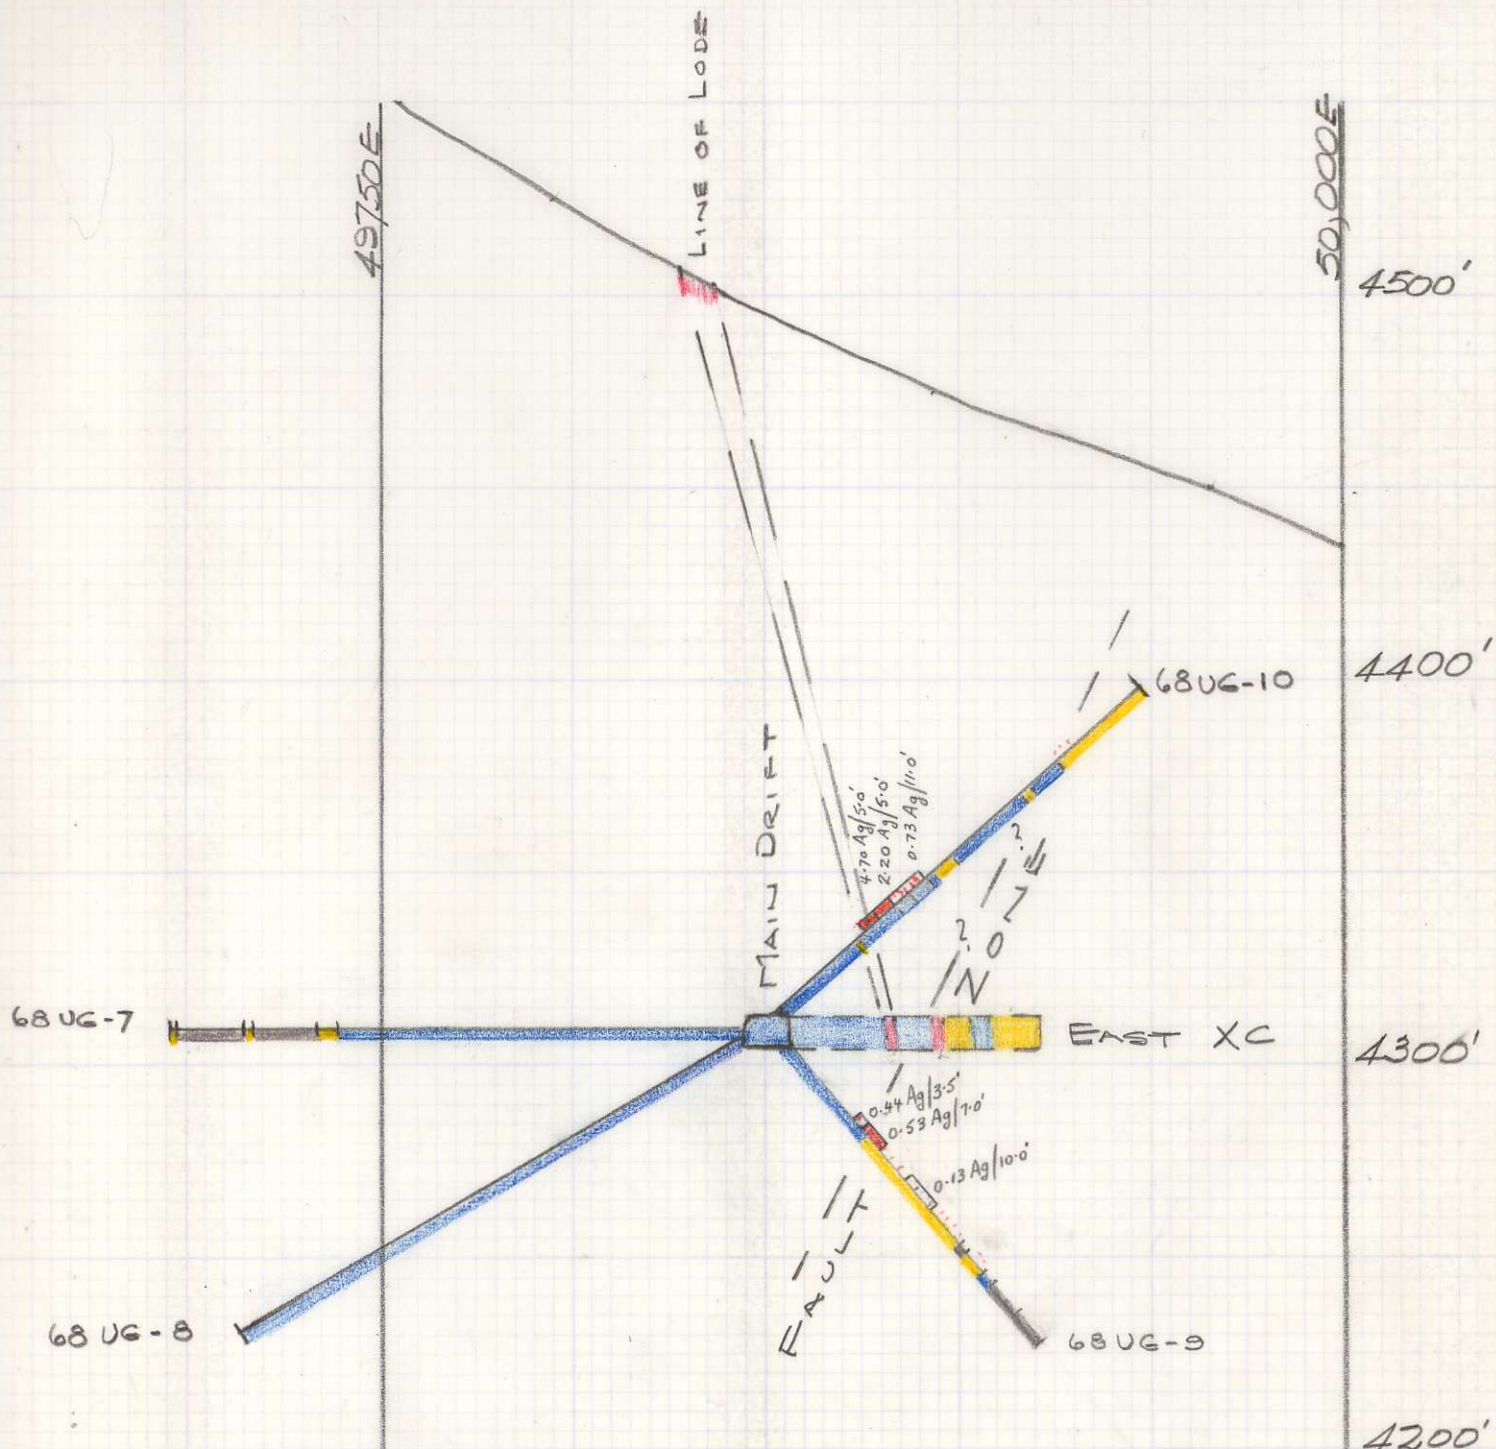

50000E

- LIMESTONE
- GRAPHITIC SCHIST-ARGILLITE
- FELDSPAR PORPHYRY
- SULPHIDES

SECTION 50050N

673192
Lustdust

1" = 50'

SECTION 50,050 N