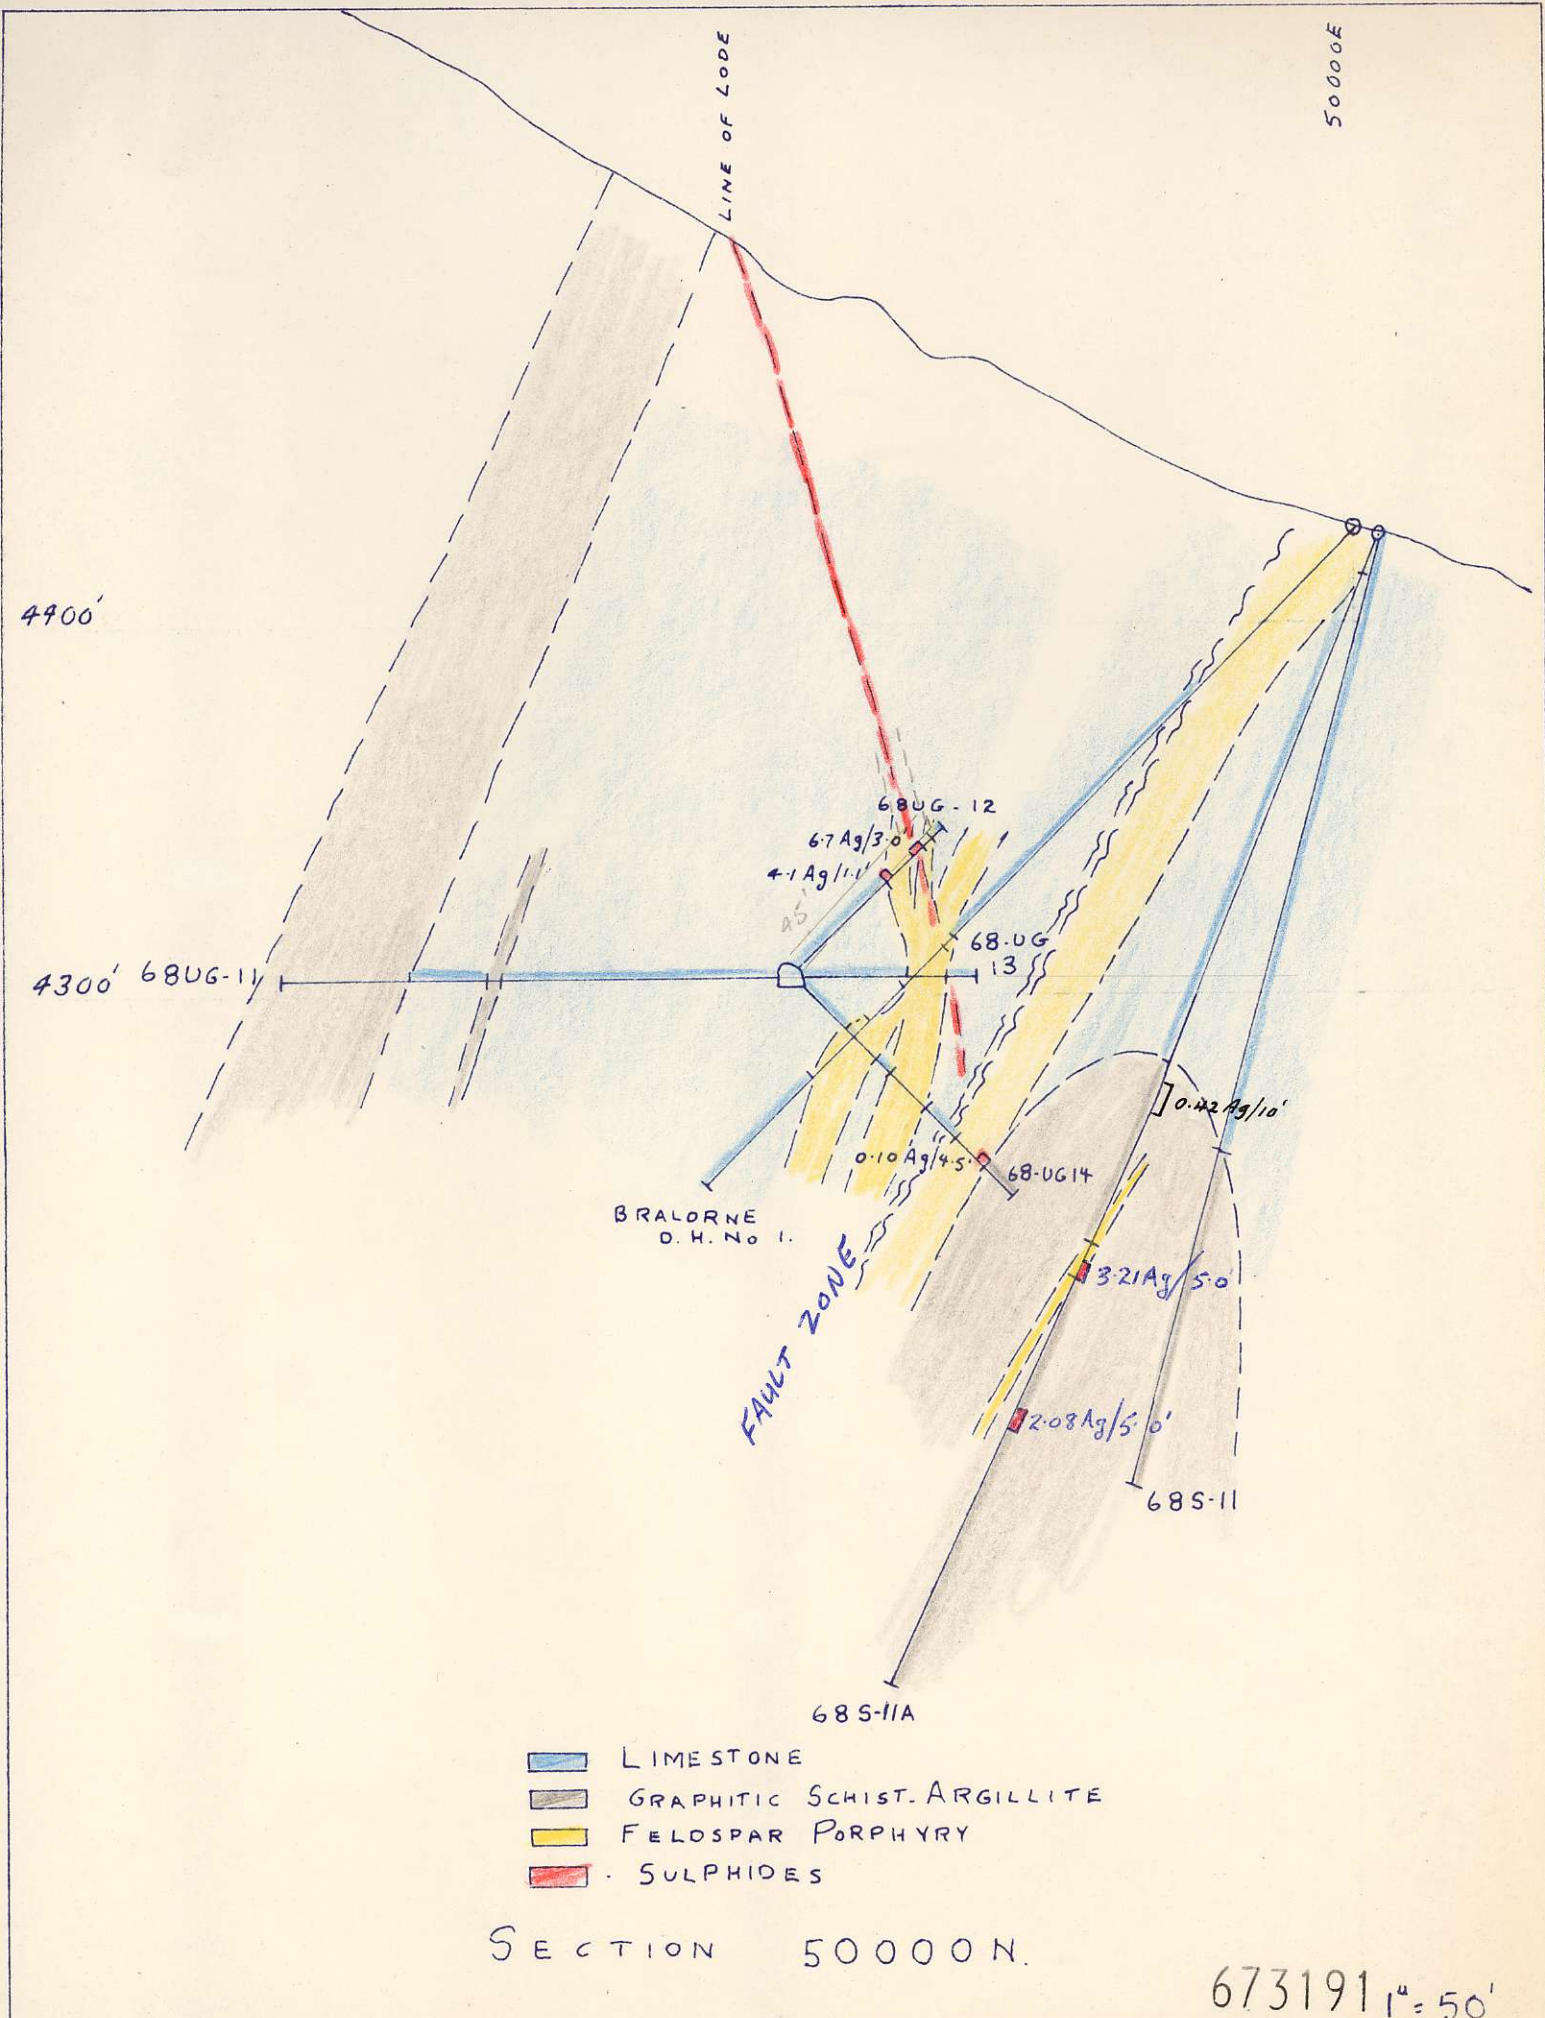

50000E

LINE OF LOSE

4400'

4300' 68UG-11

68UG-12  
6.7 Ag/3.0  
4.1 Ag/1.1

68-UG  
13

0.10 Ag/4.5 68-UG14

0.22 Ag/10'

3.21 Ag/5.0

2.08 Ag/5.0'

68S-11

68S-11A

BRALORNE  
D.H. 20 1.

FAULT ZONE

- LIMESTONE
- GRAPHITIC SCHIST. ARGILLITE
- FELDSPAR PORPHYRY
- SULPHIDES

SECTION 50000N.

673191 1" = 50'

Lustdust

# #2 Priority