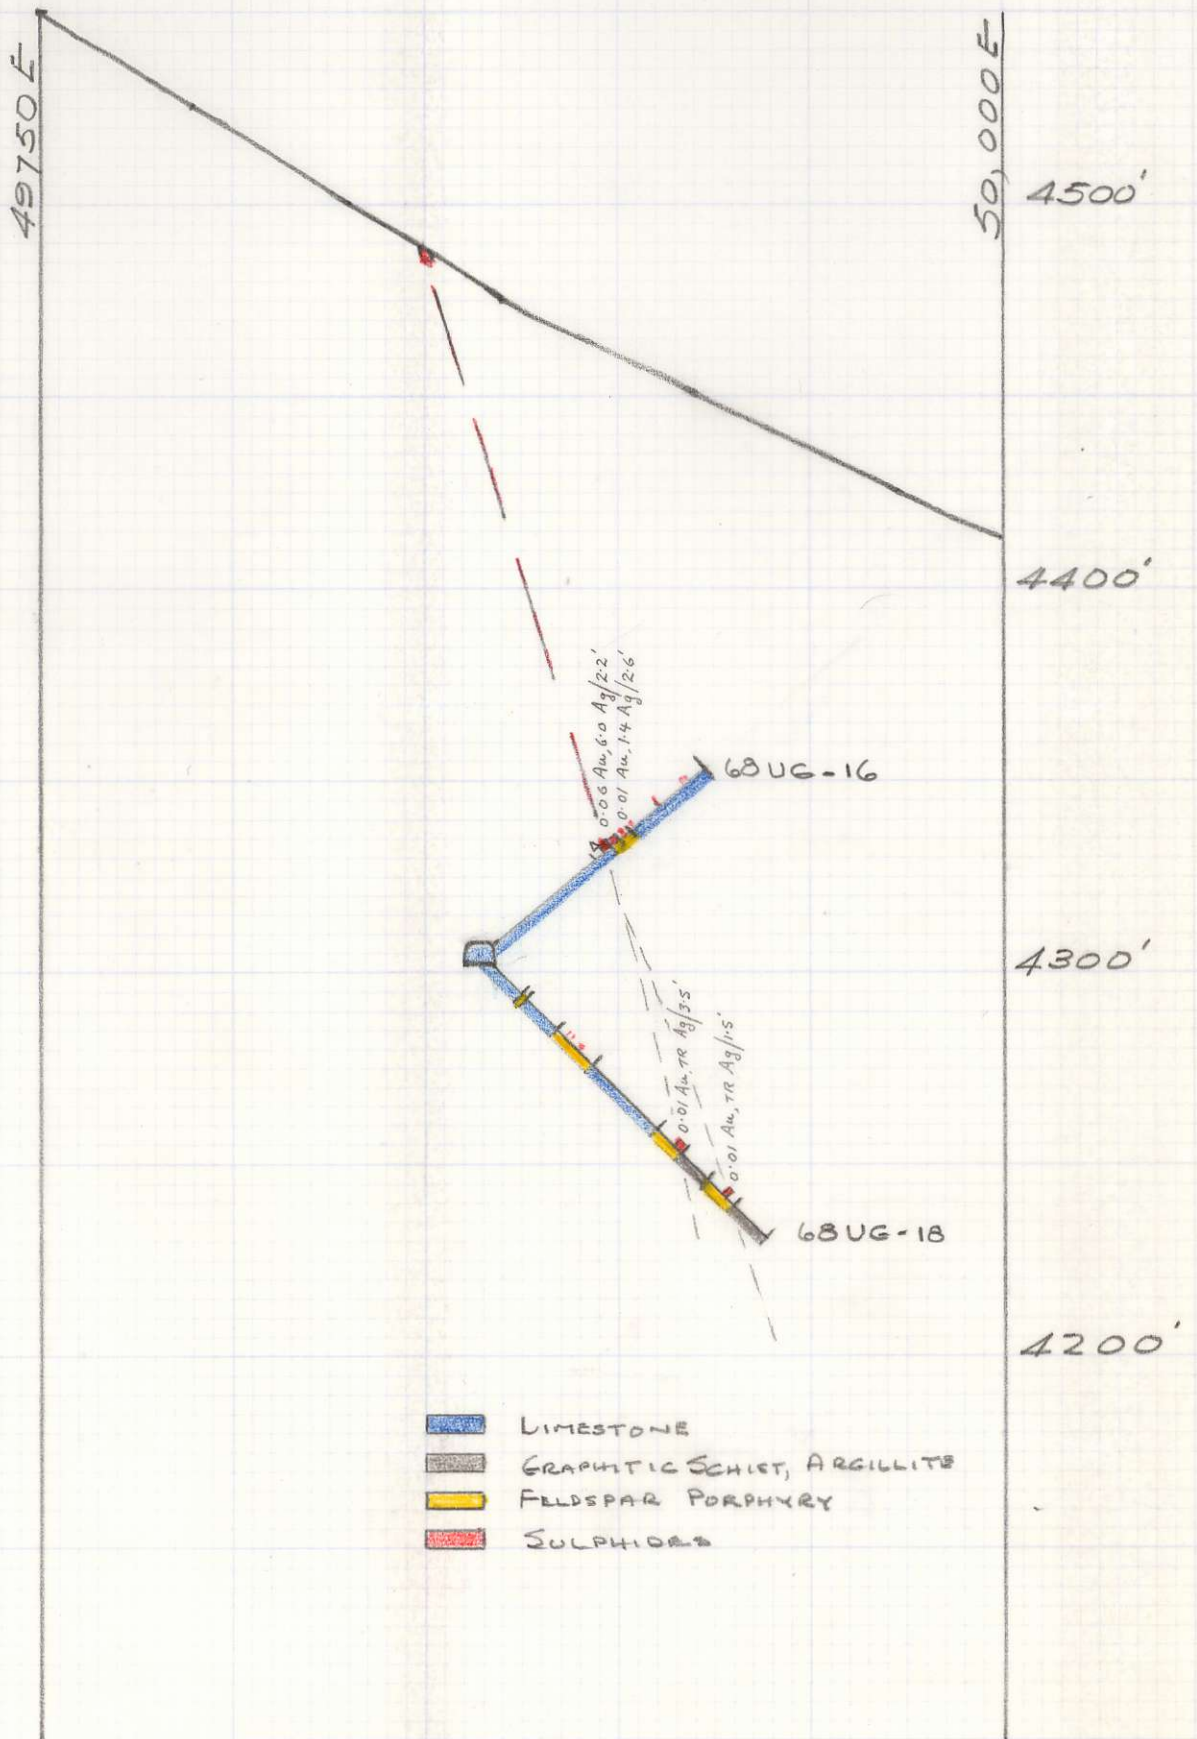

- LIMESTONE
- GRAPHITIC SCHIST, ARGILLITE
- FELDSPAR PORPHYRY
- SULPHIDES

SECTION 49,950N

SCALE: 1" = 50'

673190
Lustdust

- LIMESTONE
- GRAPHITIC SCHIST-ARGILLITE
- FELDSPAR PORPHYRY
- SULPHIDES

SECTION 49950N

1" = 50'

SECTION 49,950N

SCALE: 1" = 50'