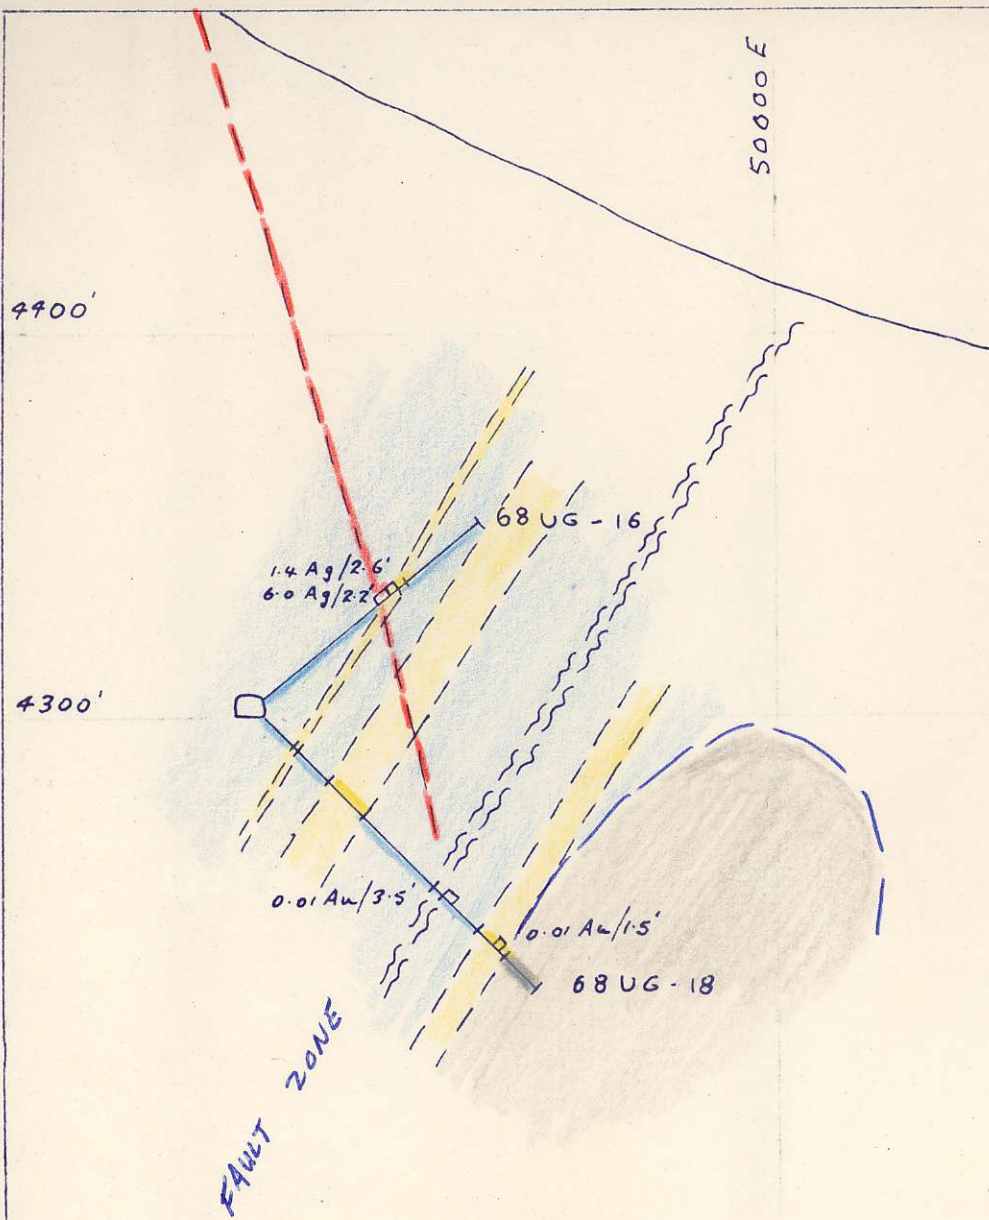

- LIMESTONE
- GRAPHITIC SCHIST, ARGILLITE
- FELDSPAR PORPHYRY
- SULPHIDES

SECTION 49,950N

SCALE: 1" = 50'

673190
Lustdust

- LIMESTONE
- GRAPHITIC SCHIST-ARGILLITE
- FELDSPAR PORPHYRY
- SULPHIDES

SECTION 49950N

1" = 50'

SECTION 49,950N

SCALE: 1" = 50'