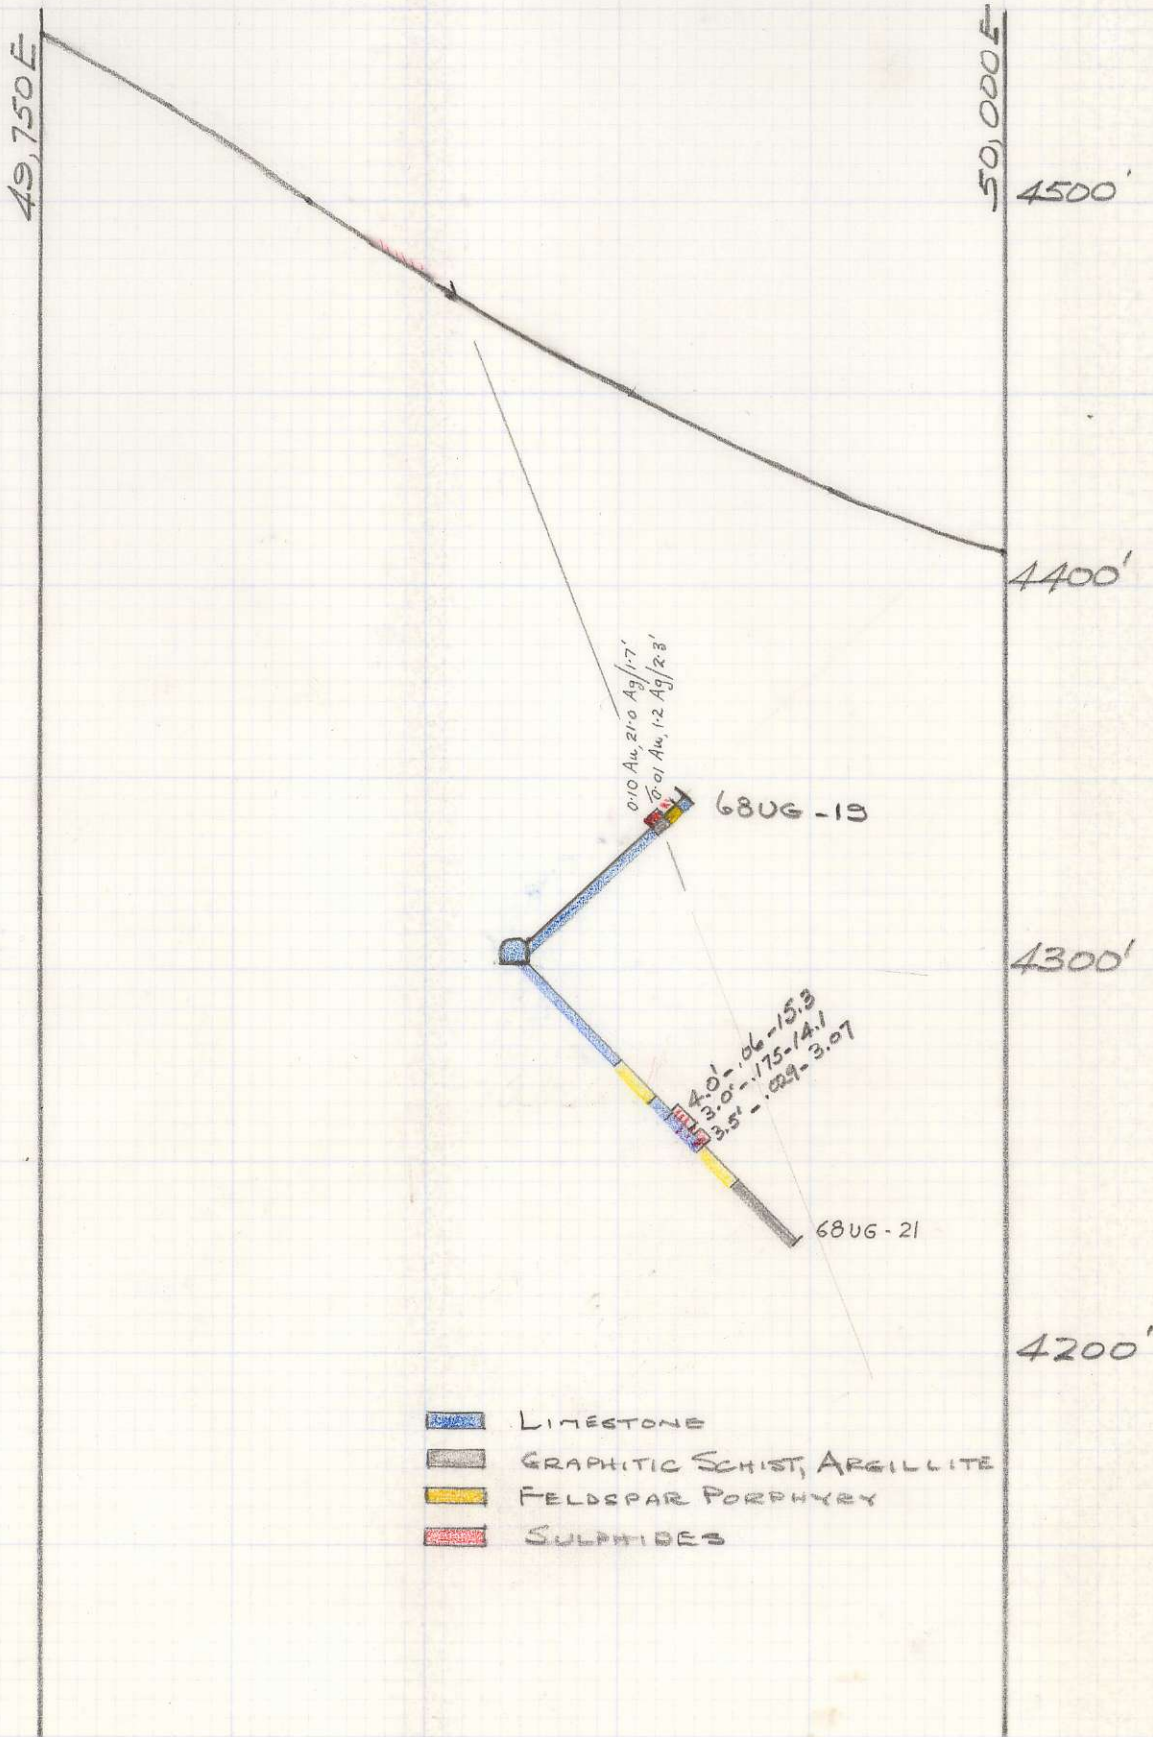

- LIMESTONE
- GRAPHITIC SCHIST, AMPHIBOLITE
- FELDSPAR PORPHYRY
- SULPHIDES

SECTION 49,900N

SCALE: 1" = 50'

673189

Lustdust

SECTION 49,900 N
 SCALE: 1" = 50'