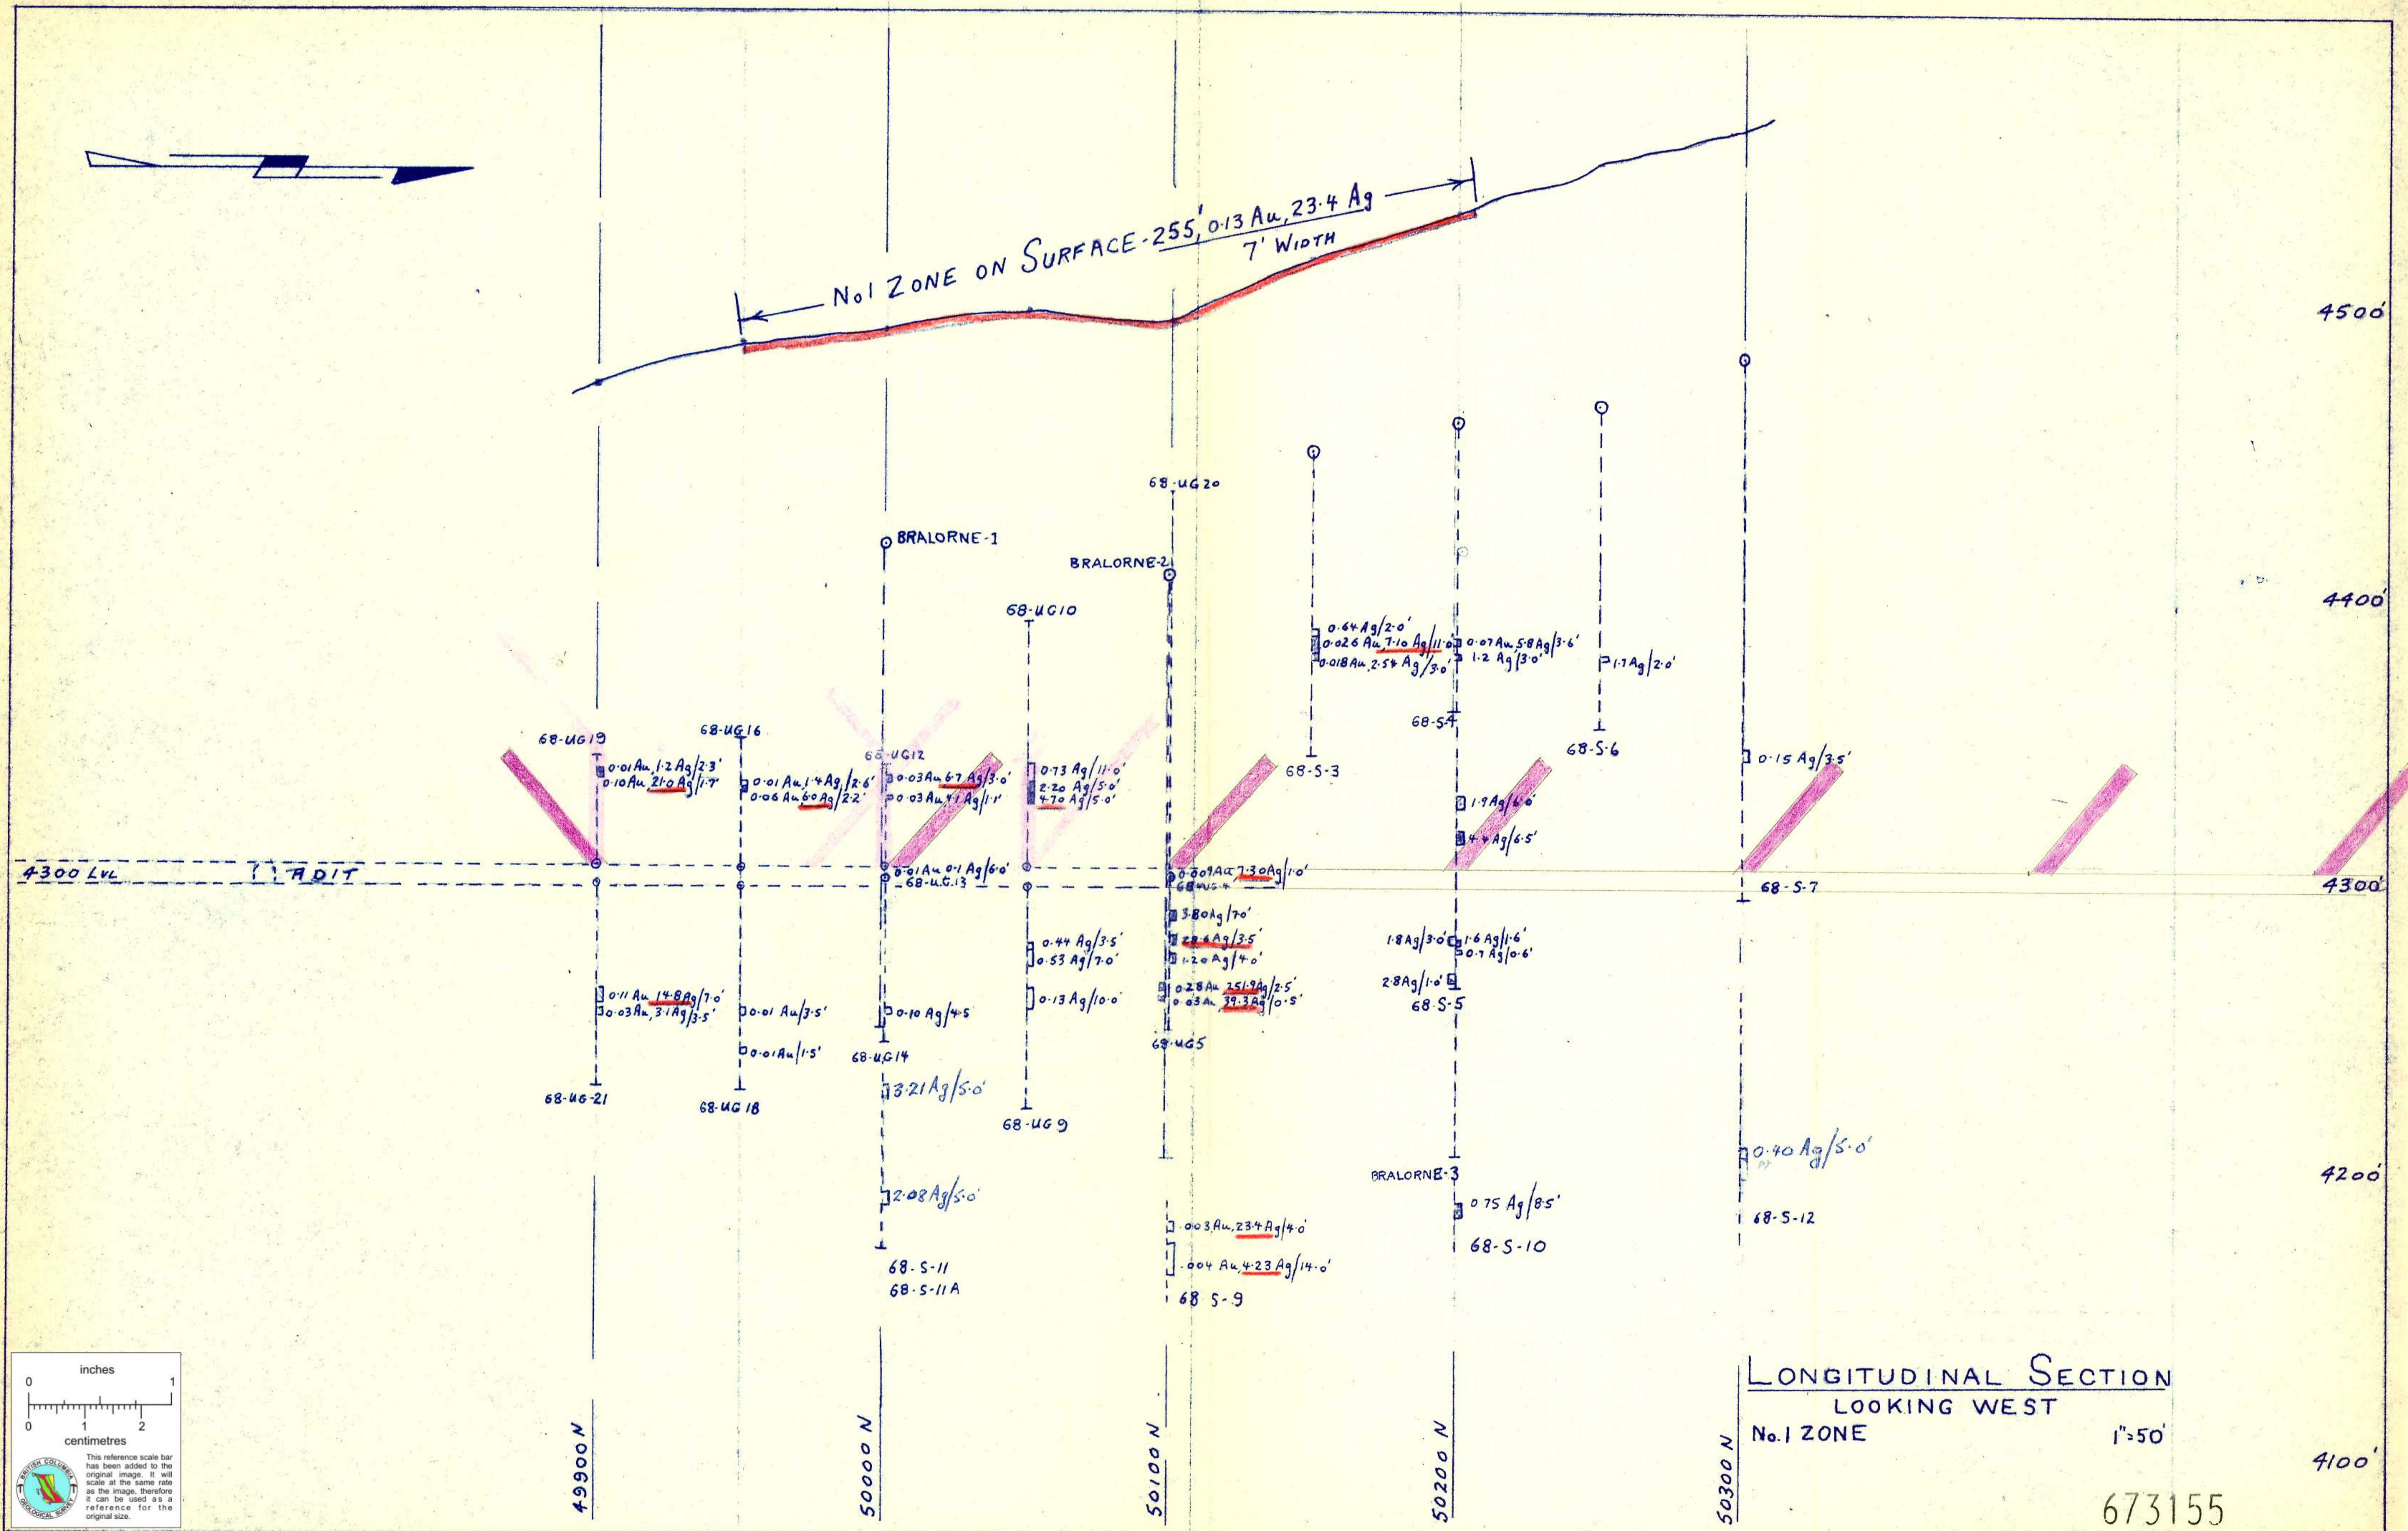

No.1 ZONE ON SURFACE - 255' 0.13 Au, 23.4 Ag
7' WIDTH

LONGITUDINAL SECTION
LOOKING WEST
No.1 ZONE 1"=50'

673155