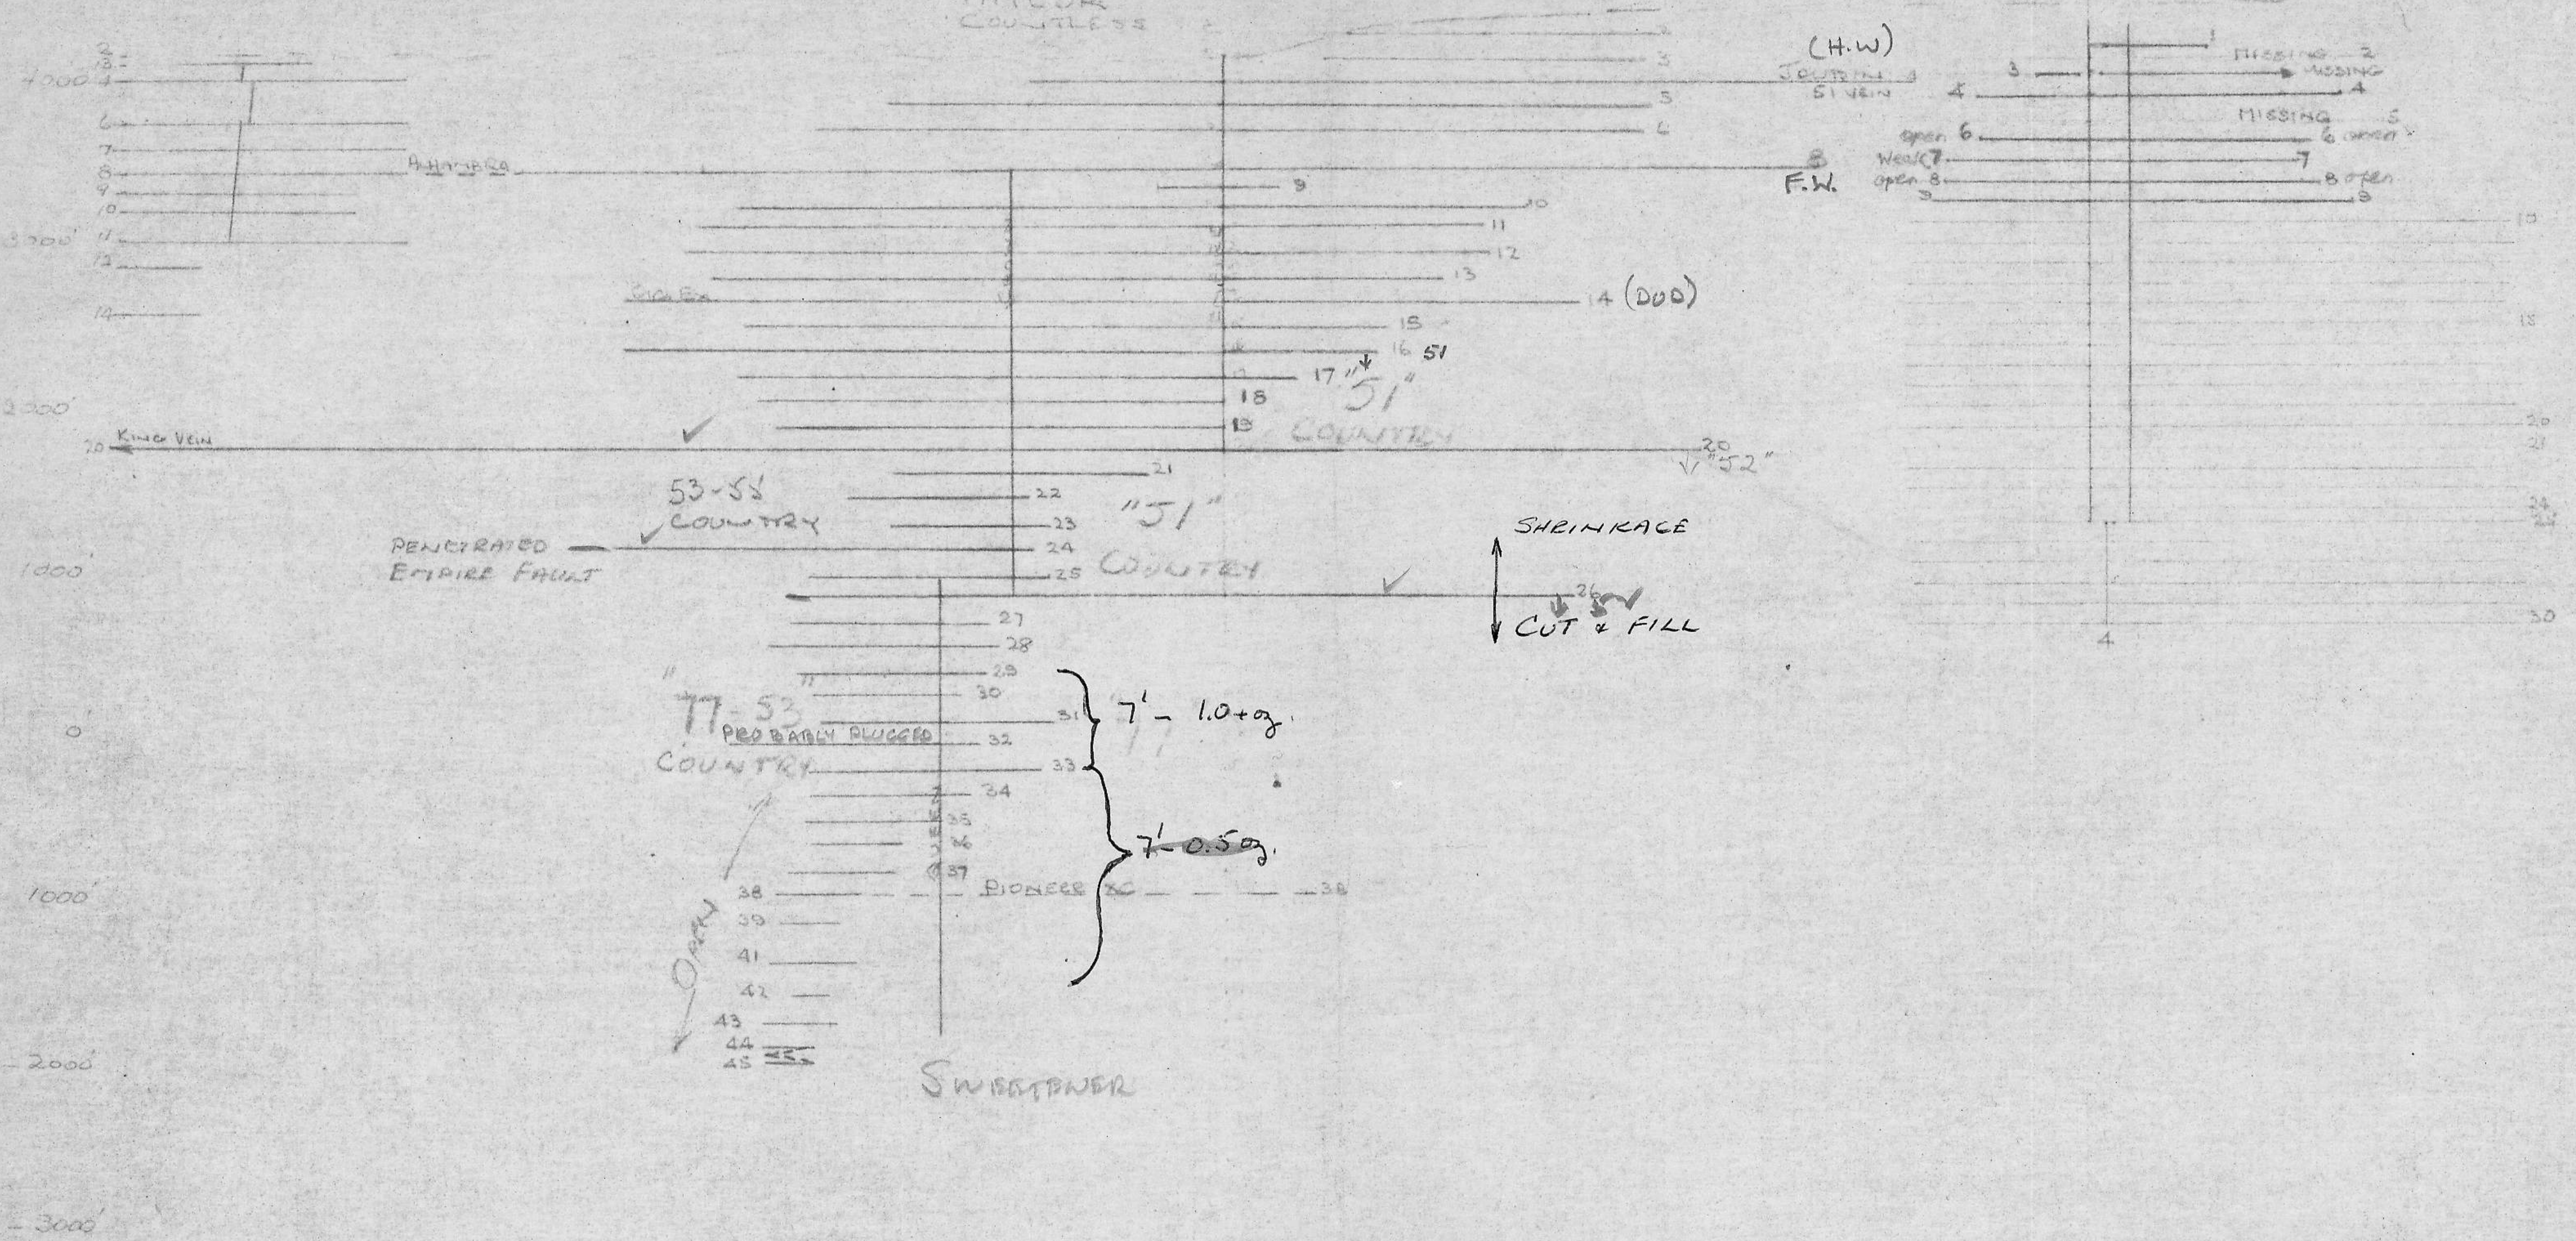

5000

5000

5000

KING VEIN
(ALSO SHIRT, ANIMABEA
803)

DEALORNE
77(53)
51(55)
TAYLOR
COUNTLESS

PIONEER
3 2 MAIN, 27

PENETRATED
EMPIRE FAULT

53-55
COUNTRY

"51"

SINKHOLE

CUT & FILL

"77-53"
PROBABLY PLUGGED
COUNTRY

7' - 1.0 + 0.5

7' - 0.50

SWEEPNER

LONG SECTION II TO CADWALLADER SHEAR