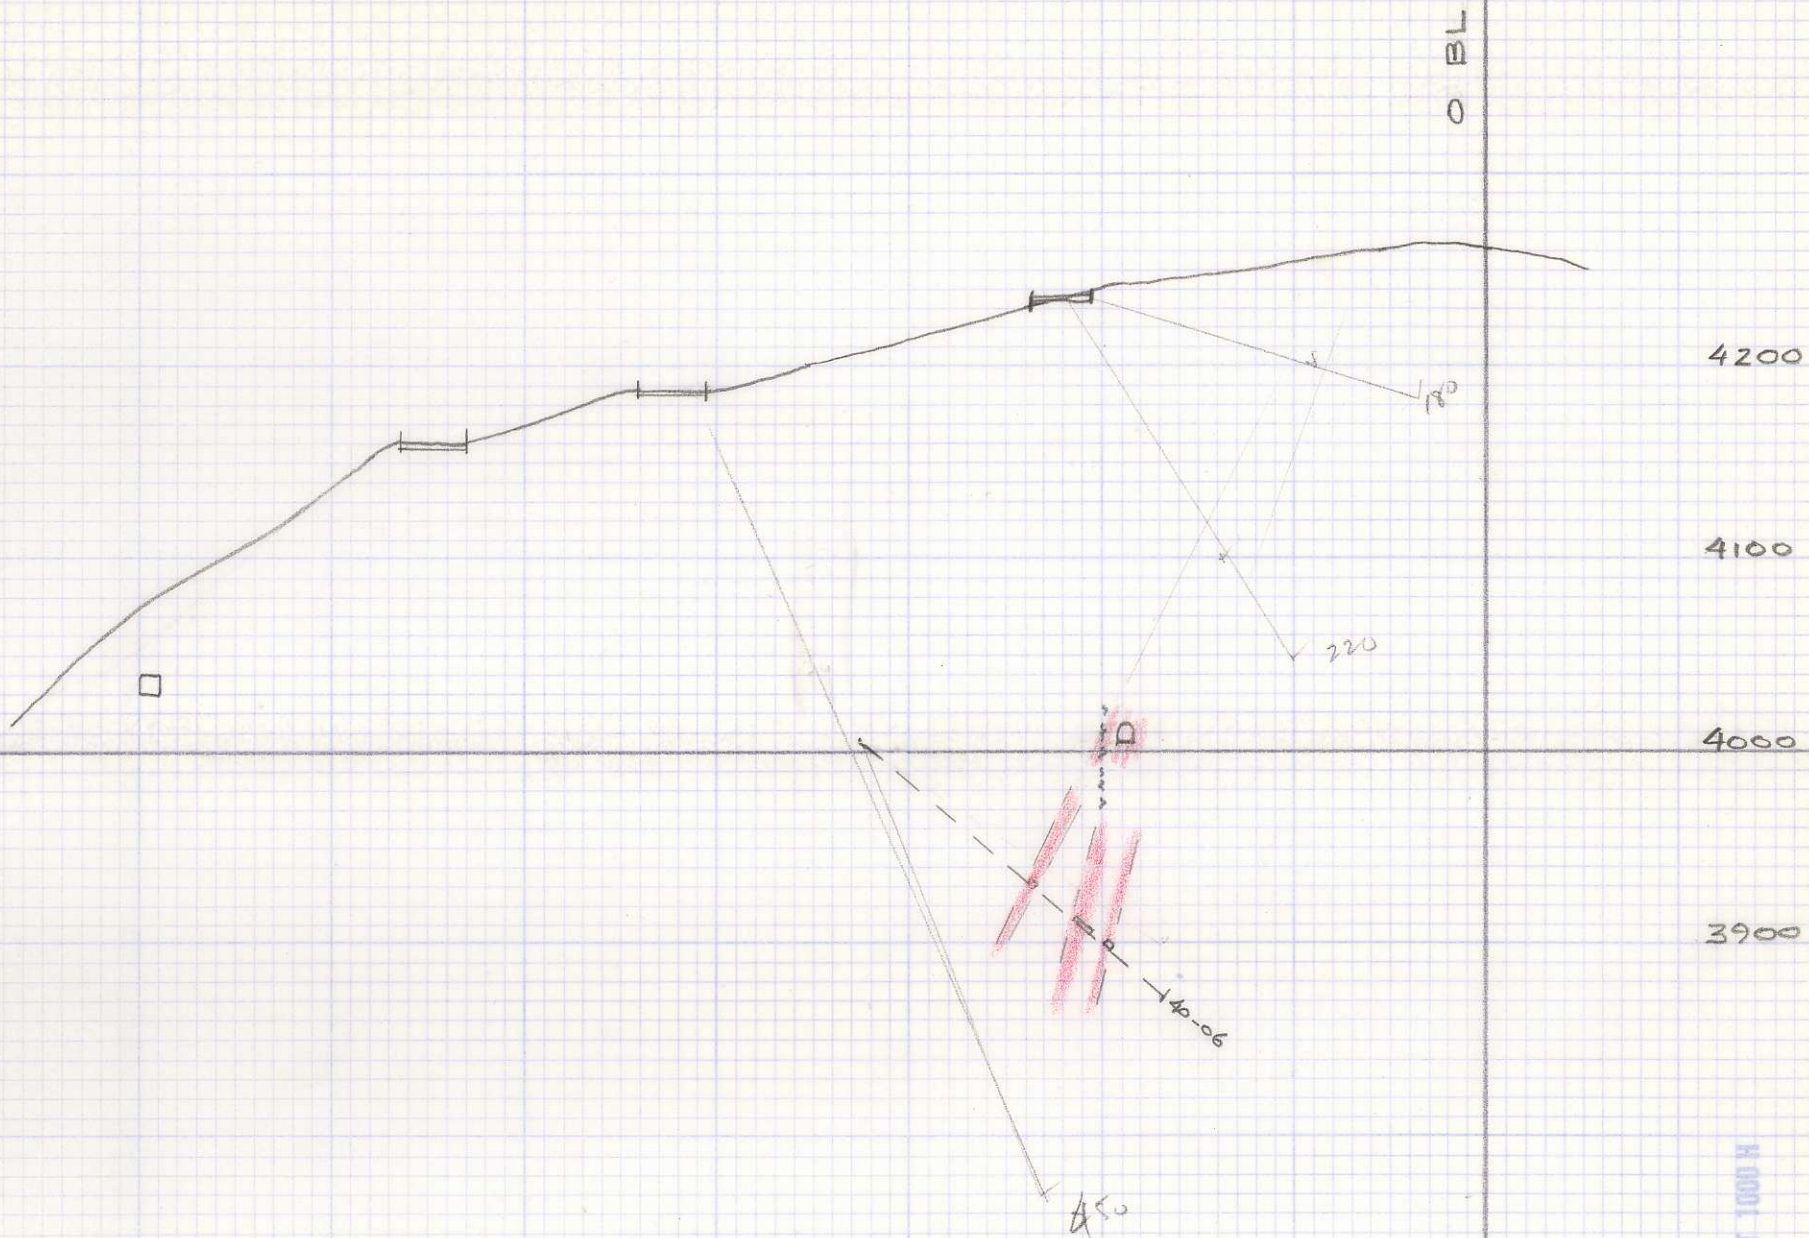

600

EMPIRE MERCURY  
SECTION  
6+00N  
1" = 100'

PRINTED IN CLEARPRINT 1000 H

0 BL

4200

4100

4000

3900

EMPIRE MERCURY  
SECTION  
7+00 H  
1" = 100'

PRINTED IN CLEARPRINT 1000 H

EMPIRE MERCURY  
SECTION  
8+00 N  
1" = 100'

PRINTED IN CLEARPRINT 1000 H

EMPIRE MERCURY  
 SECTION  
 9+00N  
 1" = 100'

EMPIRE MERCURY  
SECTION  
10+00N  
1" = 100'