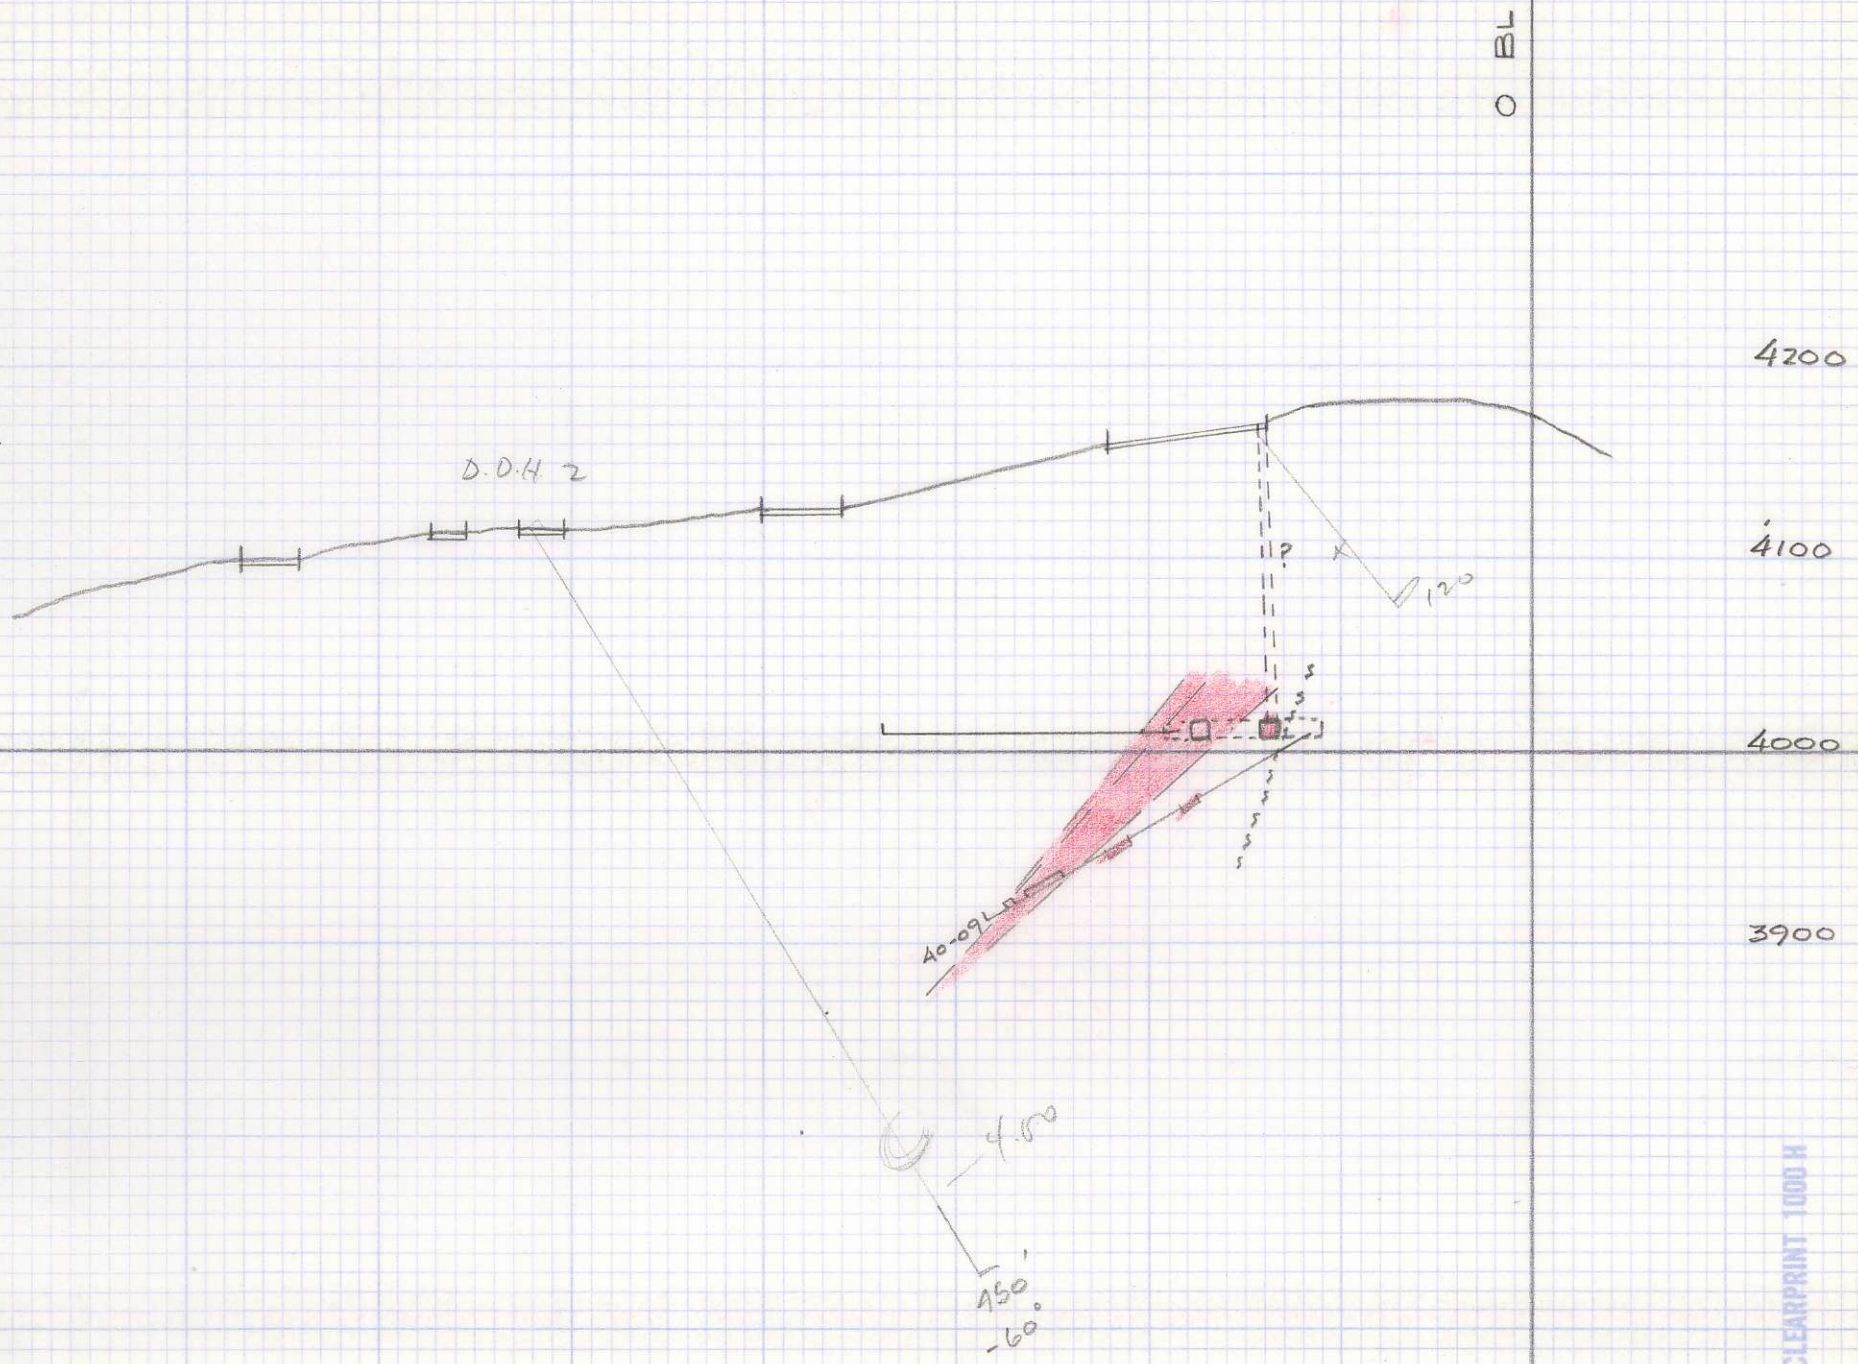

0 BL

4200

4100

4000

3900

Manitou 92J/15

672997

MAIN ZONE  
EMPIRE MERCURY

600

EMPIRE MERCURY  
SECTION  
6+00N  
1" = 100'

PRINTED IN CLEARPRINT 1000 H

0 BL

4200

4100

4000

3900

EMPIRE MERCURY  
SECTION  
7+00 H  
1" = 100'

PRINTED IN CLEARPRINT 1000 H

EMPIRE MERCURY  
SECTION  
8+00 N  
1" = 100'

PRINTED IN CLEARPRINT 1000 H

EMPIRE MERCURY  
 SECTION  
 9+00N  
 1" = 100'

EMPIRE MERCURY  
SECTION  
10+00N  
1" = 100'