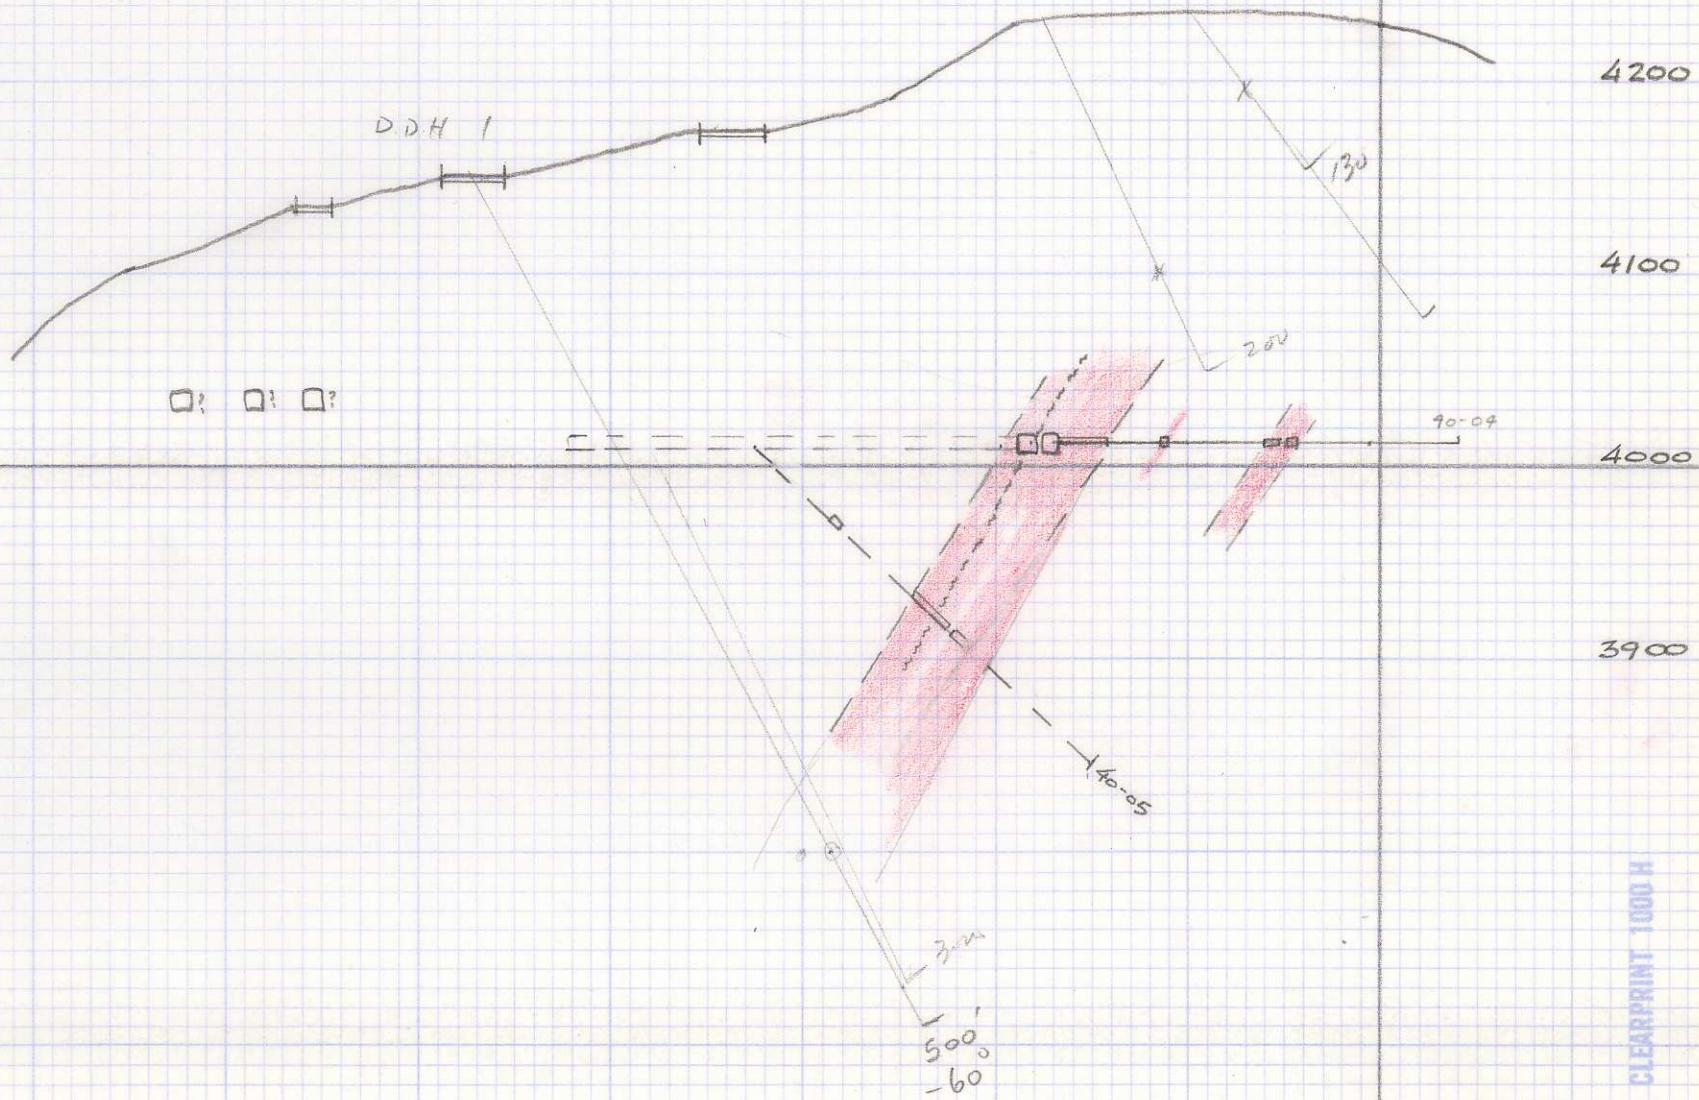

0 BL

4200

4100

4000

3900

Manitou 92J/15

672997

MAIN ZONE  
EMPIRE MERCURY

600

EMPIRE MERCURY  
SECTION  
6+00N  
1" = 100'

PRINTED IN CLEARPRINT 1000 H

0 BL

4200

4100

4000

3900

EMPIRE MERCURY  
SECTION  
7+00 H  
1" = 100'

PRINTED IN CLEARPRINT 1000 H

EMPIRE MERCURY  
SECTION  
8+00 N  
1" = 100'

PRINTED IN CLEARPRINT 1000 H

EMPIRE MERCURY  
 SECTION  
 9+00N  
 1" = 100'

EMPIRE MERCURY  
SECTION  
10+00N  
1" = 100'

PRINTED IN CLEARPRINT 1000 N