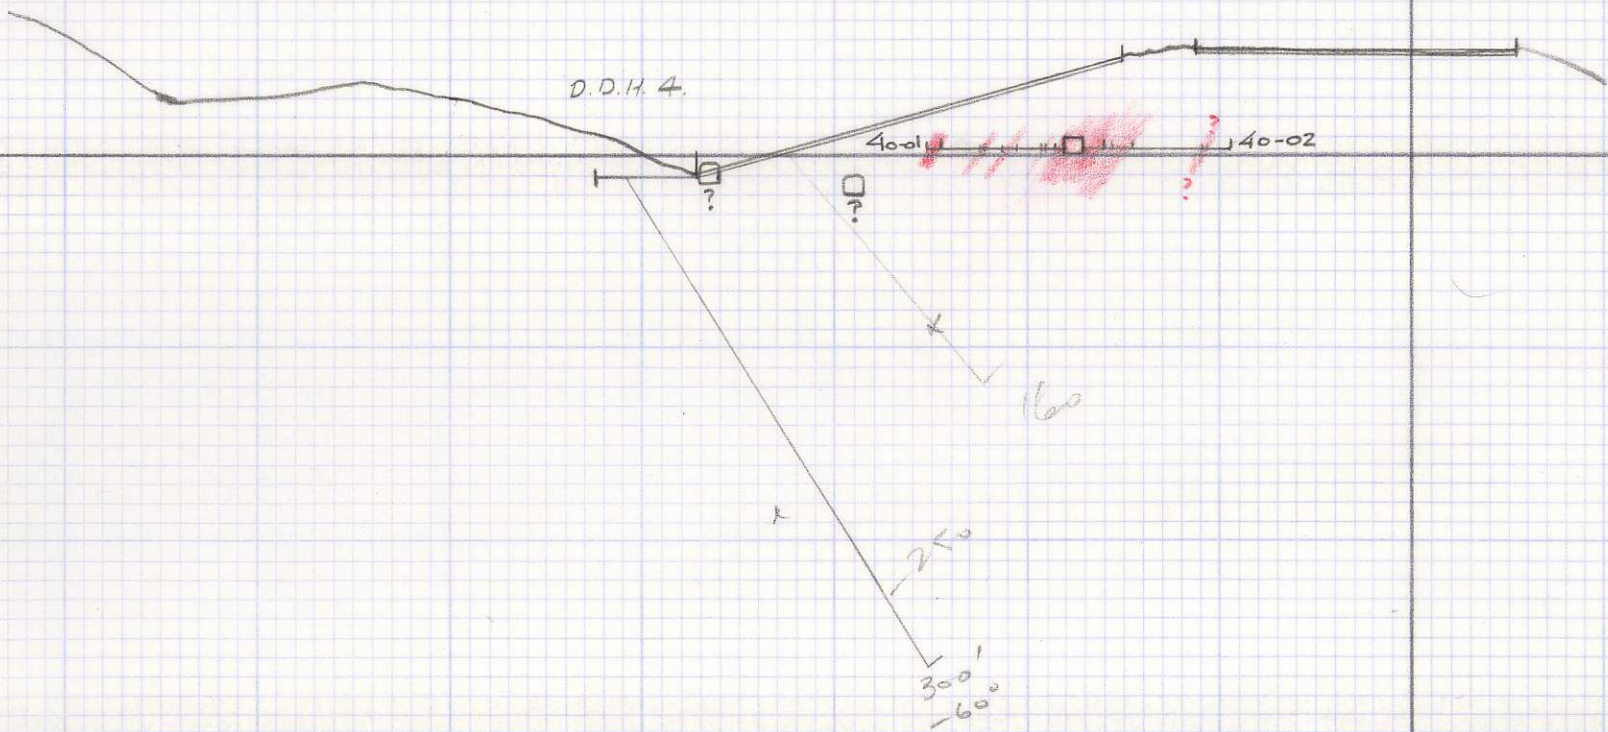

D.D.H. 4.

4001

40-02

?

D.D.H.

160

250

300'

600

EMPIRE MERCURY  
SECTION  
6+00N  
1" = 100'

PRINTED IN CLEARPRINT 1000 H

0 BL

4200

4100

4000

3900

EMPIRE MERCURY  
SECTION  
7+00 H  
1" = 100'

PRINTED IN CLEARPRINT 1000 H

EMPIRE MERCURY  
SECTION  
8+00 N  
1" = 100'

PRINTED IN CLEARPRINT 1000 H

EMPIRE MERCURY  
 SECTION  
 9+00N  
 1" = 100'

EMPIRE MERCURY  
SECTION  
10+00N  
1" = 100'