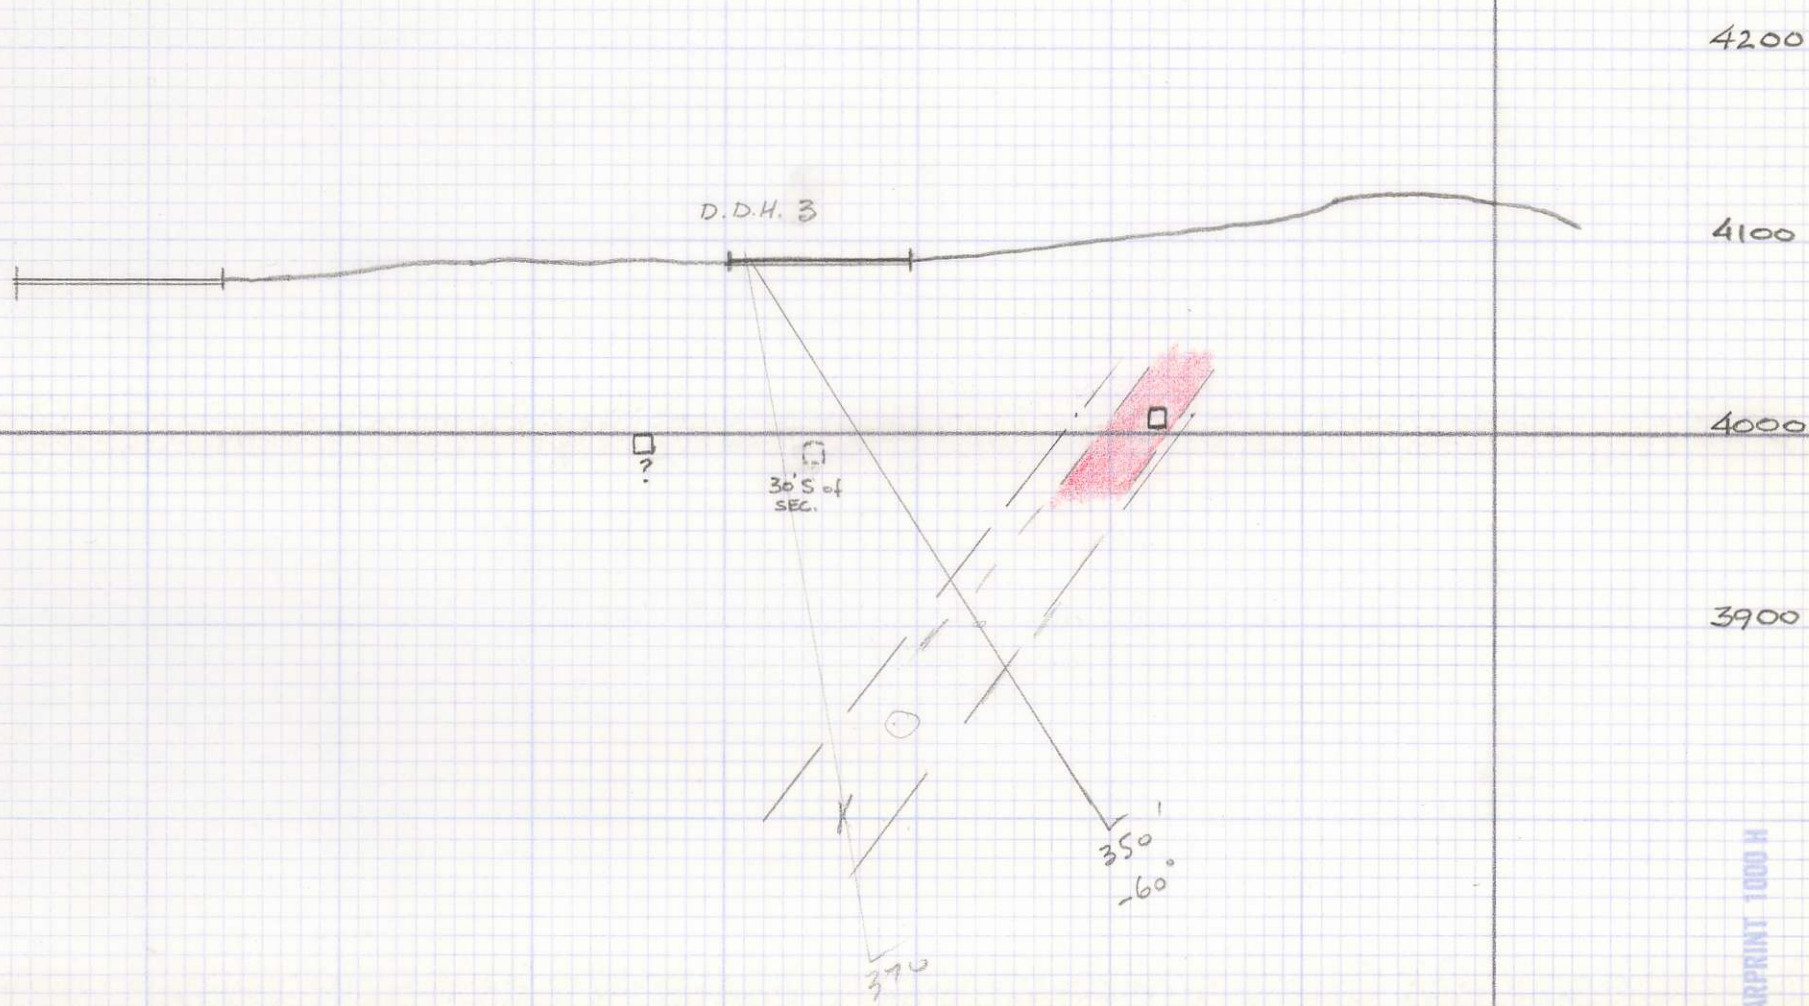

600

EMPIRE MERCURY  
SECTION  
6+00N  
1" = 100'

PRINTED IN CLEARPRINT 1000 H

0 BL

4200

4100

4000

3900

EMPIRE MERCURY  
SECTION  
7+00 H  
1" = 100'

PRINTED IN CLEARPRINT 1000 H

EMPIRE MERCURY  
SECTION  
8+00 N  
1" = 100'

PRINTED IN CLEARPRINT 1000 H

EMPIRE MERCURY  
 SECTION  
 9+00N  
 1" = 100'

EMPIRE MERCURY  
SECTION  
10+00N  
1" = 100'