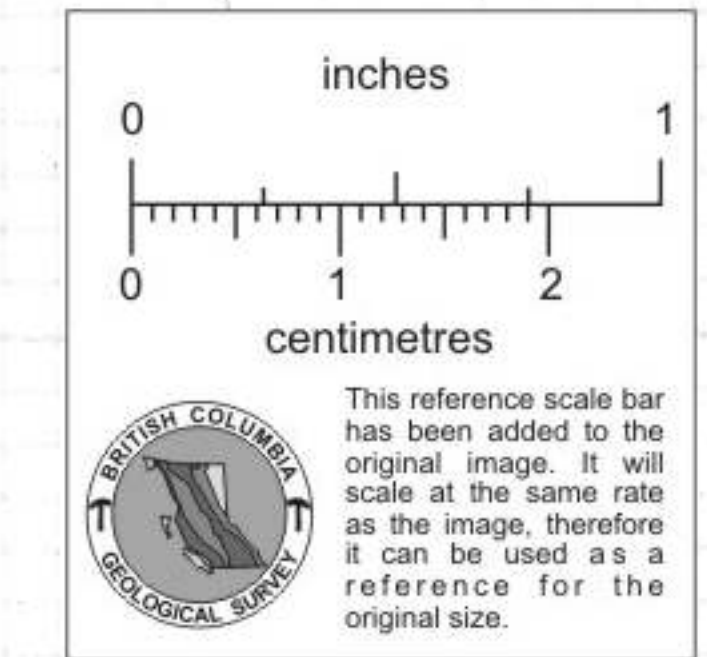

UNDER-GROUND SAMPLES

Sample No	Width	% Fe	% S
36862	10'		
36861	10'		
36860	10'		
36859	10'		
36858	6'		
36857	6'		
36856	7'		

MITSUI & CO., LTD.

MAP of LUCKY SIX IRON PROSPECT
BAMFIELD, VANCOUVER ISLAND, B.C.
SCALE: 1"=100' MARCH, 1970.