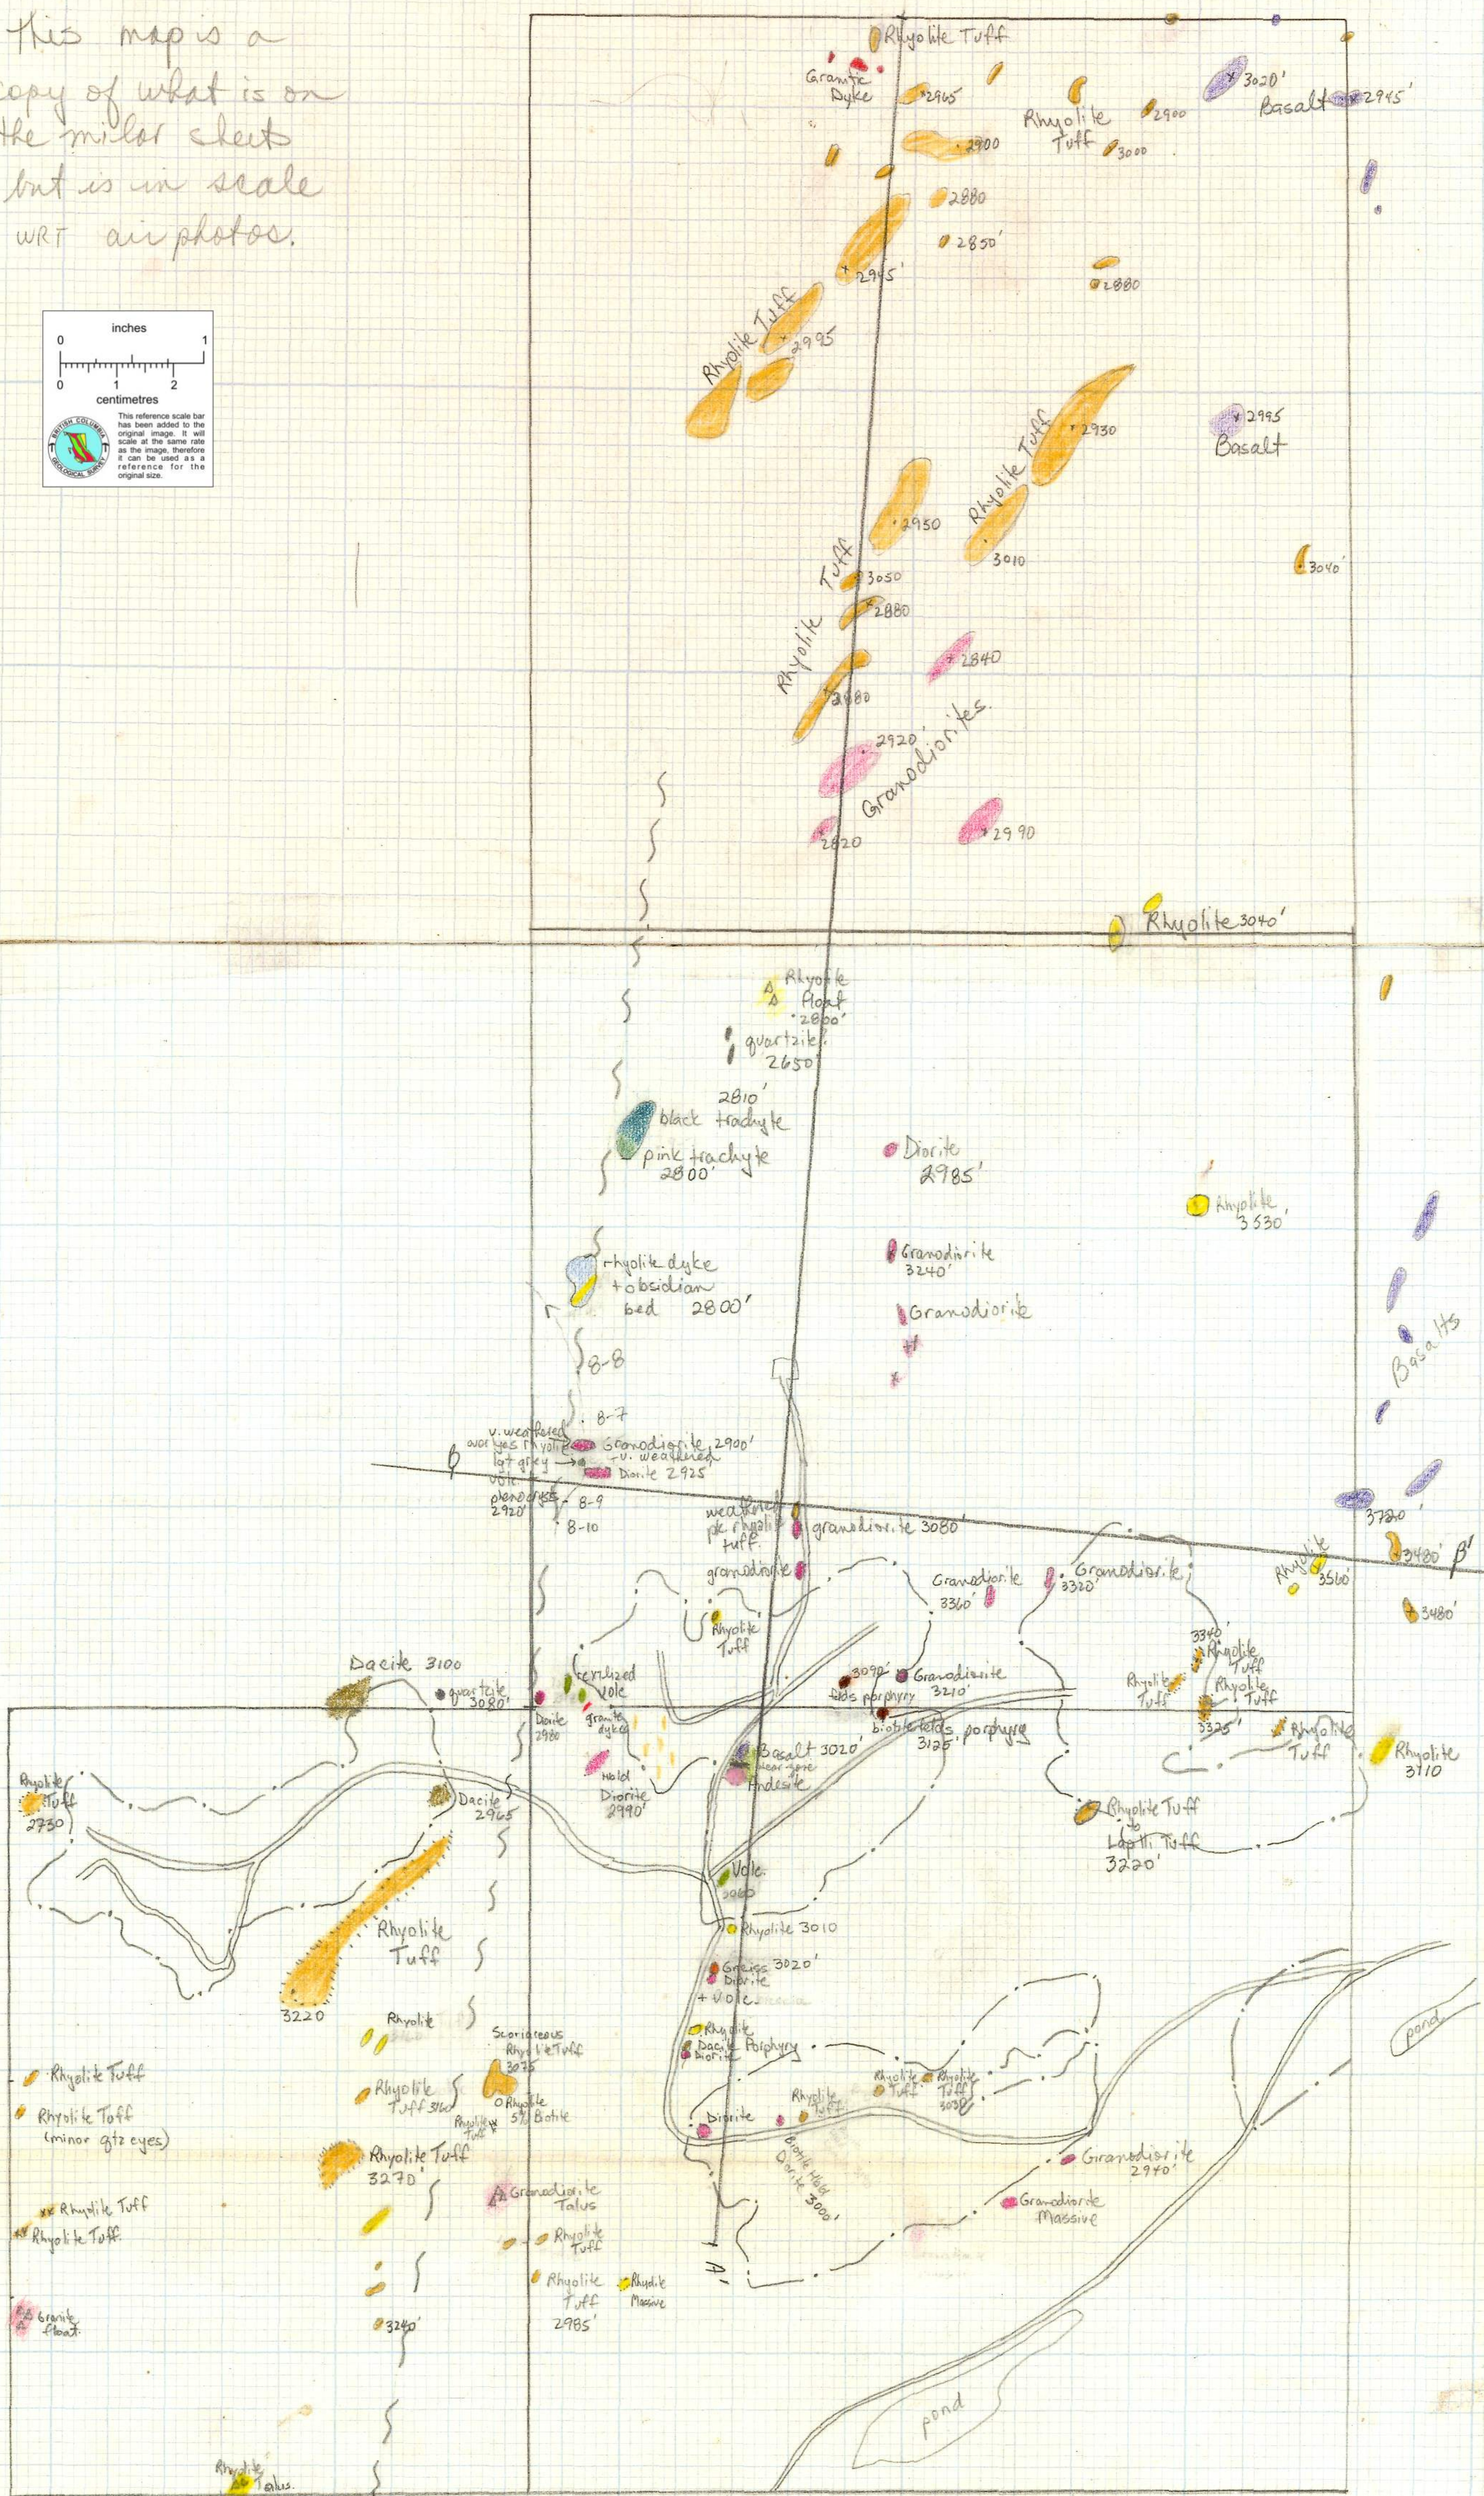

This map is a copy of what is on the milor sheet but is in scale WRT air photos.

GREER Claim Group
scale: 1:15,840

Legend

Tertiary

- Rhyolite
- Rhyolite Tuff
- Rhyolite Dike
- Dacite (+ Dacite Porphyry)
- Trachyte

Cretaceous

- Granite Dike
- Granodiorite
- Diorite
- Biotite Hld Diorite
- Quartzite
- Feldspar Porphyry

Jurassic

- Basalt
- Andesite
- Obsidian Bed