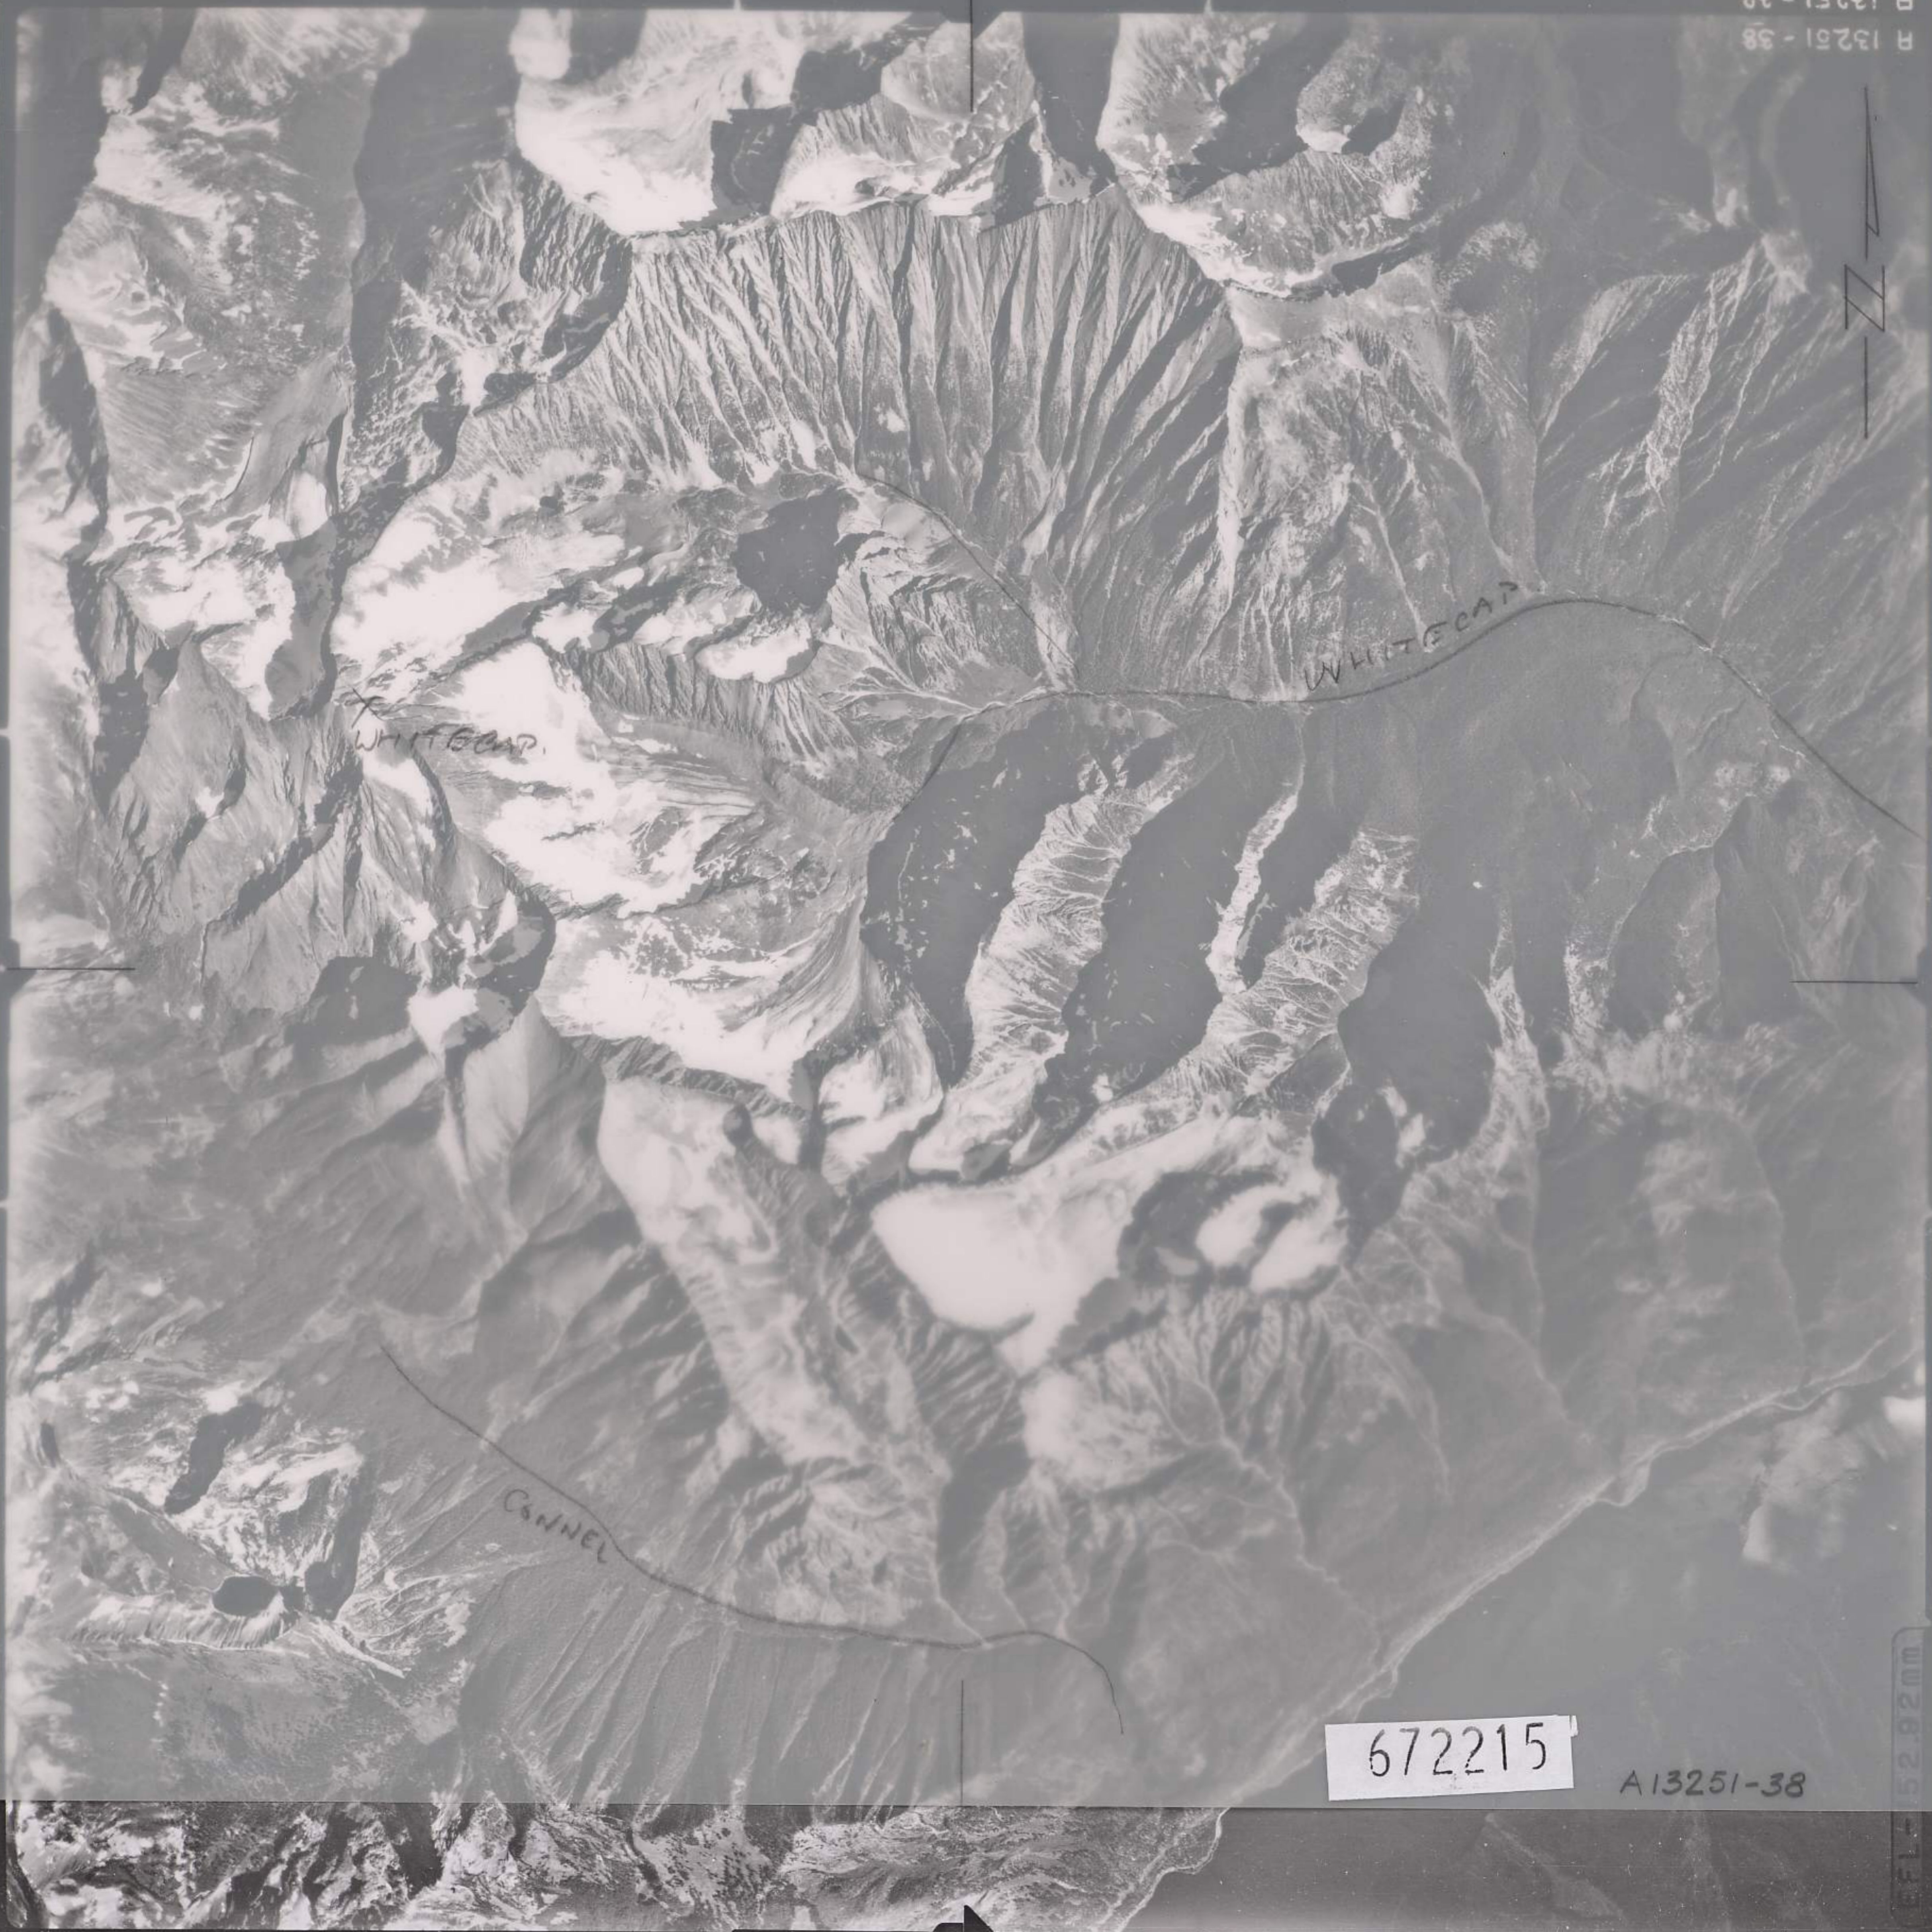

H 13251 - 38  
H 13251 - 38

WHITECAP

WHITECAP

CANNEL

672215

A13251-38

52.92mm