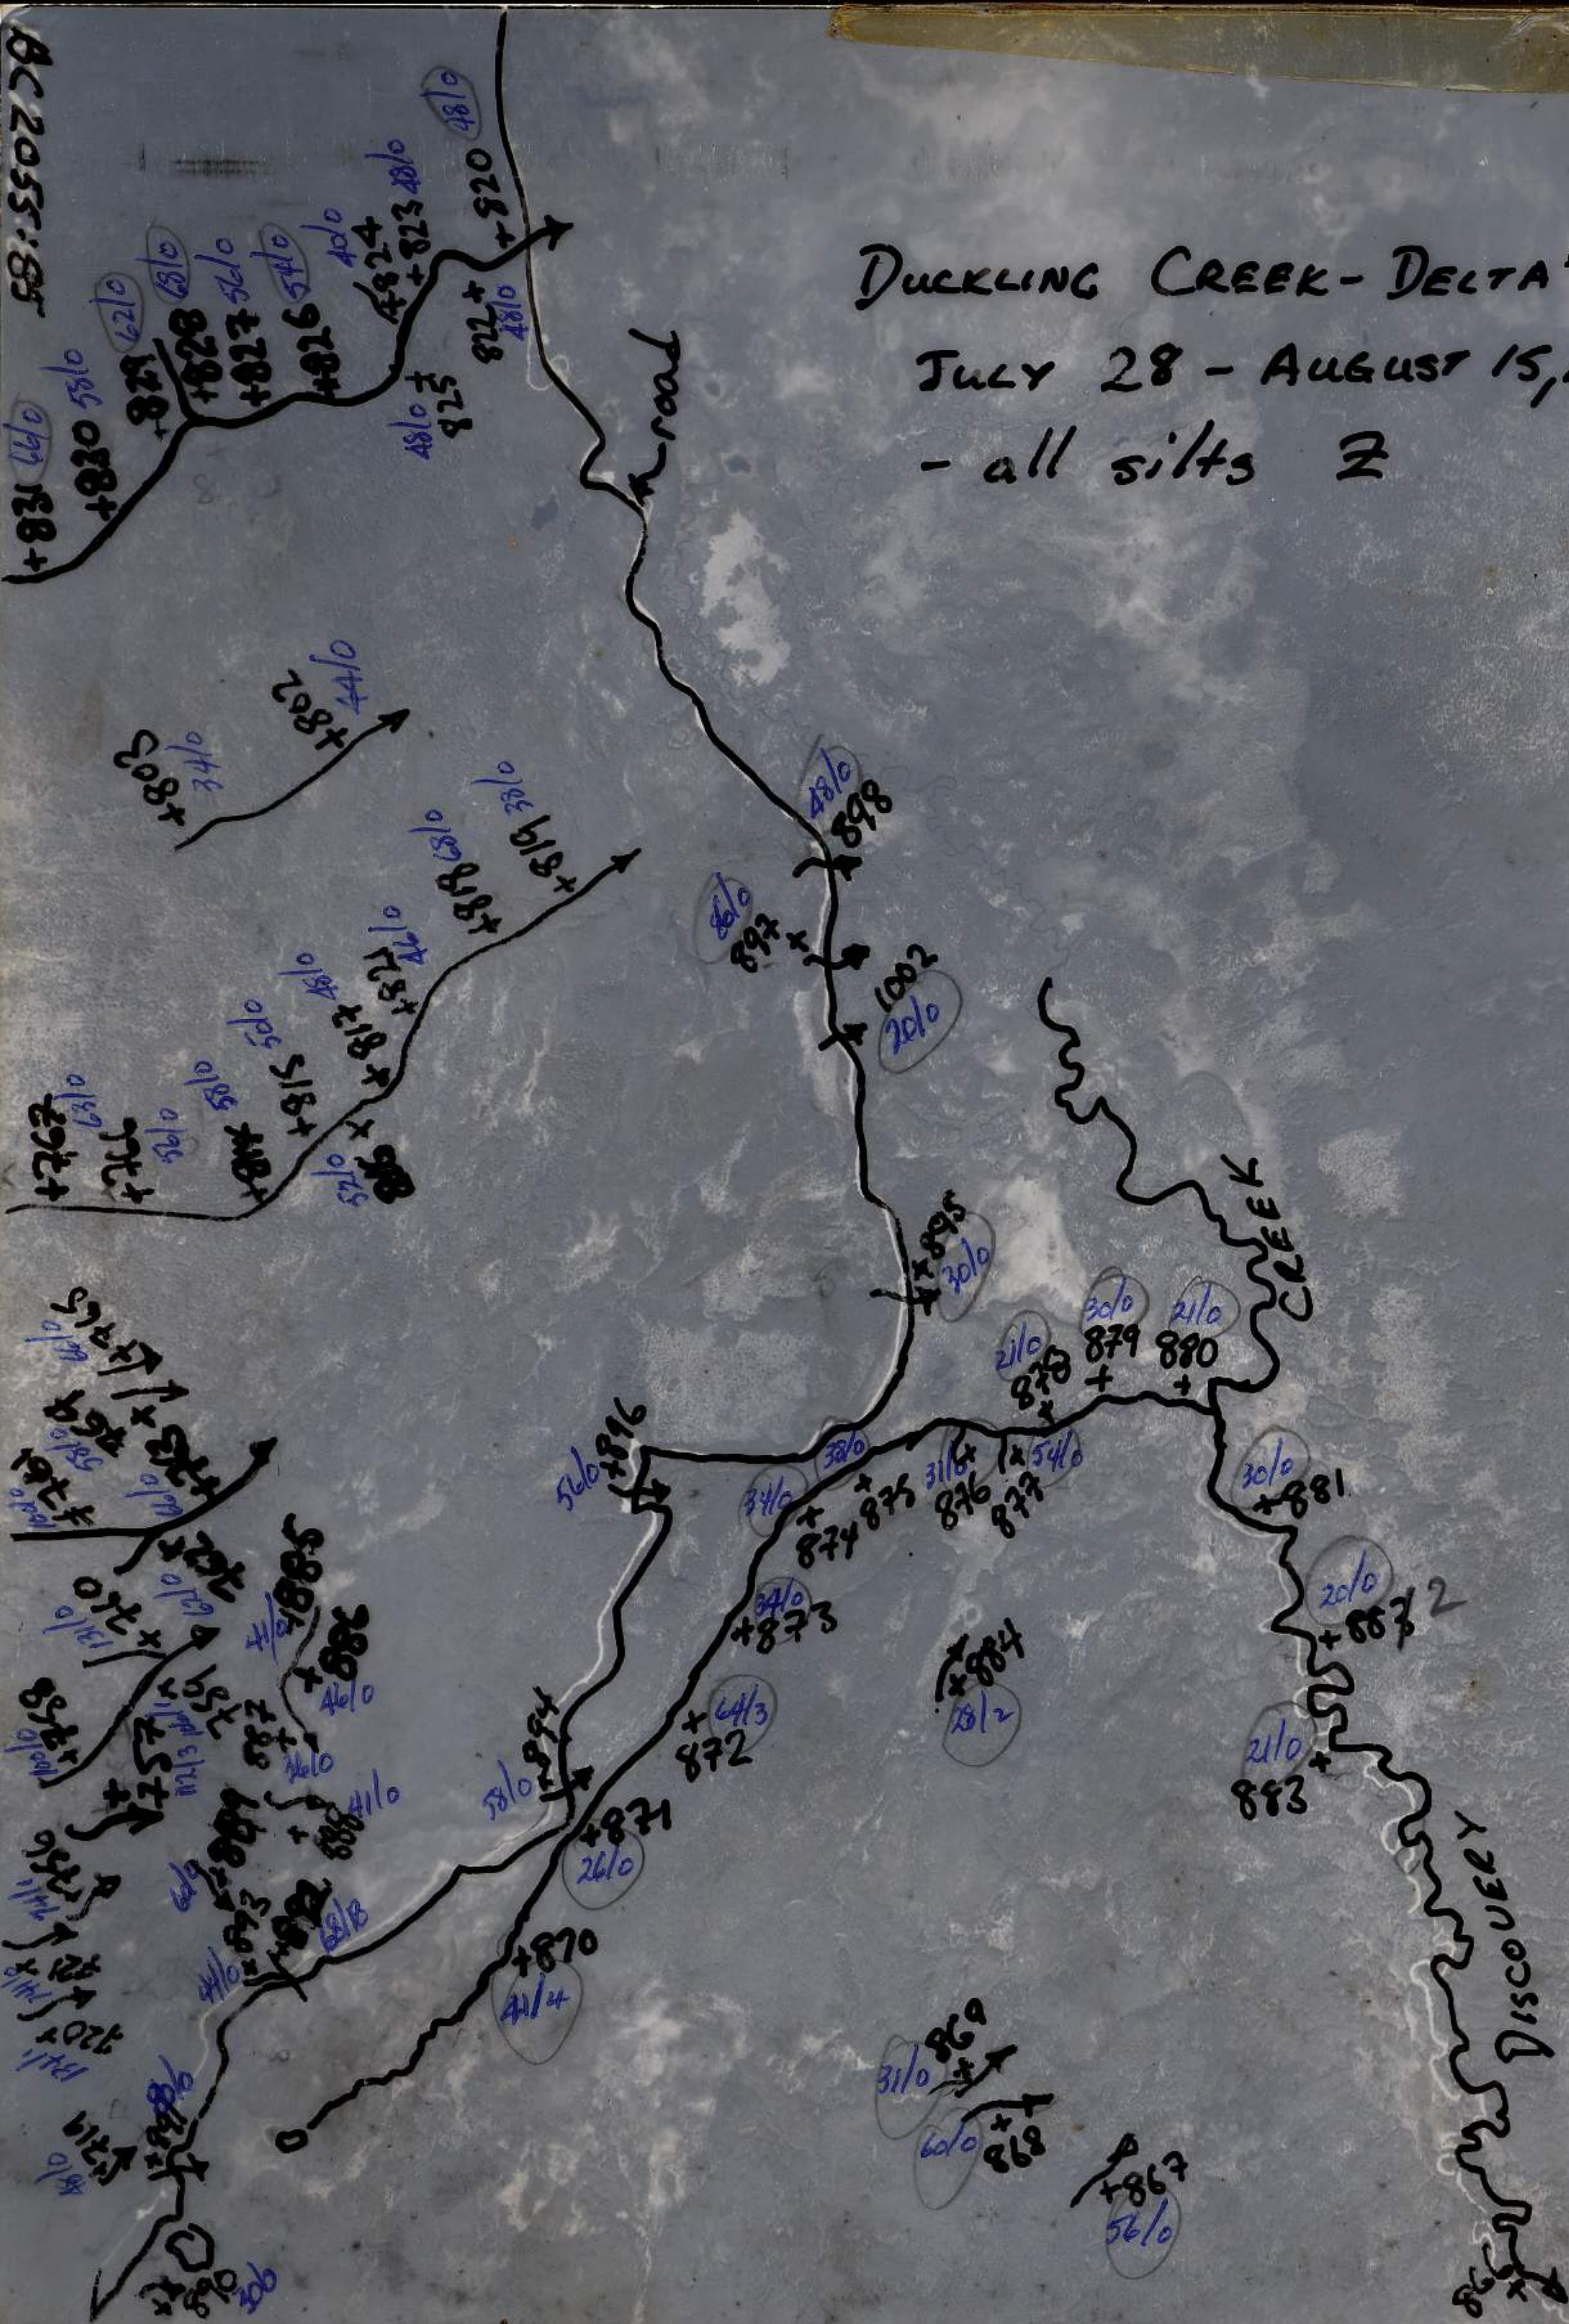

BC 2055:85

DUCKLING CREEK-DELTA #6

JULY 28 - AUGUST 15, 1970

- all silts 2

672154

DVL