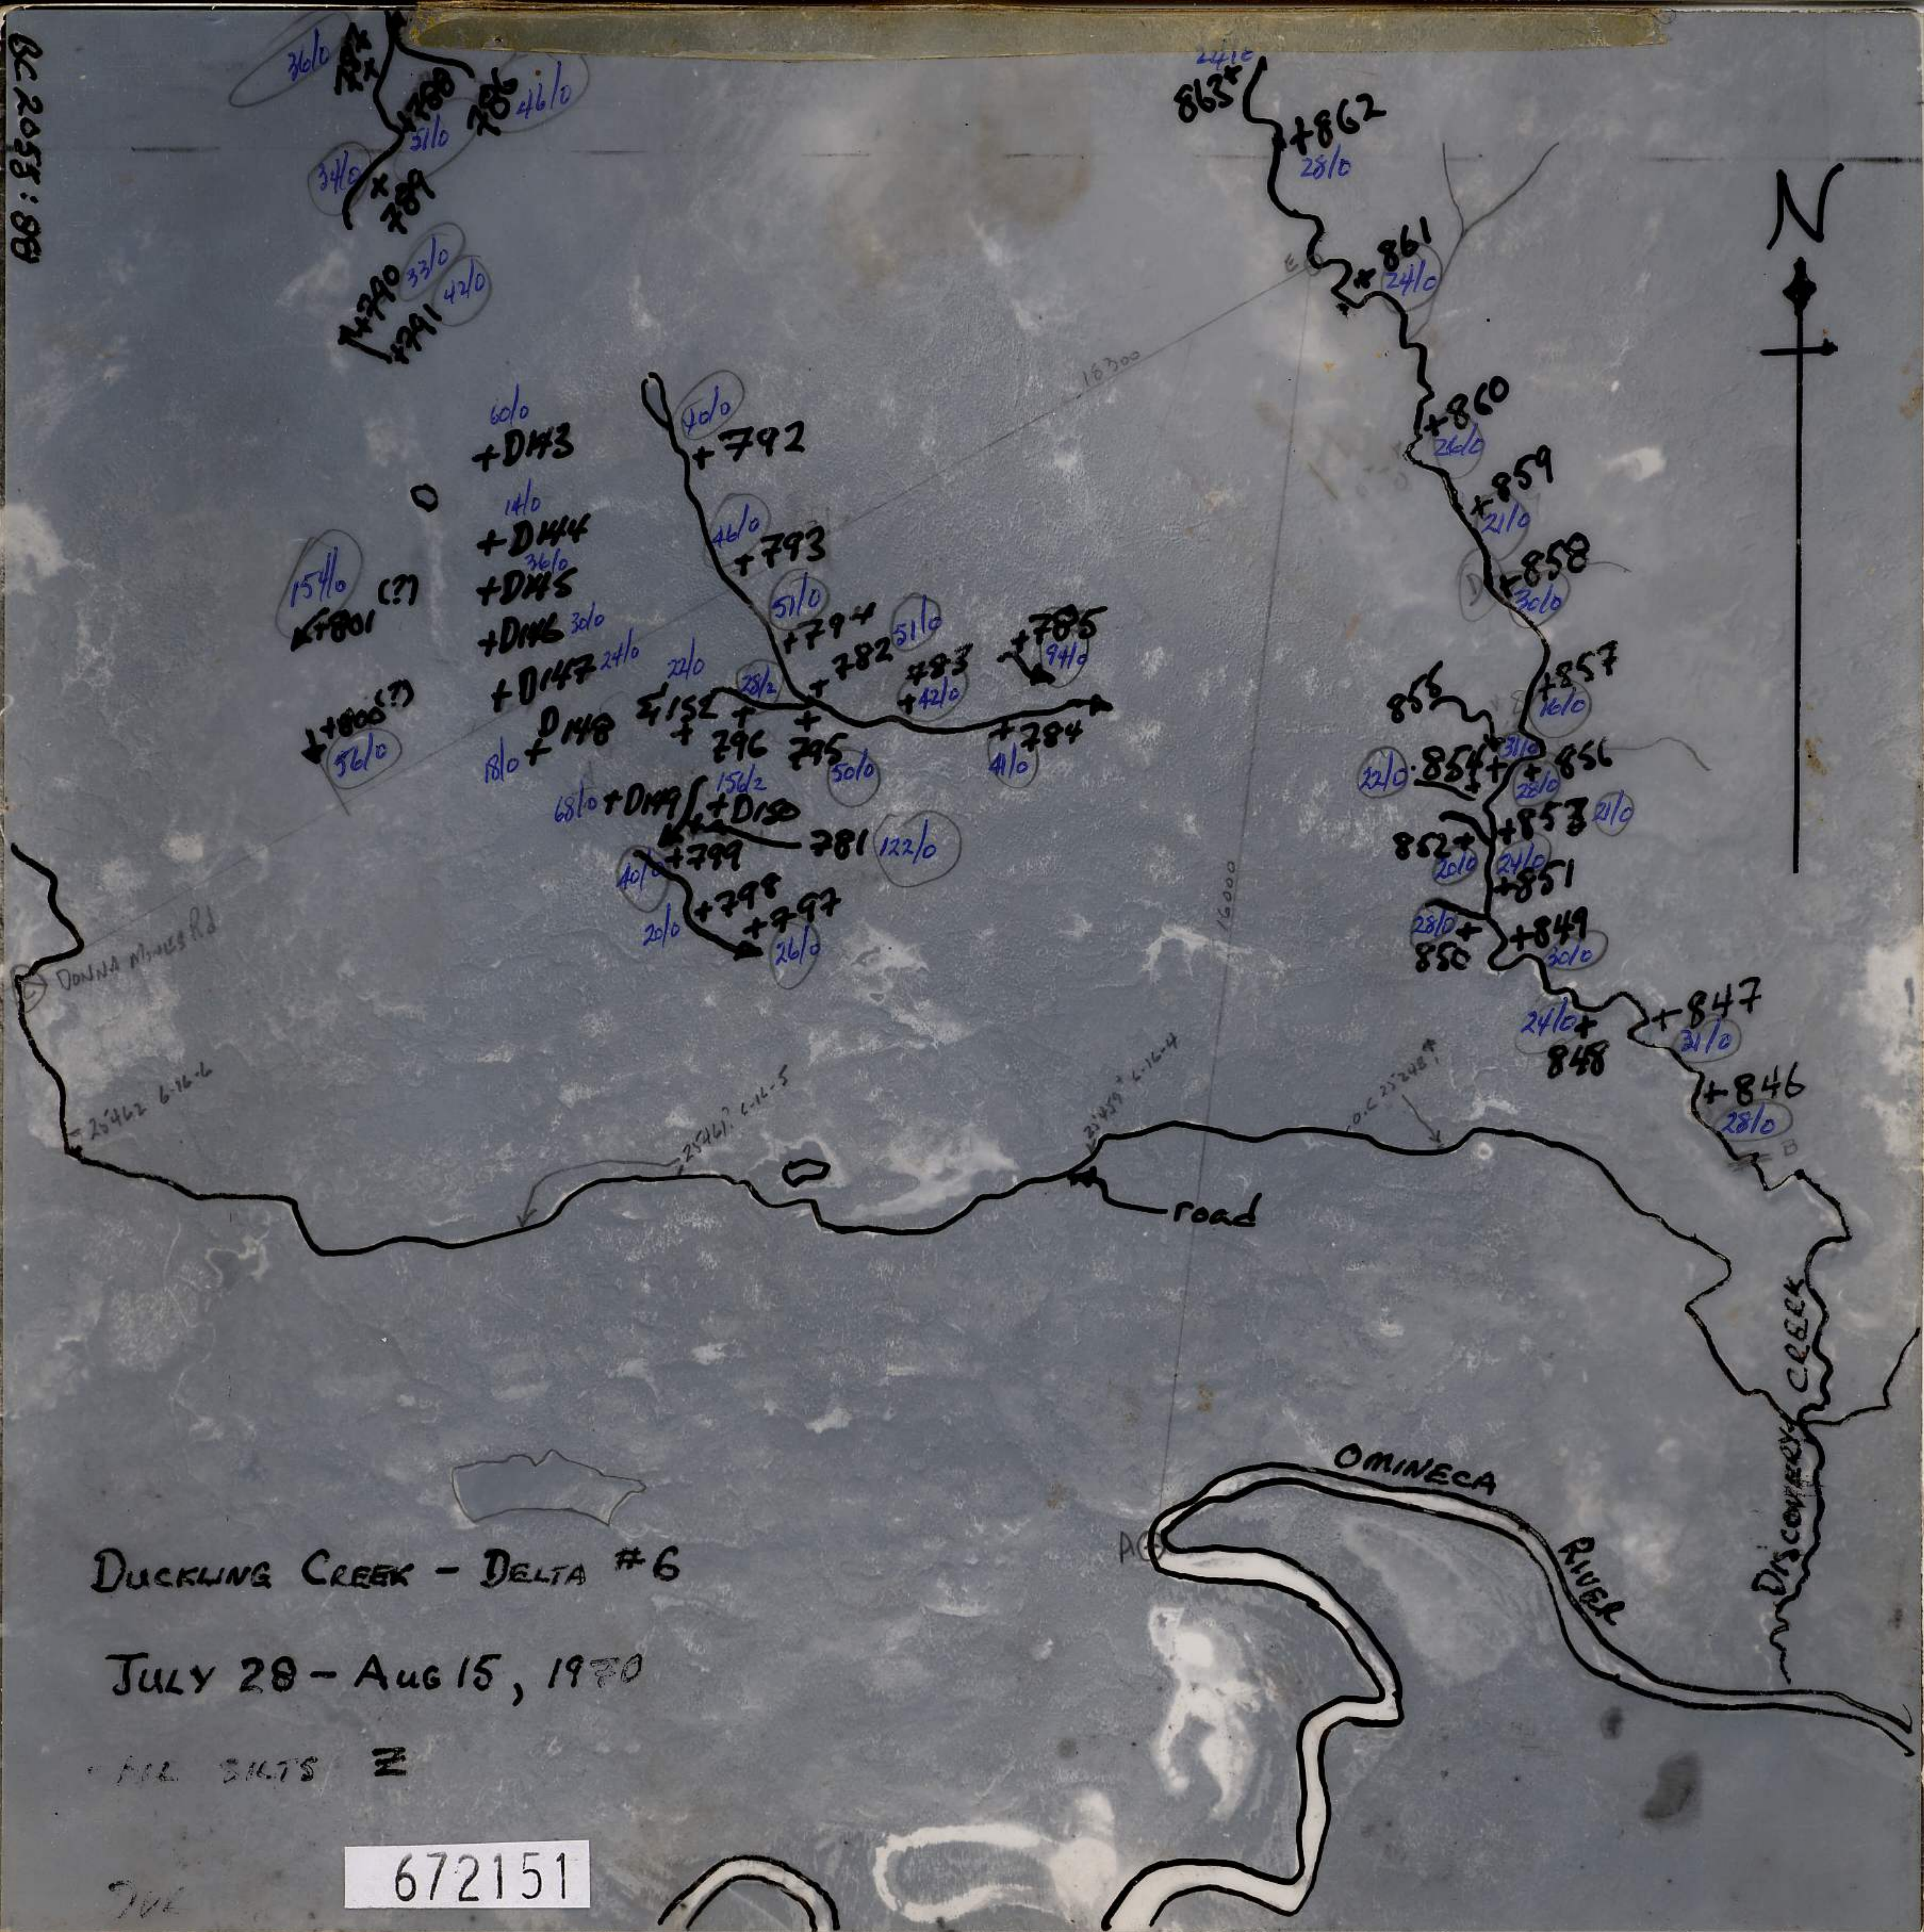

BC 2055: 88

DUCKLING CREEK - DELTA #6

JULY 28 - AUG 15, 1970

FILL SILTS Σ

672151