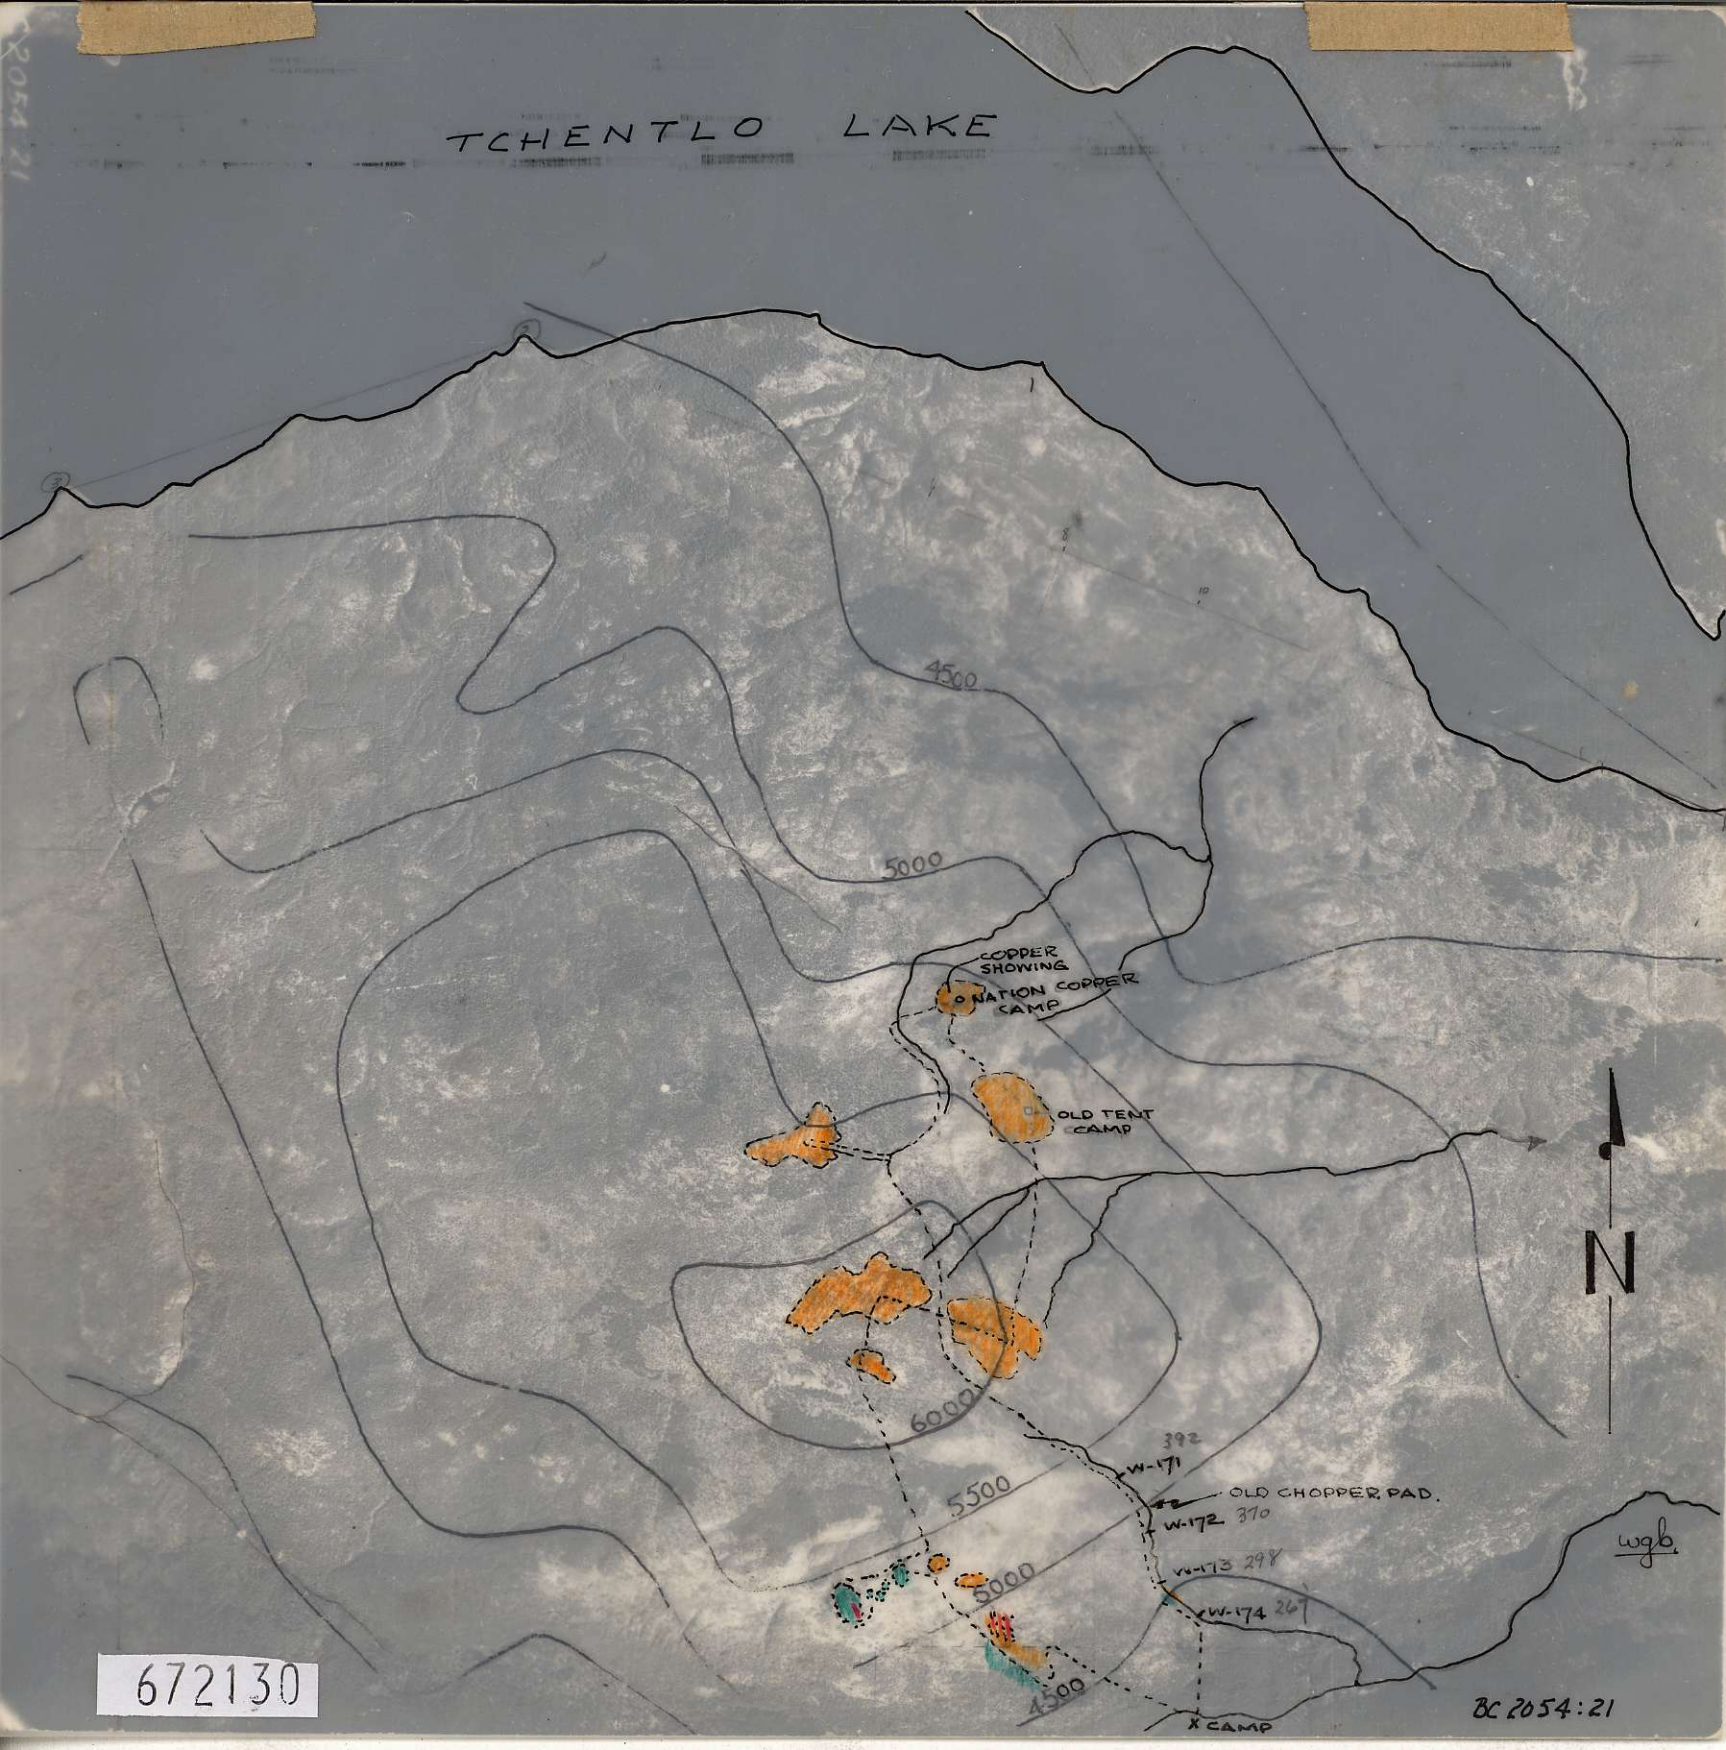

TCHENTLO LAKE

672130

BC 2054:21

wgb.

B. C. GOVERNMENT AIR PHOTOGRAPH
ALL RIGHTS RESERVED

JUL 11 1956

FROM
AIR PHOTO
FOR WATER RESOURCES
B.C.