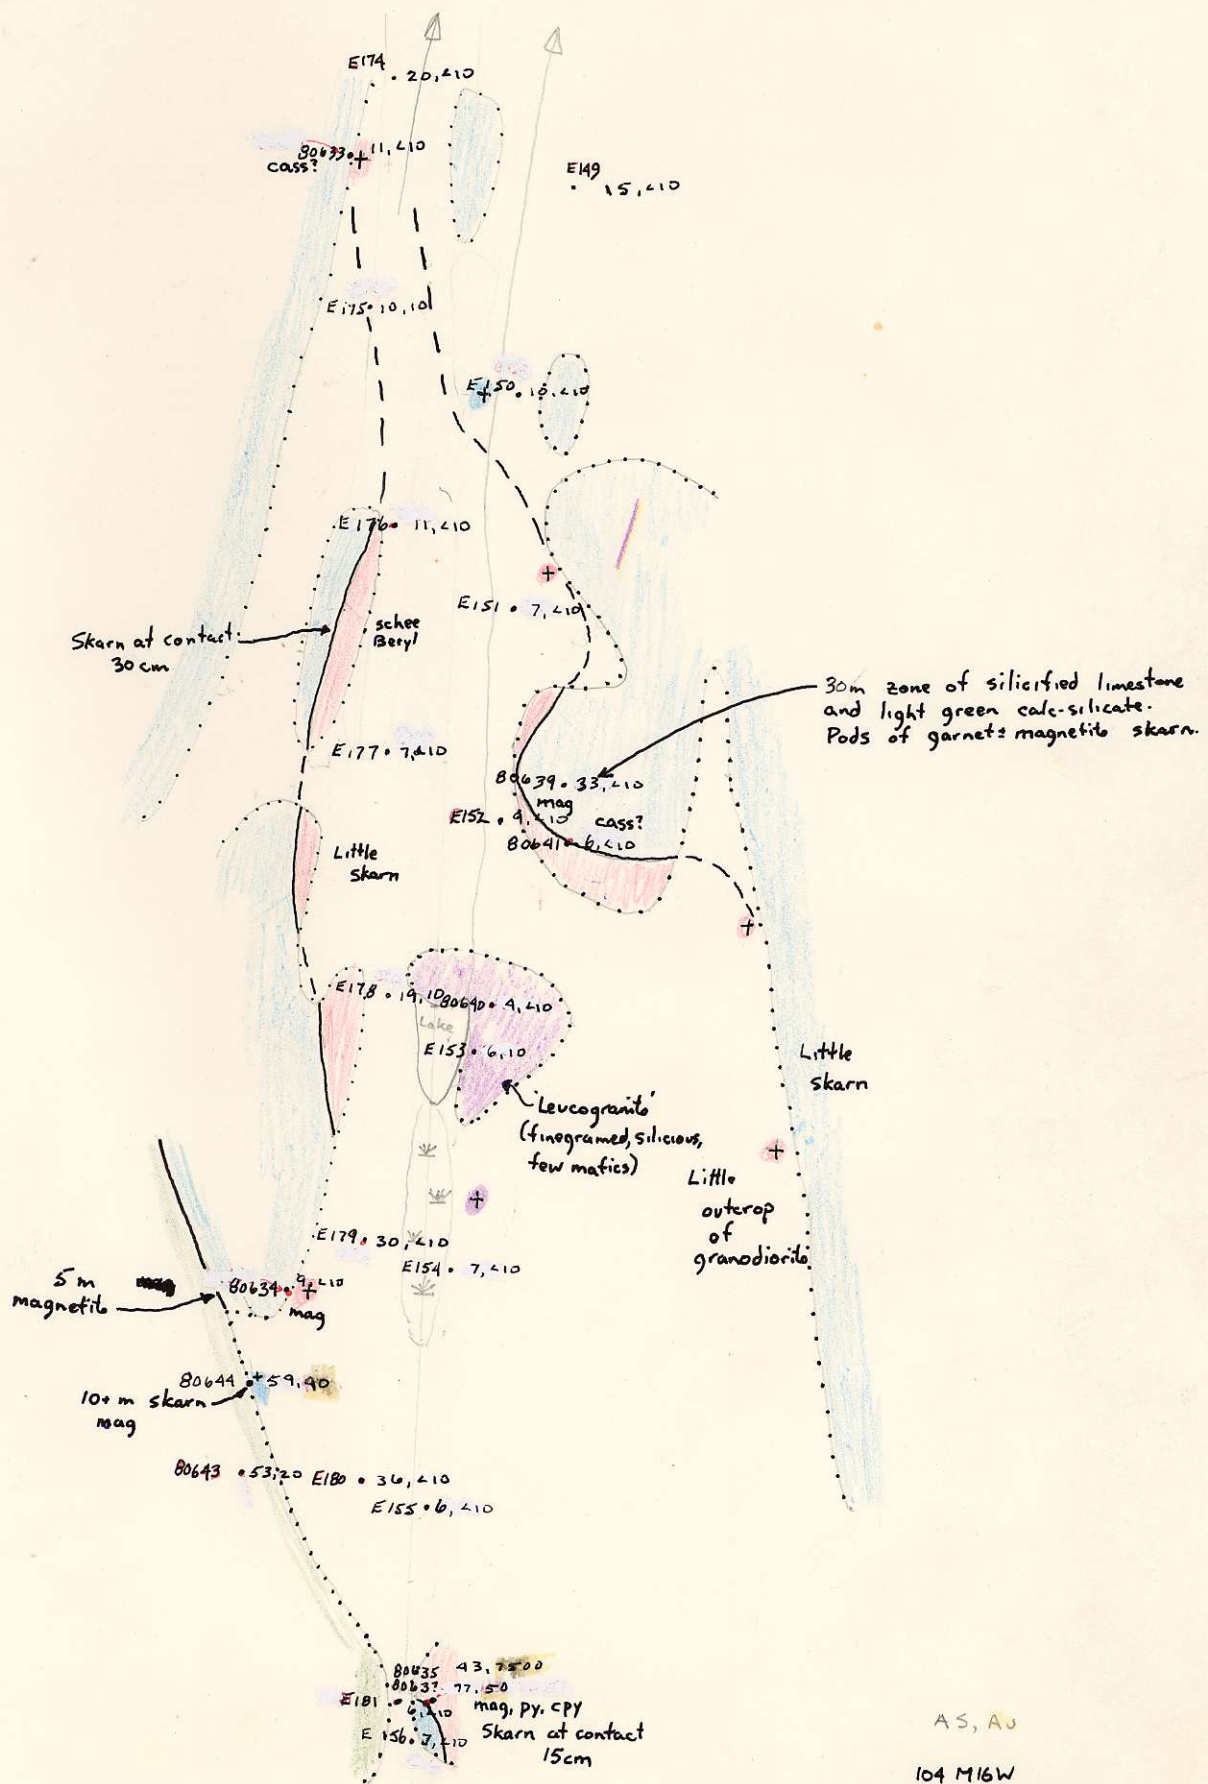

SKETCH-MAP of "FAULT" VALLEY, TURTLE LAKE AREA

SCALE: APPROX. 8 mm in/mile
1:7900

671860

E157 4,410
E158 6,410

AS, Au
104 M16W
BC 5500 #124
ECHO 4
JUNE 22-29, 1982
see