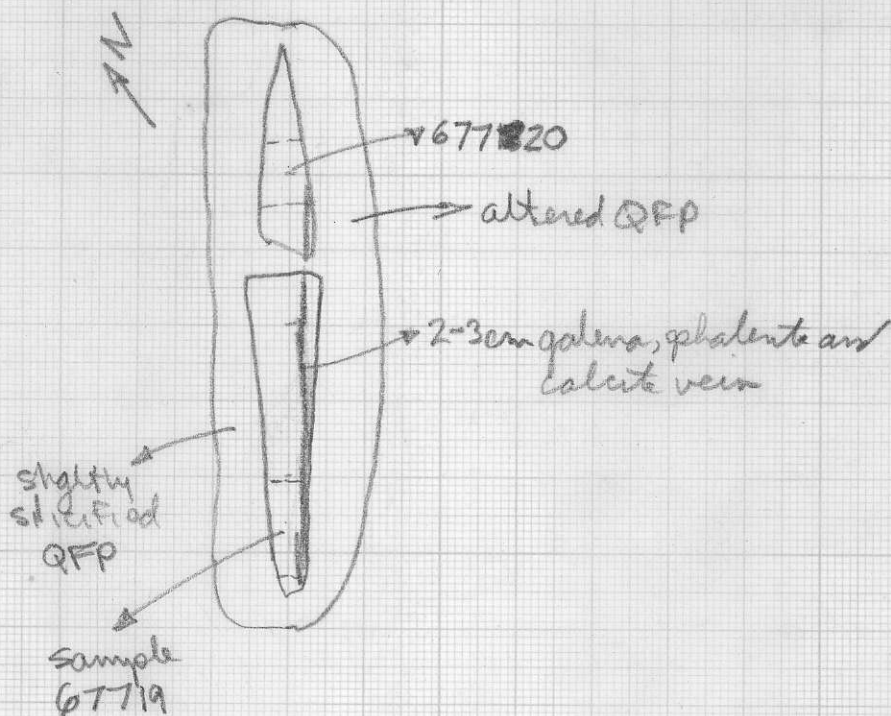

NX  
SYNDICATE

NW WADE GRIZI  
TRENCH #3

Veins: STR. 059  
dip: vert.

vein width range: 25 to 40 cm

TR 3 to TR 4

25m → 285

6771920

Scale: 1cm = 0.5 meters

671825