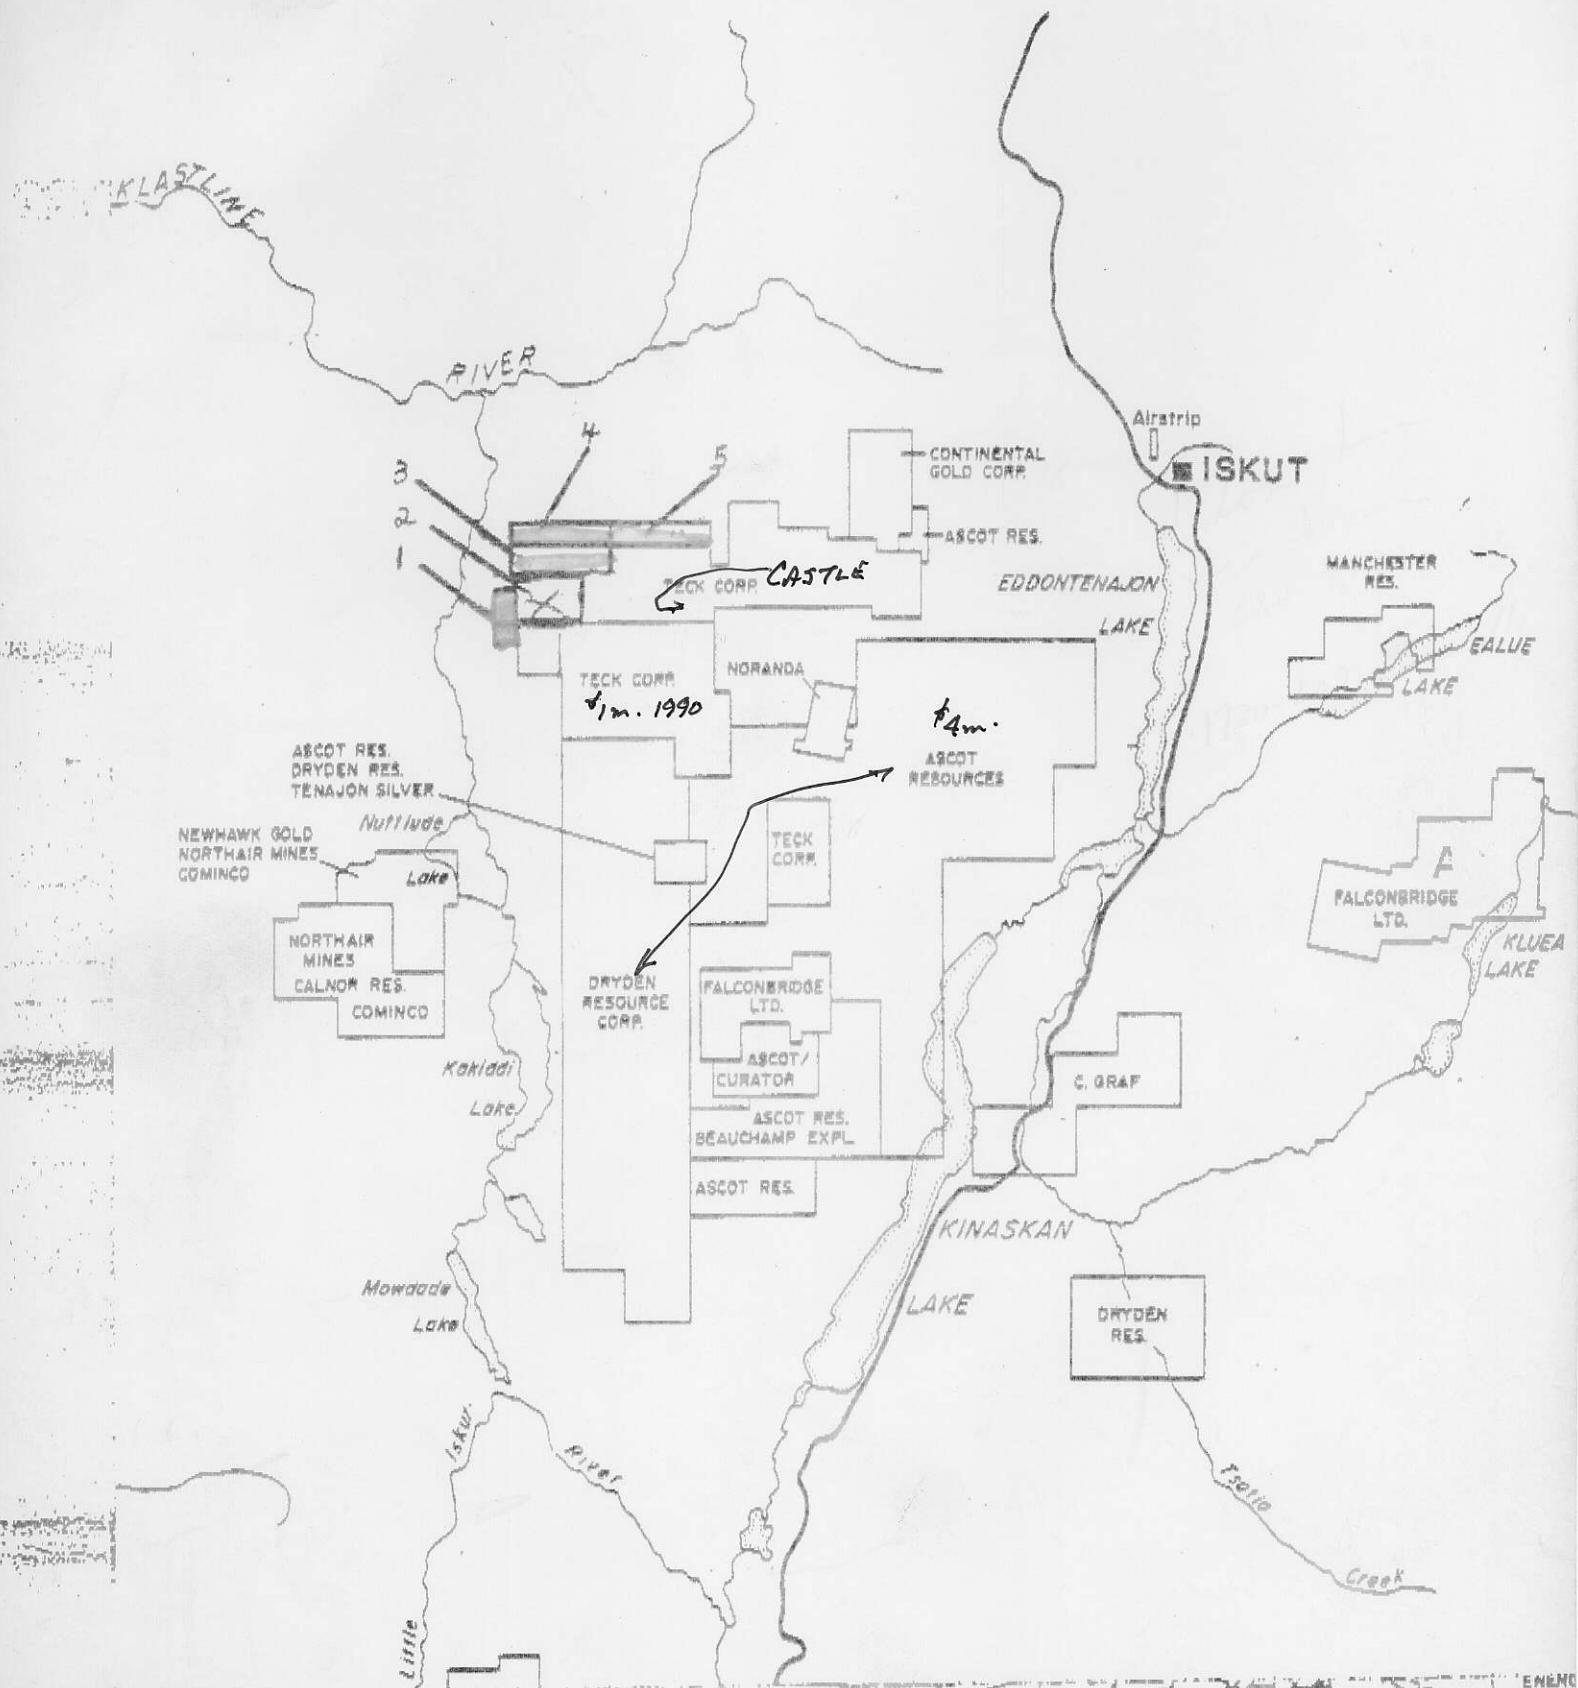

130°30'

130°00'

1046/16W
P.2

671739
Q.C. Claims

JUL 08 '90 14:30 EQUITY CAPITAL 6046849990

COOLRIDGE
MIN.

KEEP.

TO SOUTH SEE MAP 10

794

DEPARTMENT OF MINES AND PETROLEUM RESOURCES
VICTORIA, B.C.

This map is prepared to
to the positions of locate
and/or Placer Mining Lease
claims and locates are pla
sketches and are not gu
them is from