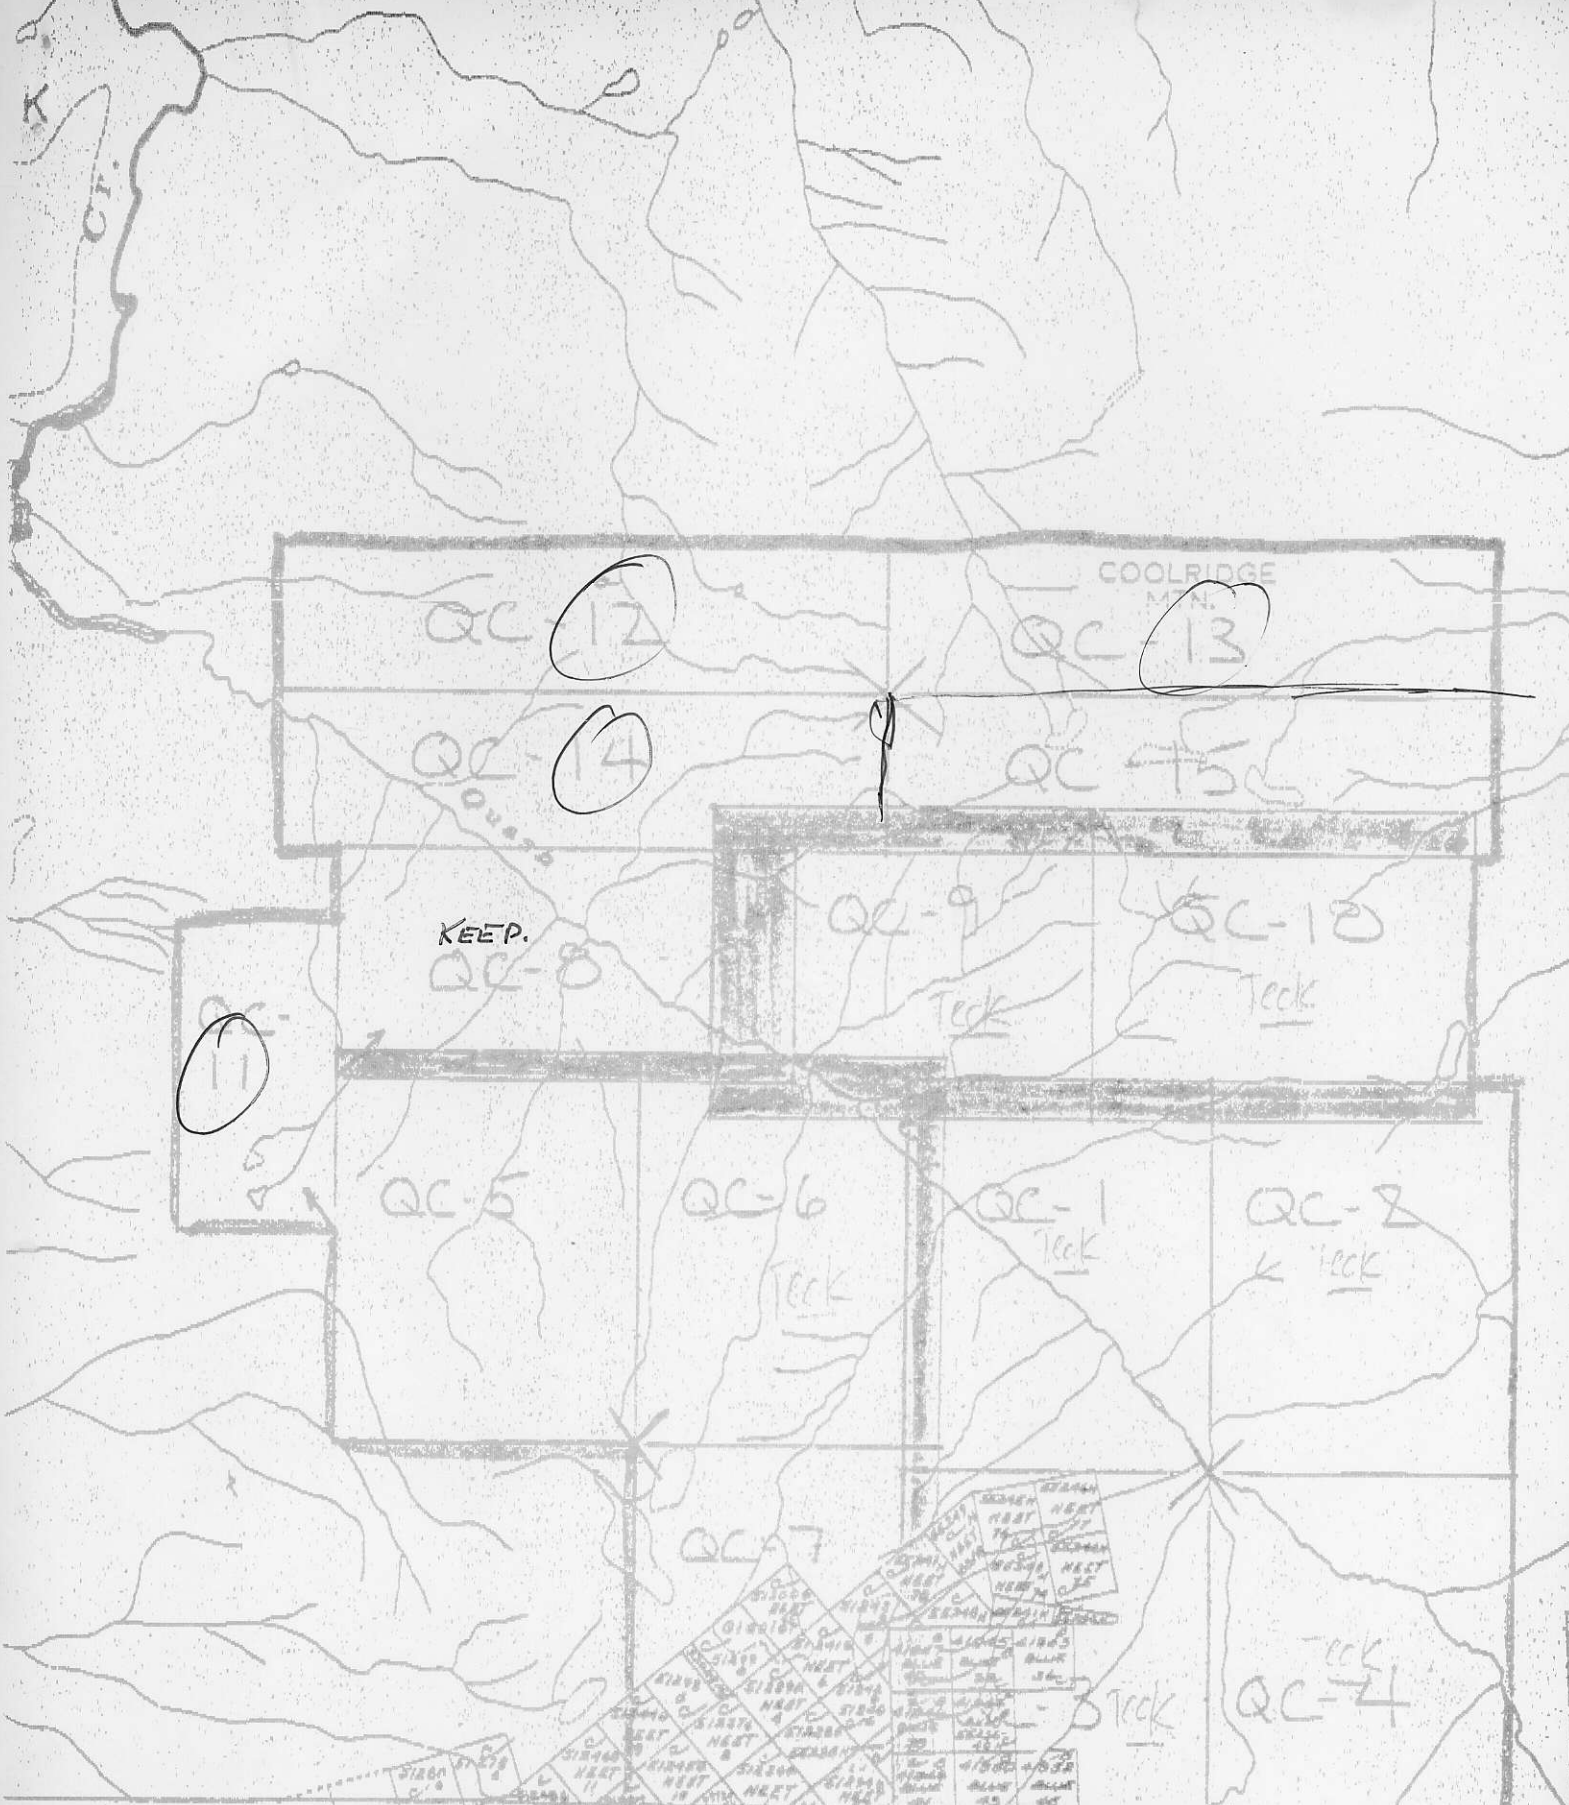

130°30'

130°00'

1046/16W
P.2

671739
Q.C. Claims

JUL 08 '90 14:30 EQUITY CAPITAL 6046849990

COOLRIDGE
MIN.

KEEP.

TO SOUTH SEE MAP 10

794

DEPARTMENT OF MINES AND PETROLEUM RESOURCES
VICTORIA, B.C.

This map is prepared to
to the positions of locate
and/or Placer Mining Lease
claims and locates are pla
sketches and are not gu
them is from