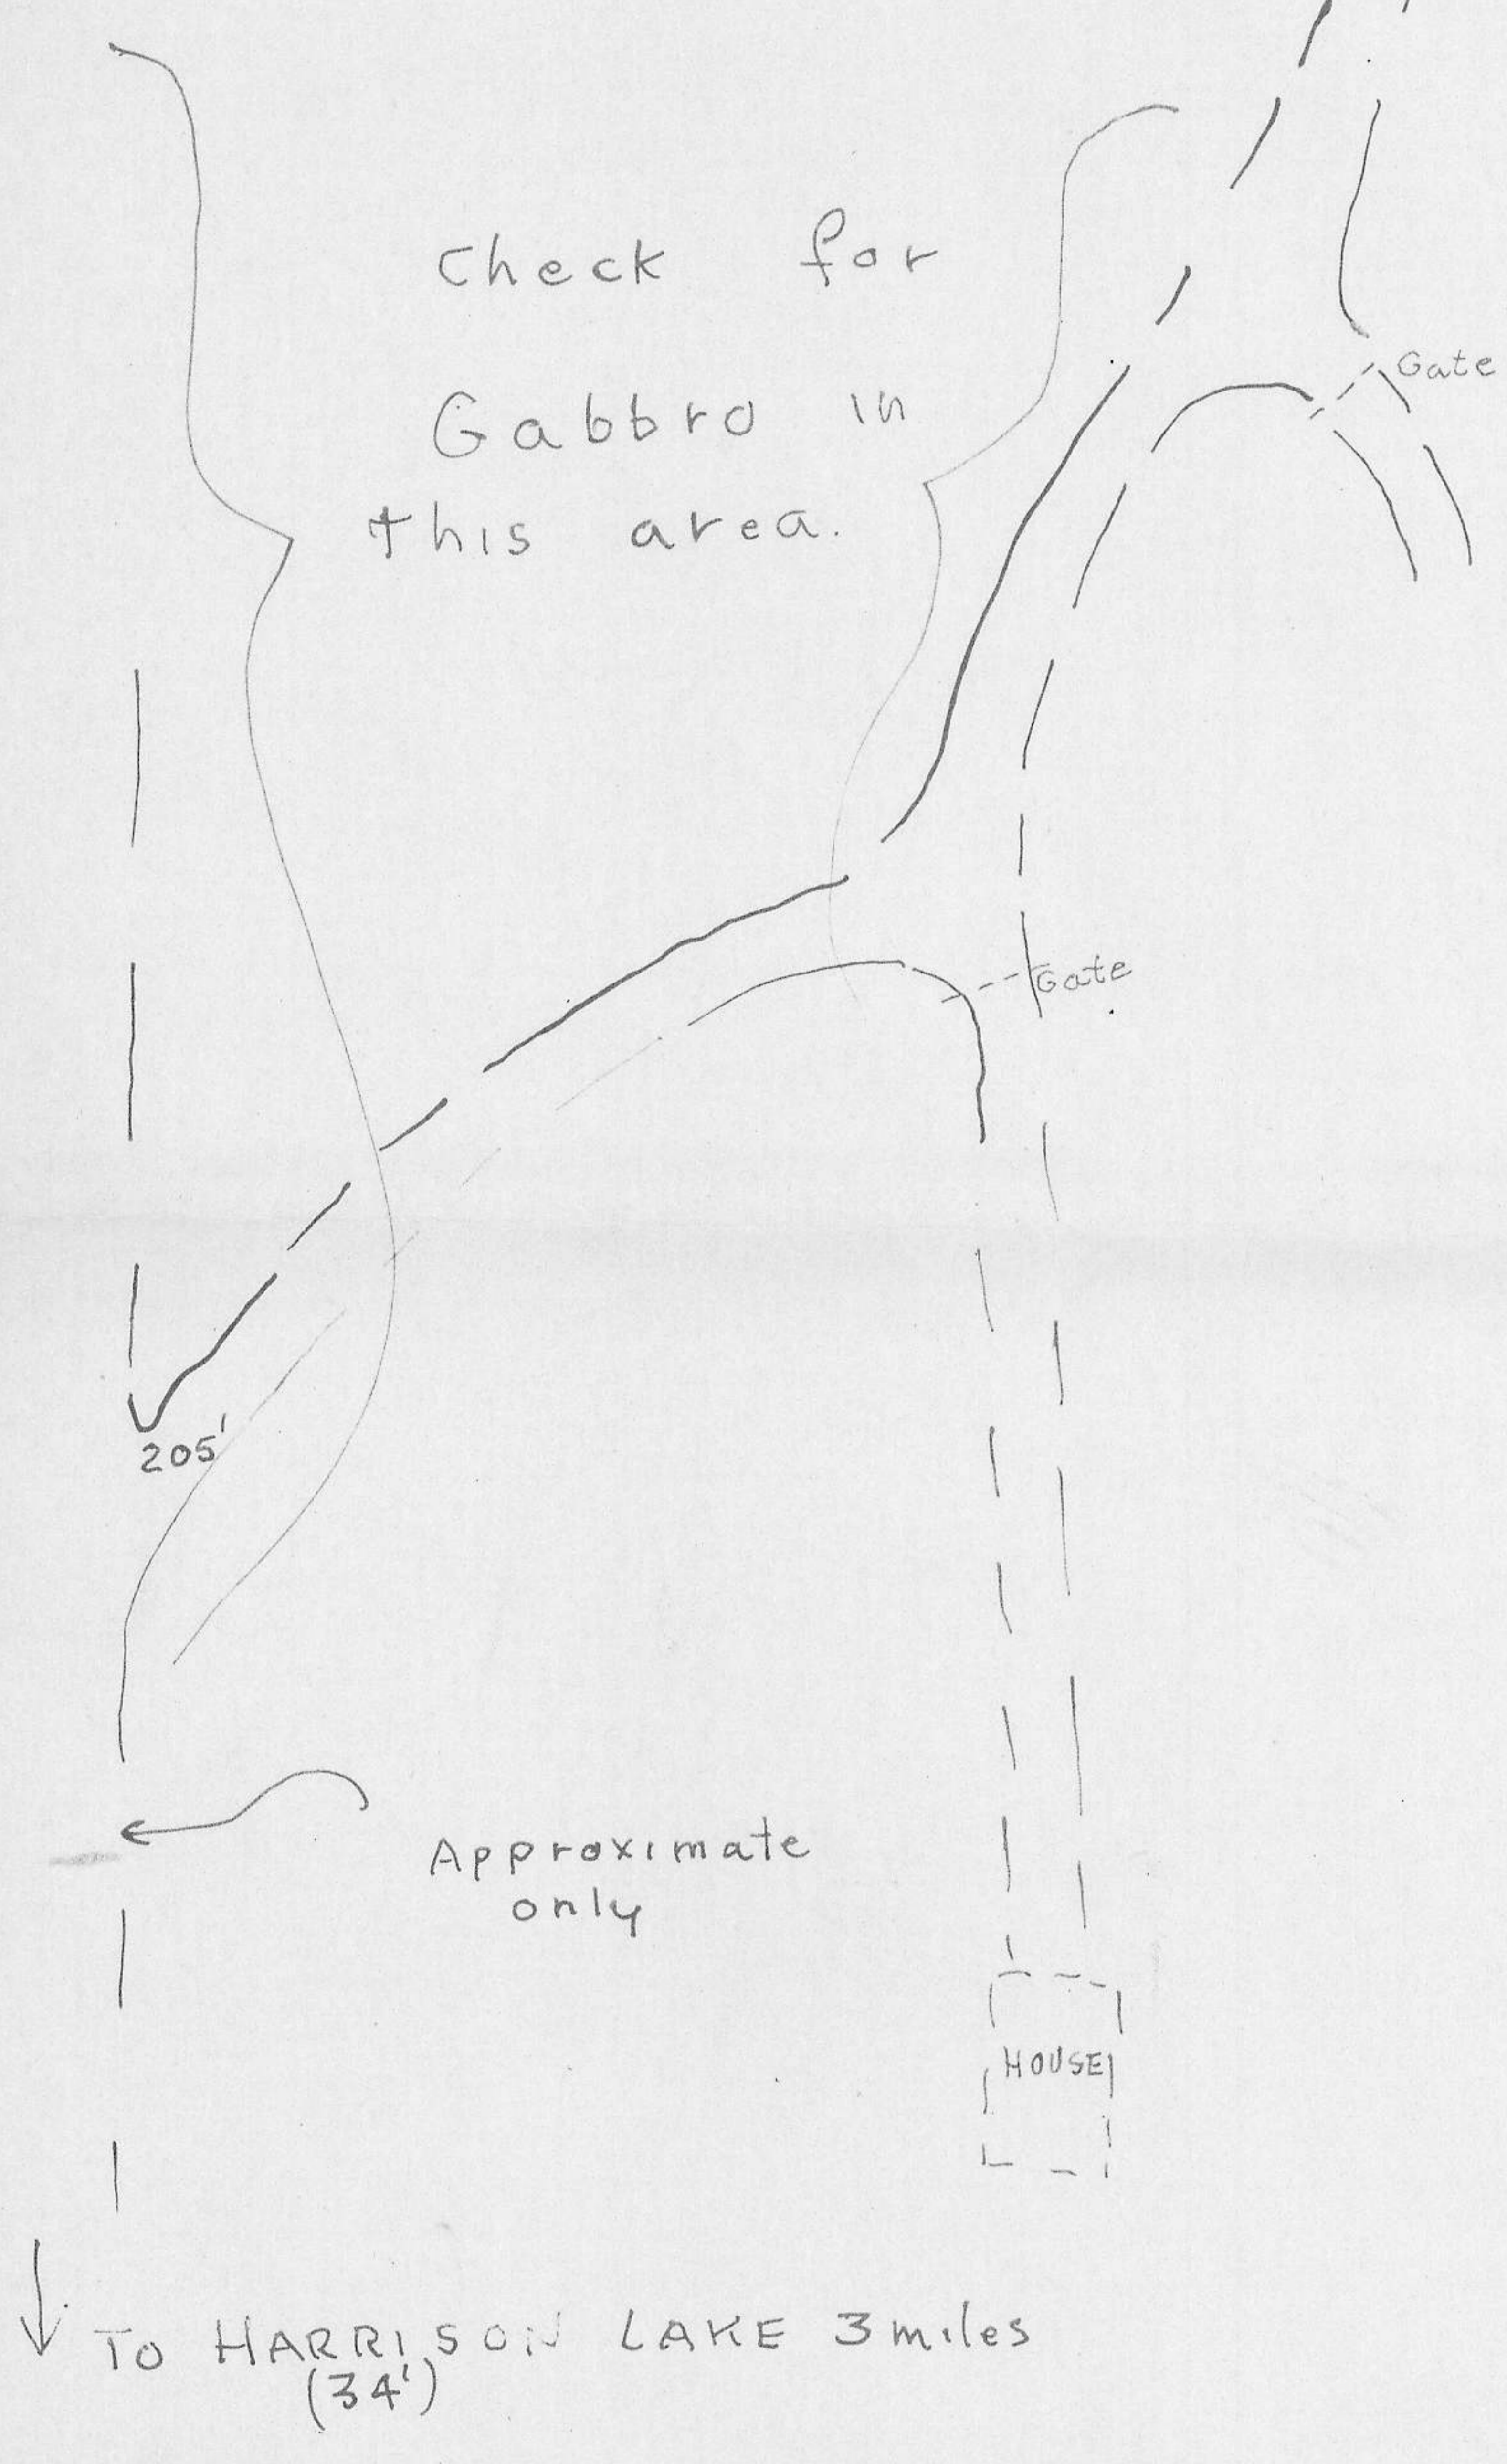

check for Gabbro in this area.

+++ GABBRO
 // SILICEOUS ARGILLITE
 ○ QUARTZ VEIN
 Δ2 to Δ7 CHAIN & BRUNTON SURVEY

HARRISON LAKE
 GOLD PROSPECT
 SCALE 1" = 50'
 7th April 1968