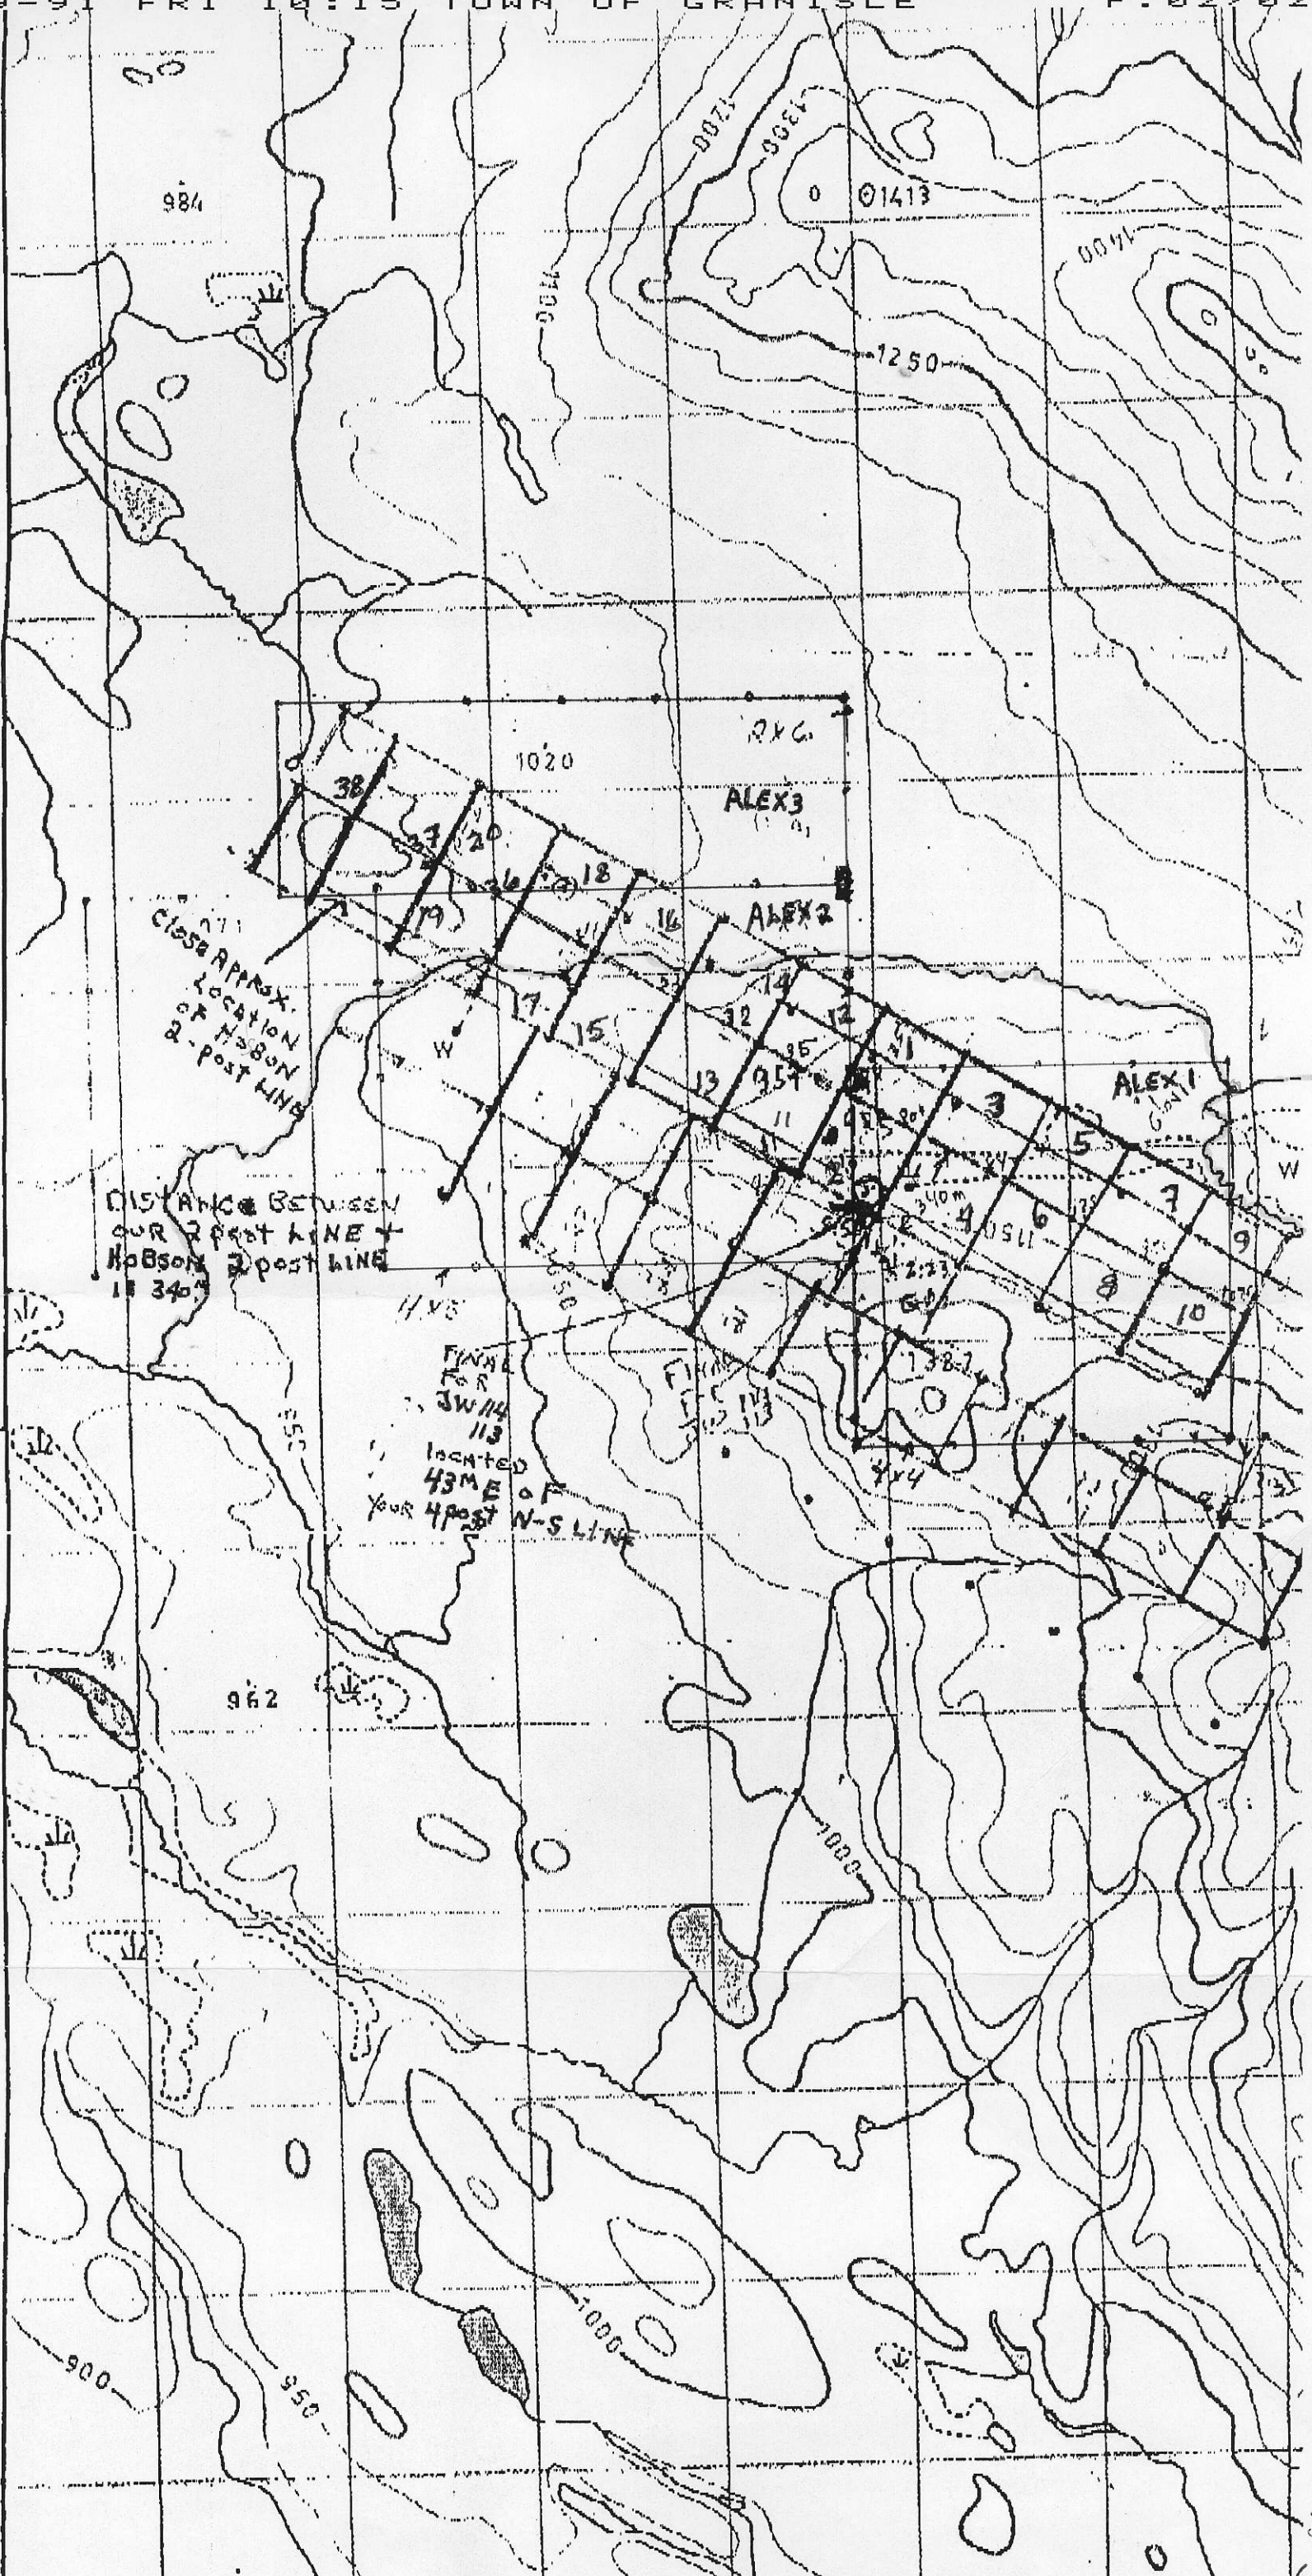

714 W
71-
87-5495"
FOR 450"

DISTANCE BETWEEN
OUR 2-POST LINE +
HOBSON 2-POST LINE
IS 340'

FINAL
FOR
3W/4
113
LOCATED
43ME OF
YOUR 4-POST N-S LINE

Jean West

671300

93N/2