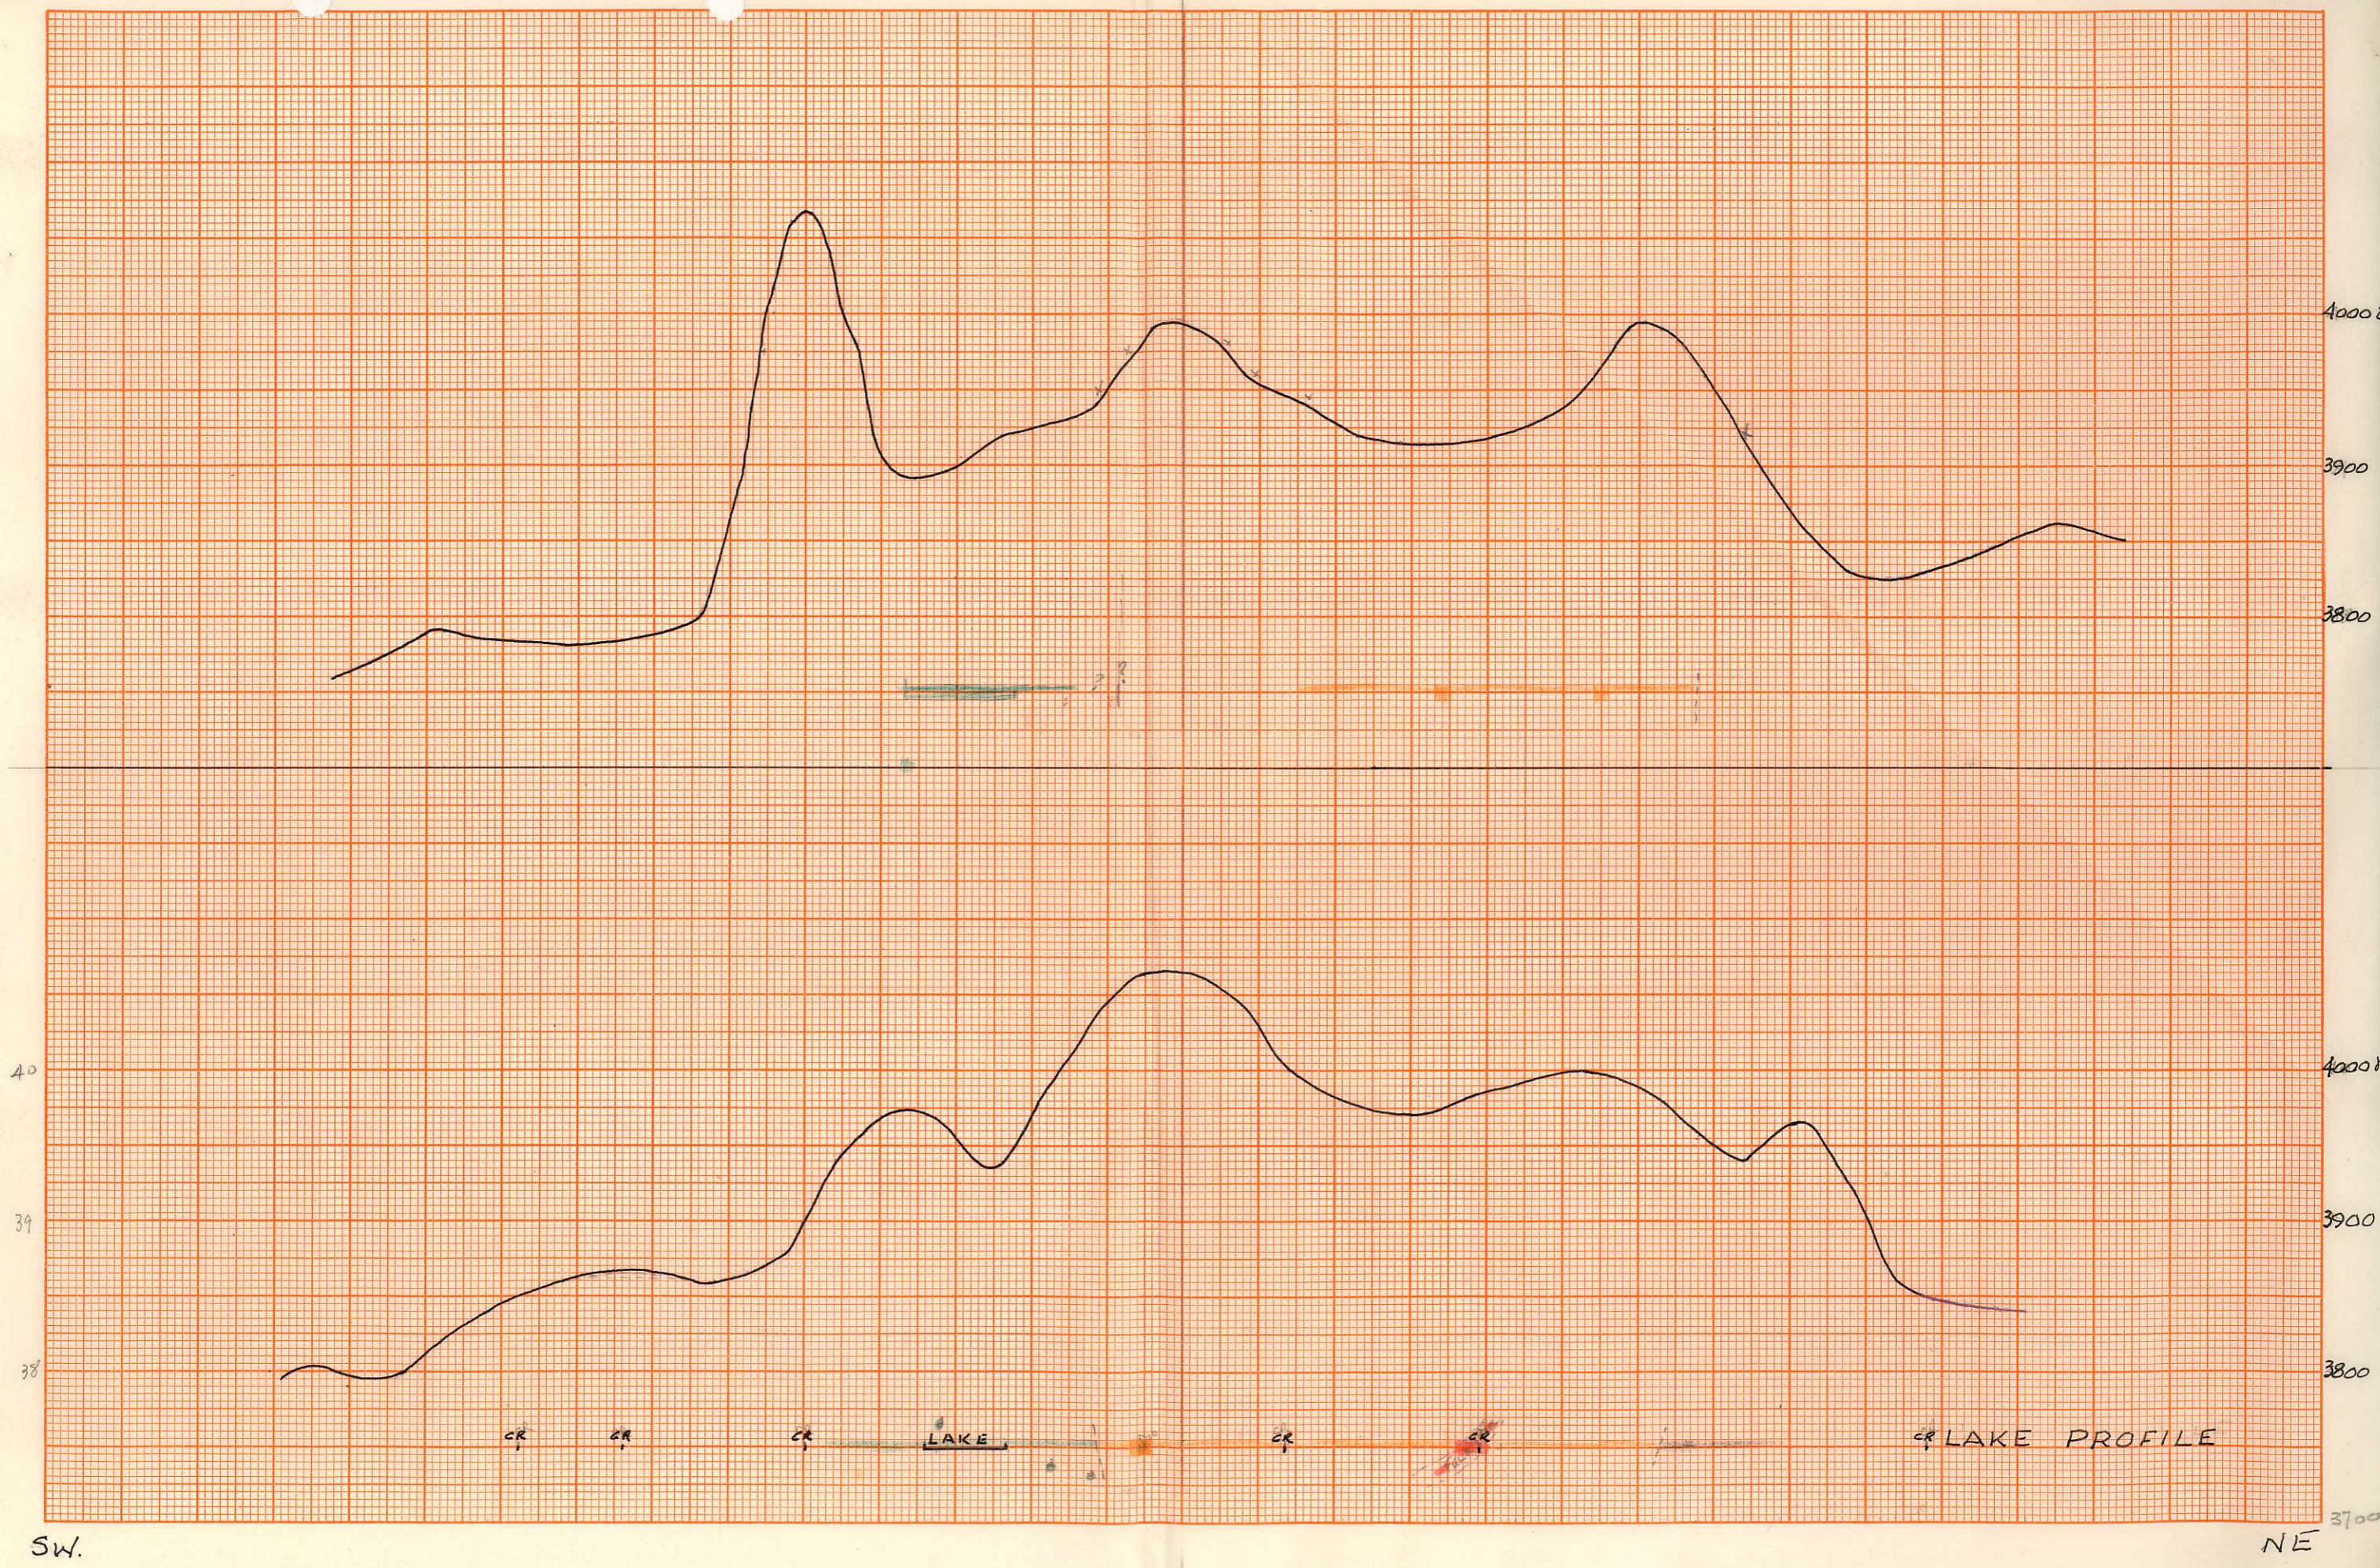

KE 10 X 10 TO 1/2 INCH 47 1323
10 X 15 INCHES
MADE IN U.S.A.
KEUFFEL & ESSER CO.

Volcanics

INTRUSIVE ?

SEDIMENTS

Jean,
J.W. 93N/2 671290

KE 10 X 10 TO 1/2 INCH 47 1323
MADE IN U.S.A.
KEUFFEL & ESSER CO.

SW.

NE

CR LAKE PROFILE