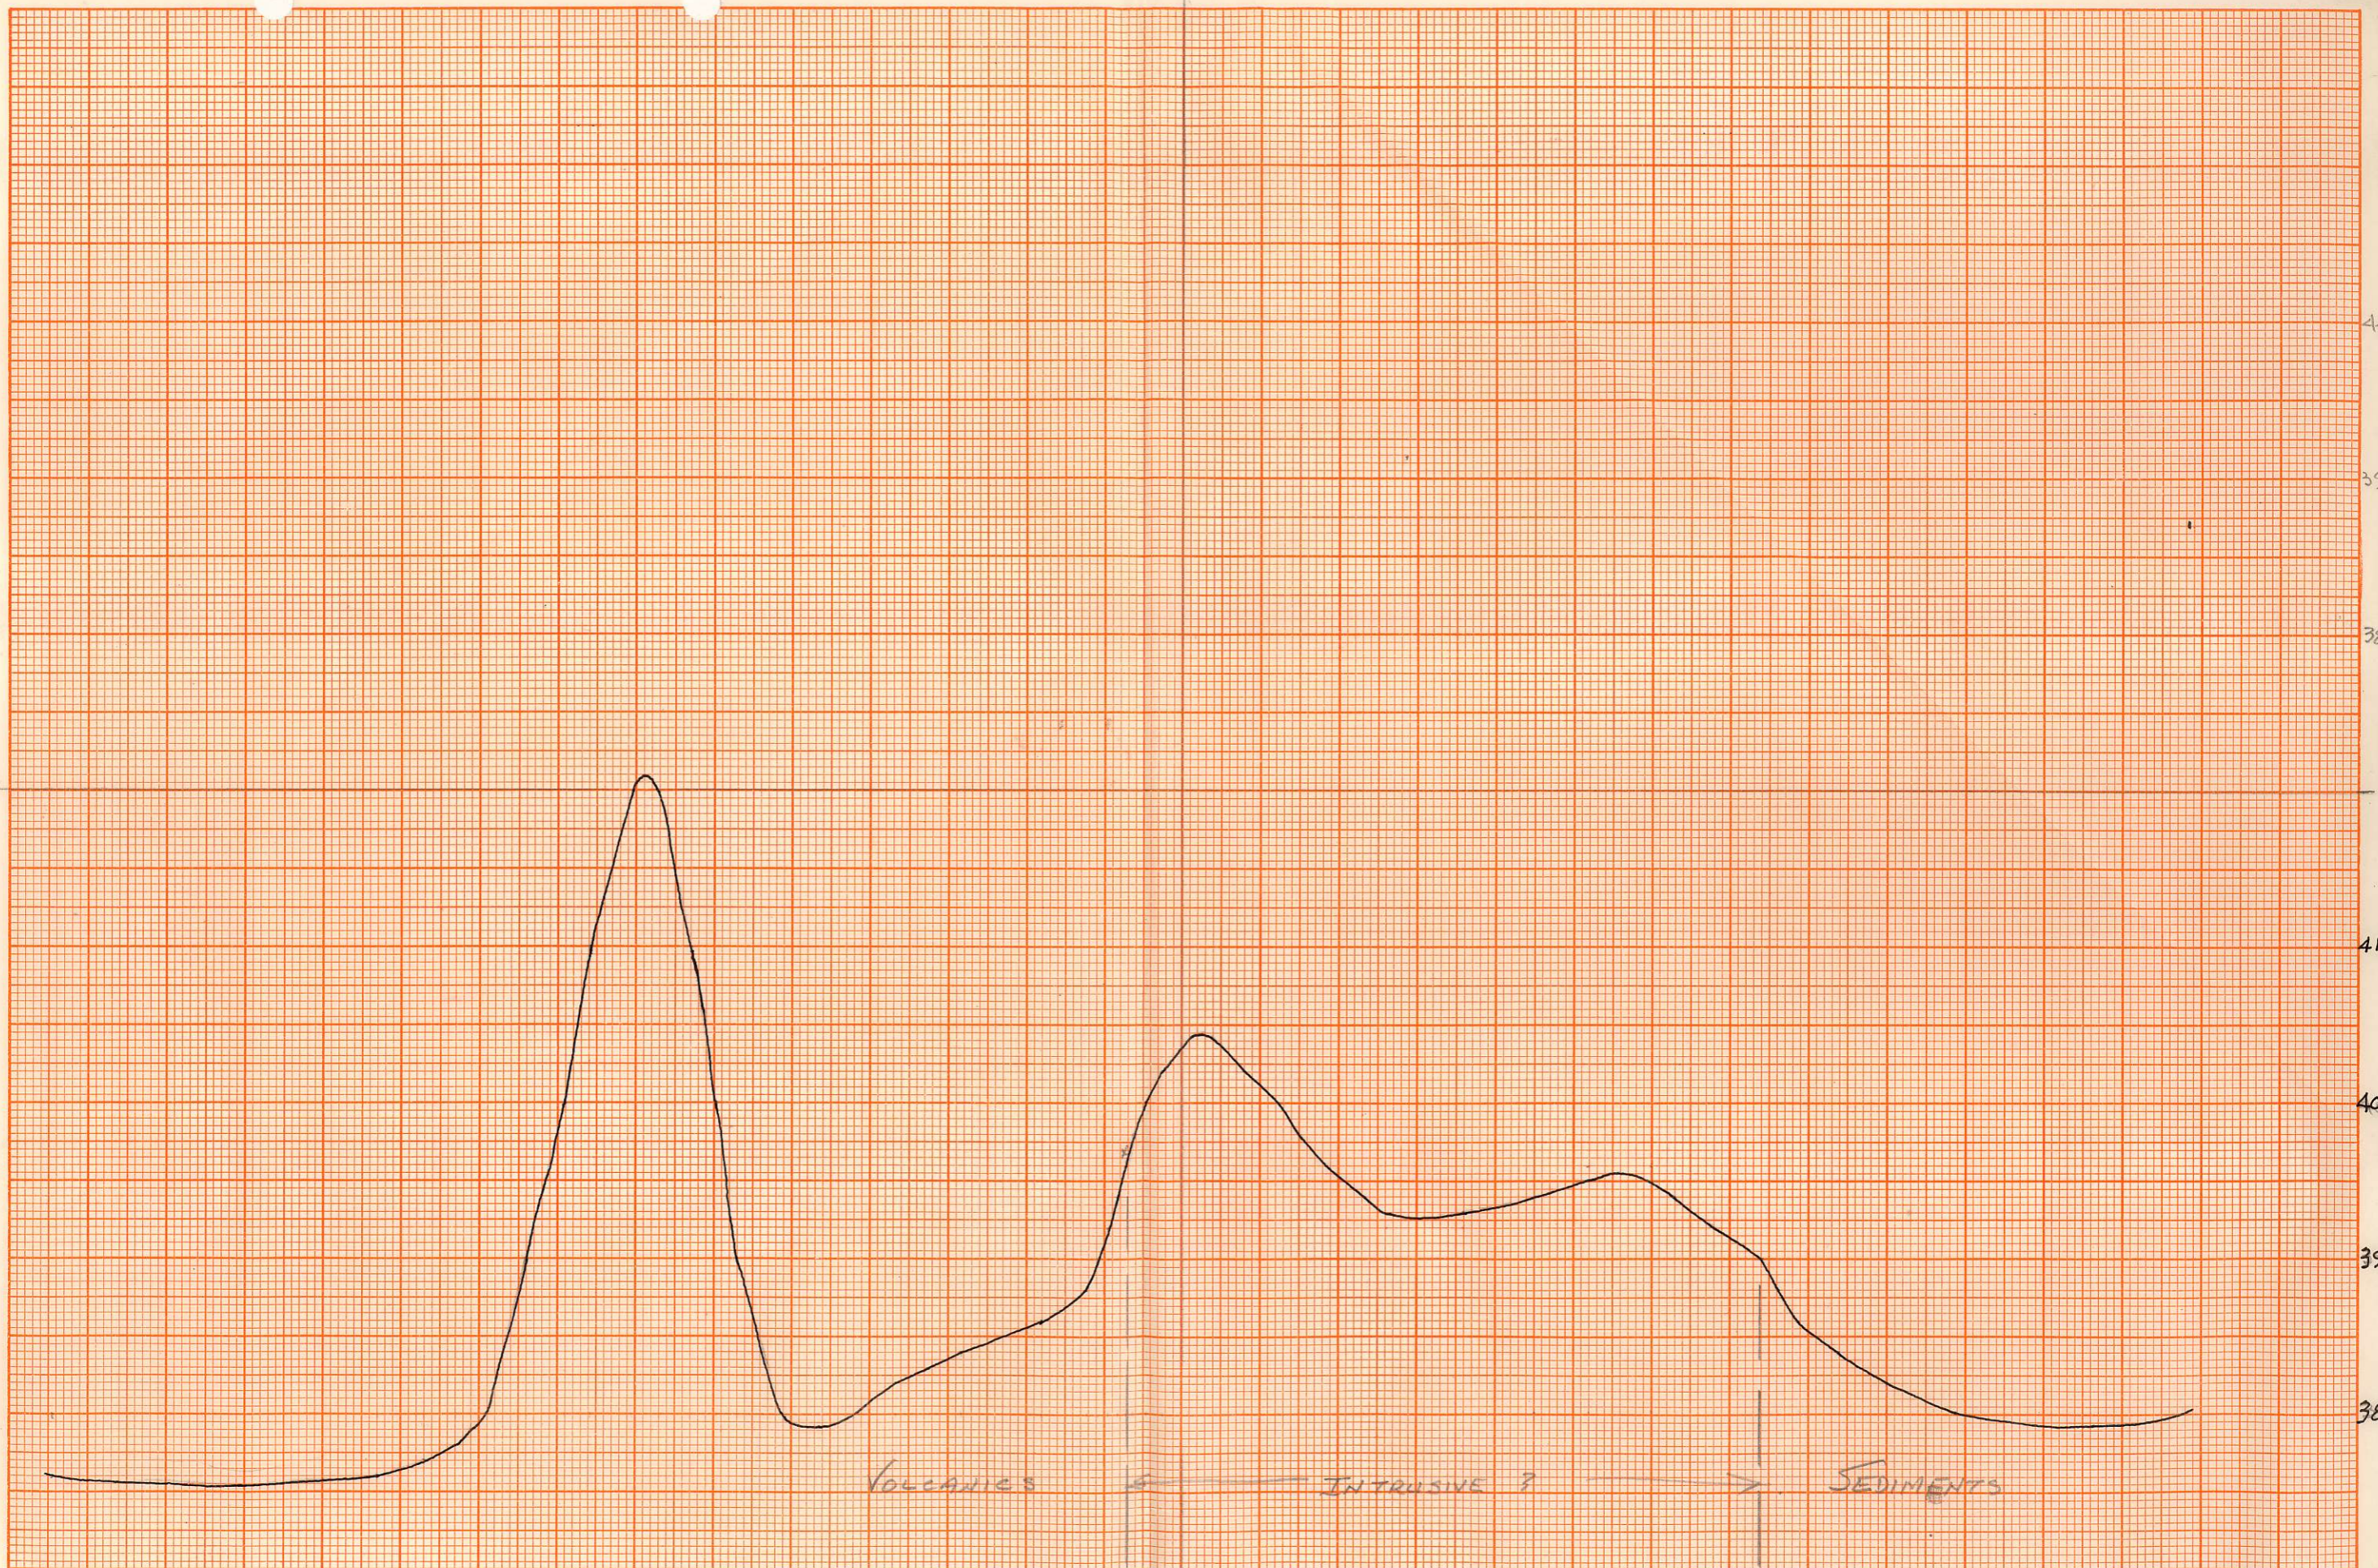

KE 10 X 10 TO 1/2 INCH 47 1323
10 X 15 INCHES
MADE IN U.S.A.
KEUFFEL & ESSER CO.

Volcanics

INTRUSIVE ?

SEDIMENTS

Jean,
J.W. 93N/2 671290

KE 10 X 10 TO 1/2 INCH 47 1323
MADE IN U.S.A.
KEUFFEL & ESSER CO.

SW.

NE

CR LAKE PROFILE