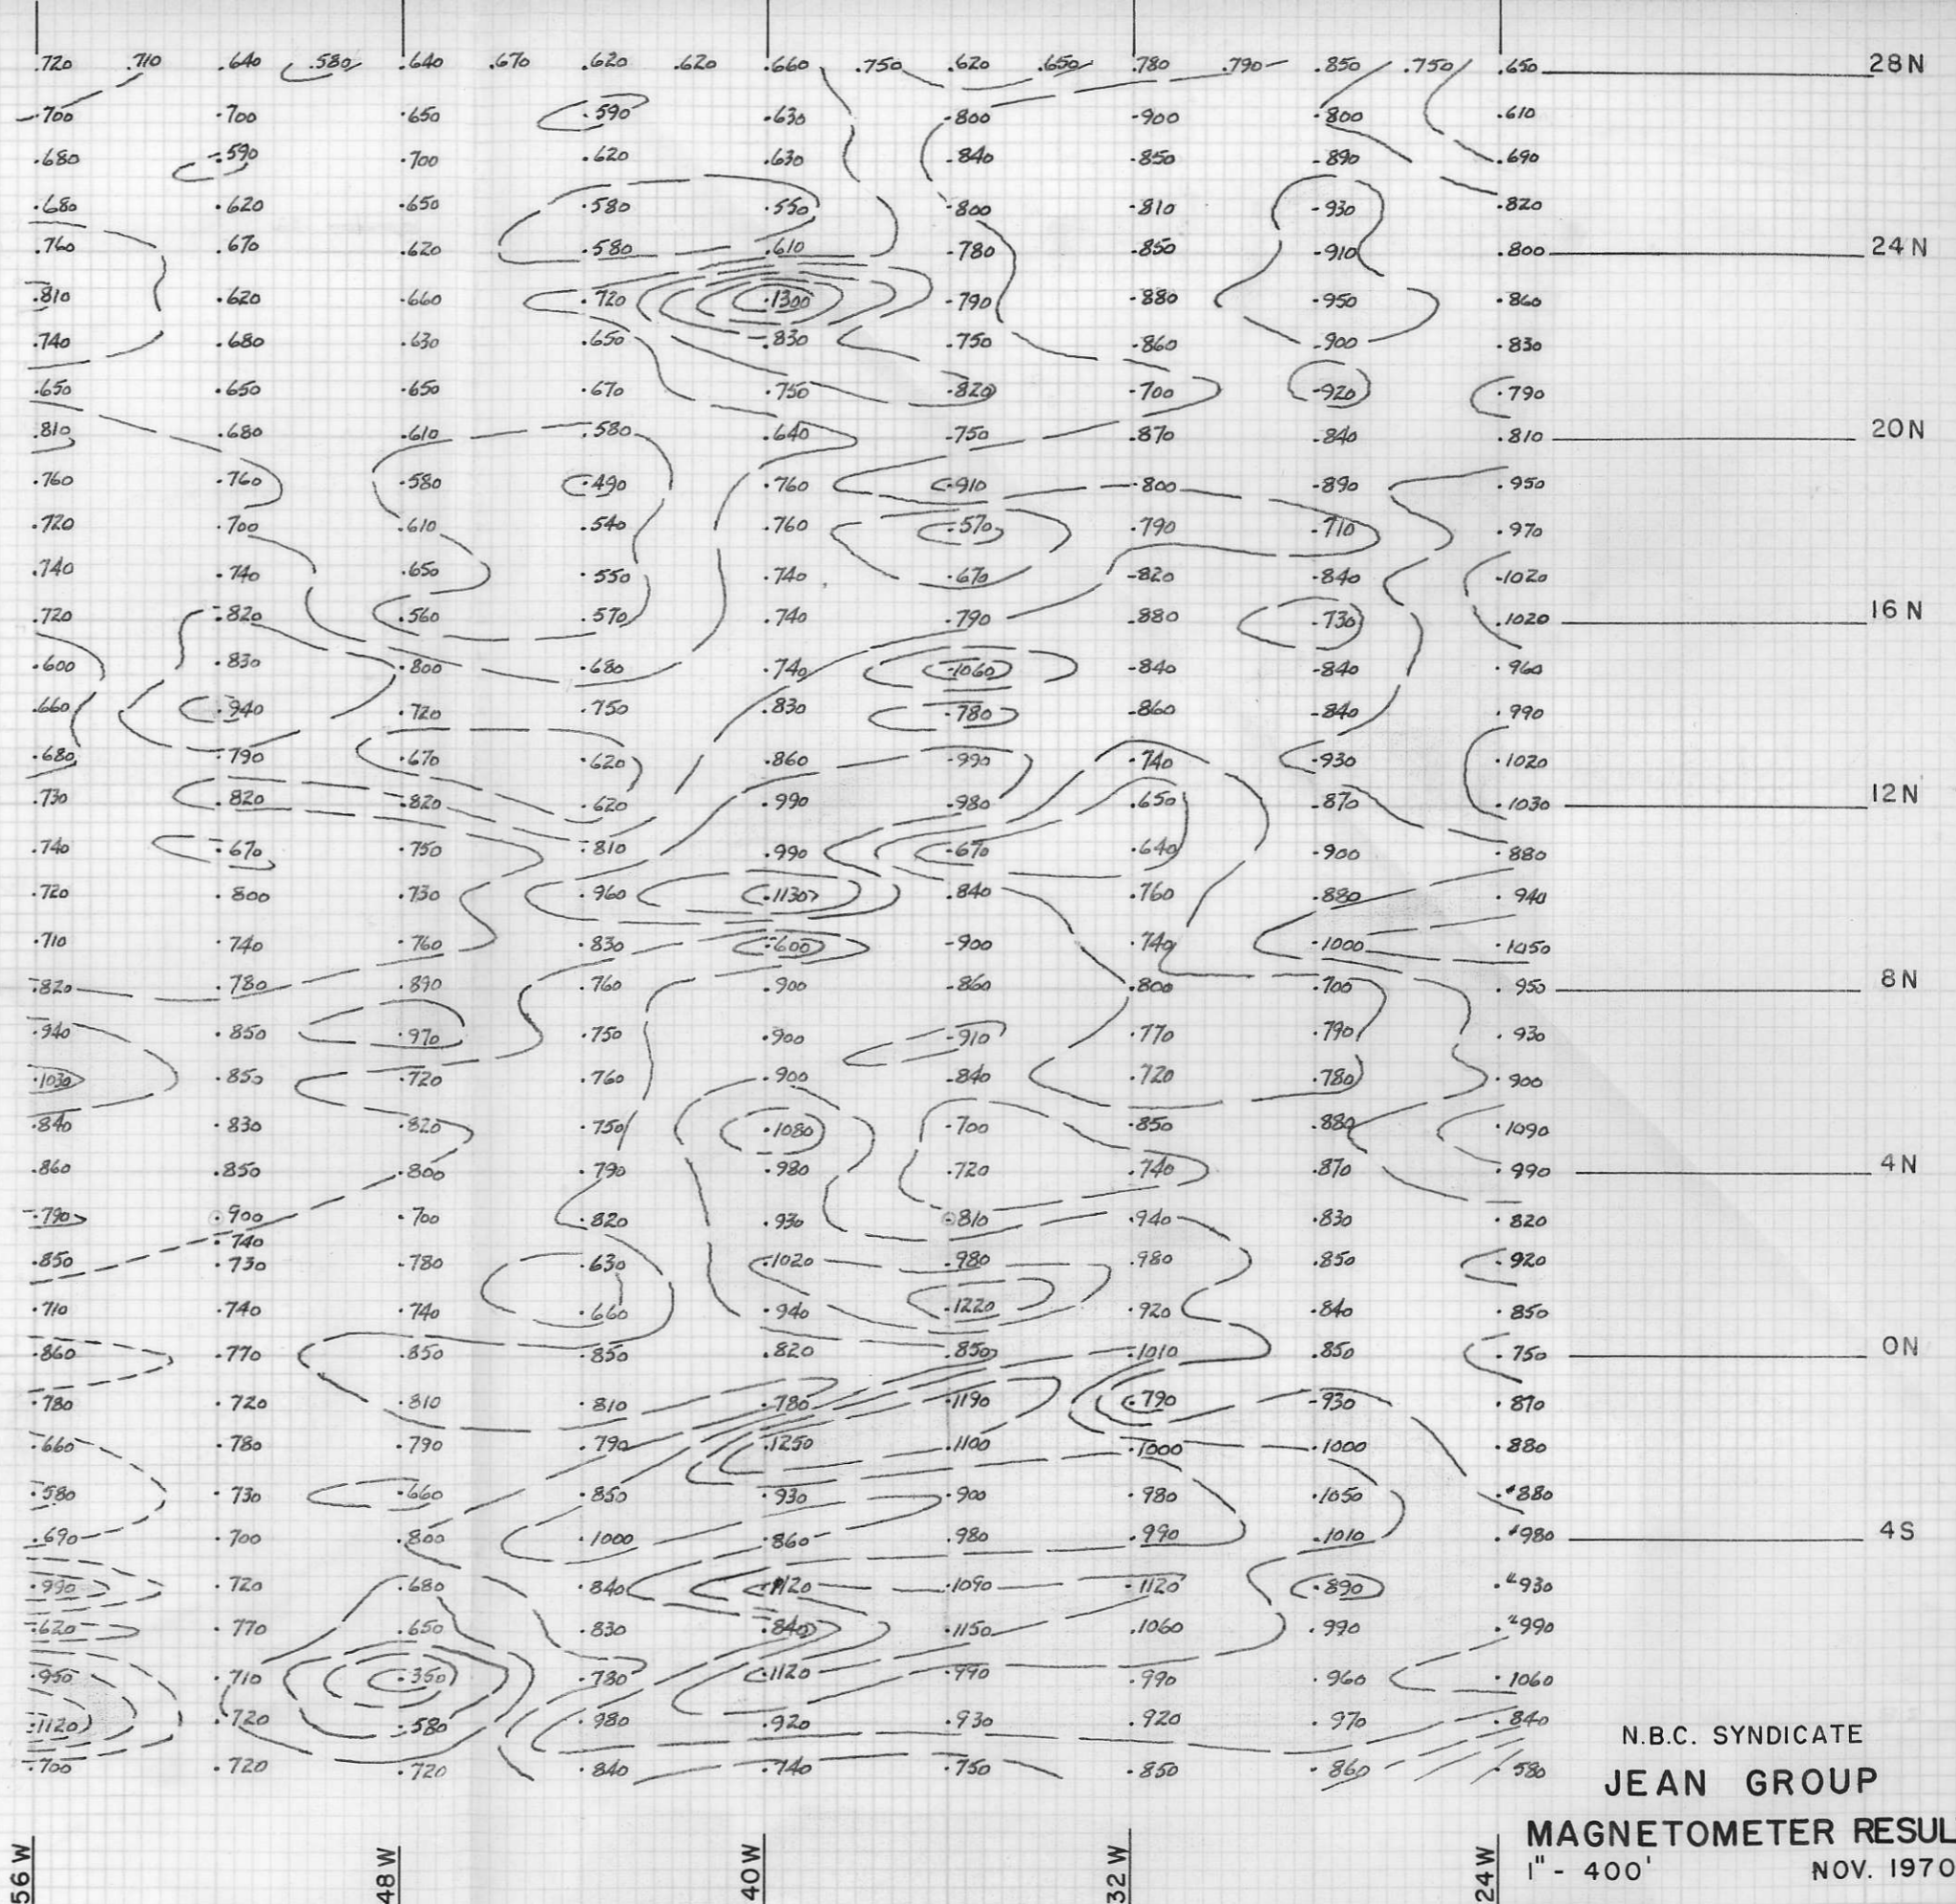

1200

PROFILE 52 W

PROFILE 36 W

N.B.C. SYNDICATE  
JEAN GROUP

MAGNETOMETER RESULTS  
1" - 400' NOV. 1970

671284 FIGURE II