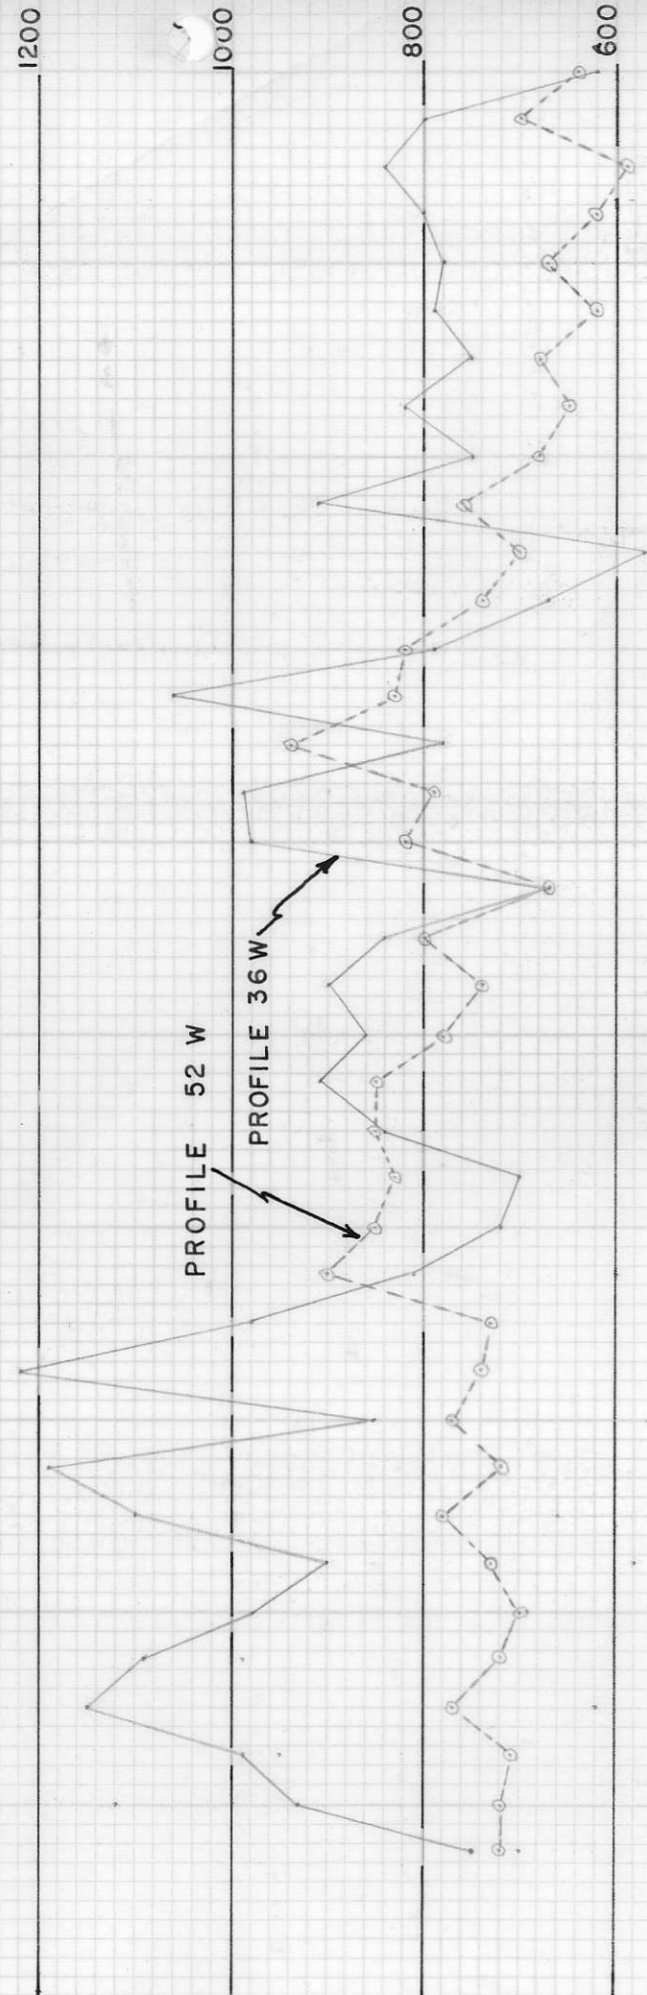

1200

PROFILE 52 W

PROFILE 36 W

N.B.C. SYNDICATE  
JEAN GROUP

MAGNETOMETER RESULTS  
1" - 400' NOV. 1970

671284 FIGURE II