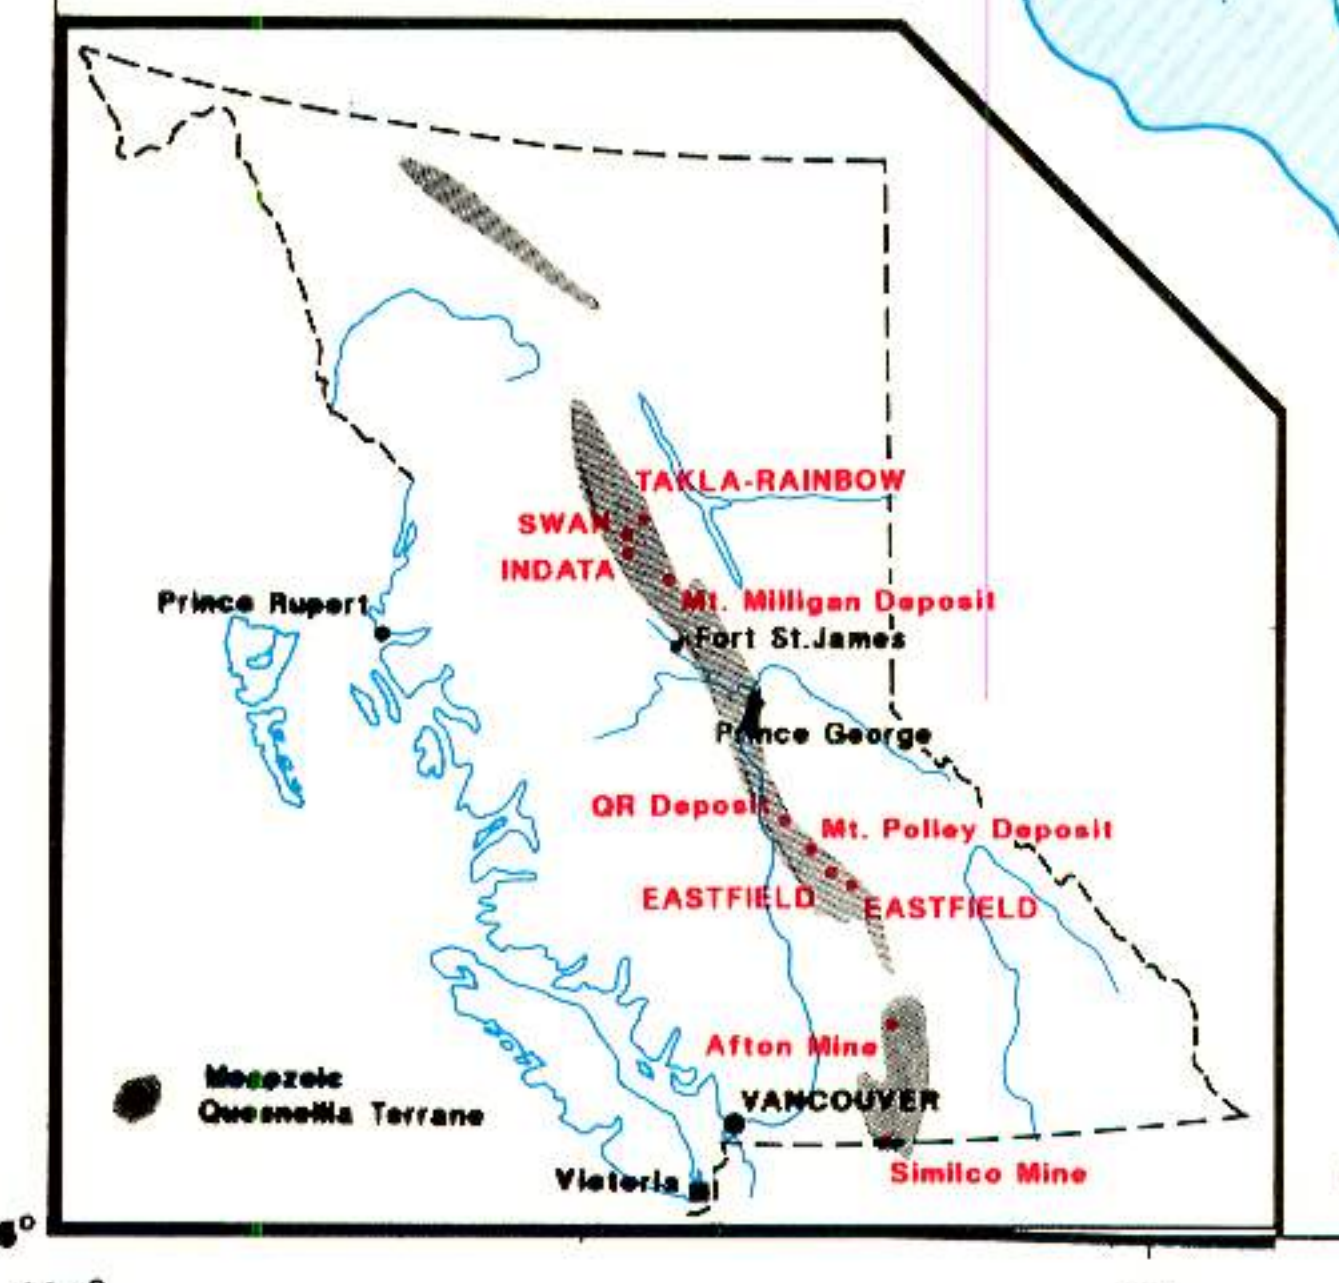

VSE Symbol : ETF-V

EASTFIELD RESOURCES LTD.

QUESNELLIA TERRANE
COPPER-GOLD BELT
Nation Lakes-Omineca River District
British Columbia

LEGEND

- Hogem Intrusives
- Railway
- Road
- Community

This map has been compiled from information believed to be reliable. Actual locations and ownership are not guaranteed.
Eastfield Resources Ltd., March 27th 1990

MT. MILLIGAN DEPOSIT
400 MILLION TONS
6.3 Million oz Gold
0.8 Million tonnes Copper

671234
Jean 931/2