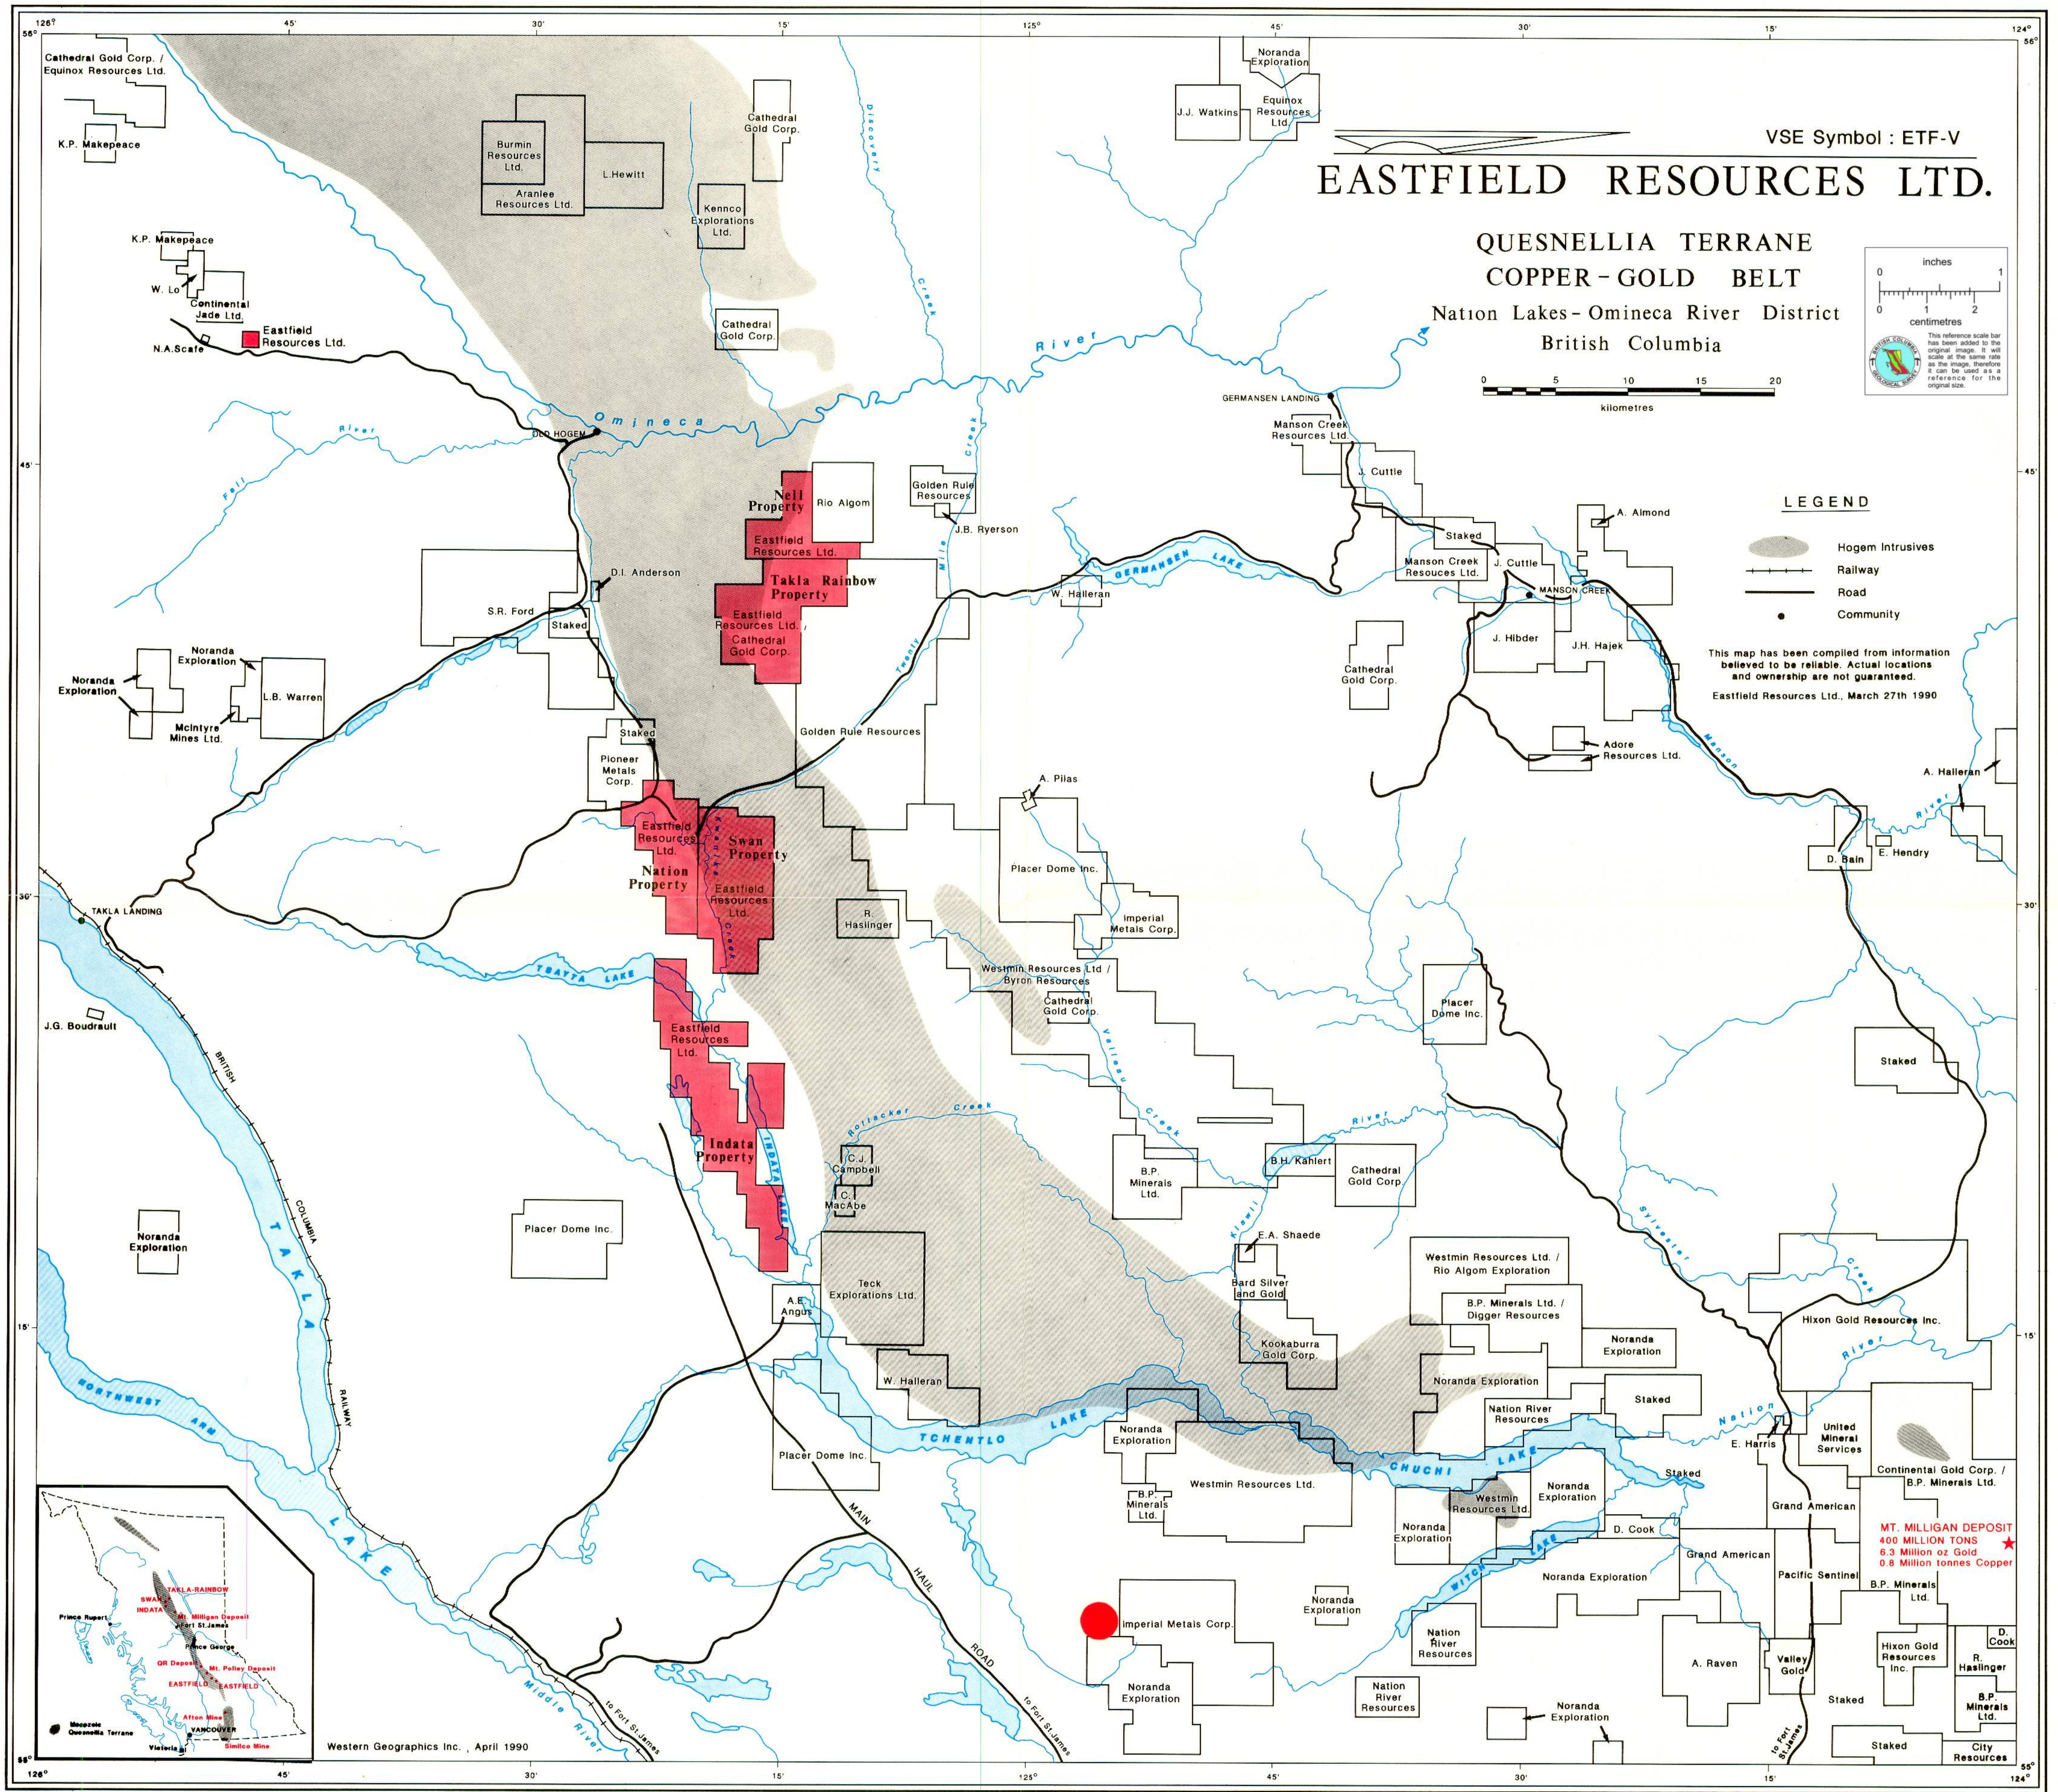

VSE Symbol : ETF-V

EASTFIELD RESOURCES LTD.

QUESNELLIA TERRANE
COPPER-GOLD BELT
Nation Lakes-Omineca River District
British Columbia

LEGEND

- Hogem Intrusives
- Railway
- Road
- Community

This map has been compiled from information believed to be reliable. Actual locations and ownership are not guaranteed.
Eastfield Resources Ltd., March 27th 1990

MT. MILLIGAN DEPOSIT
400 MILLION TONS
6.3 Million oz Gold
0.8 Million tonnes Copper

671234
Jean 931/2