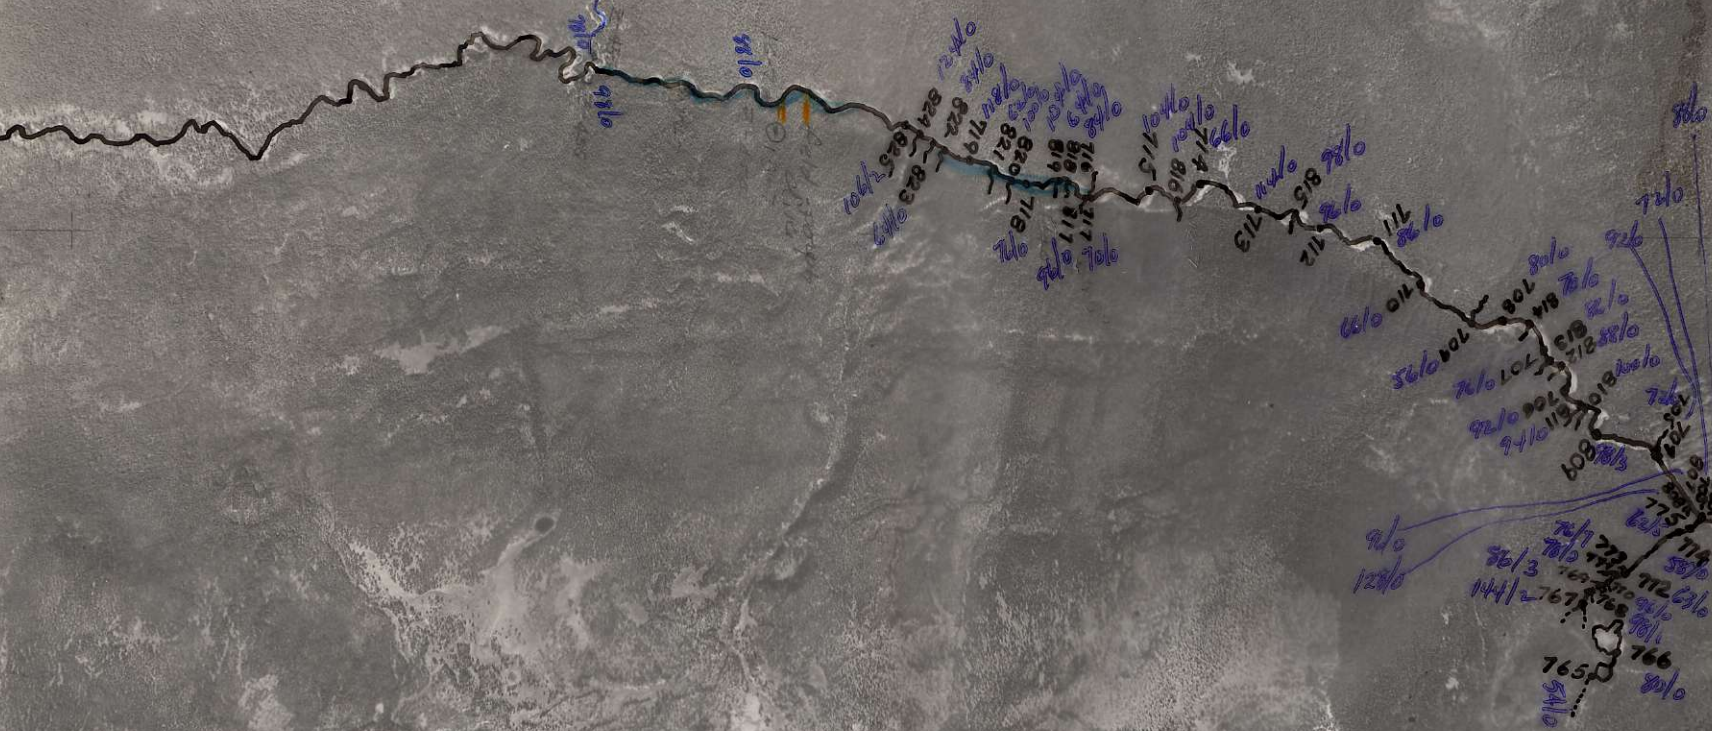

670312

DELTA: 7

ALL SILTS - Z

--- = UNDERGROUND CREEK

DLC.  
DOL.

Plotted  
1971