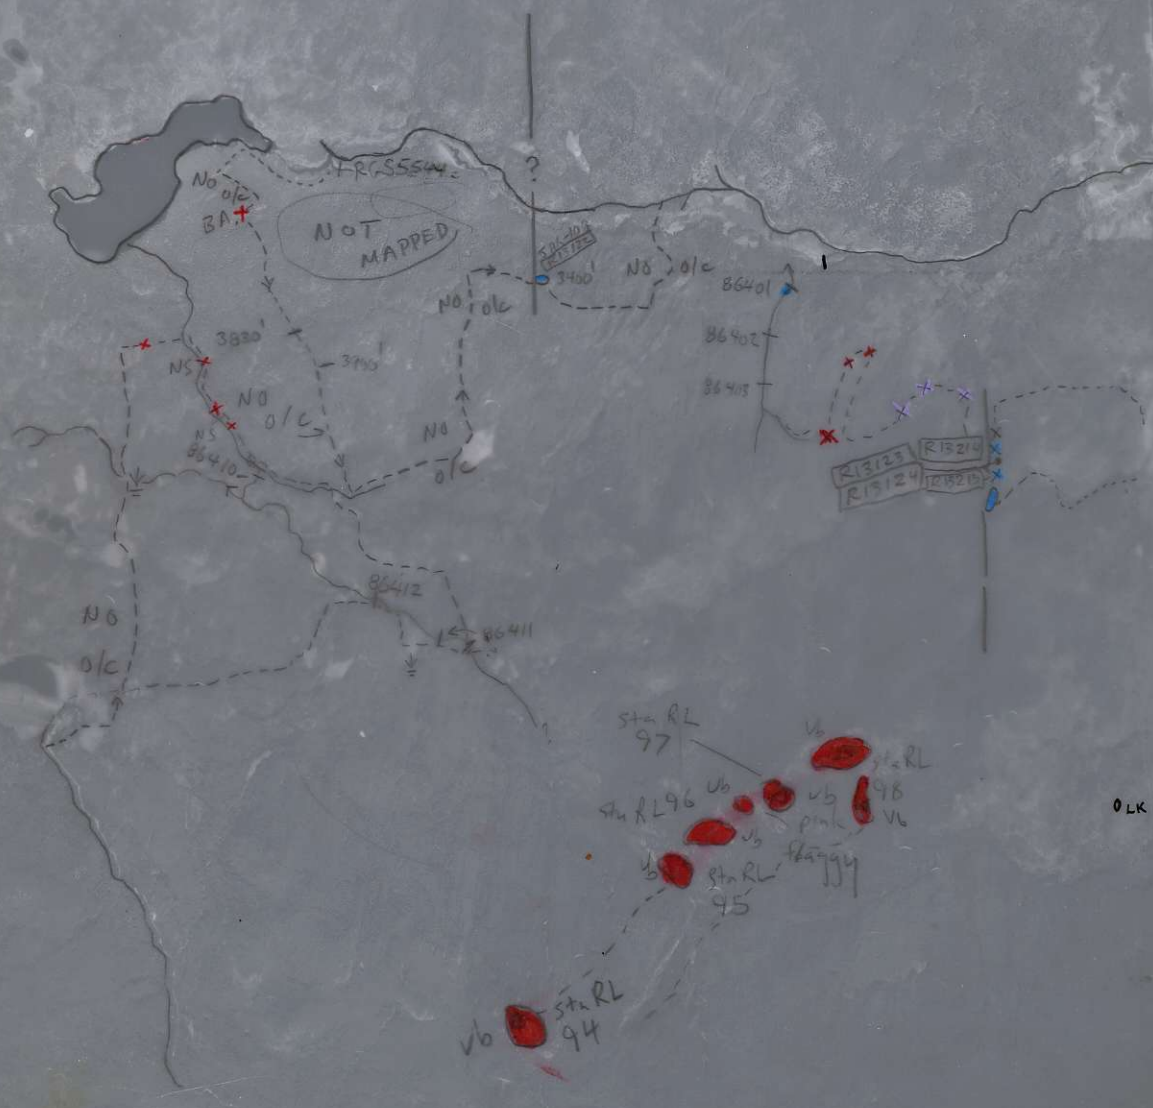

670247

Province of British Columbia  
BC 79056 No 01616

July 14/88

R. Linnen

SEPT. 11/86

J. NEBOCAT

EOCENE

BASALT

CRET. → TERT.

CHERT PERBLE,  
CONG & MALOSE, L/C

OLK

OK