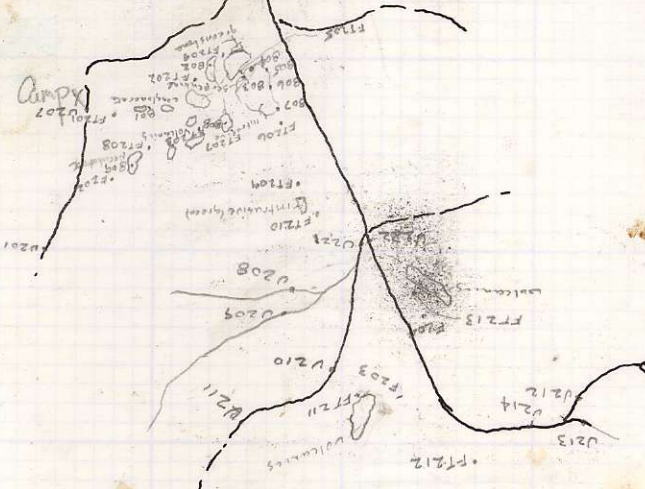

GRANOPHRE
INTRUSIVE
INDICATED

GOLD
BOTTOM
CREEK

MOUNT
X
O'KEEFE

670109 CAMP FREDDIE
AUGUST 21 1981

104N/3W