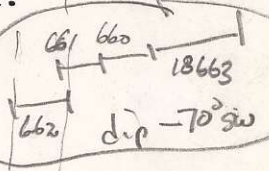

Plate 1 : View from Mt. Alcock looking NE. White area is barite kill zone. See Figure 2 for legend. (MacIntyre, 1980).

18664 0-40'

18657-659 behind ridge

18651

18664 0-40'

Plate 2 : View E toward Mt. Luke with barite kill zone in foreground. Note location of Pb-Zn zone within kill zone. (MacIntyre, 1980).