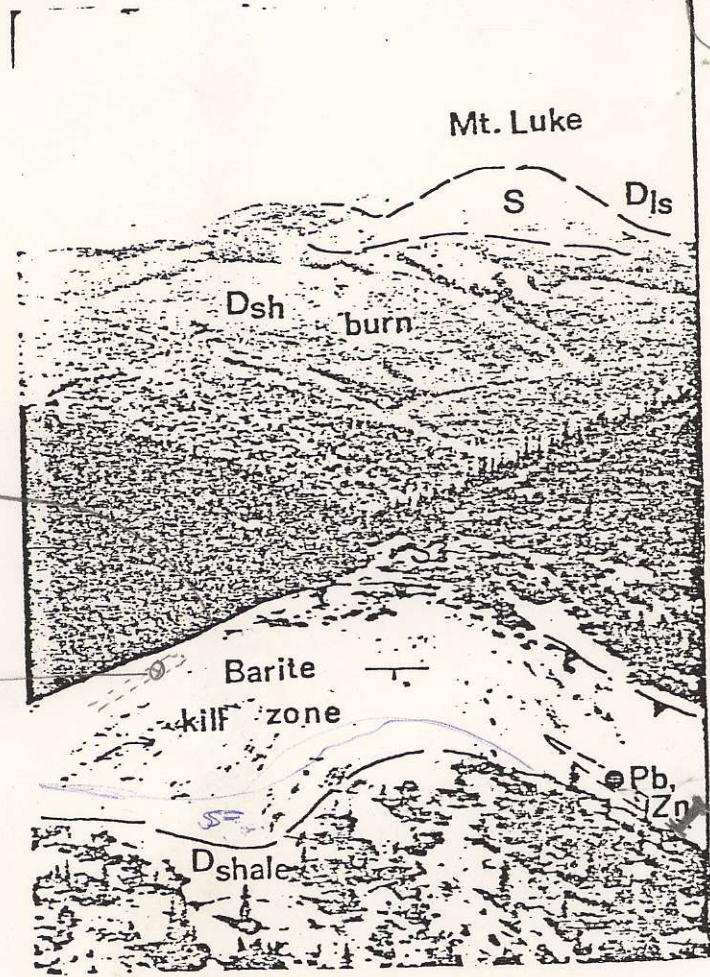

Plate 1 : View from Mt. Alcock looking NE. White area is barite kill zone. See Figure 2 for legend. (MacIntyre, 1980).

18664 0-40'

18657-659 behind ridge

18651

18664 0-40'

Plate 2 : View E toward Mt. Luke with barite kill zone in foreground. Note location of Pb-Zn zone within kill zone. (MacIntyre, 1980).