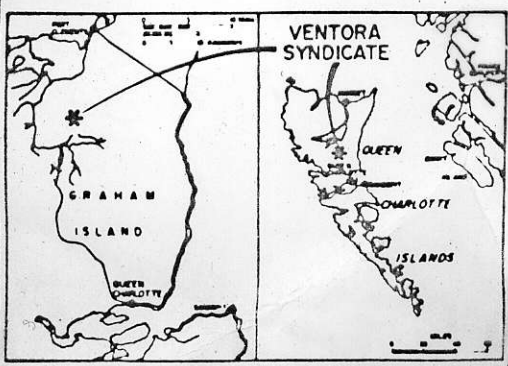

INTEX - IONA
 J. M. GORAN - INVER

VENTORA SYNDICATE
 SPECOGNA GOLD AREA
 GRAHAM ISLAND, B.C.
 0 500 1000 2000 3000 4000
 METERS
 0 1 2 3
 MILES
 JAN 4, 1979

GOLD ZONE AS
 OUTLINED BY
 DIAMOND DRILLING
 TO DATE

see Sheet A
SHEET C

This reference scale bar has been added to the original image. It will scale at the same rate as the image, therefore it can be used as a reference for the original size.