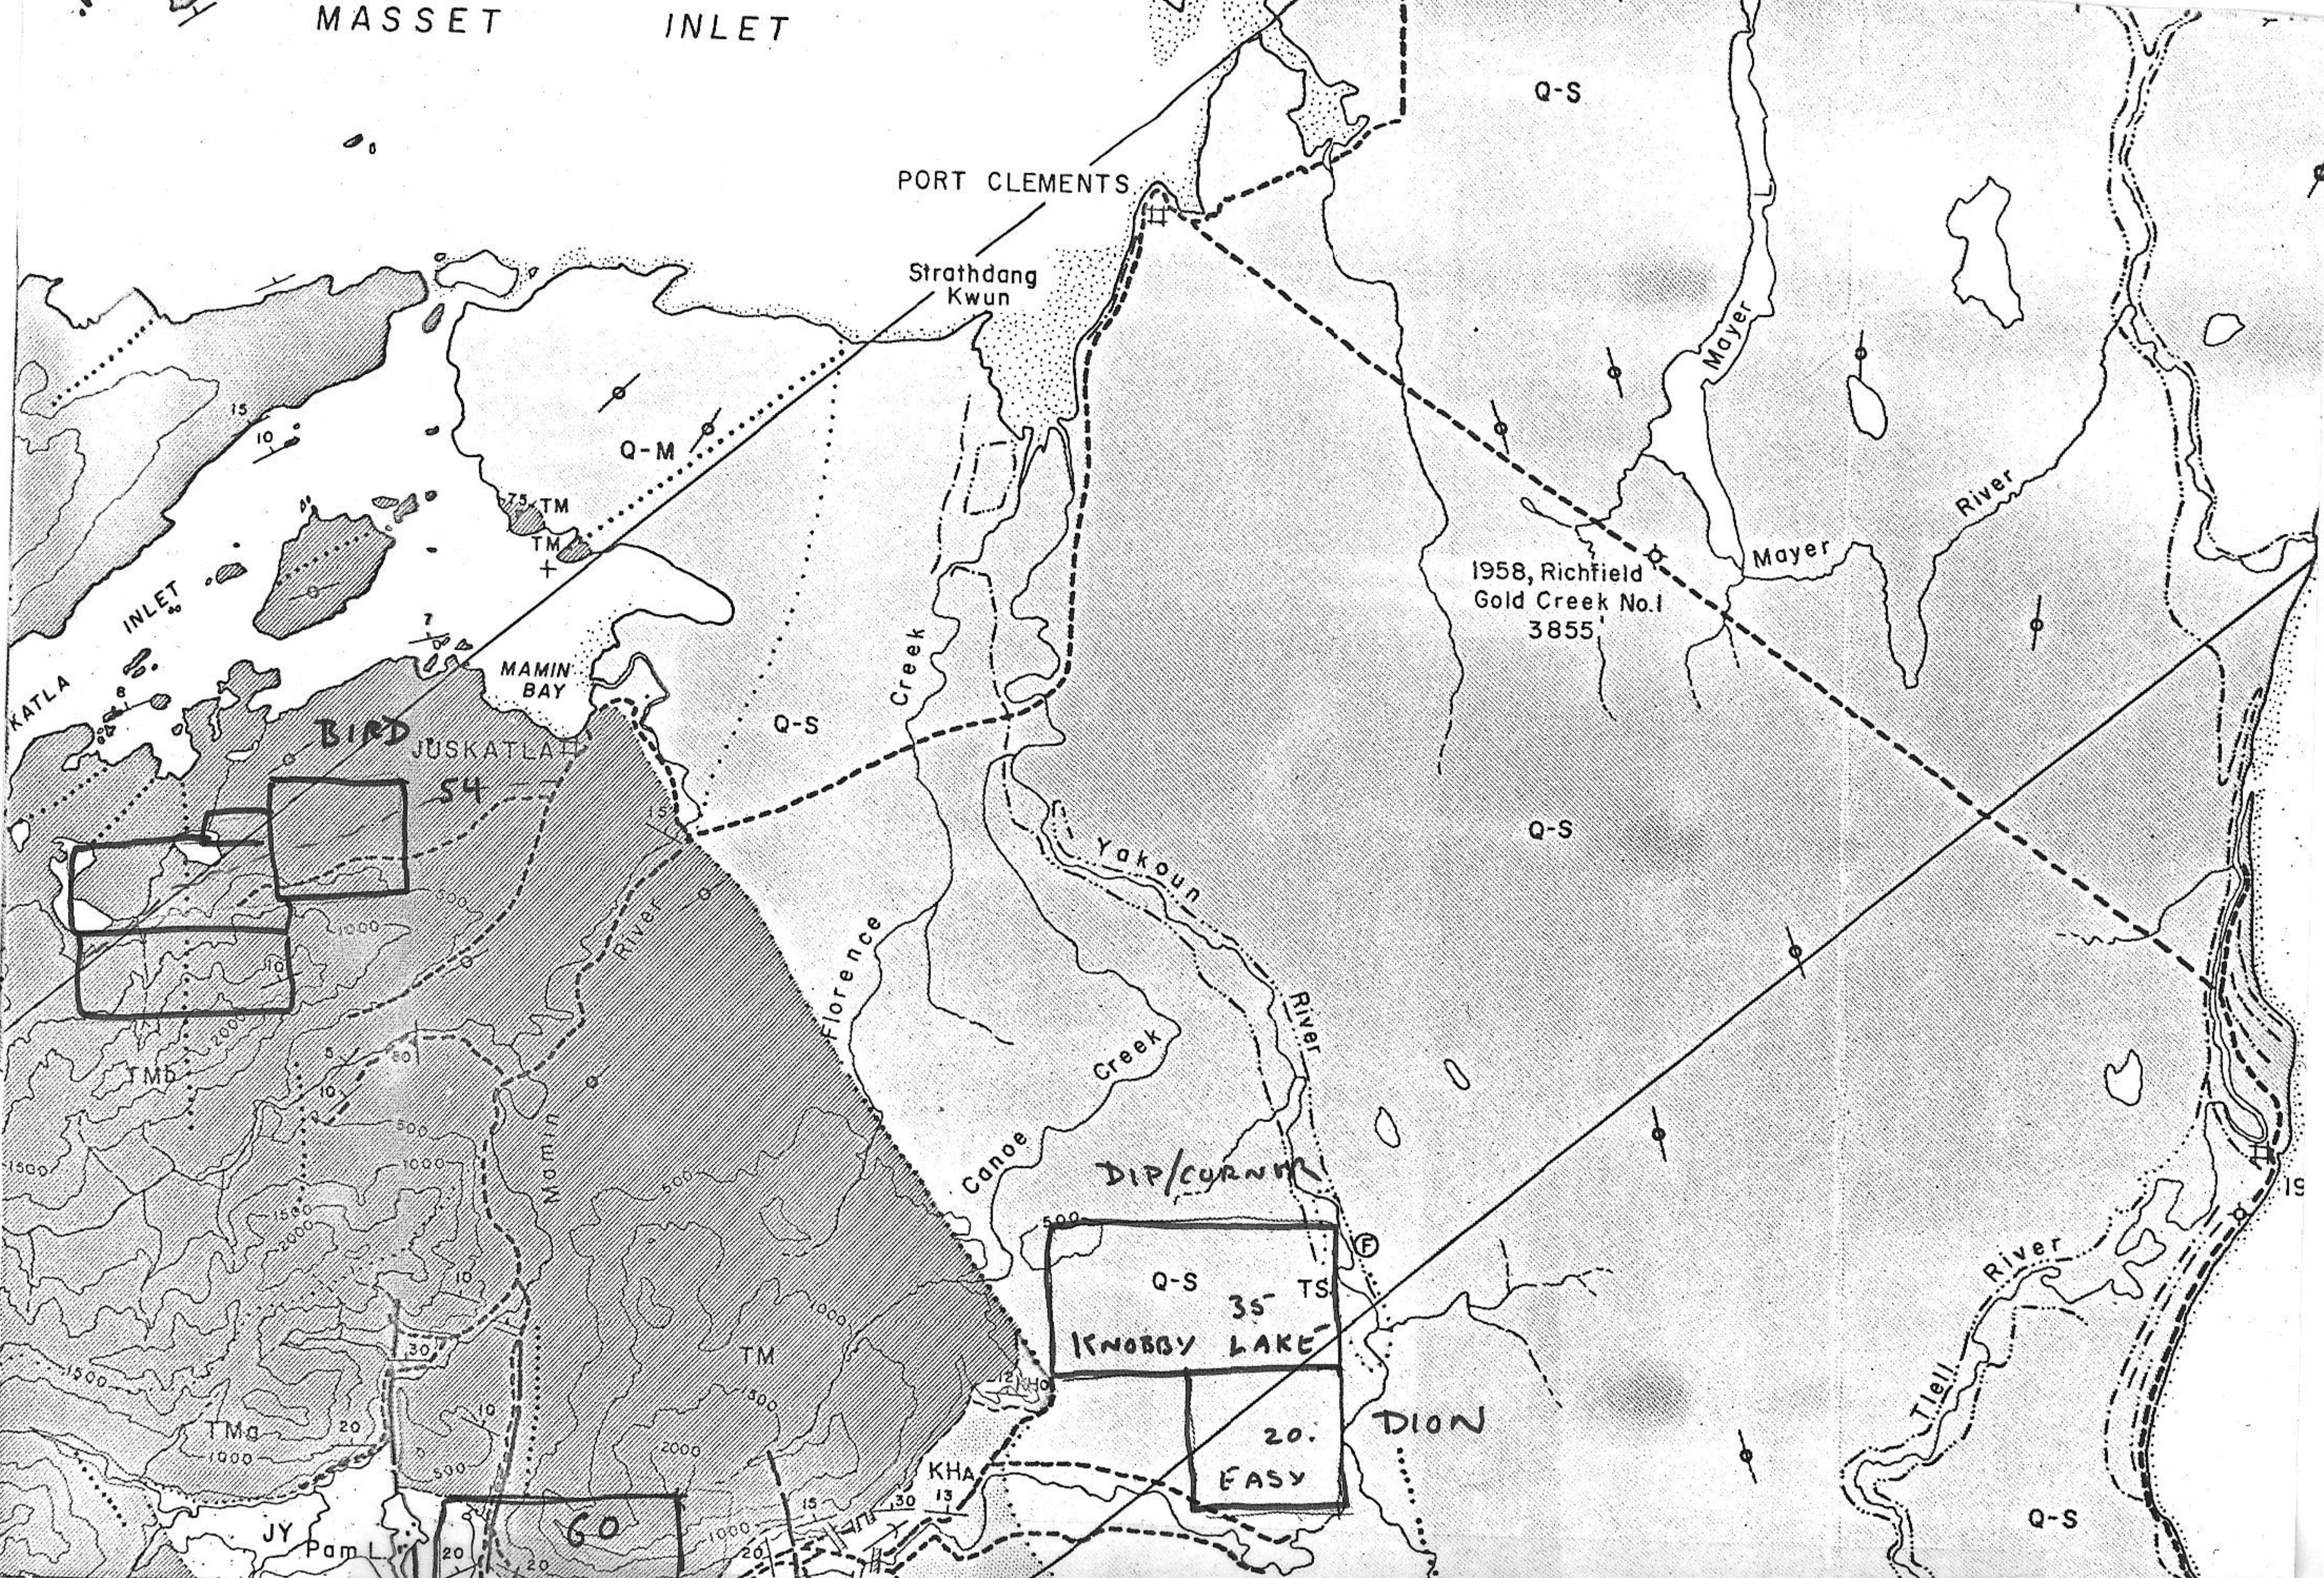

INTEX - IONA
 J. M. GORAN - INVER

VENTORA SYNDICATE
 SPECOGNA GOLD AREA
 GRAHAM ISLAND, B.C.
 0 500 1000 2000 3000 4000
 METERS
 0 1 2 3
 MILES
 JAN 4, 1979

GOLD ZONE AS
 OUTLINED BY
 DIAMOND DRILLING
 TO DATE

521714
 103 F/9

PORT CLEMENTS

Strathdang Kwun

1958, Richfield Gold Creek No.1 3855'

Q-S

BIRD JUSKATLAH 54

DIP/CURNN
Q-S 35- TS
KNOBBY LAKE
20
EASY

DION

see Sheet A
SHEET C

This reference scale bar has been added to the original image. It will scale at the same rate as the image, therefore it can be used as a reference for the original size.