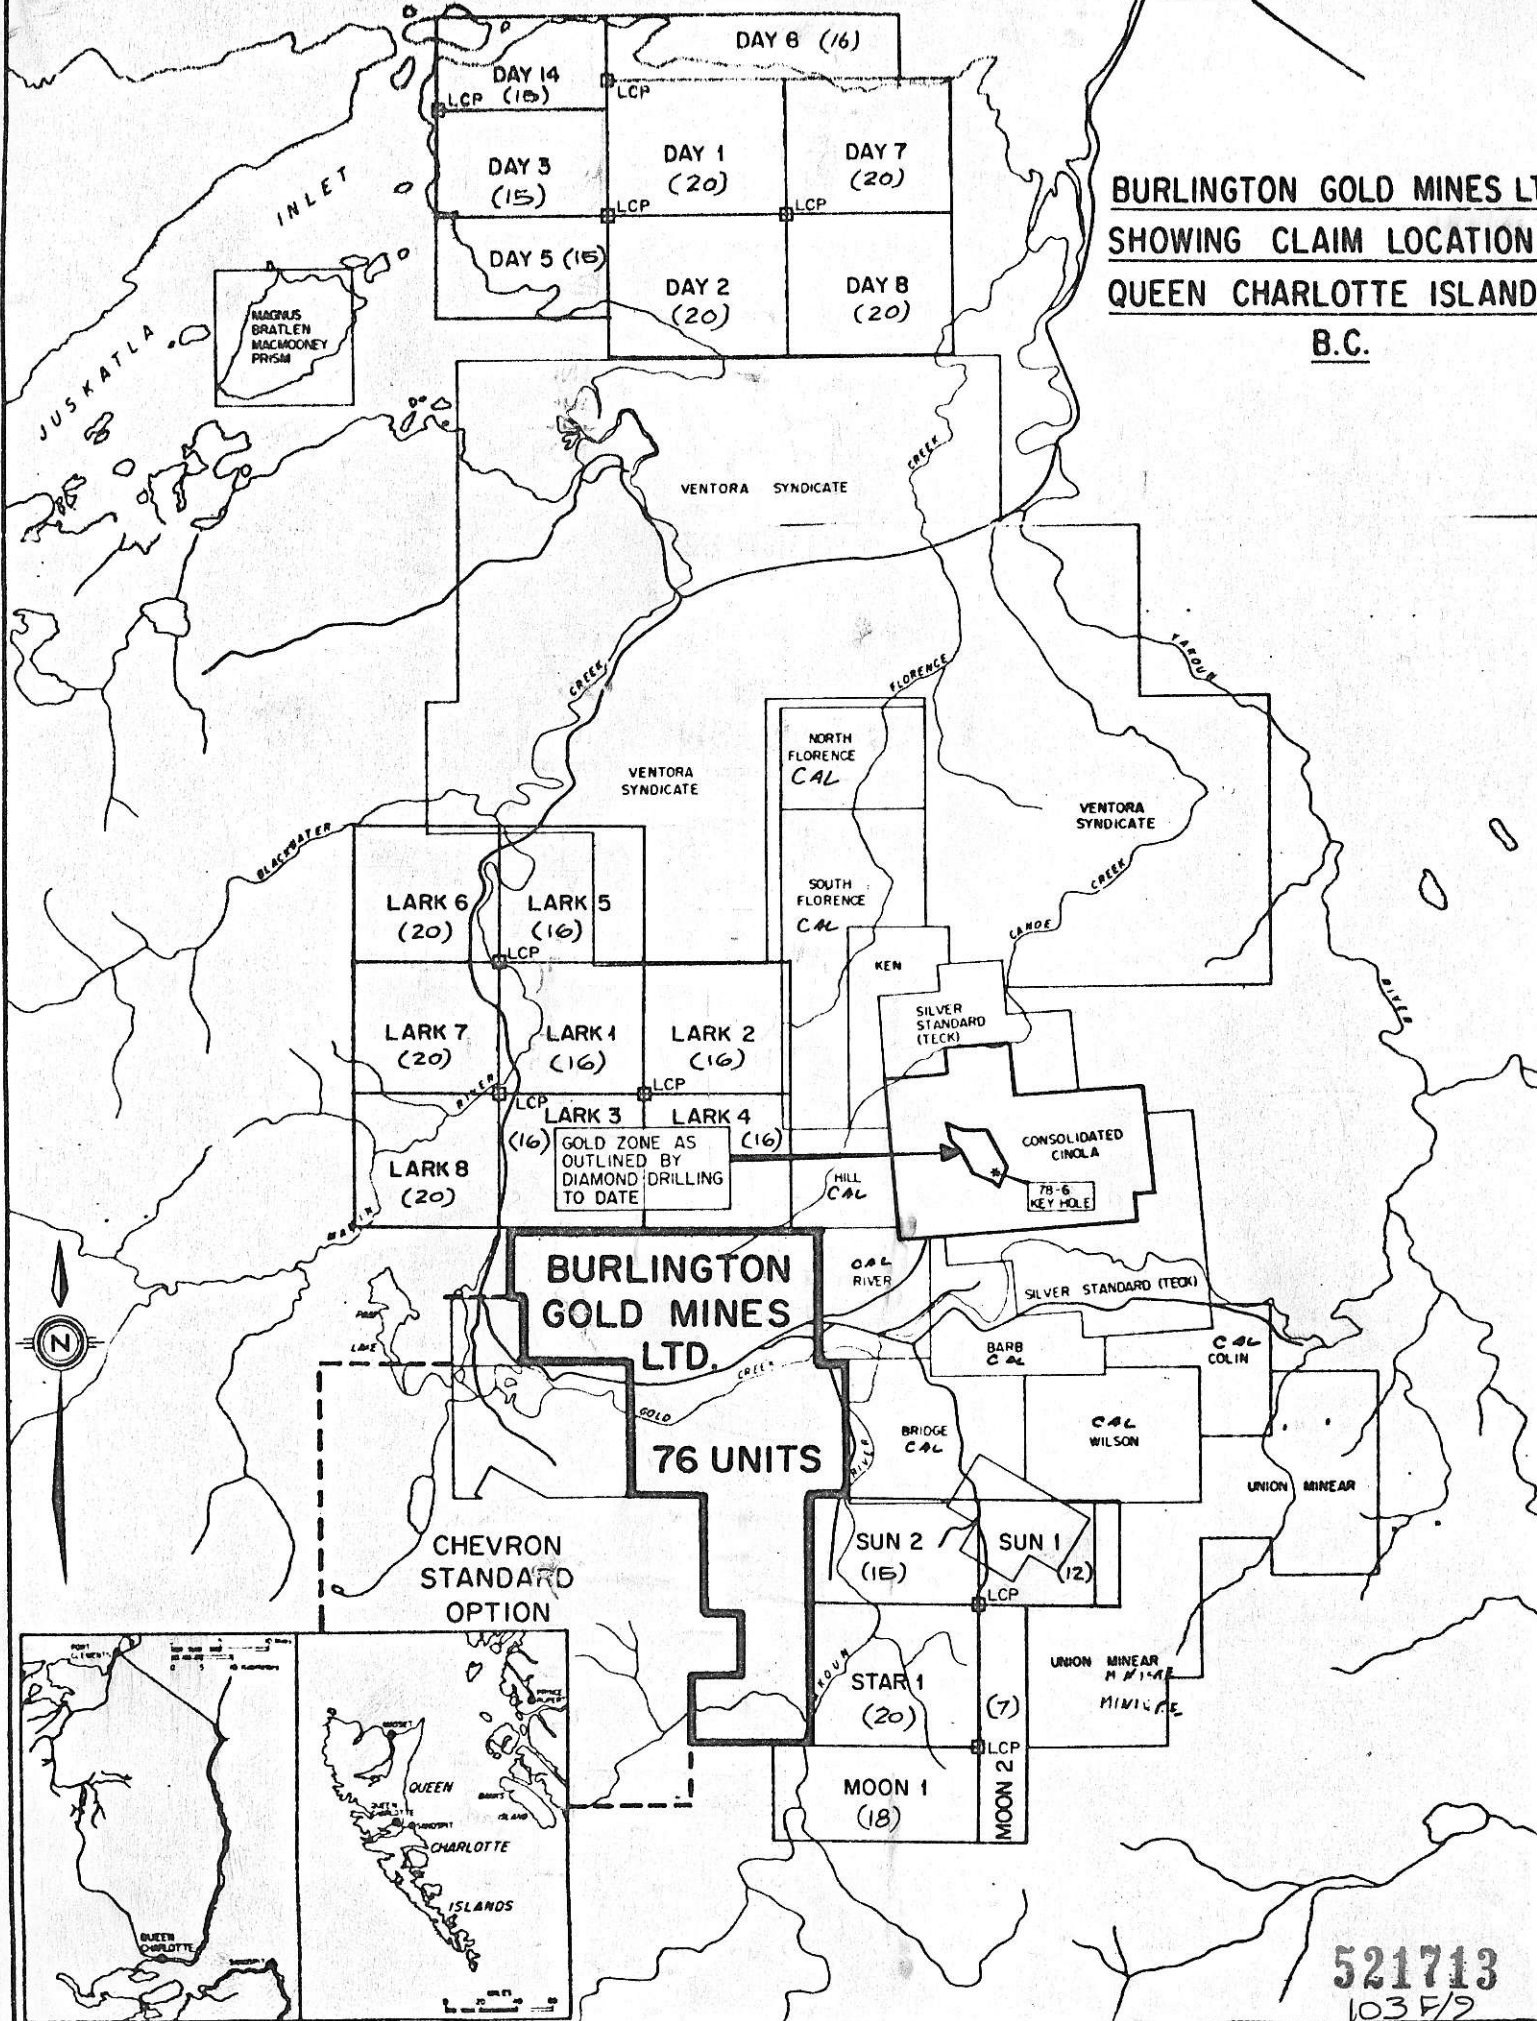

PORT CLEMENTS

BURLINGTON GOLD MINES LTD SHOWING CLAIM LOCATION QUEEN CHARLOTTE ISLANDS B.C.

521713
103 F/9