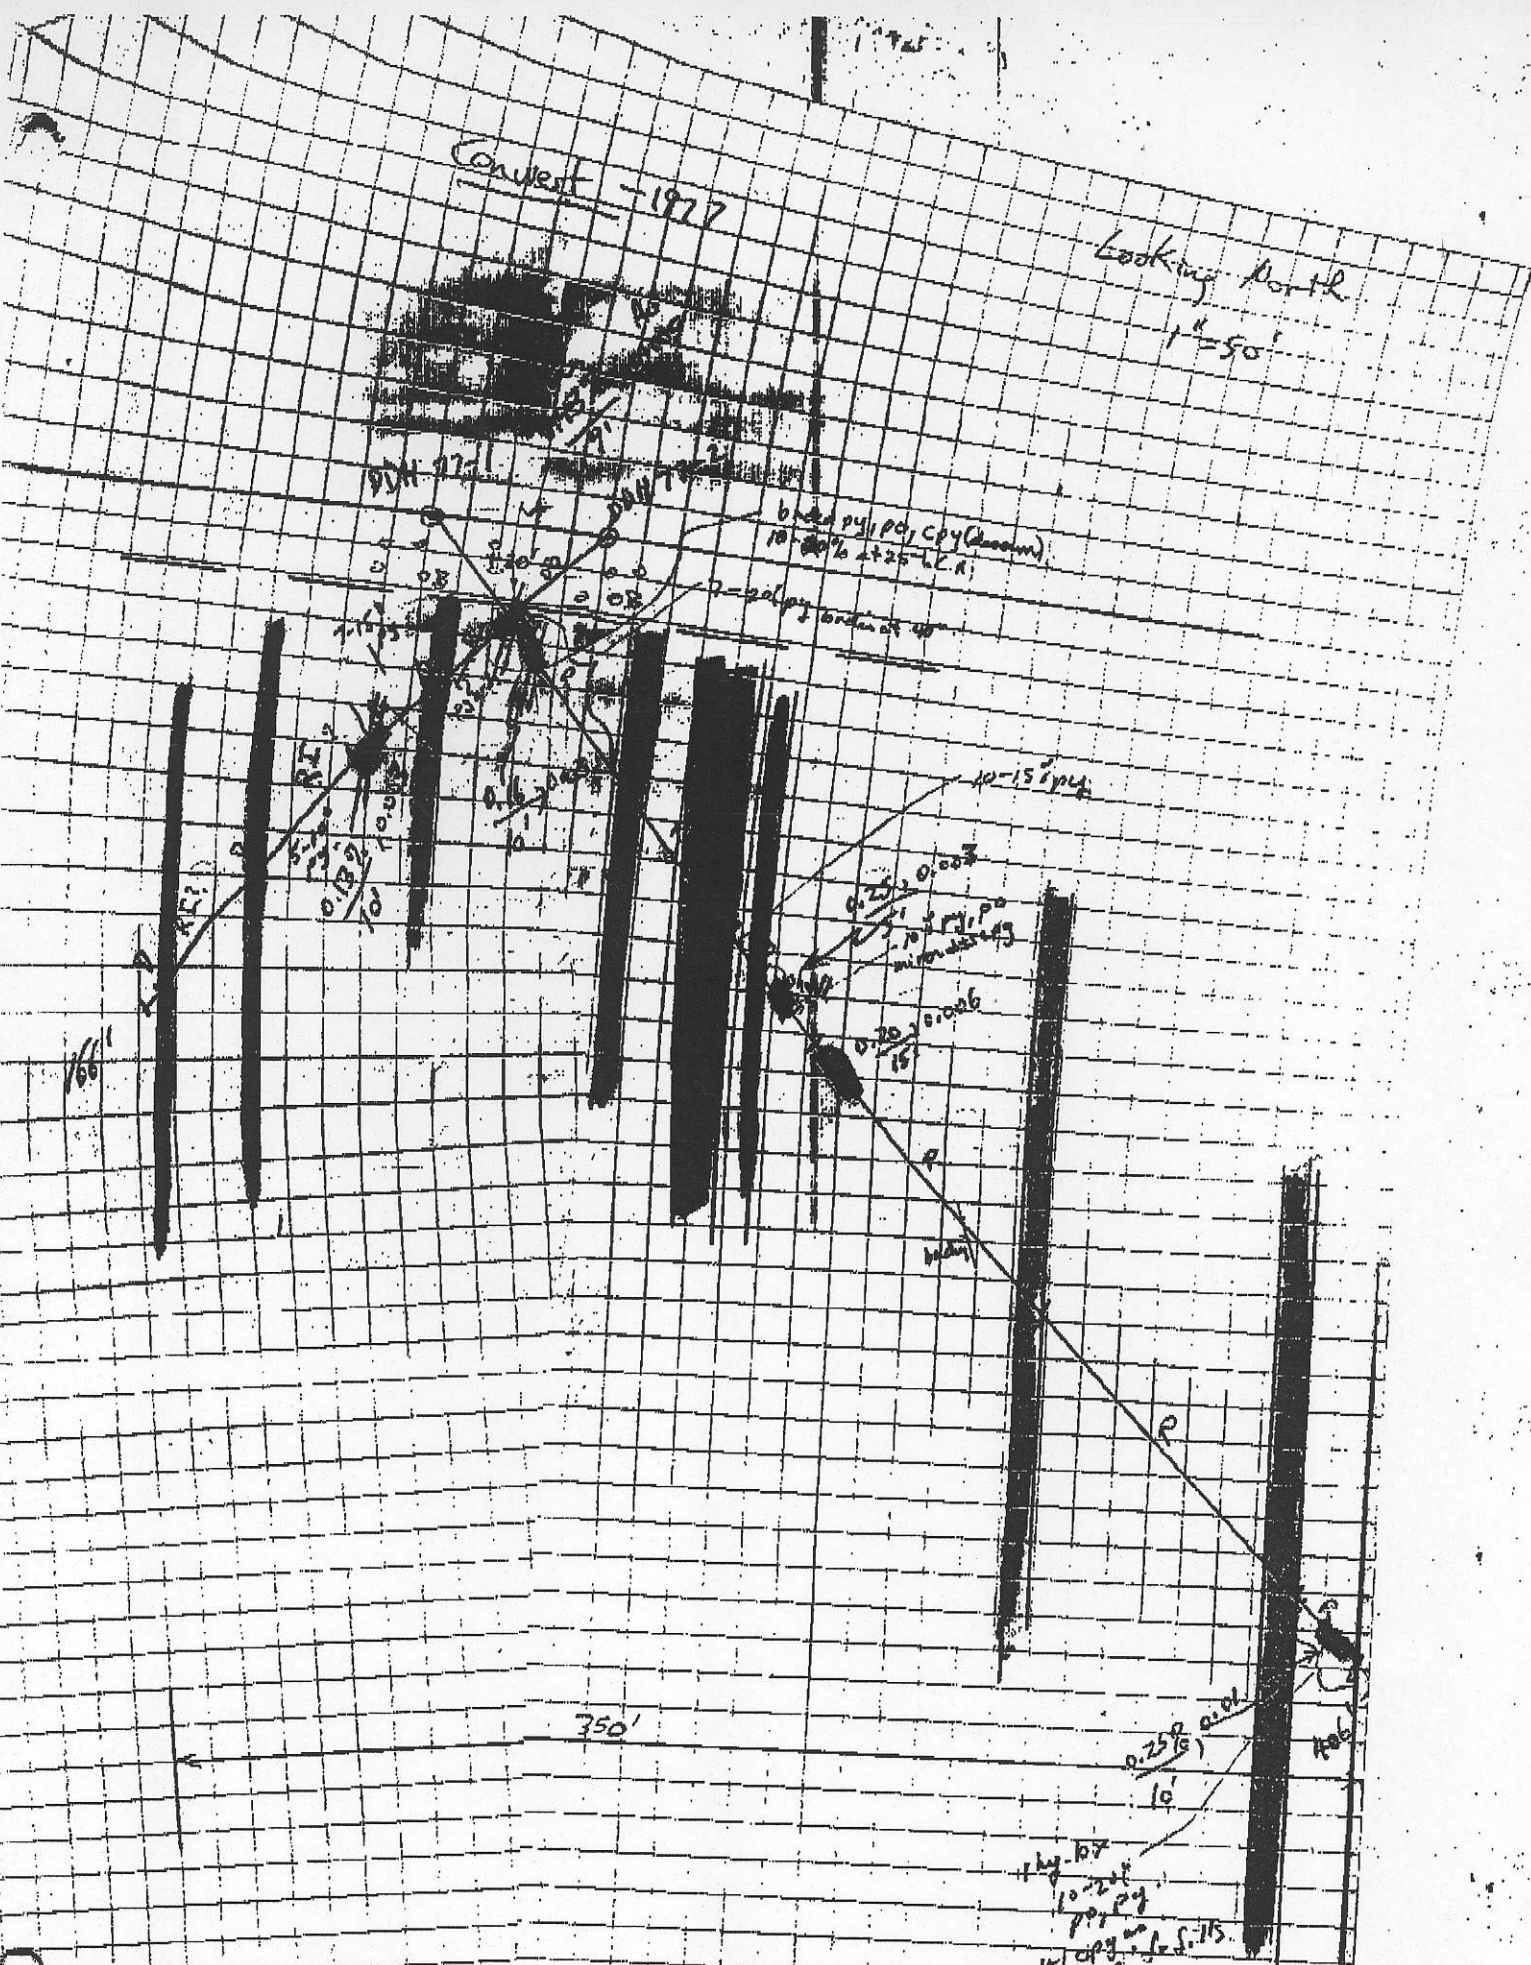

Convent - 1977

Looking North
1"=50'

Dykes (Andesite)
- post mineral

521653

10-20 py, ps, cpy at 40-50% at 25-40%