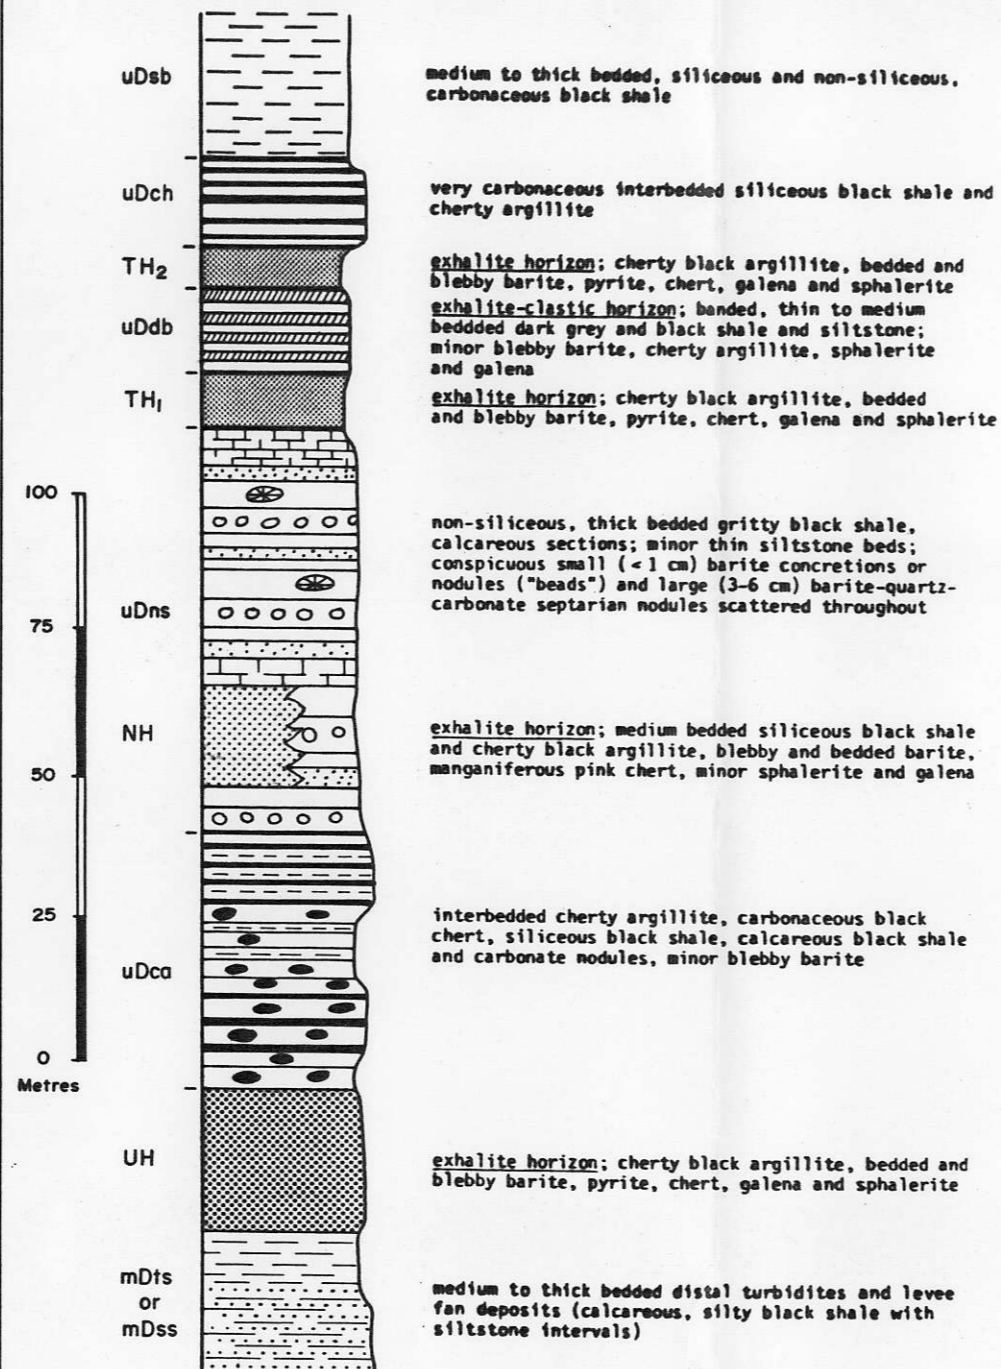

REGIONAL STRATIGRAPHY

GUNSTEEL FM. STRATIGRAPHY - DRIFTPILE FOLD BELT

GUNSTEEL FM. STRATIGRAPHY - MT. WALDEMAR THRUST BELT