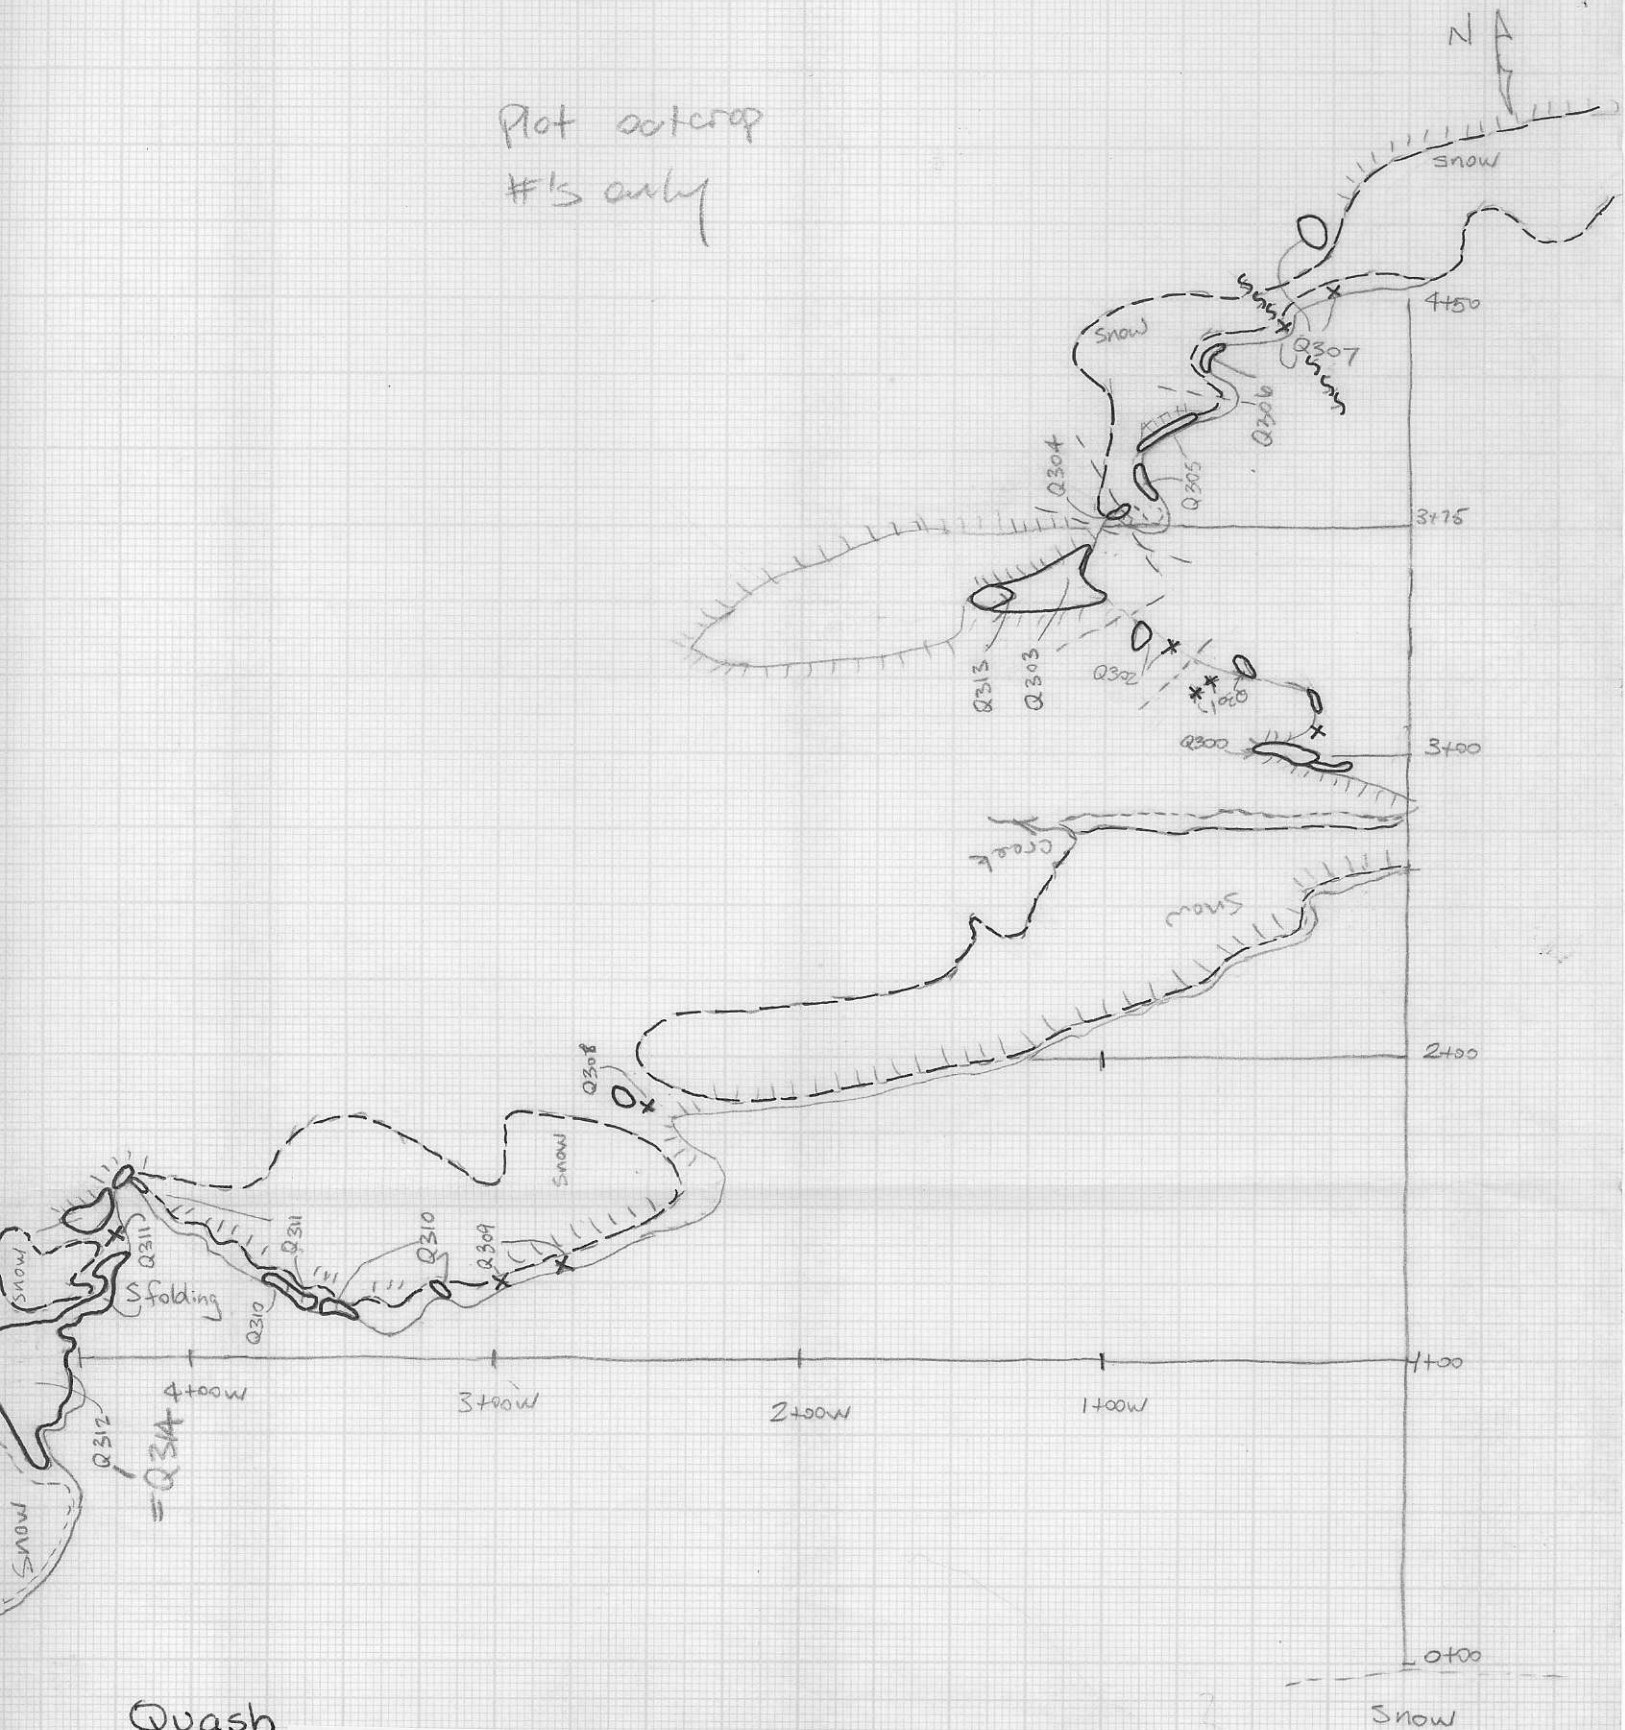

GRID B

June 13/88

Plot outcrop  
#1's only

Quash  
1049/16 521477