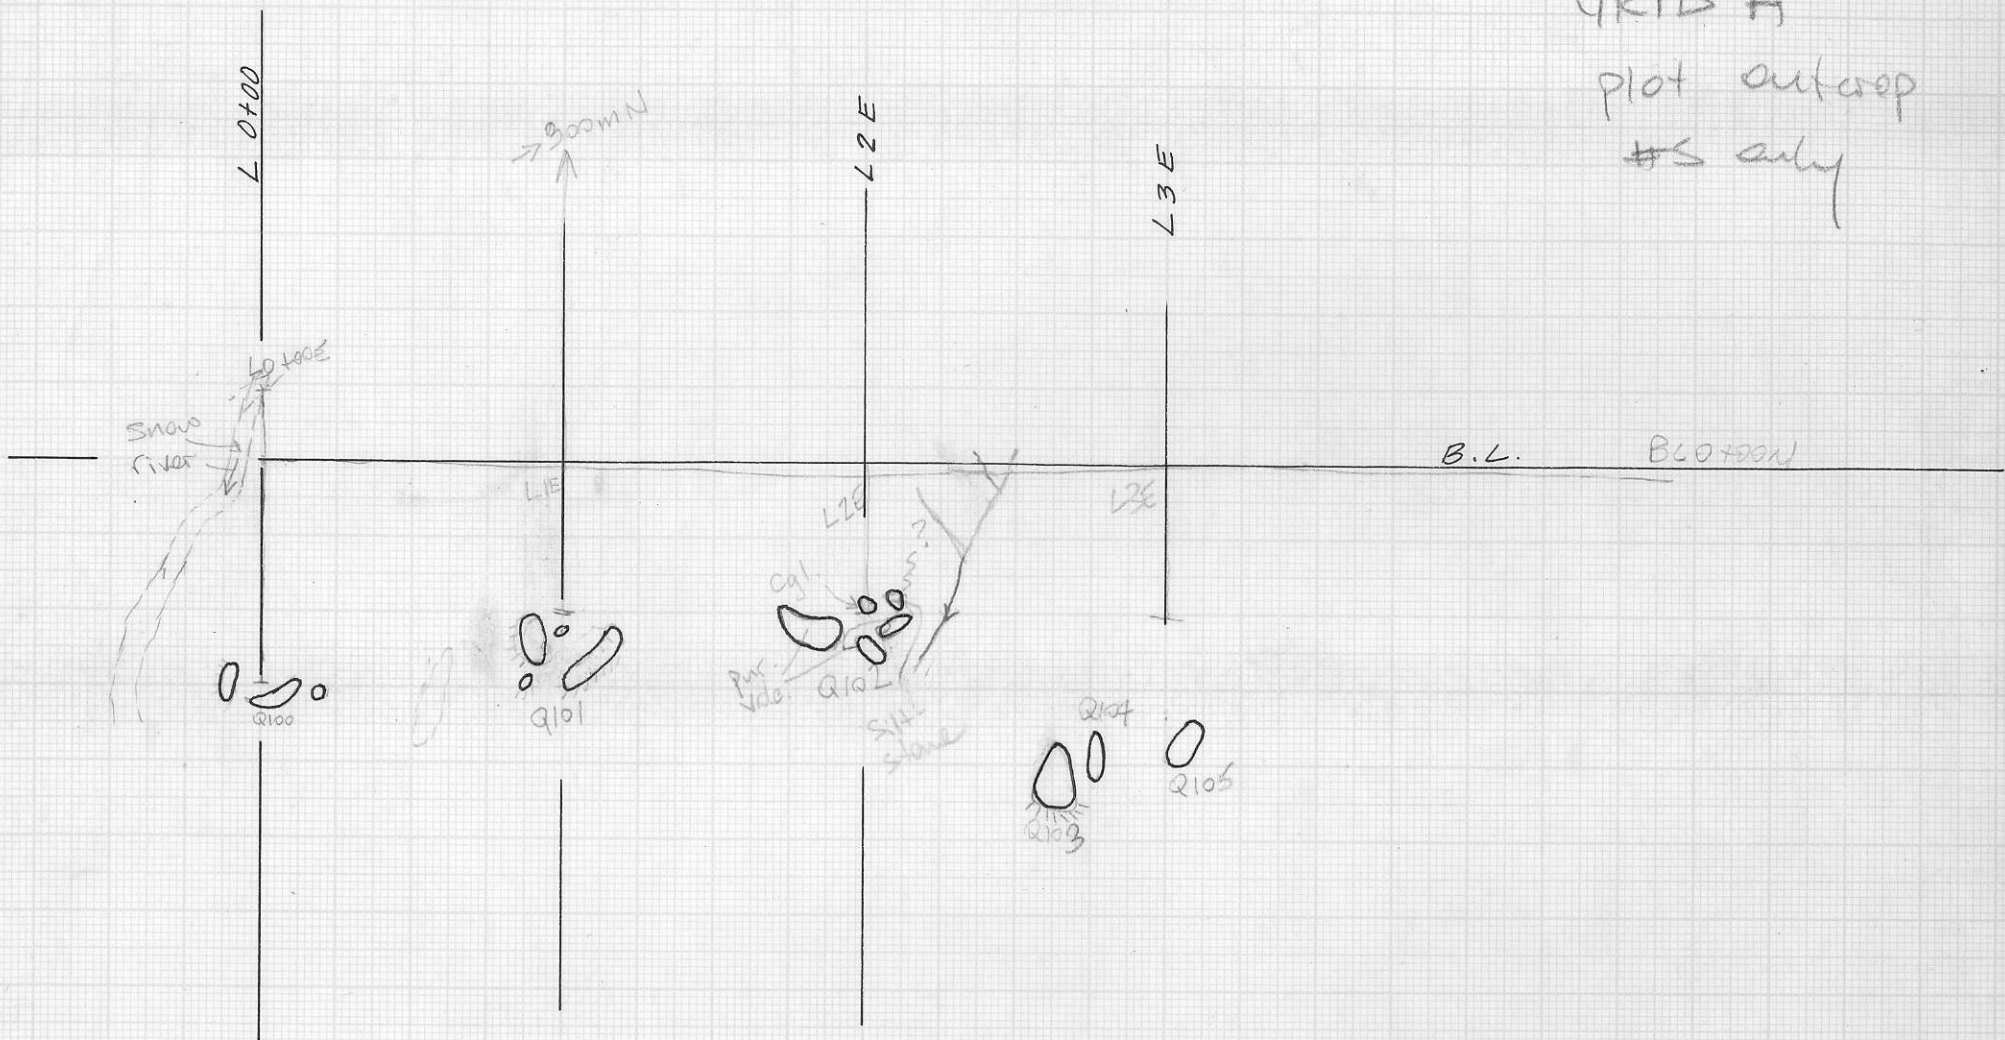

Fri. June

N ↑

1:500

GRID A

plot outcrop

#S only

Quash 104G/16

521476