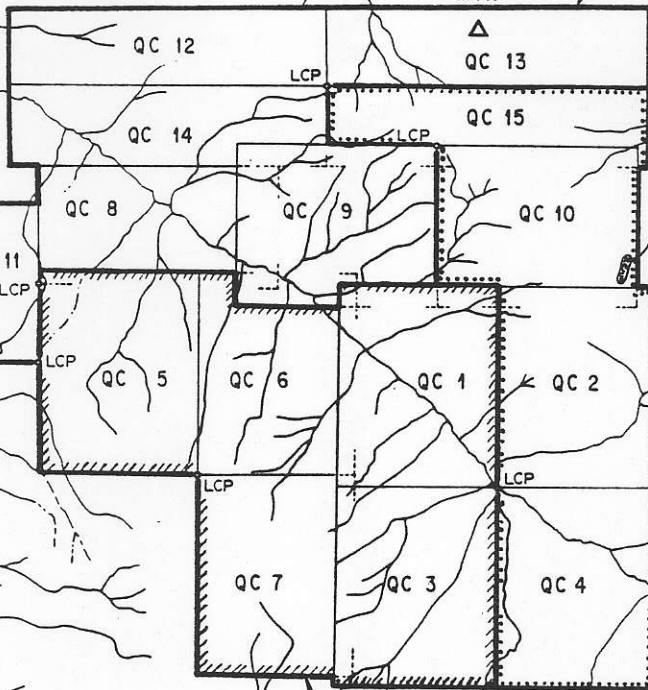

130° | 25'

130° | 20'

130° | 15'

KLASTLINE RIVER

TSAZIA MTN.

CASTLE ROCK

NORTH GROUP

COOLRIDGE MTN.

57° 50'

57° 50'

LAVA BED

KAKIDDI CREEK

EAST GROUP

SOUTH GROUP

57° 45'

57° 45'

NUTTLUDE LAKE

130° | 15'

TECK EXPLORATIONS LIMITED
 QUASH CREEK CLAIMS
CLAIM MAP

521449
1049

Metres 0 5000 Metres

FIG.2

130° | 25'

130° | 20'