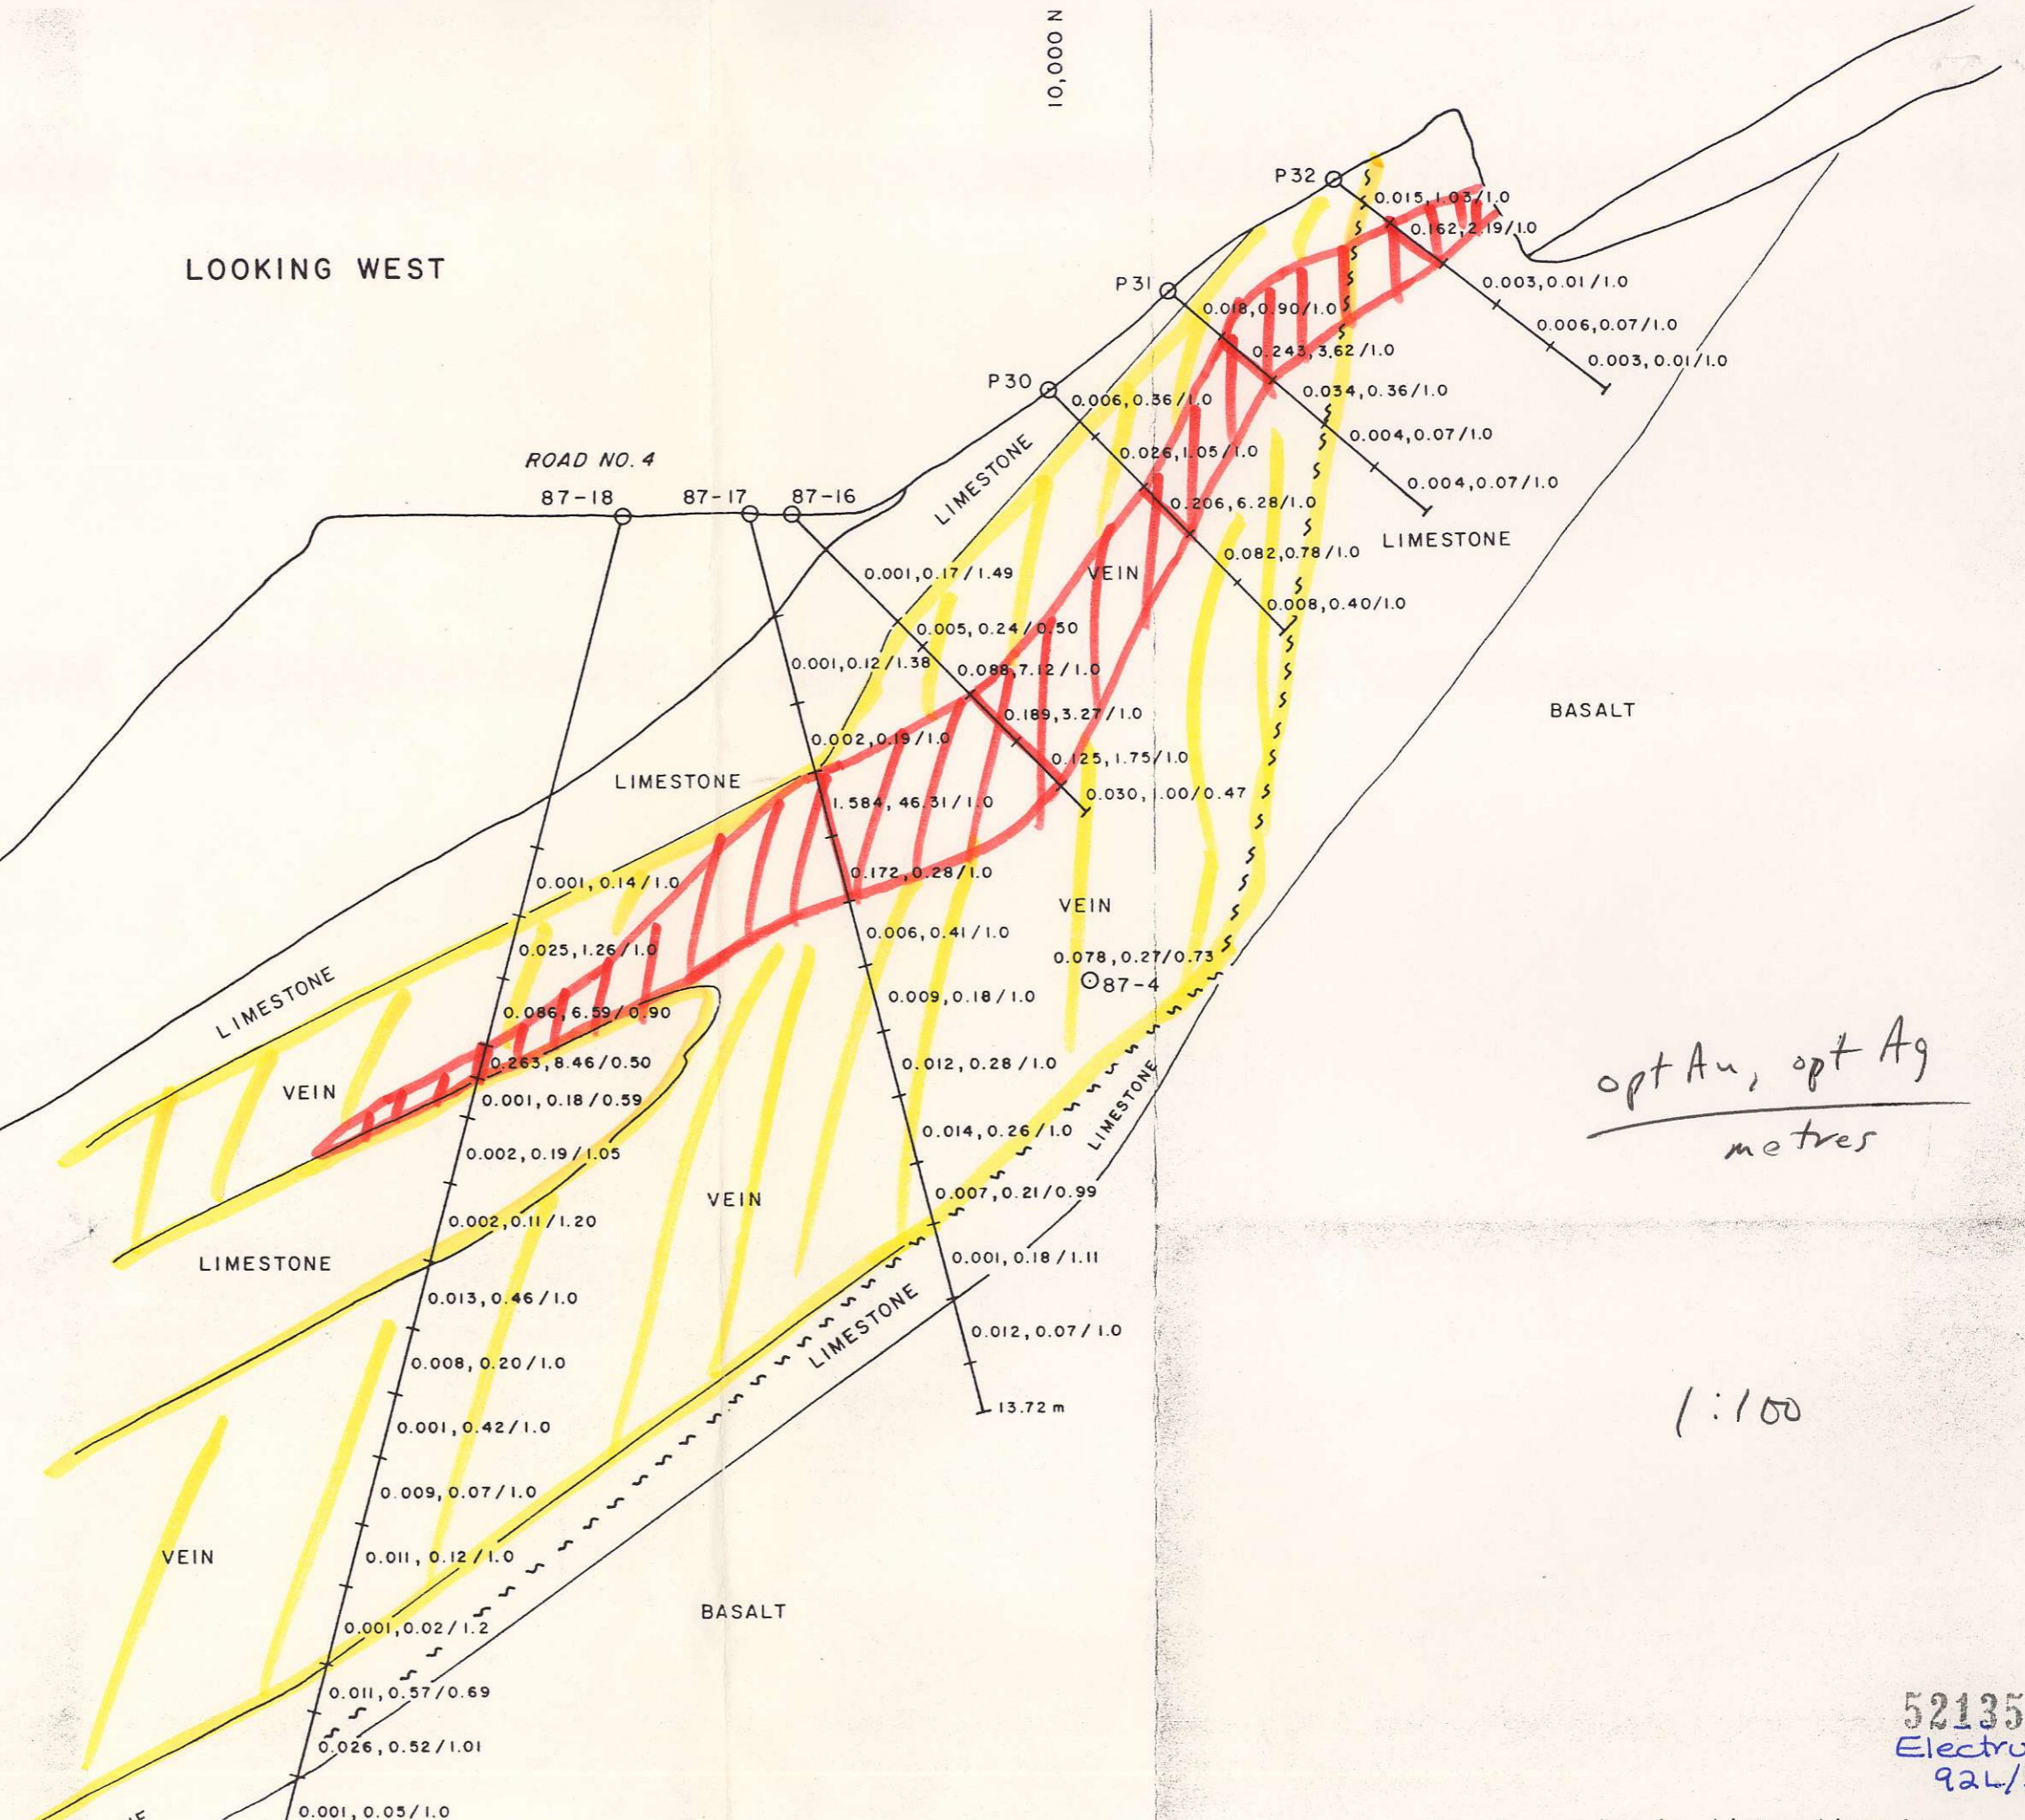

10,000 N

LOOKING WEST

opt Au, opt Ag
metres

1:100

521353
Electrum
92L/3

oz / top Au, oz / top Ag, / interval in metres